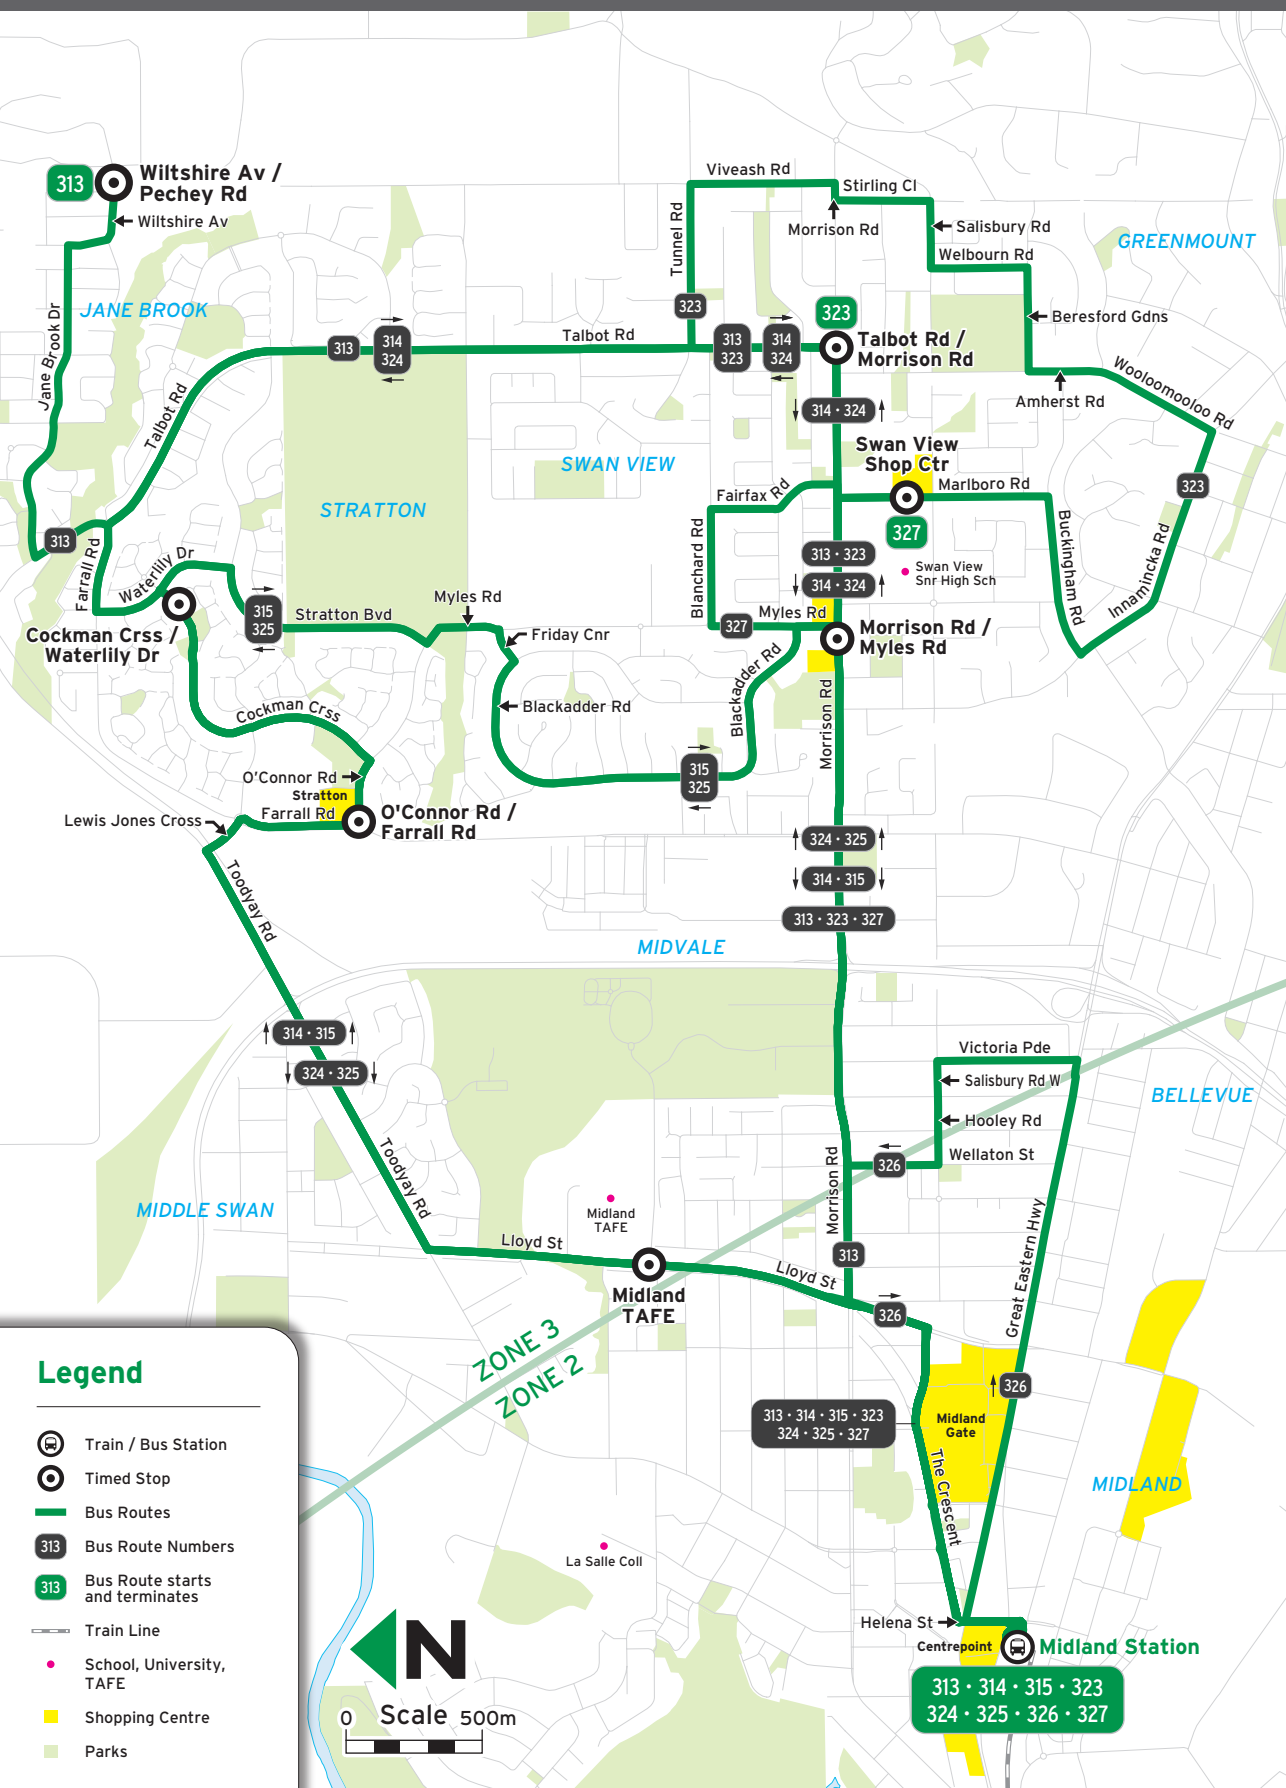

Route 326 - Circular Service to Midland (via Midvale)

Timed Stops			
Stop No.	14621 / Stand 4	14831	23819 / Stand 1
Route No.	Midland Stn	Hooley Rd / Ewart St	Midland Stn

Monday to Friday

am 326	9:24	9:31	9:43
pm 326	2:00	2:07	2:19

No Saturday, Sunday & Public Holiday service

Refer to Stopping Pattern on page 35 - 36.

Route 327 - To Swan View

Timed Stops			
Stop No.	14621 / Stand 4	14643	15266
Route No.	Midland Stn	Morrison Rd / Myles Rd	Swan View Shop Ctr

Monday to Friday

am 327	9:49	10:00	10:08
327	10:45	10:56	11:05
327	11:45	11:56	12:05
pm 327	12:45	12:56	1:05
327	1:45	1:56	2:05
327	2:45	2:58	3:07

No Saturday, Sunday & Public Holiday service

Refer to Stopping Pattern on page 37 - 38.

Route 327 - To Midland

Timed Stops			
Stop No.	15264	14654	23819 / Stand 1
Route No.	Swan View Shop Ctr	Morrison Rd / Myles Rd	Midland Stn

Monday to Friday

am 327	9:09	9:12	9:28
327	10:09	10:12	10:28
327	11:09	11:12	11:28
pm 327	12:09	12:12	12:28
327	1:08	1:11	1:28
327	2:04	2:07	2:22

No Saturday, Sunday & Public Holiday service

Refer to Stopping Pattern on page 37 - 38.

Map of all Routes

Legend

- Train / Bus Station
- Timed Stop
- Bus Routes
- Bus Route Numbers
- Bus Route starts and terminates
- Train Line
- School, University, TAFE
- Shopping Centre
- Parks

313 · 314 · 315 · 323
324 · 325 · 326 · 327