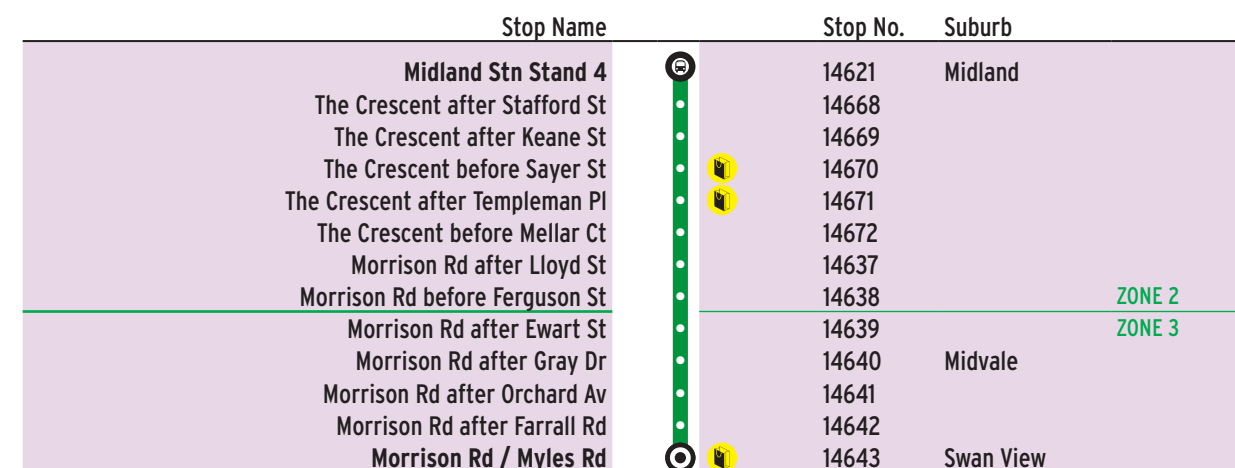

Timed Stops Stop No.	14621	14643
Route No.	Midland Stn	Morrison Rd / Myles Rd

Monday to Friday (continued)

pm	325	5:17	5:28
	313	5:17	5:28
	325	5:27	5:38
	324	5:38	5:50
	325	5:49	5:59
	323	5:57	6:07
	324	6:17	6:27
	325	6:30	6:40
	323	6:45	6:54
	324	7:15	7:24
	325	7:29	7:38
	323	8:02	8:10
	324	8:32	8:40
	323	9:04	9:12
	325	9:30	9:38
	324	10:30	10:38
	325	11:30	11:38

Saturday

am	325	7:32	7:40
	324	8:02	8:10
	323	8:15	8:23
	325	8:30	8:40
	324	9:00	9:10
	325	9:30	9:40
	324	10:00	10:10
	323	10:15	10:25
	325	10:30	10:40
	324	11:00	11:12
	325	11:30	11:42
pm	324	12:00	12:11
	323	12:15	12:26
	325	12:30	12:42
	324	1:00	1:10
	325	1:30	1:40
	324	2:00	2:10
	323	2:15	2:25
	325	2:30	2:40
	324	3:00	3:10
	325	3:30	3:40

Legend

313 S Operates on school days only.

Timed Stops Stop No.	14621	14643
Route No.	Midland Stn	Morrison Rd / Myles Rd

Saturday (continued)

pm	324	4:00	4:10
	323	4:15	4:25
	325	4:30	4:40
	324	5:00	5:10
	325	5:30	5:40
	323	5:45	5:55
	324	6:00	6:09
	325	6:30	6:40
	324	7:00	7:09
	325	7:30	7:39
	323	8:02	8:10
	324	8:30	8:38
	323	9:00	9:08
	325	9:30	9:38
	324	10:30	10:38
	325	11:30	11:38

Timed Stops Stop No.	14621	14643
Route No.	Midland Stn	Morrison Rd / Myles Rd

Sunday and Public Holidays

am	325	9:36	9:45
	324	10:30	10:39
	325	11:30	11:39
pm	323	12:00	12:09
	324	12:30	12:39
	325	1:30	1:39
	323	2:00	2:09
	324	2:30	2:39
	325	3:30	3:39
	323	4:00	4:09
	324	4:30	4:39
	323	5:00	5:09
	325	5:30	5:39
	323	6:00	6:09
	324	6:30	6:39
	325	7:30	7:39

Route 313, 323, 324, 325, 327 - Stop Diagram from Midland

- Route 313 continues to Jane Brook - via Talbot Rd, Stratton
- Route 323 continues to Swan View - via Innamincka Rd, Greenmount
- Route 324 continues to Midland - via Morrison Rd and Talbot Rd, Stratton
- Route 325 continues to Midland - via Morrison Rd and Blackadder Rd, Stratton
- Route 326 continues to Marlboro Rd, Swan View - via Blanchard Rd

STOP DIAGRAM LEGEND

- Timed Stop
- Train and bus transfer
- Zone Boundary
- These stops are serviced by more than one bus service
- Shopping Centre

Transperth Information

Call us
InfoLine on 13 62 13
(TIS 13 14 50)

Hearing or speech impaired?
Call via NRS on 133 677

Visit an **InfoCentre** at:

- Elizabeth Quay Bus Station
- Perth Busport
- Perth Station
- Perth Underground Station

Got an **iPhone®** or **Android™** device?
Download our free app now to help you plan your journey.

Visit us online
transperth.wa.gov.au