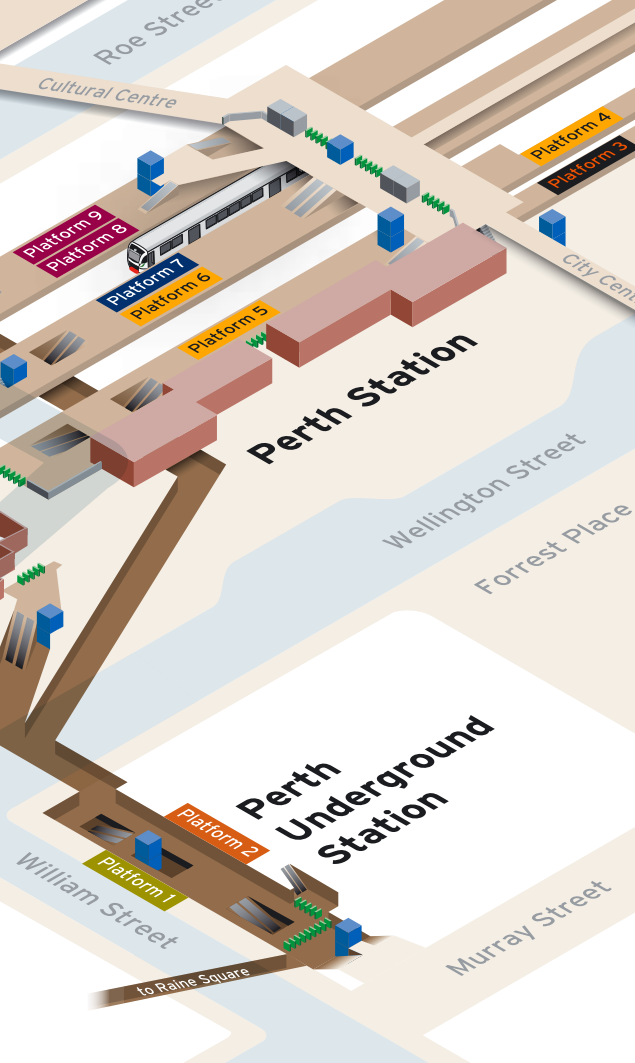

Fremantle line stopping pattern diagram

Fremantle Line

LEGEND

- Bus transfer
- Train transfer
- Special Event Station
- Train and Bus transfer

- Fremantle Line
- Armadale/Thornlie Line
- Joondalup Line
- Mandurah Line
- Midland Line

Perth Station Train Lines

Legend

- 1** Joondalup Line
- 2** Mandurah Line
- 3** Australind
- 4** Thornlie Line
- 5** Armadale Line
- 7** Fremantle Line
- 8** Midland Line
-  Entry Gates
-  Lift
-  Escalators and Stairs
-  Stairs