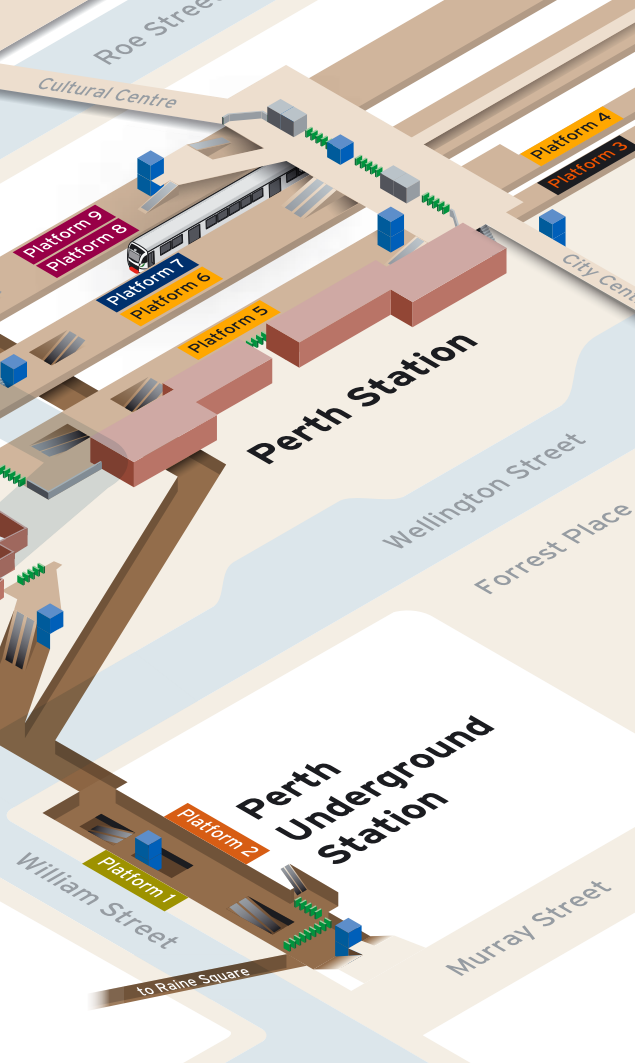

Fremantle line stopping pattern diagram

Fremantle Line

LEGEND

- Bus transfer
- Train transfer
- Special Event Station
- Train and Bus transfer

- Fremantle Line
- Armadale/Thornlie Line
- Joondalup Line
- Mandurah Line
- Midland Line

Perth Station Train Lines

Legend

- 1 Joondalup Line
- 2 Mandurah Line
- 3 Australind
- 4 Thornlie Line
- 5 Armadale Line
- 7 Fremantle Line
- 8 Midland Line
-  Entry Gates
-  Lift
-  Escalators and Stairs
-  Stairs