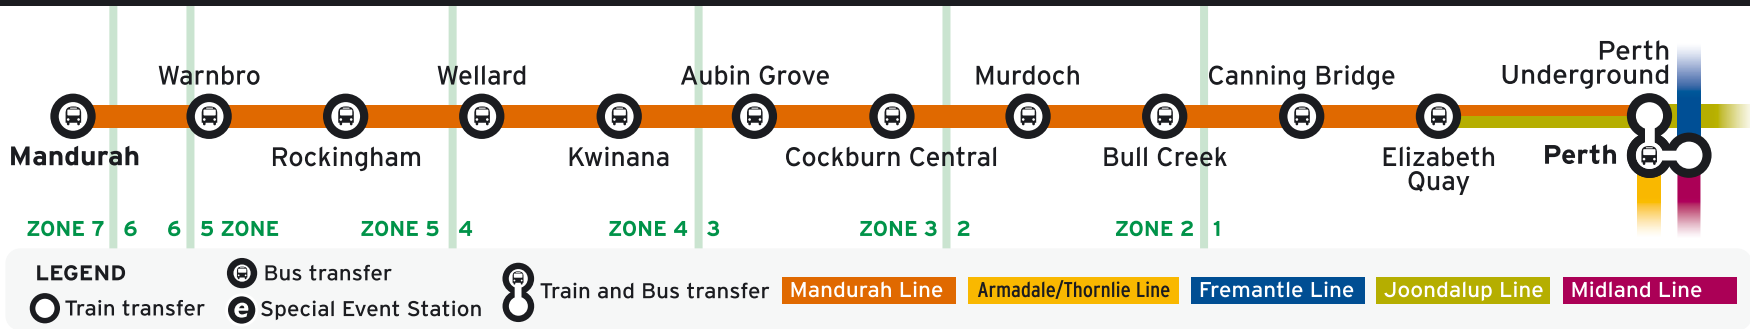

Mandurah Line

- Perth Underground
- Elizabeth Quay
- Canning Bridge
- Bull Creek
- Murdoch
- Cockburn Central
- Aubin Grove
- Kwinana
- Wellard
- Rockingham
- Warnbro
- Mandurah

Note that Christmas Day operational times may differ to the Public Holiday times shown on this timetable. To enquire about these times, please call the InfoLine on 13 62 13 or log on to the Transperth website at www.transperth.wa.gov.au

Mandurah line stopping pattern diagram

Mandurah Line

Register your vehicle today.
transperth.wa.gov.au

Perth Station Train Lines

Legend

- 1** Joondalup Line
- 2** Mandurah Line
- 3** Australind
- 4** Thornlie Line
- 5** Armadale Line
- 7** Fremantle Line
- 8** Midland Line
- Entry Gates
- Lift
- Escalators and Stairs
- Stairs