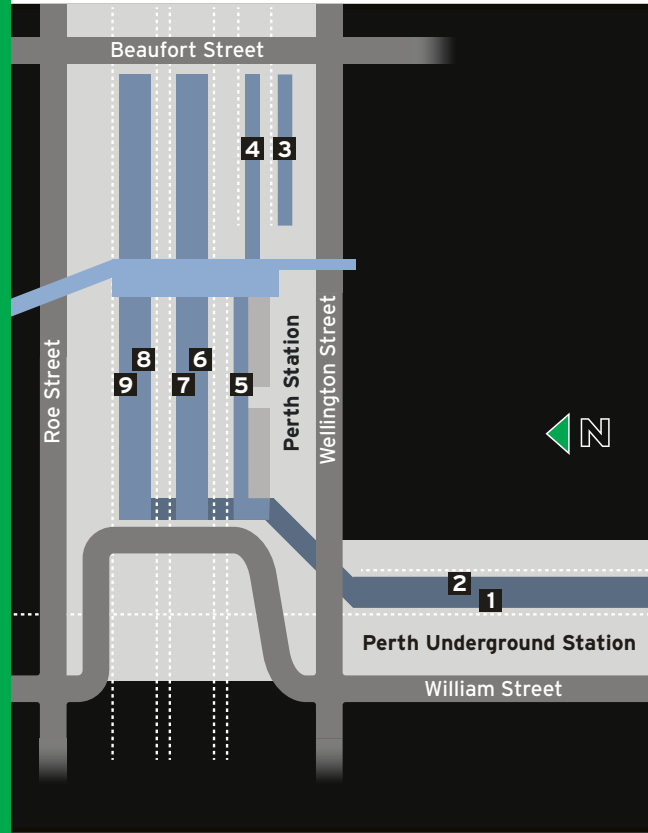

Hardly seems worth it, hey?

Platform - Services Map

Perth and Perth Underground Stations

The wheels on the bus are live tracked in the Transperth app.

Plan a journey, track your bus, train or ferry, get alerts and more. Download our app to go round and round, all through the town.