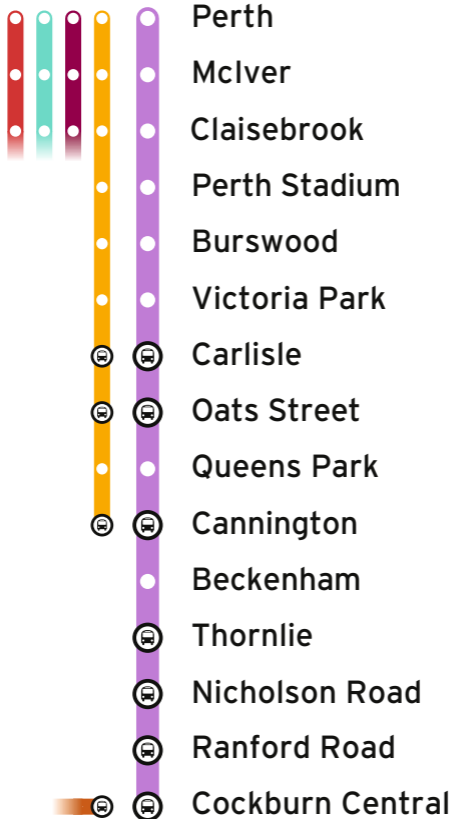

Thornlie - Cockburn Line

Some stations are serviced by multiple train lines:

- Between Perth and Cannington
- Cockburn Central

See inside cover for more details.

Legend

-  Thornlie-Cockburn Line
-  Airport Line
-  Armadale Line
-  Ellenbrook Line
-  Mandurah Line
-  Midland Line
-  Train / Bus Transfer
-  Train Station

For travel between Perth and Cannington Stations, please refer to the Perth - Cannington composite timetable.

To Thornlie-Cockburn

Pattern	Perth 99905	Mclver 99014	Claisebrook 99024	Perth Stadium 99036	Burswood 99042	Victoria Park 99062	Carlisle 99452	Oats Street 99072	Queens Park 99092	Cannington 99102	Beckenham 99112	Thornlie 99103	Nicholson Road 99372	Ranford Road 99382	Cockburn Central 99663
Monday to Friday															
am	5:11	5:12	5:14	5:17	5:19	5:21	5:22	5:24	5:27	5:29	5:31	5:34	5:37	5:40	5:47
	5:26	5:27	5:29	5:32	5:34	5:36	5:37	5:39	5:42	5:44	5:46	5:49	5:52	5:55	6:02
	5:41	5:42	5:44	5:47	5:49	5:51	5:52	5:54	5:57	5:59	6:01	6:04	6:07	6:10	6:17
	5:56	5:57	5:59	6:02	6:04	6:06	6:07	6:09	6:12	6:14	6:16	6:19	6:22	6:25	6:32
	6:11	6:12	6:14	6:17	6:19	6:21	6:22	6:24	6:27	6:29	6:31	6:34	6:37	6:40	6:47
	6:26	6:27	6:29	6:32	6:34	6:36	6:37	6:39	6:42	6:44	6:46	6:49	6:52	6:55	7:02
	6:41	6:42	6:44	6:47	6:49	6:51	6:52	6:54	6:57	6:59	7:01	7:04	7:07	7:10	7:17
	6:56	6:57	6:59	7:02	7:04	7:06	7:07	7:09	7:12	7:14	7:16	7:19	7:22	7:25	7:32
	7:11	7:12	7:14	7:17	7:19	7:21	7:22	7:24	7:27	7:29	7:31	7:34	7:37	7:40	7:47
P	7:26	7:27	7:29	7:32	7:34	7:36	7:37	7:39	7:42	7:44	7:46	7:49	7:52	7:55	8:02
P	7:41	7:42	7:44	7:47	7:49	7:51	7:52	7:54	7:57	7:59	8:01	8:04	8:07	8:10	8:17
P	7:56	7:57	7:59	8:02	8:04	8:06	8:07	8:09	8:12	8:14	8:16	8:19	8:22	8:25	8:32