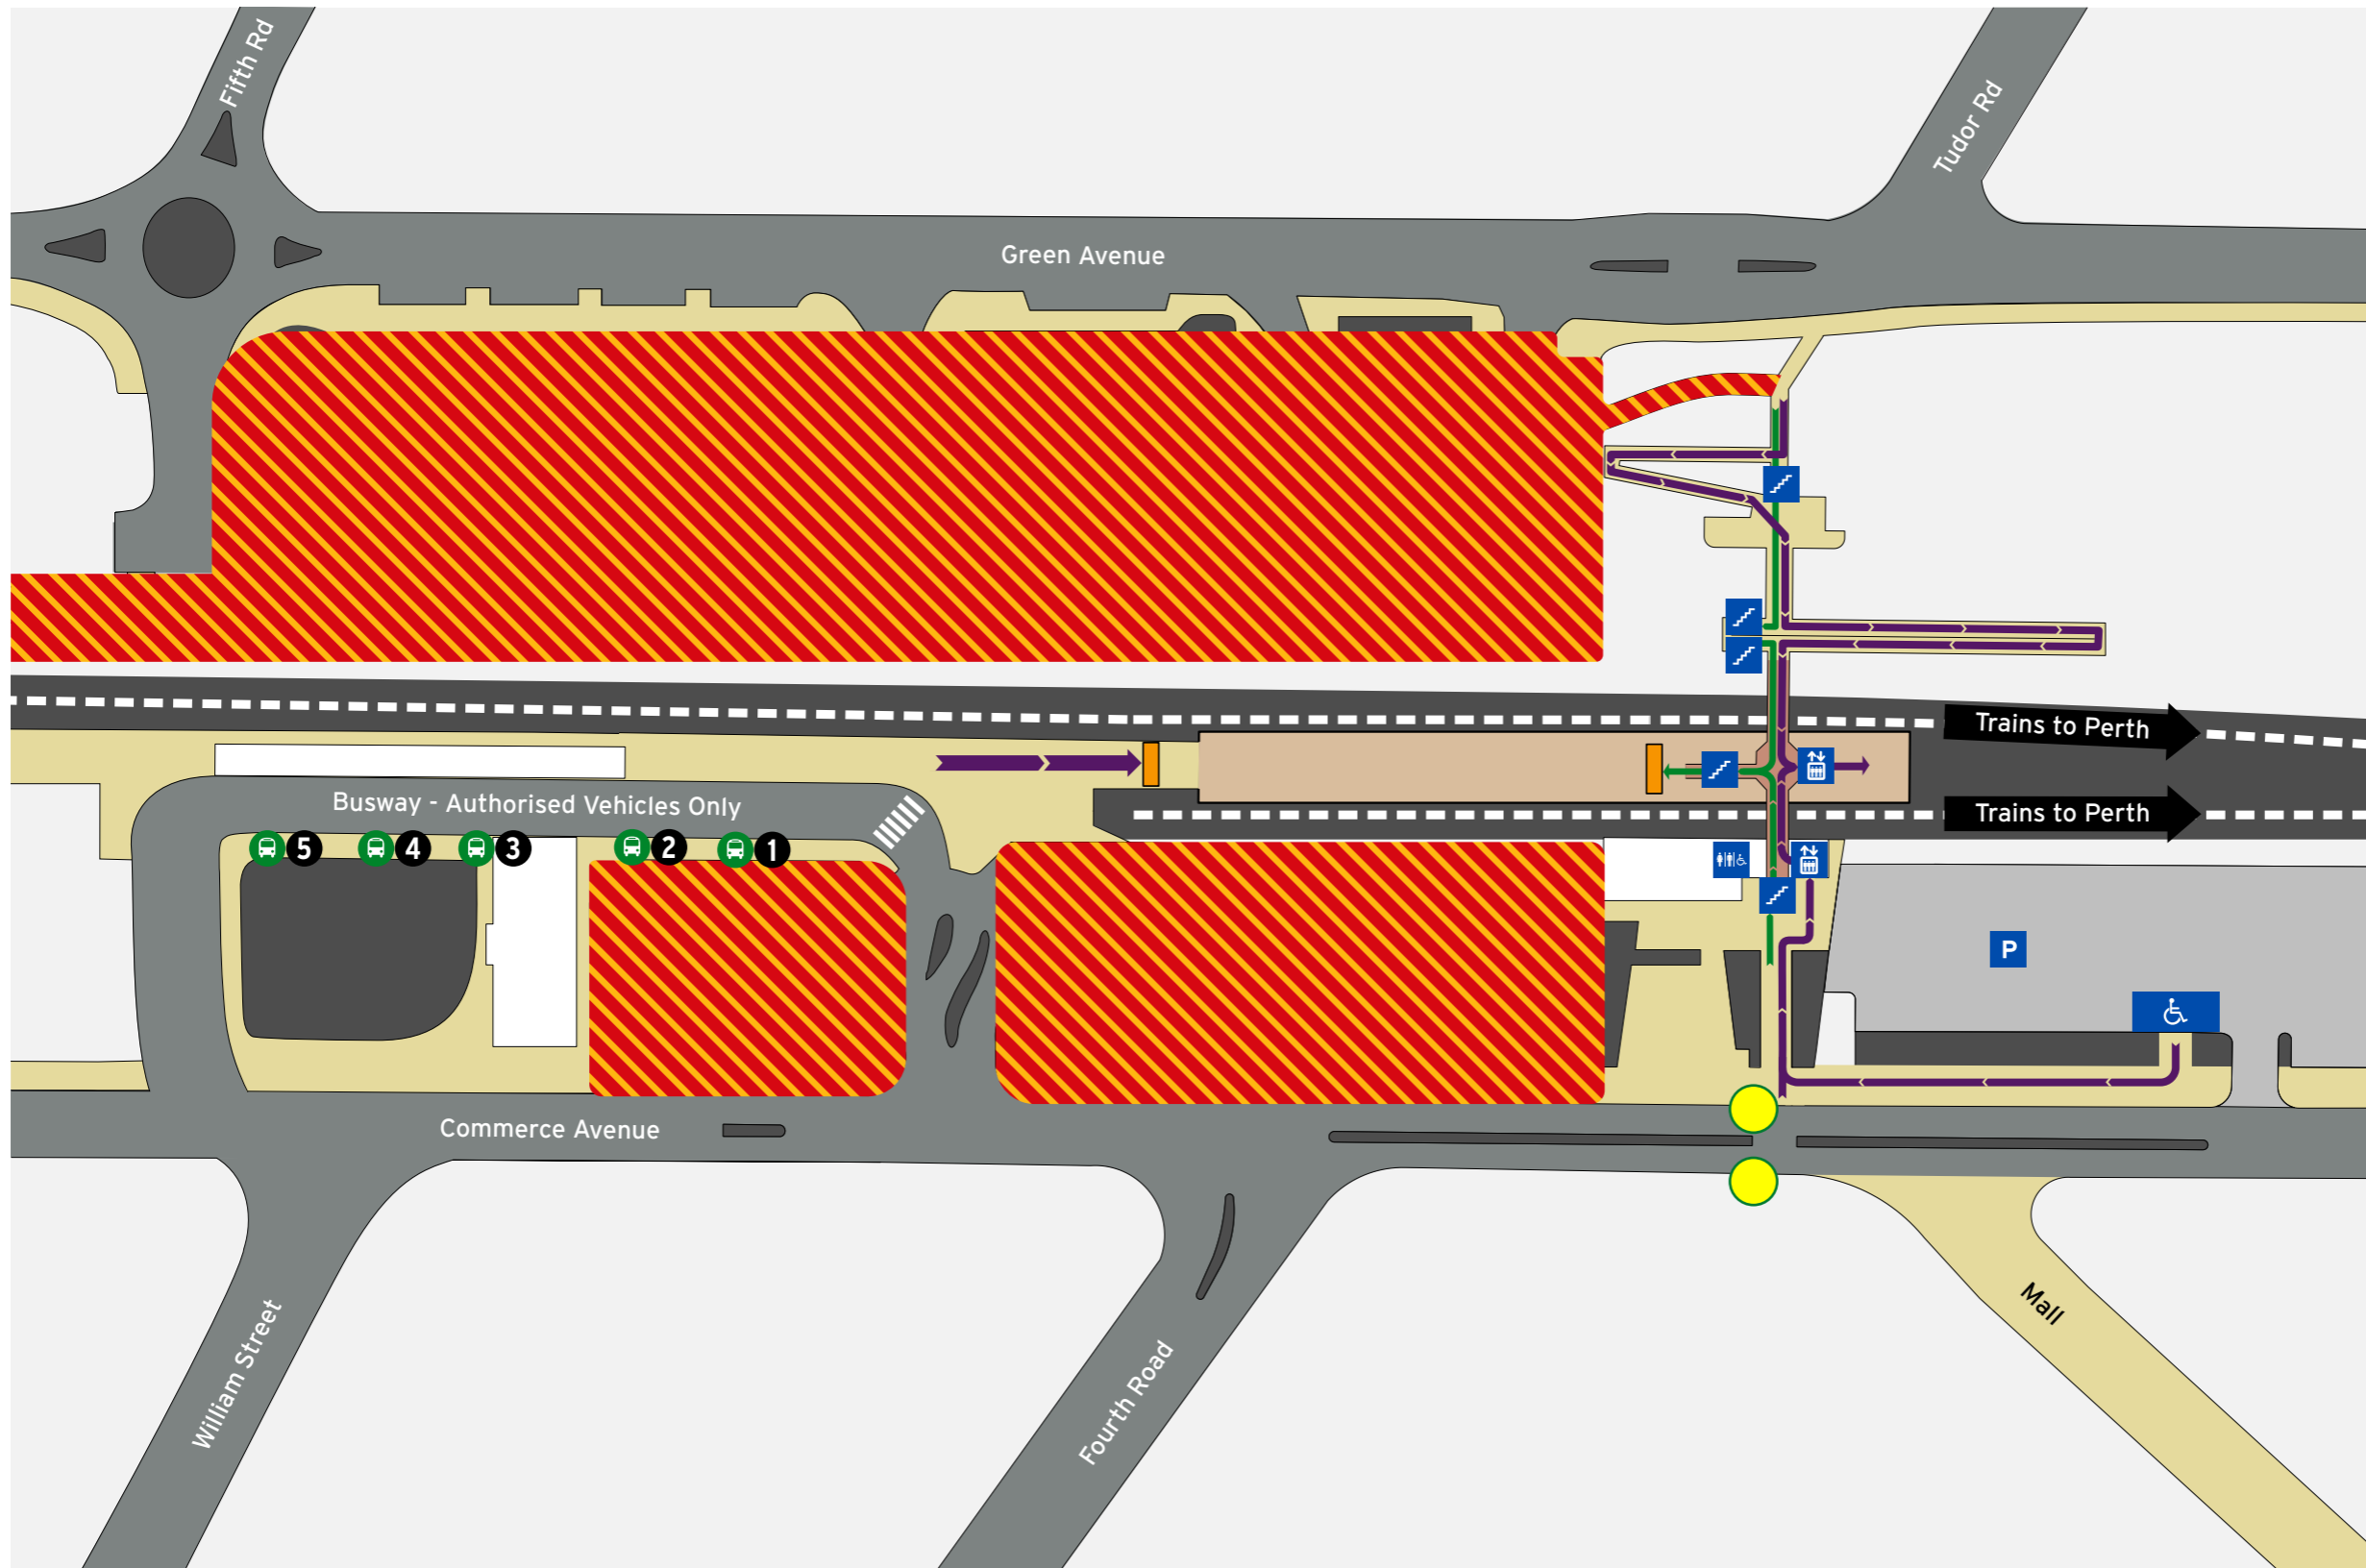

# Armadale Station - Access Map 1 of 2

Current as at 11/08/2023

### Bus Stands

Stand	Route
1	Set Down Train Replacement to Perth 907 Transwa
2	243, 245
3	244, 250, 519
4	251, 252, 253, 254
5	219, 220 School Specials

## Legend

North Point	Scale							

**P | Parking Information**

**When to pay**

**Operating Times**  
 Monday-Friday Fee applies  
 Saturday No charge  
 Sunday or Public Holiday No charge\*  
 \*Unless vehicle is parked overnight

		Bike Shelter	Bus Stand	ACROD Parking	SmartParker Machine	Pathways	Concourse & Ramp	Non-Accessible Area
North Point	Scale	Bike U-rails	Taxi	Transperth Parking		Platforms	Road	Car Park Closed