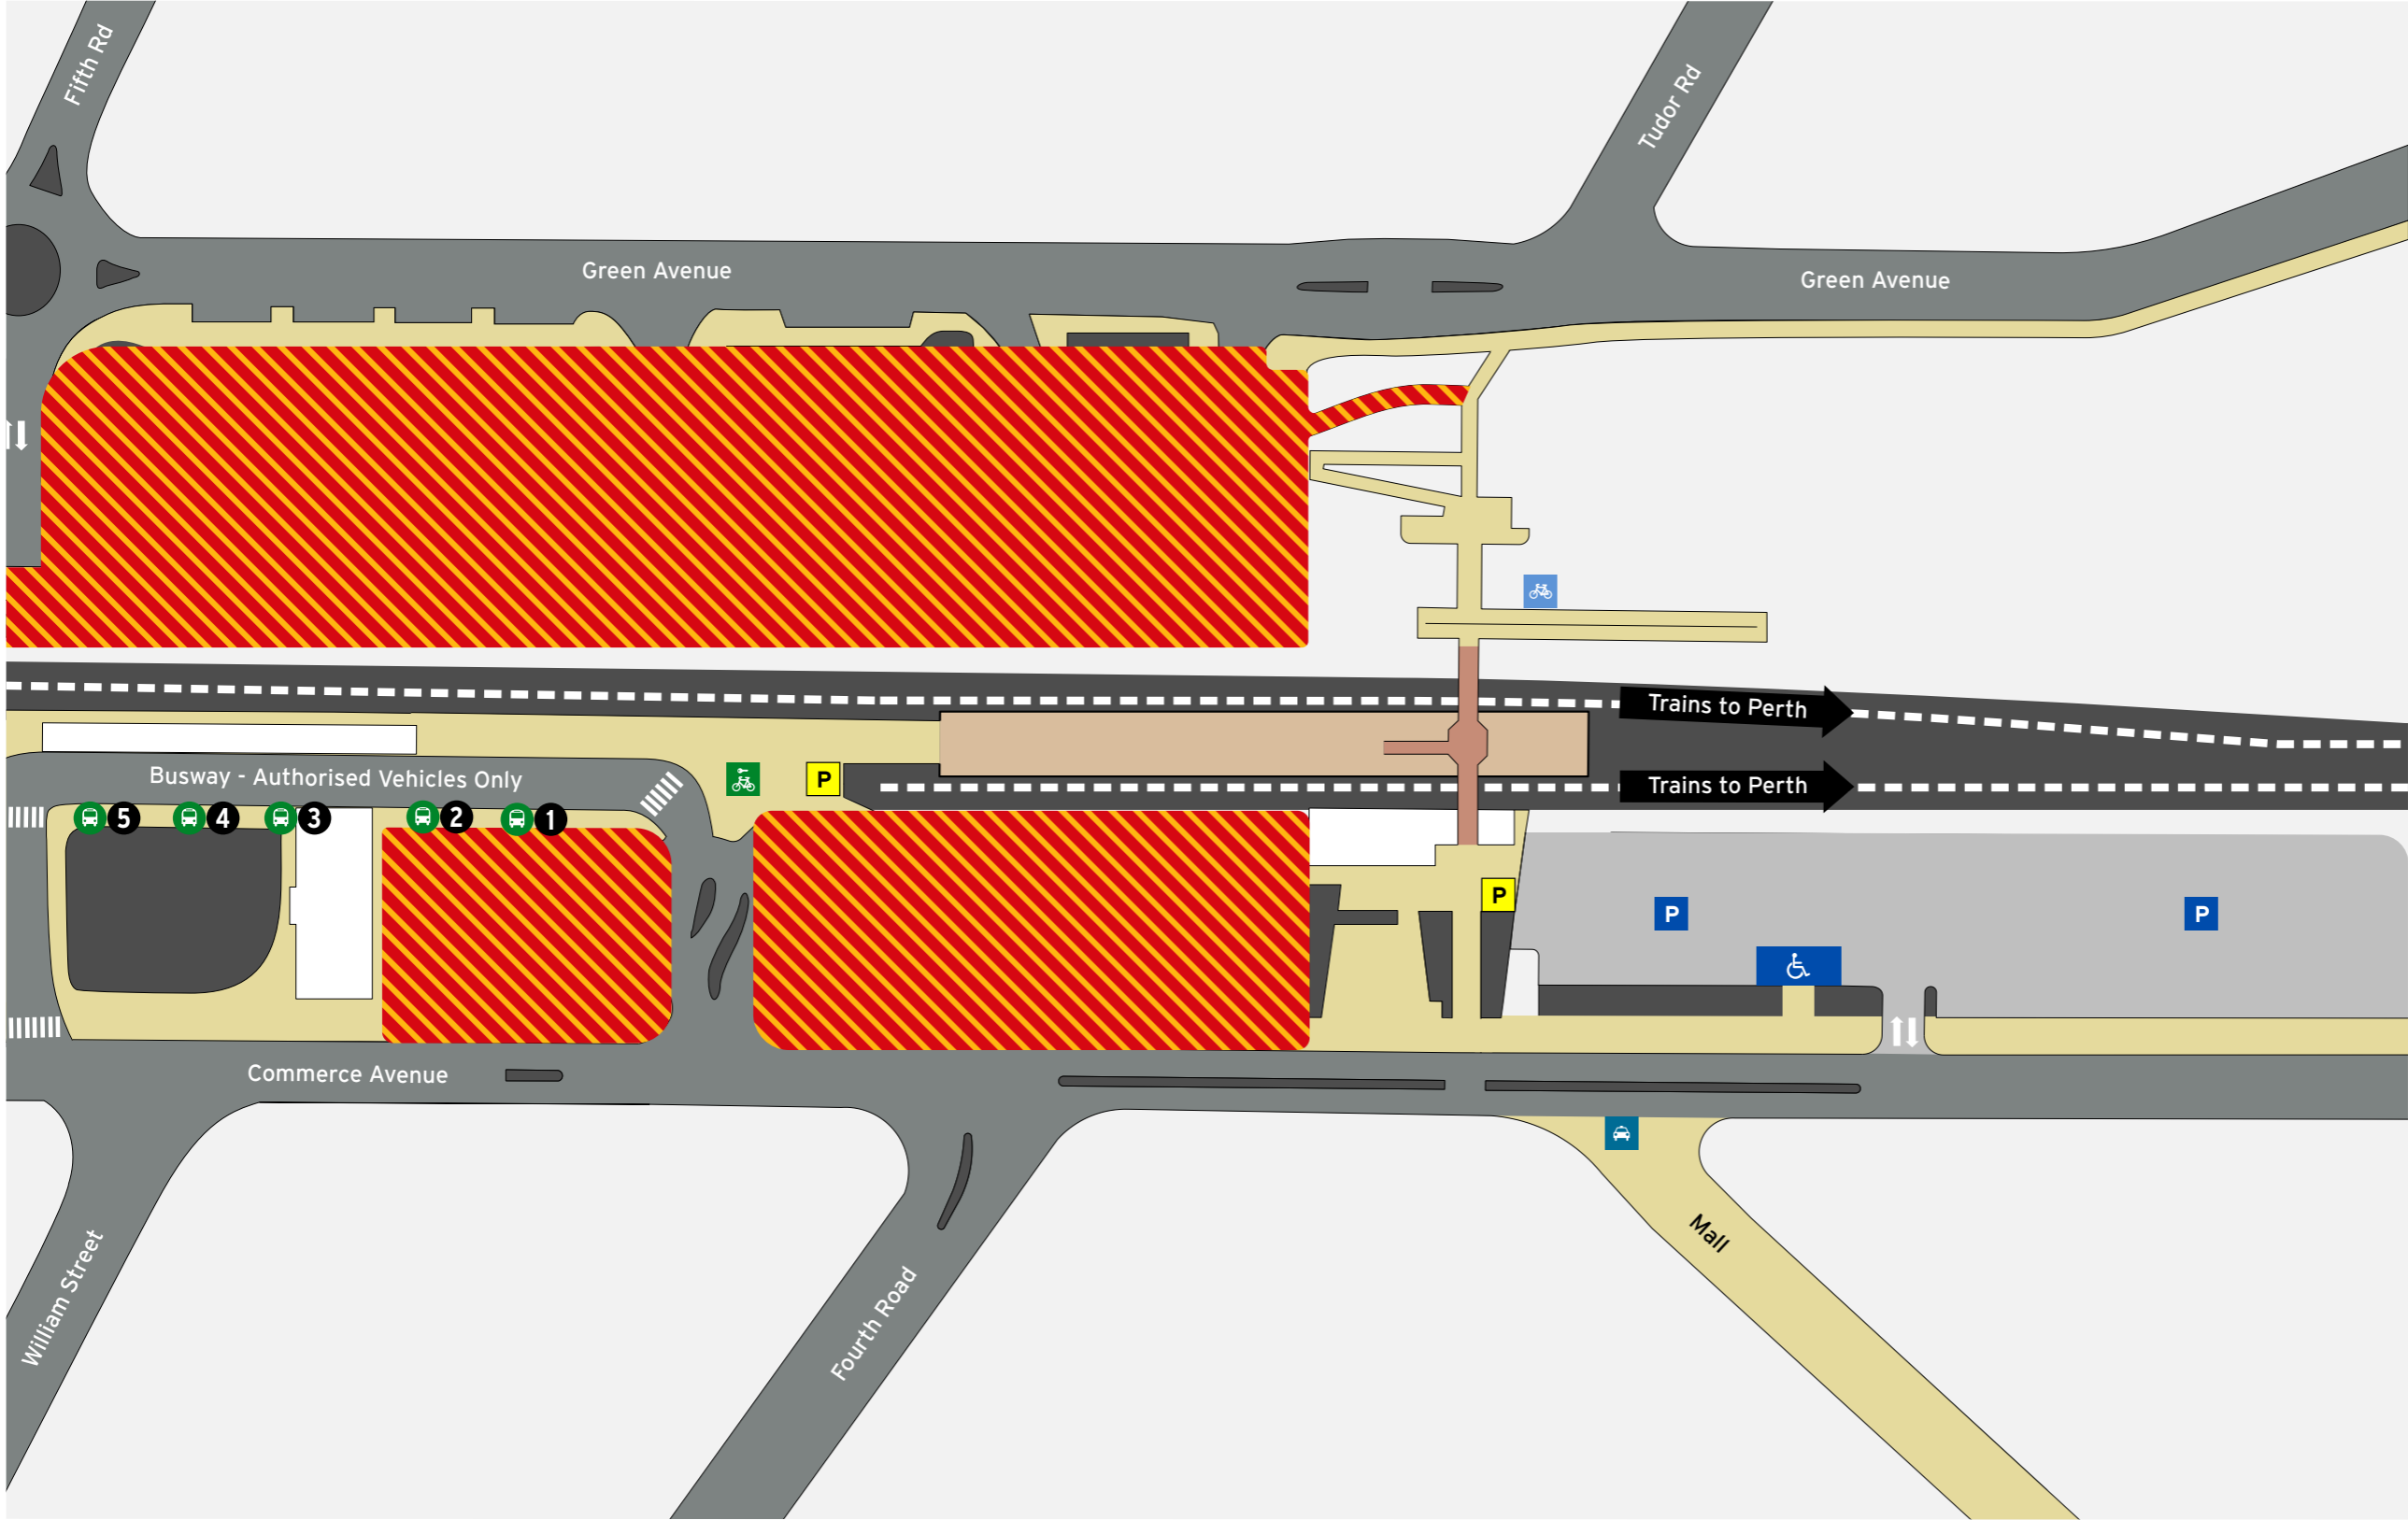

# Armadale Station - Access Map 1 of 2

Current as at 11/08/2023

### Bus Stands

Stand	Route
1	Set Down Train Replacement to Perth 907 Transwa
2	243, 245
3	244, 250, 519
4	251, 252, 253, 254
5	219, 220 School Specials

## Legend

North Point	Scale							

**P | Parking Information**

**When to pay**

**Operating Times**  
 Monday-Friday Fee applies  
 Saturday No charge  
 Sunday or Public Holiday No charge\*  
 \*Unless vehicle is parked overnight

		Bike Shelter	Bus Stand	ACROD Parking	SmartParker Machine	Pathways	Concourse & Ramp	Non-Accessible Area
North Point	Scale	Bike U-rails	Taxi	Transperth Parking		Platforms	Road	Car Park Closed