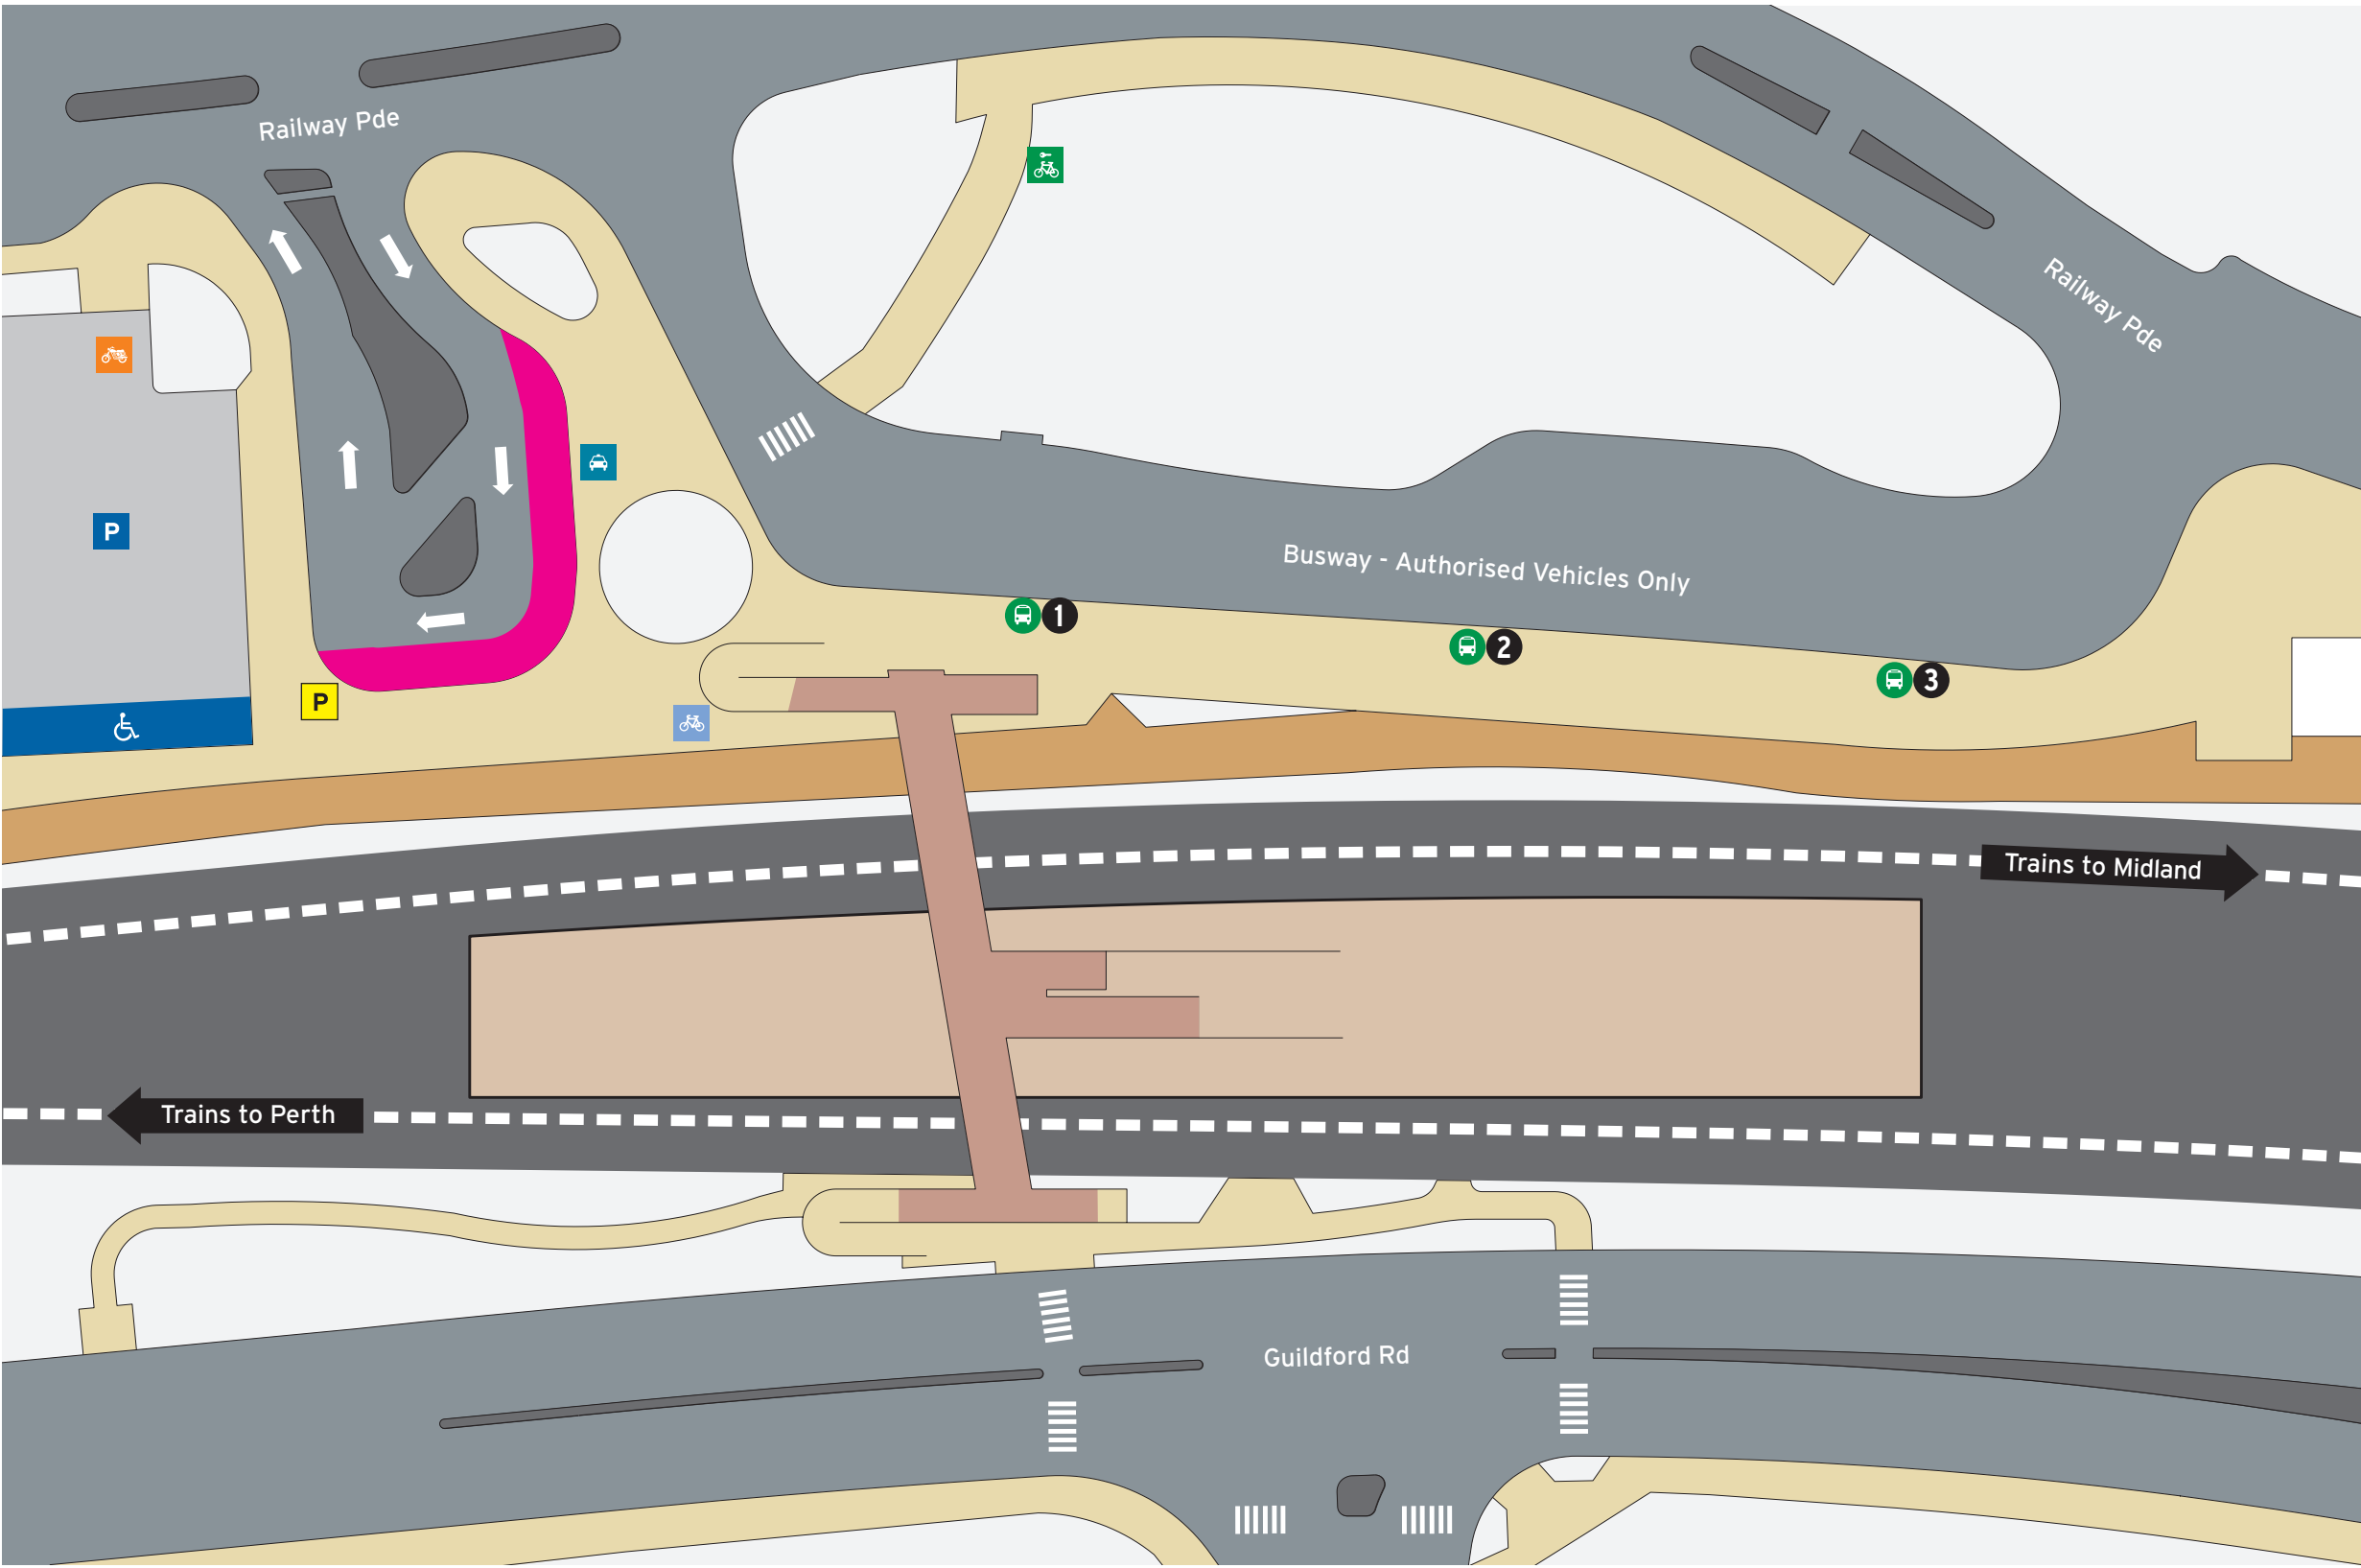

Bus Stands

Stand	Route
1	341, 342, 955 to Morley
	653 to Optus Stadium
	Train Replacement to Midland 901
2	340 to Caversham
	341, 342 to Beechboro
	353 to Henley Brook
3	955 to Ellenbrook
	Train Replacement to Perth 901

Legend

		All Access	Lift	Ticket Barrier	Toilets - Male & Female Accessible Baby change room	Pathways	Principal Shared Path	Transperth Parking
North Point	Scale	Pedestrian Access	Escalator	Bus Stand		Platforms	Road	
		Bicycle Access	Stairs			Ramp & Concourse	Non-Accessible Area	

This parking charge applies to all vehicles.

For more information on parking your vehicle visit transperth.wa.gov.au

Legend

		Bike Shelter	Bus Stand	ACROD Parking	SmartParker Machine	Concourse & Ramp	Non-Accessible Area
North Point	Scale	Bike U-rails	Taxi	Short Term Parking	Pathways	Principal Shared Path	
		Motorbikes		Transperth Parking	Platforms	Road	