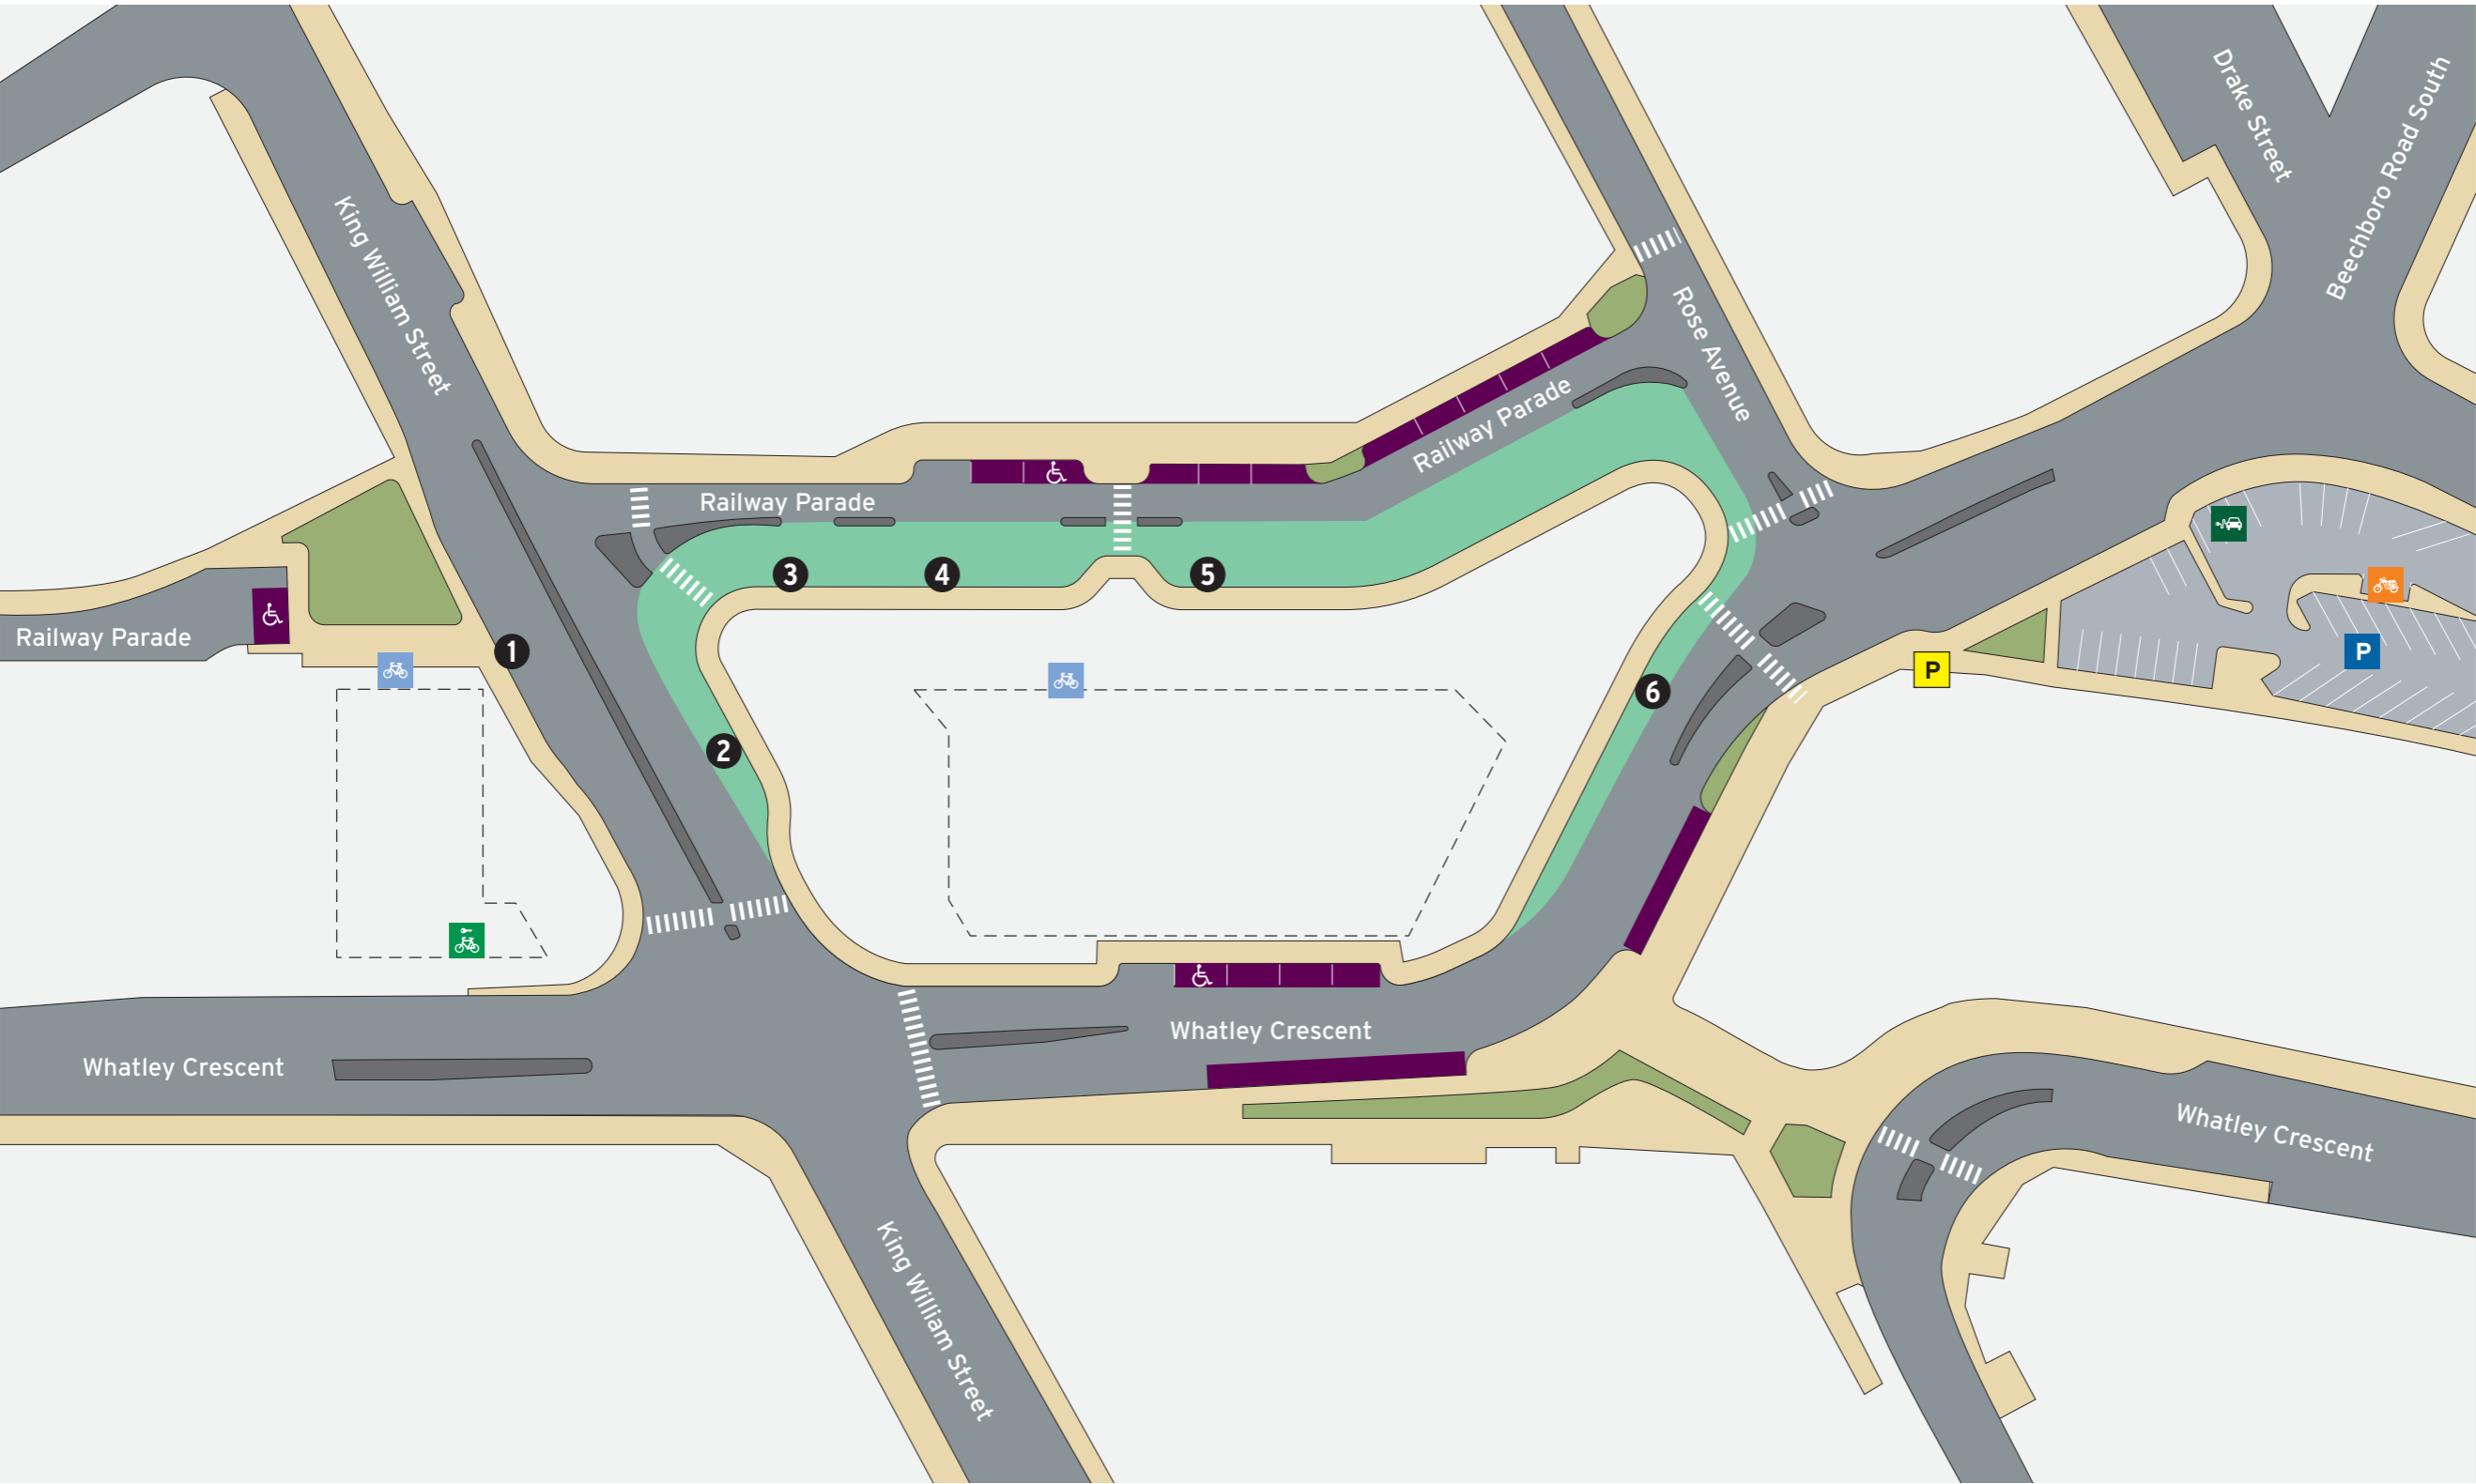

P | Parking Information

When to pay

Operating Times

Monday-Friday Fee applies
Saturday No charge
Sunday or Public Holiday No charge*

*Unless vehicle is parked overnight

$2.00 per 24hr period or part there of applies.

This parking charge applies to all vehicles.

For more information on parking your vehicle visit transperth.wa.gov.au

Legend

North Point	Bus Stand Number	Transperth Parking	City of Bayswater ACROD Parking	Electric Car Charging	Road	Busway
Scale 0 20m	SmartParker Machine	City of Bayswater Short Term Parking	Bike Shelter	Bike U-rails	Pathways	Parking
			Motorbikes	Non-Accessible Are		Garden Bed