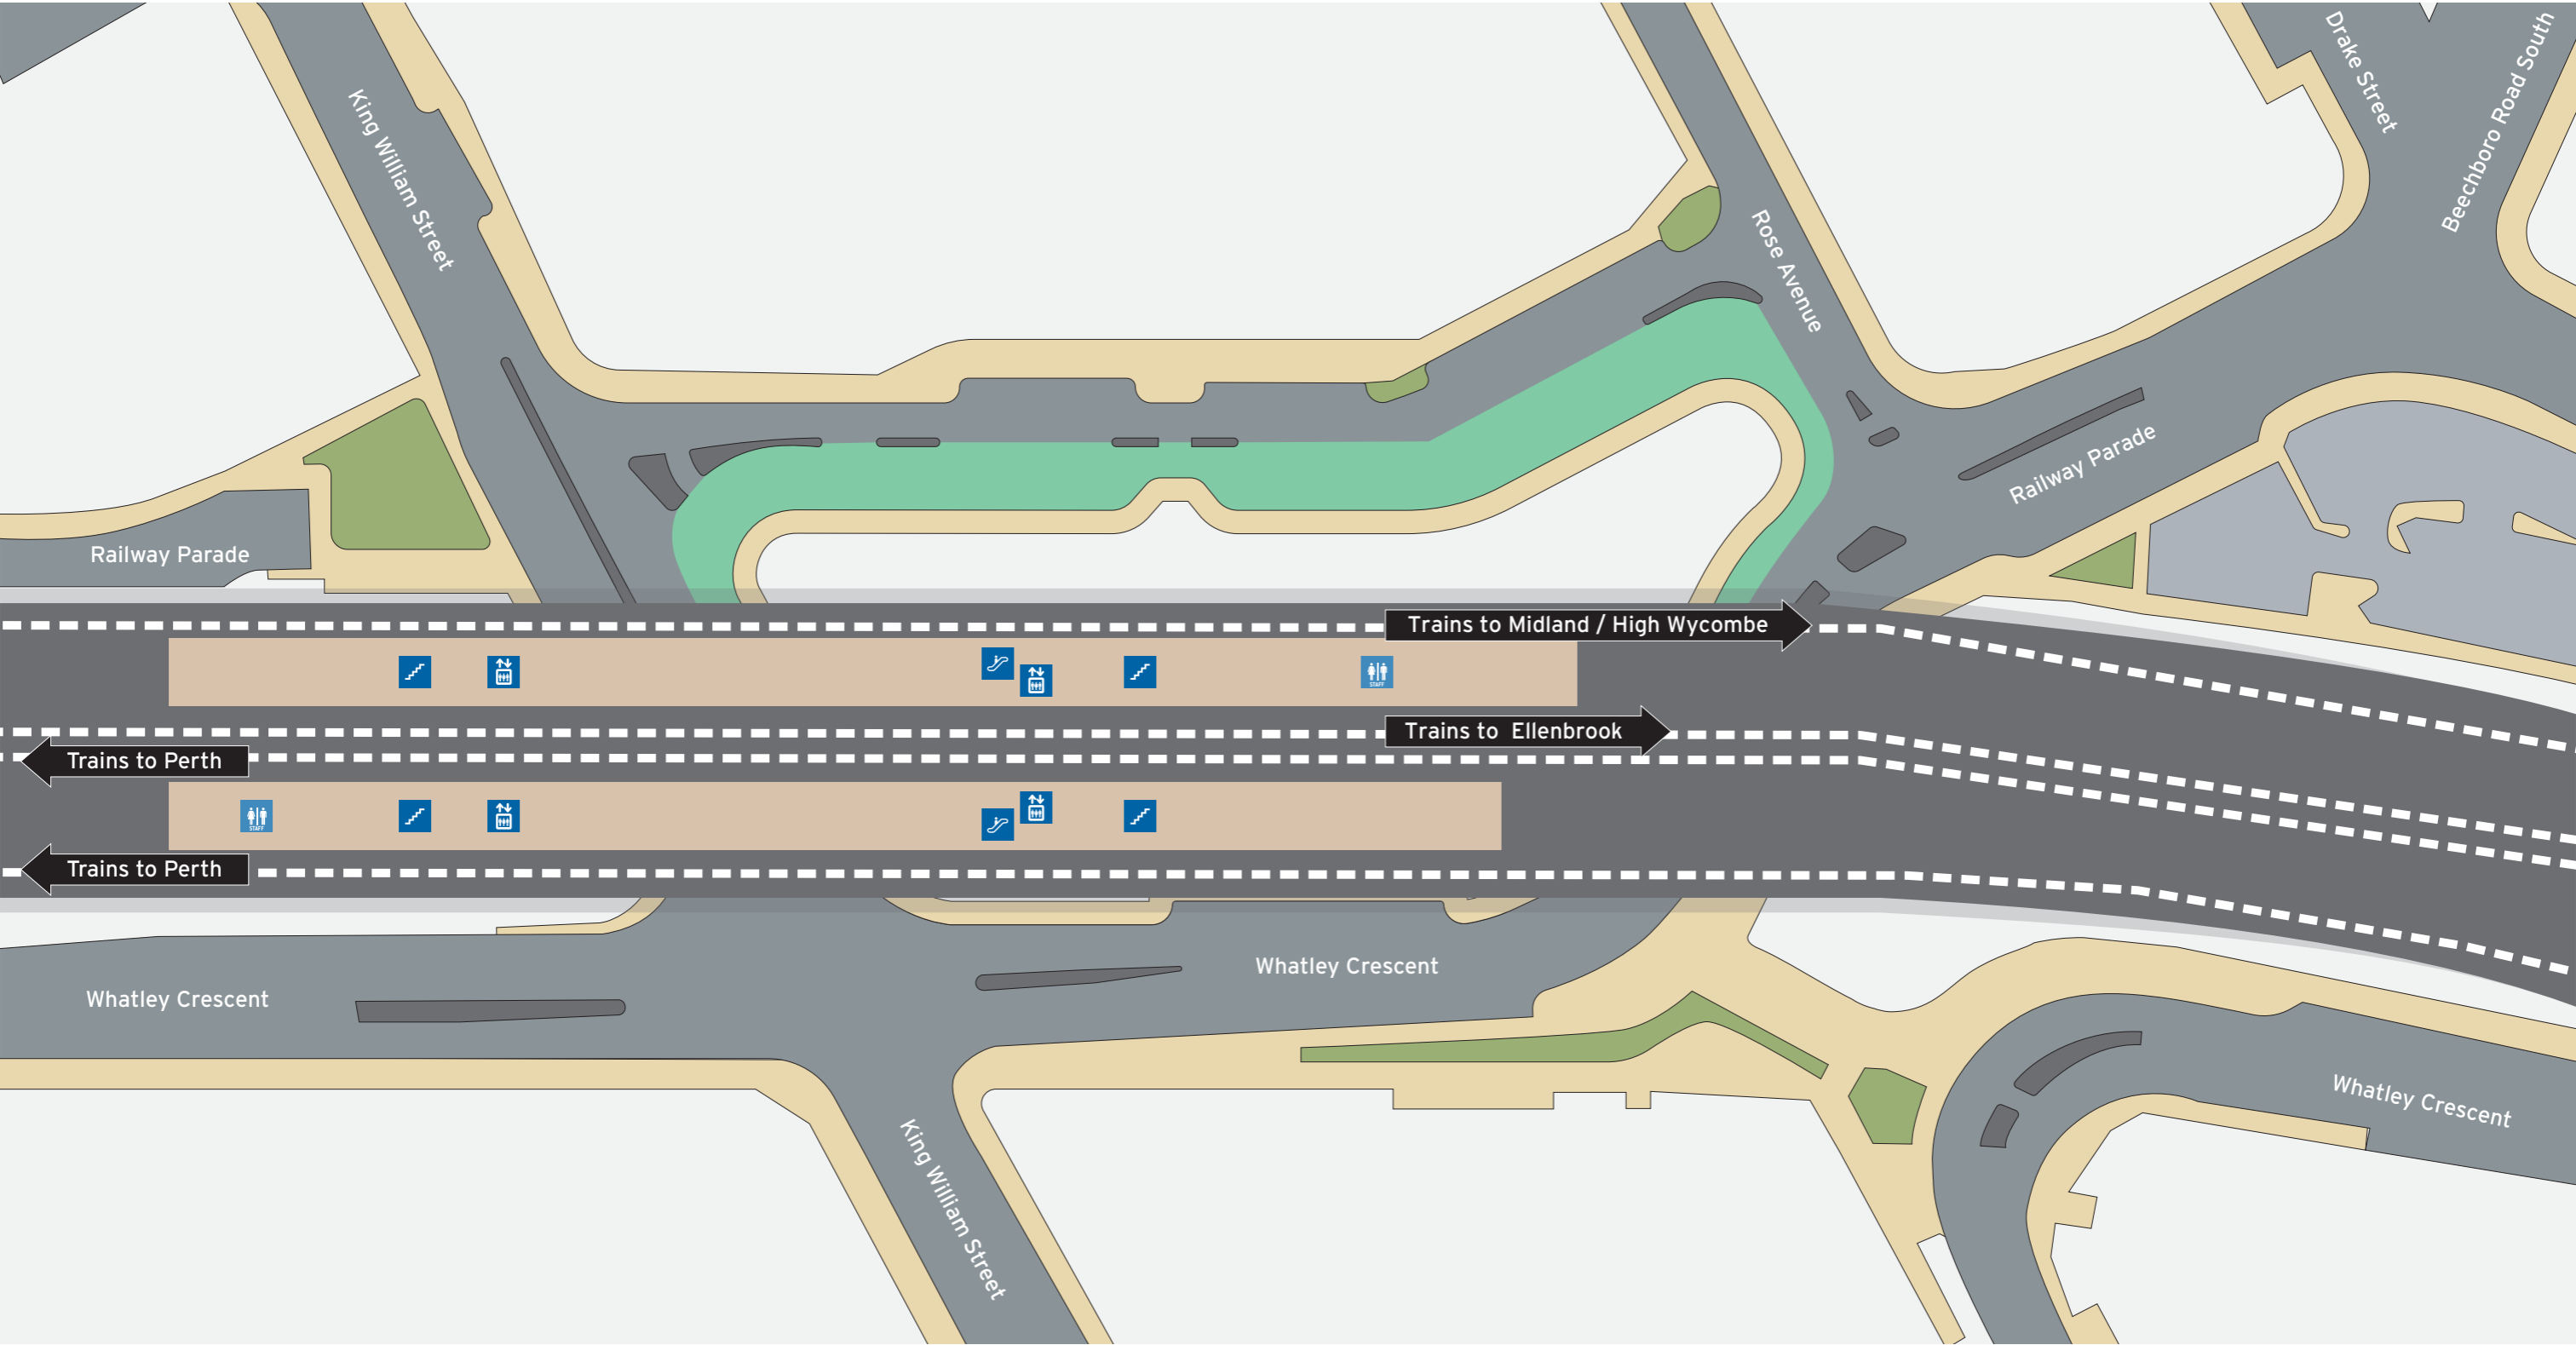

### Legend

North Point

Scale  
0 20m

- Bus Stop
- Bus Stand Number
- Walking/Accessible Path

- Toilets - Male & Female Accessible Baby Change Room
- Toilets - Male & Female Accessible
- Toilets - Changing Places
- Toilets - Staff Toilets

- Transperth Parking
- Stairs
- Escalator
- Lift
- Ticket Barrier

- Road
- Pathways
- Non-Accessible Area

- Busway
- Parking
- Garden Bed

Legend

Toilets - Staff Toilets

- Stairs
- Escalator
- Lift

- Road
- Pathways
- Non-Accessible Area
- Platform