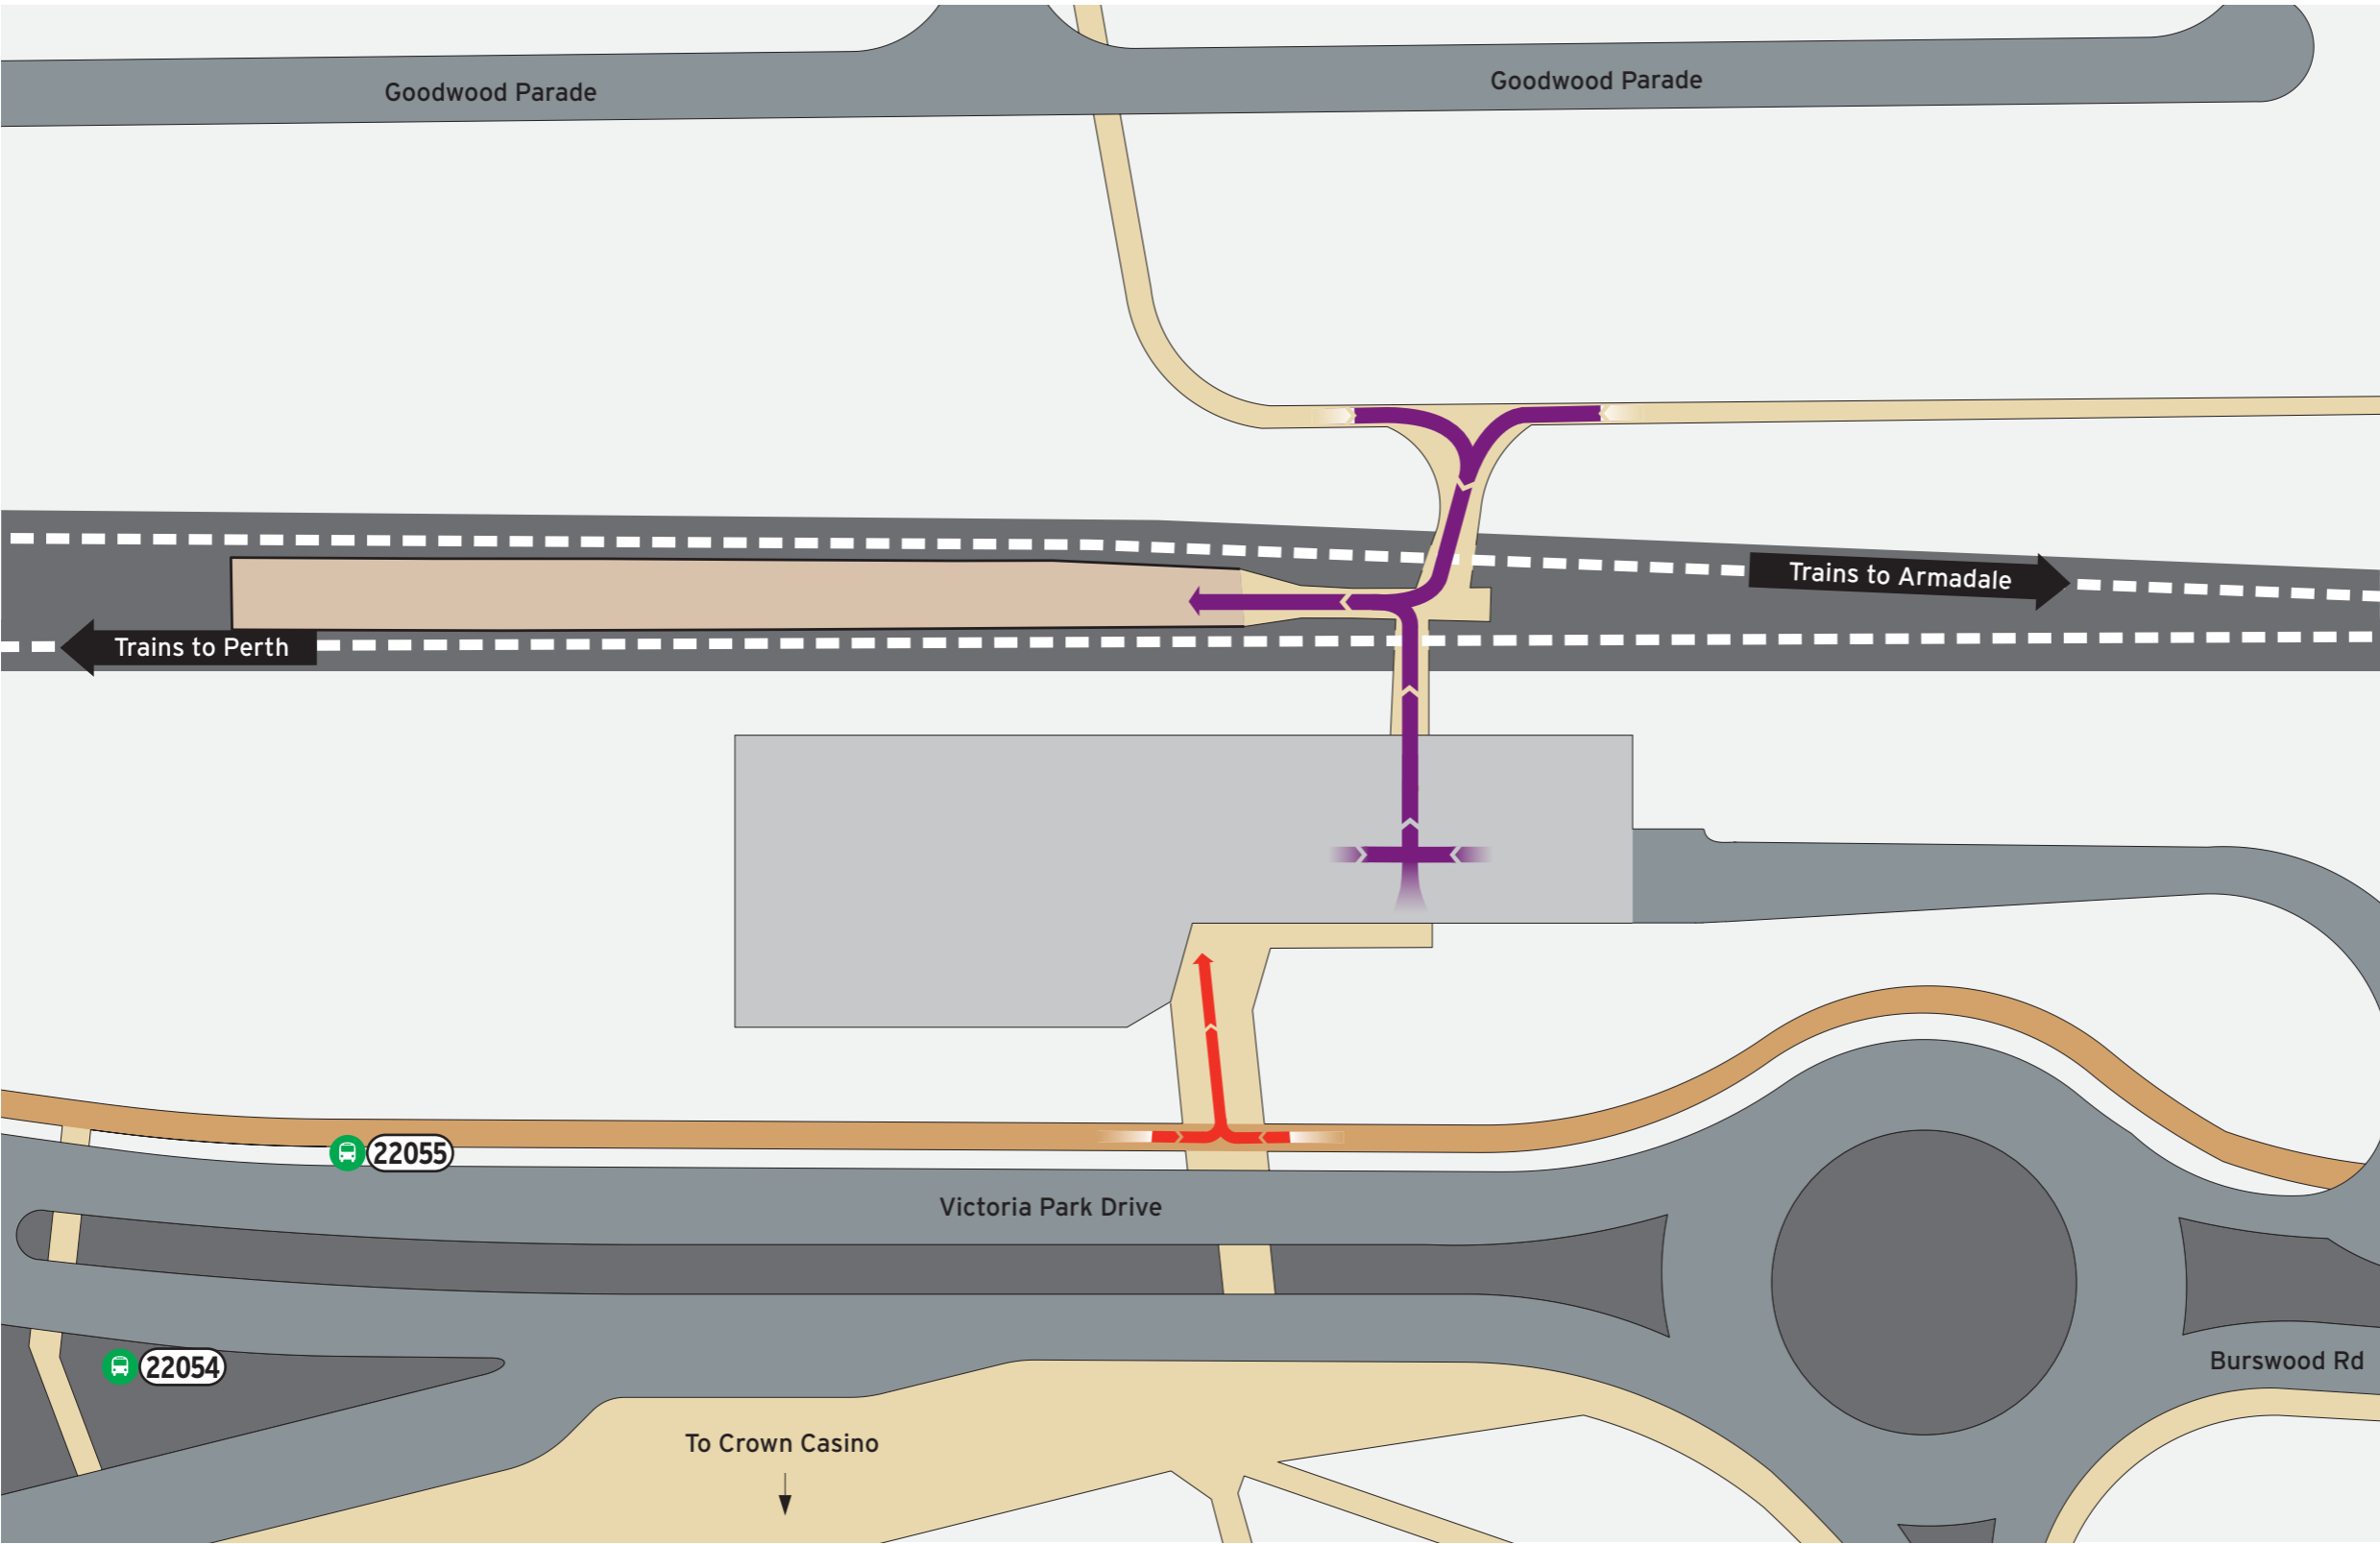

Burswood Station - Access Map 1 of 2

Current as at 06/04/2018

Bus Stops

Stop	Route
22054	Train Replacement to Perth 907 & 908
22055	Train Replacement to Armadale 907
	Train Replacement to Thornlie 908

Legend

 North Point	 Scale	 All access  Bicycle access	 Bus Stop	 Platforms  Pathways	 Principal Shared Path  Road	 Non-Accessible Area  Transperth Parking
--	--	--	--	---	---	---