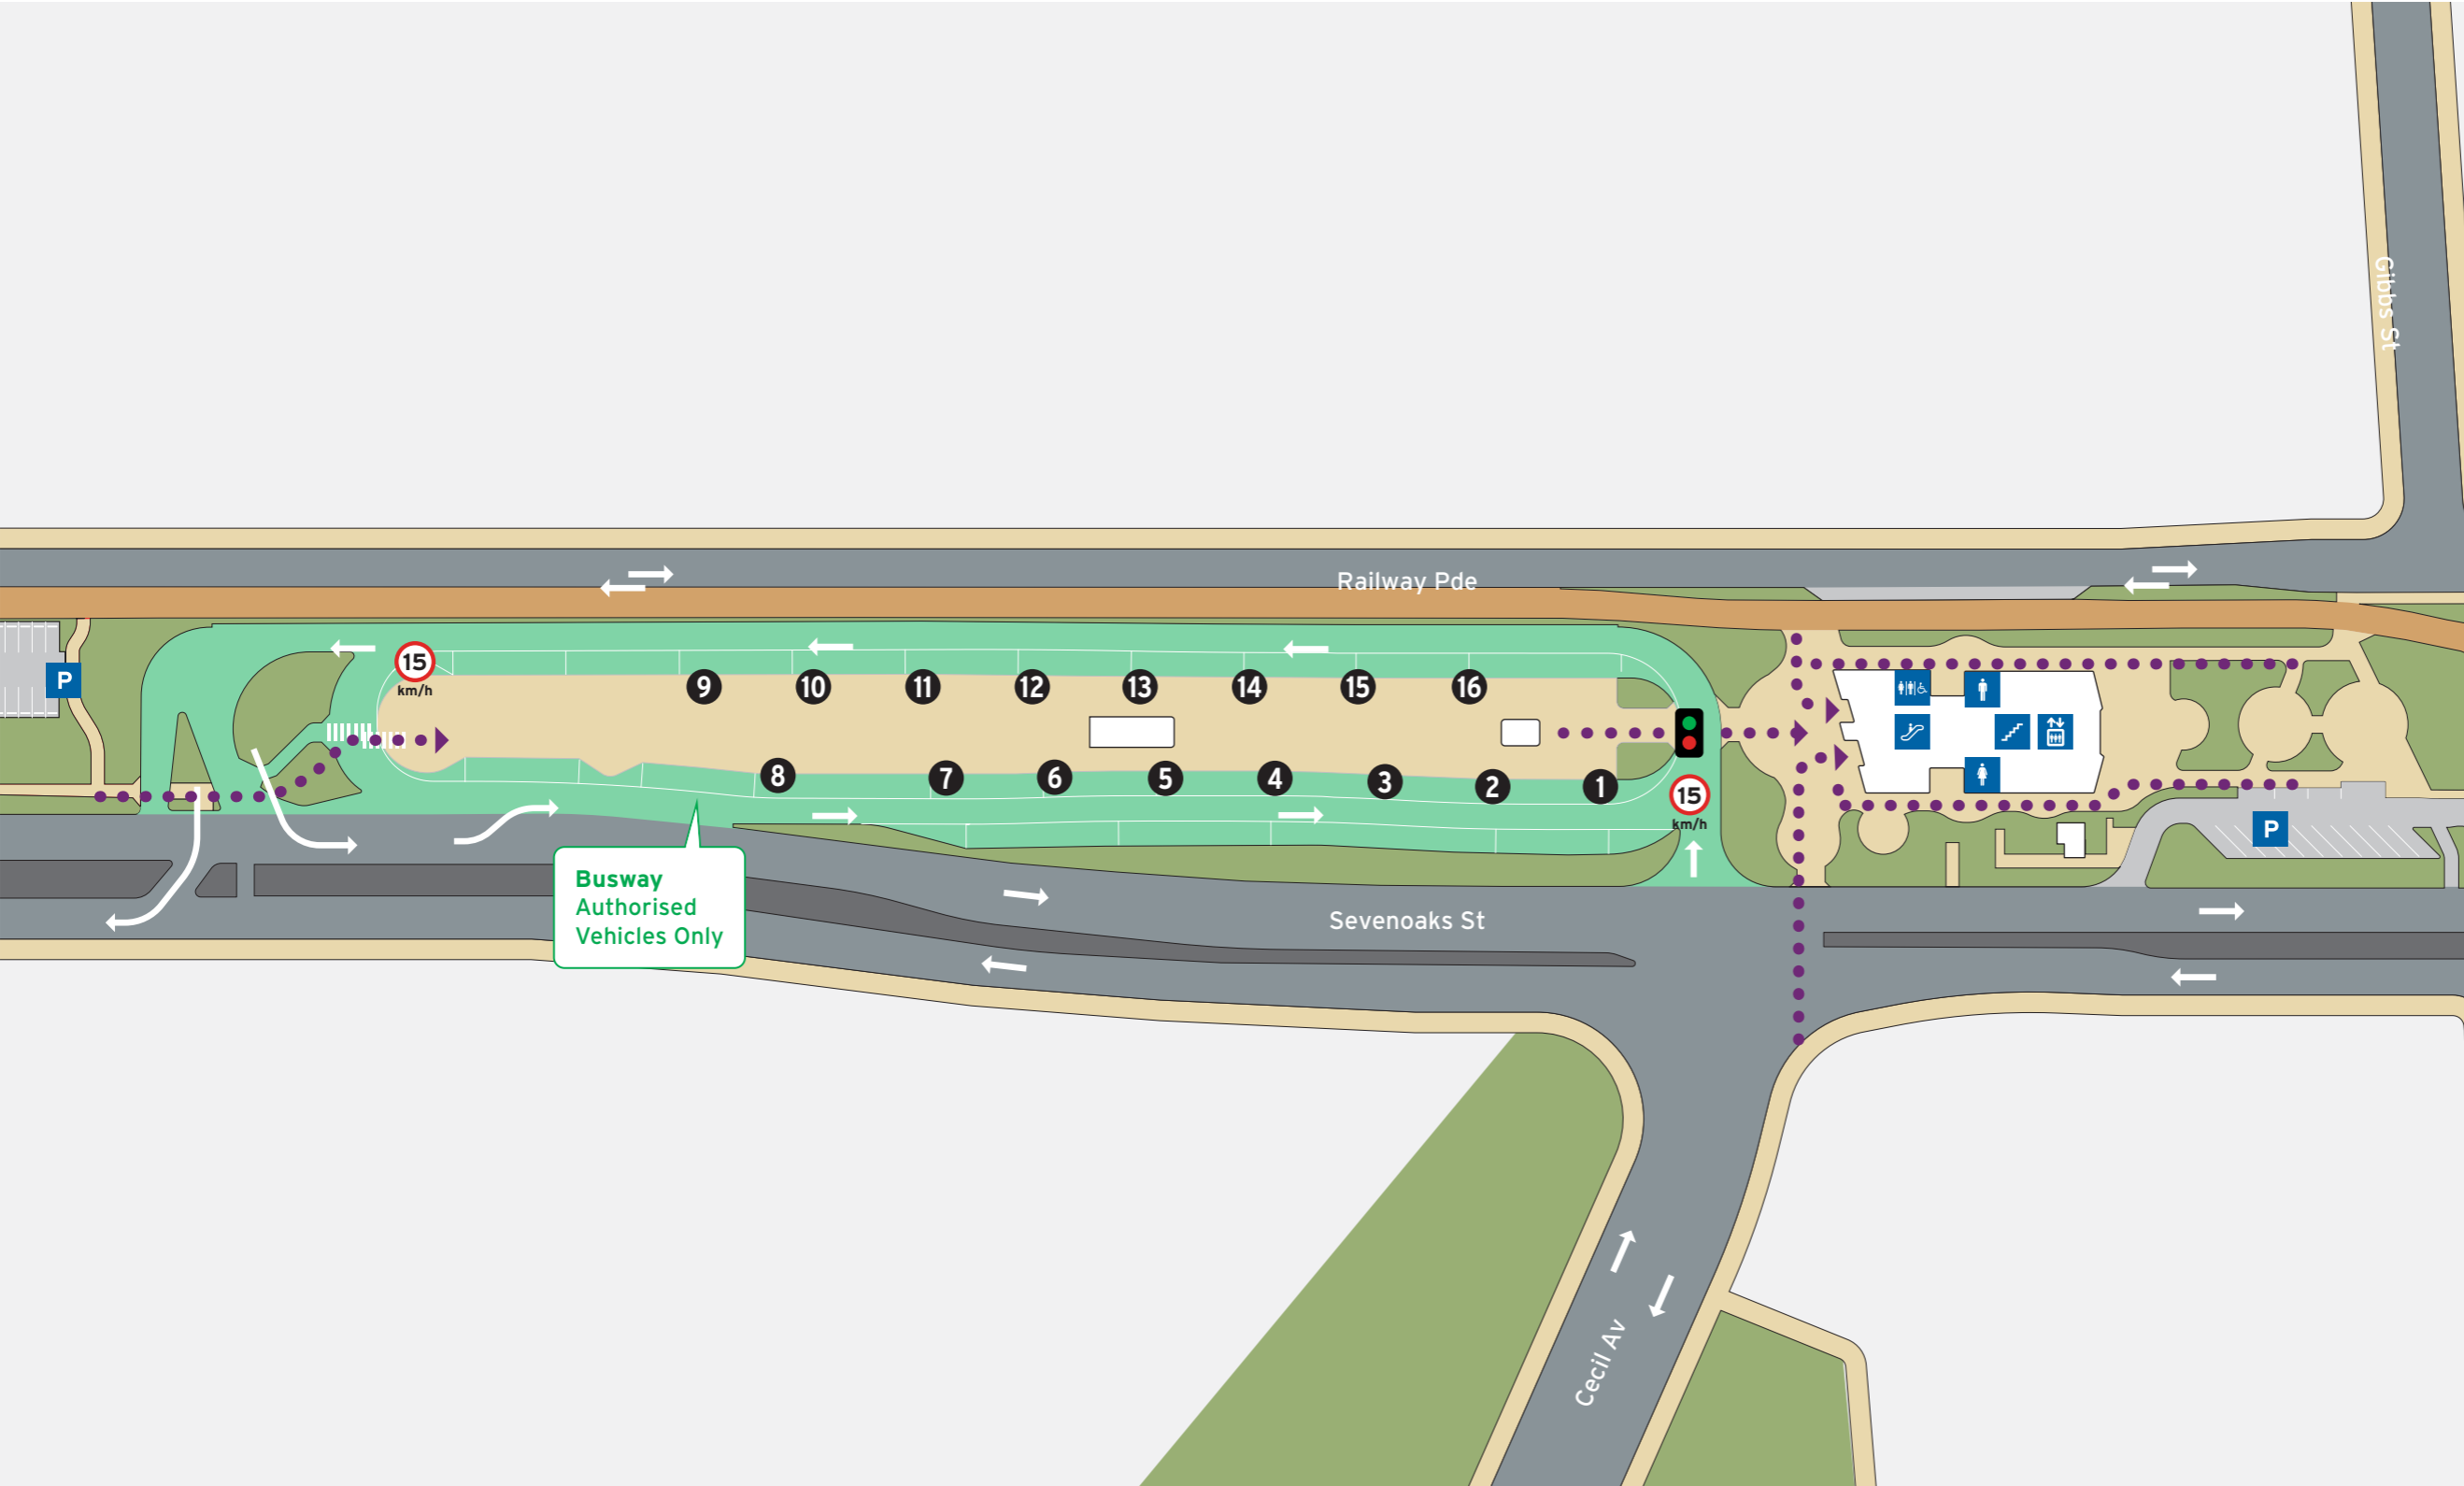

Legend

North Point

Scale

- Cannington Station
- Transperth Parking
- Road
- Pathways
- Non-Accessible Area
- Platform
- Shared Path
- Busway

**Bus Stands**

Stand	Route
1	208 <b>907</b> Train Replacement to Byford Stn
2	207 <b>908</b> Train Replacement to Cockburn Central Stn
3	925
4	202, 203
5	200
6	72
7	177
8	222 Transperth School Special
9	229 to Maddington Central Shop Ctr 280 to High Wycombe Stn
10	224, 225 to East Cannington
11	36, 51
12	34
13	100
14	224, 225, 229, 280 to Carousel Shop Ctr <b>907</b> <b>908</b> Train Replacement to Perth
15	Set Down
16	Set Down

**Legend**

North Point	Bus Stand Number	Escalator	Toilets - Male	Road	Shared Path
Scale 0 24m	Accessible Path	Lift	Toilets - Female	Pathways	Busway
	Pedestrian Crossing	Stairs	Toilets - Male & Female Accessible	Non-Accessible Area	