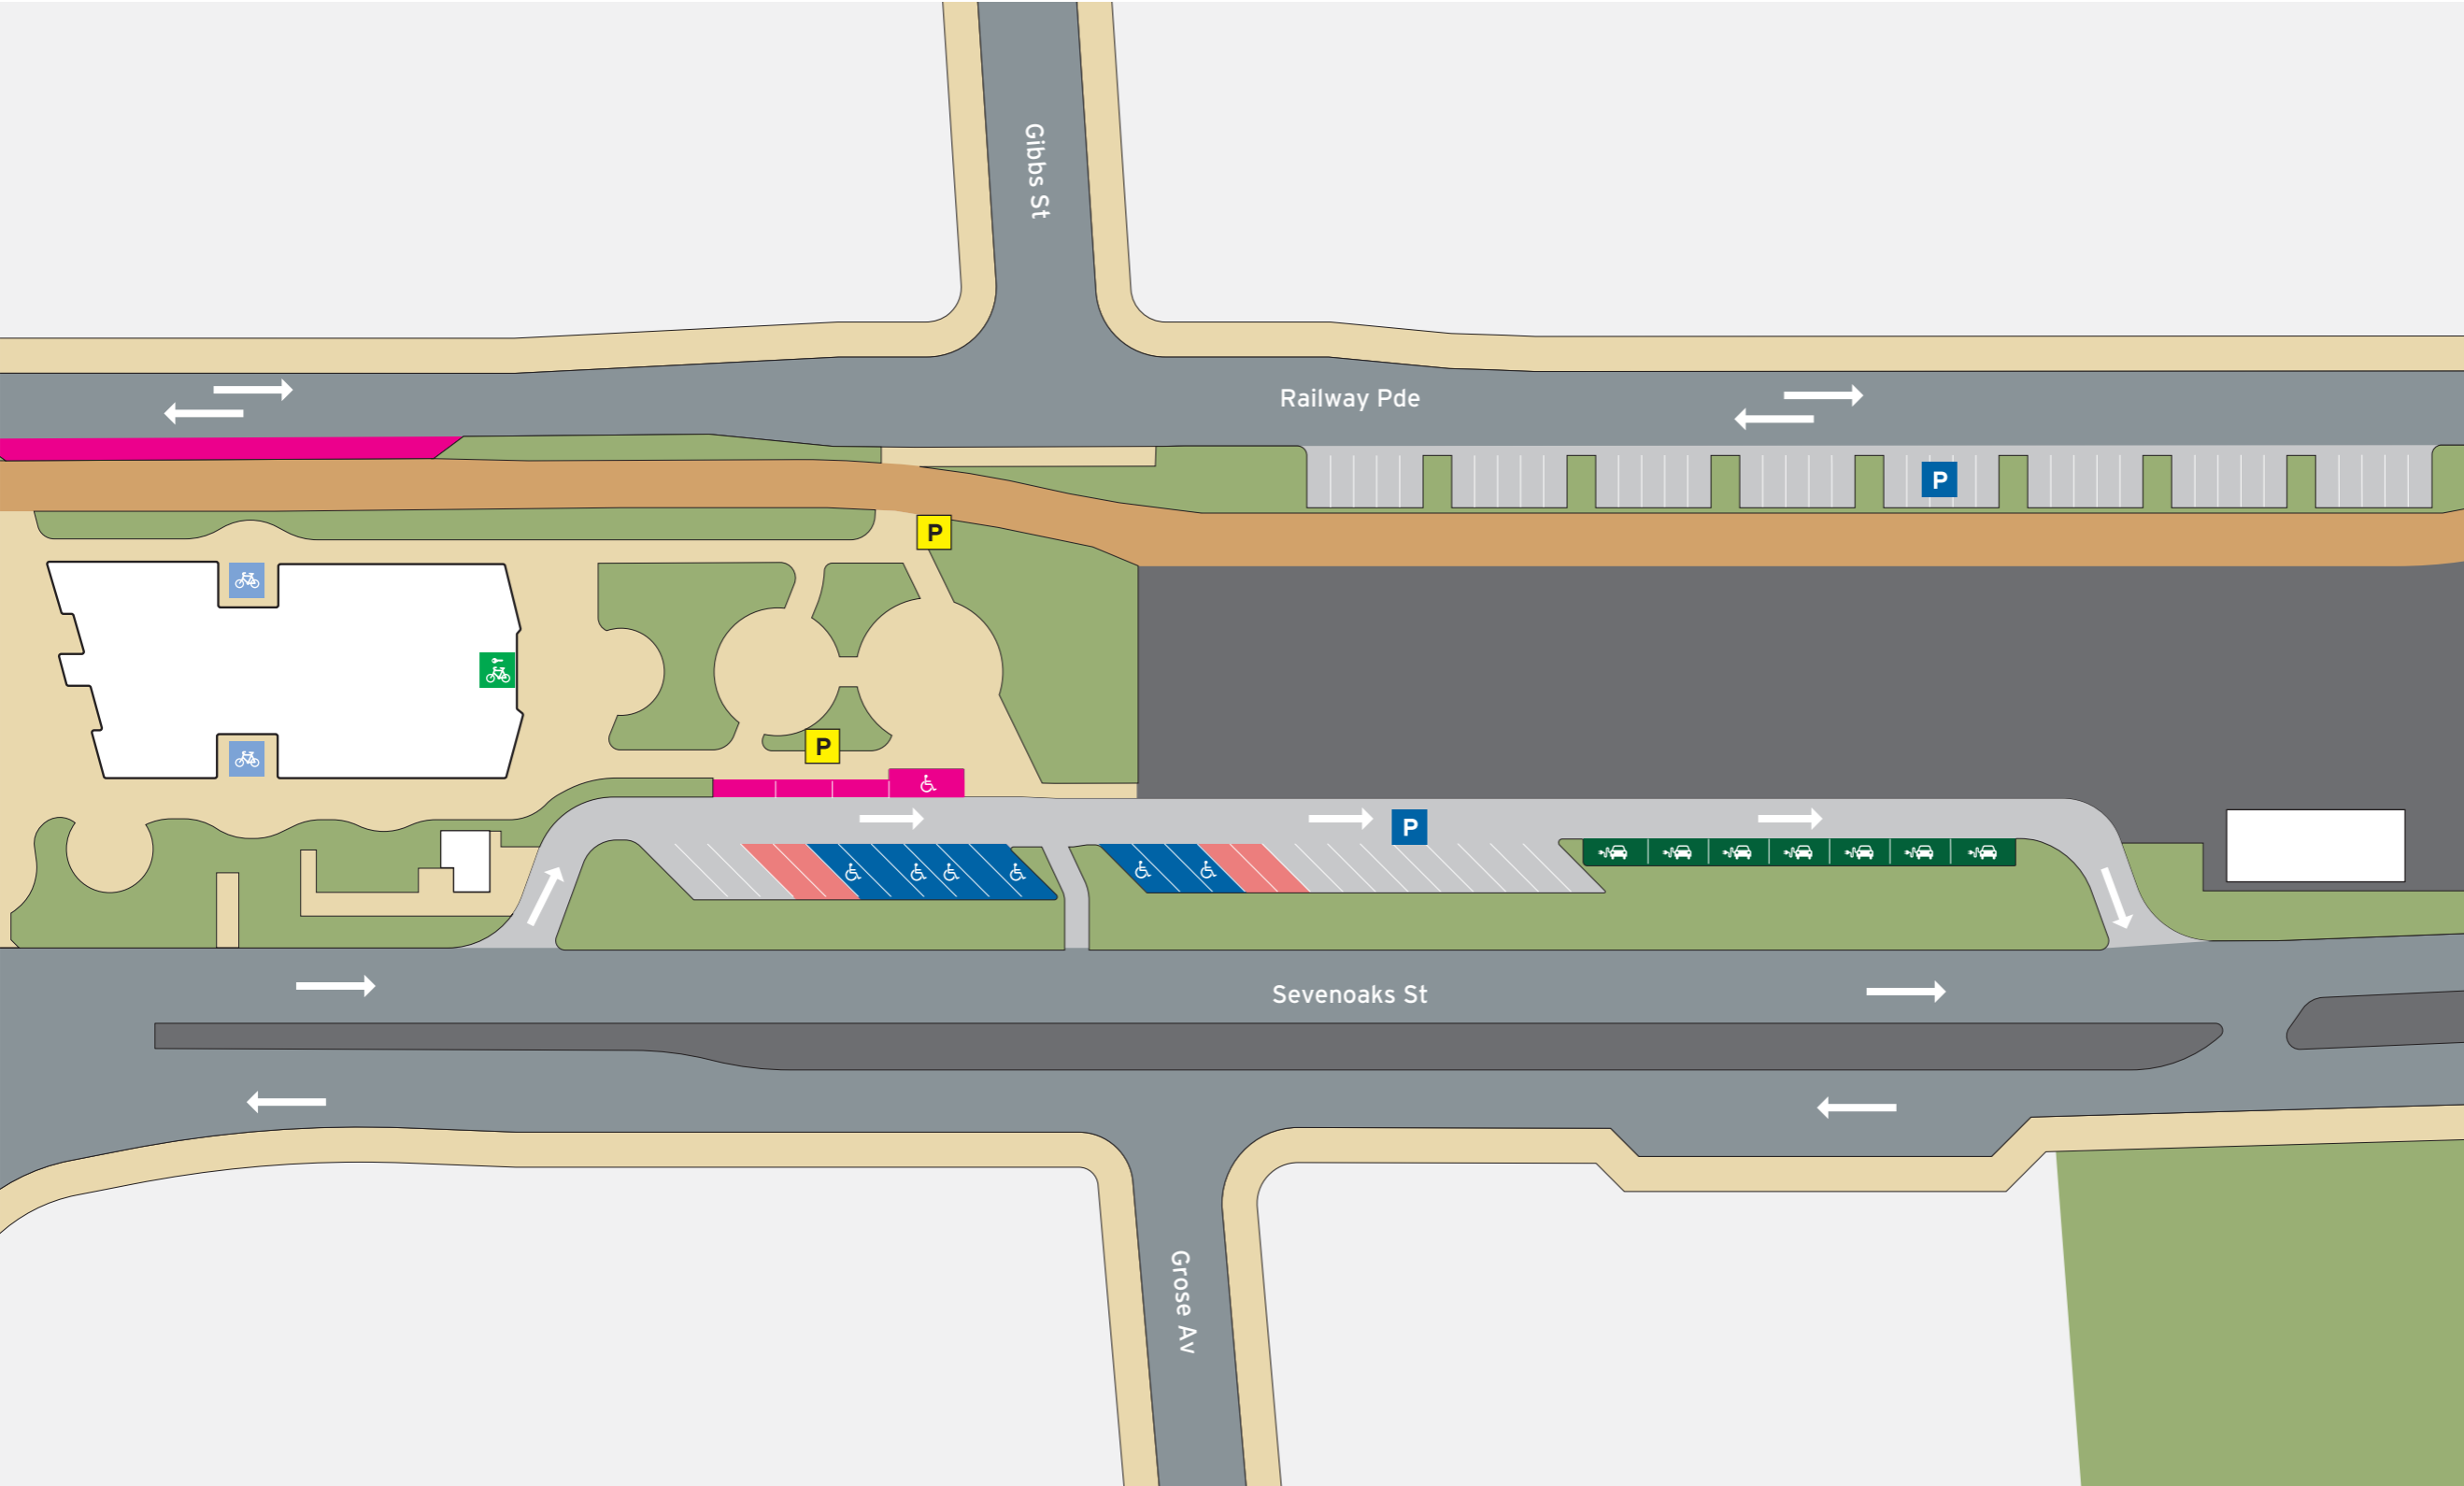

P | Parking Information

When to pay

Operating Times

Monday-Friday Fee applies
Saturday No charge
Sunday or Public Holiday No charge*
*Unless vehicle is parked overnight

$2.00 per 24hr period or part there of applies.

This parking charge applies to all vehicles.

For more information on parking your vehicle visit transperth.wa.gov.au

Legend

	Transperth Parking	SmartParker Machine	Road	Shared Path
North Point	ACROD Parking	Bike Shelter	Pathways	
	Short Term Parking	Bike U-rails	Non-Accessible Area	
	PTA Authorised Parking			
	Electric Car Charging