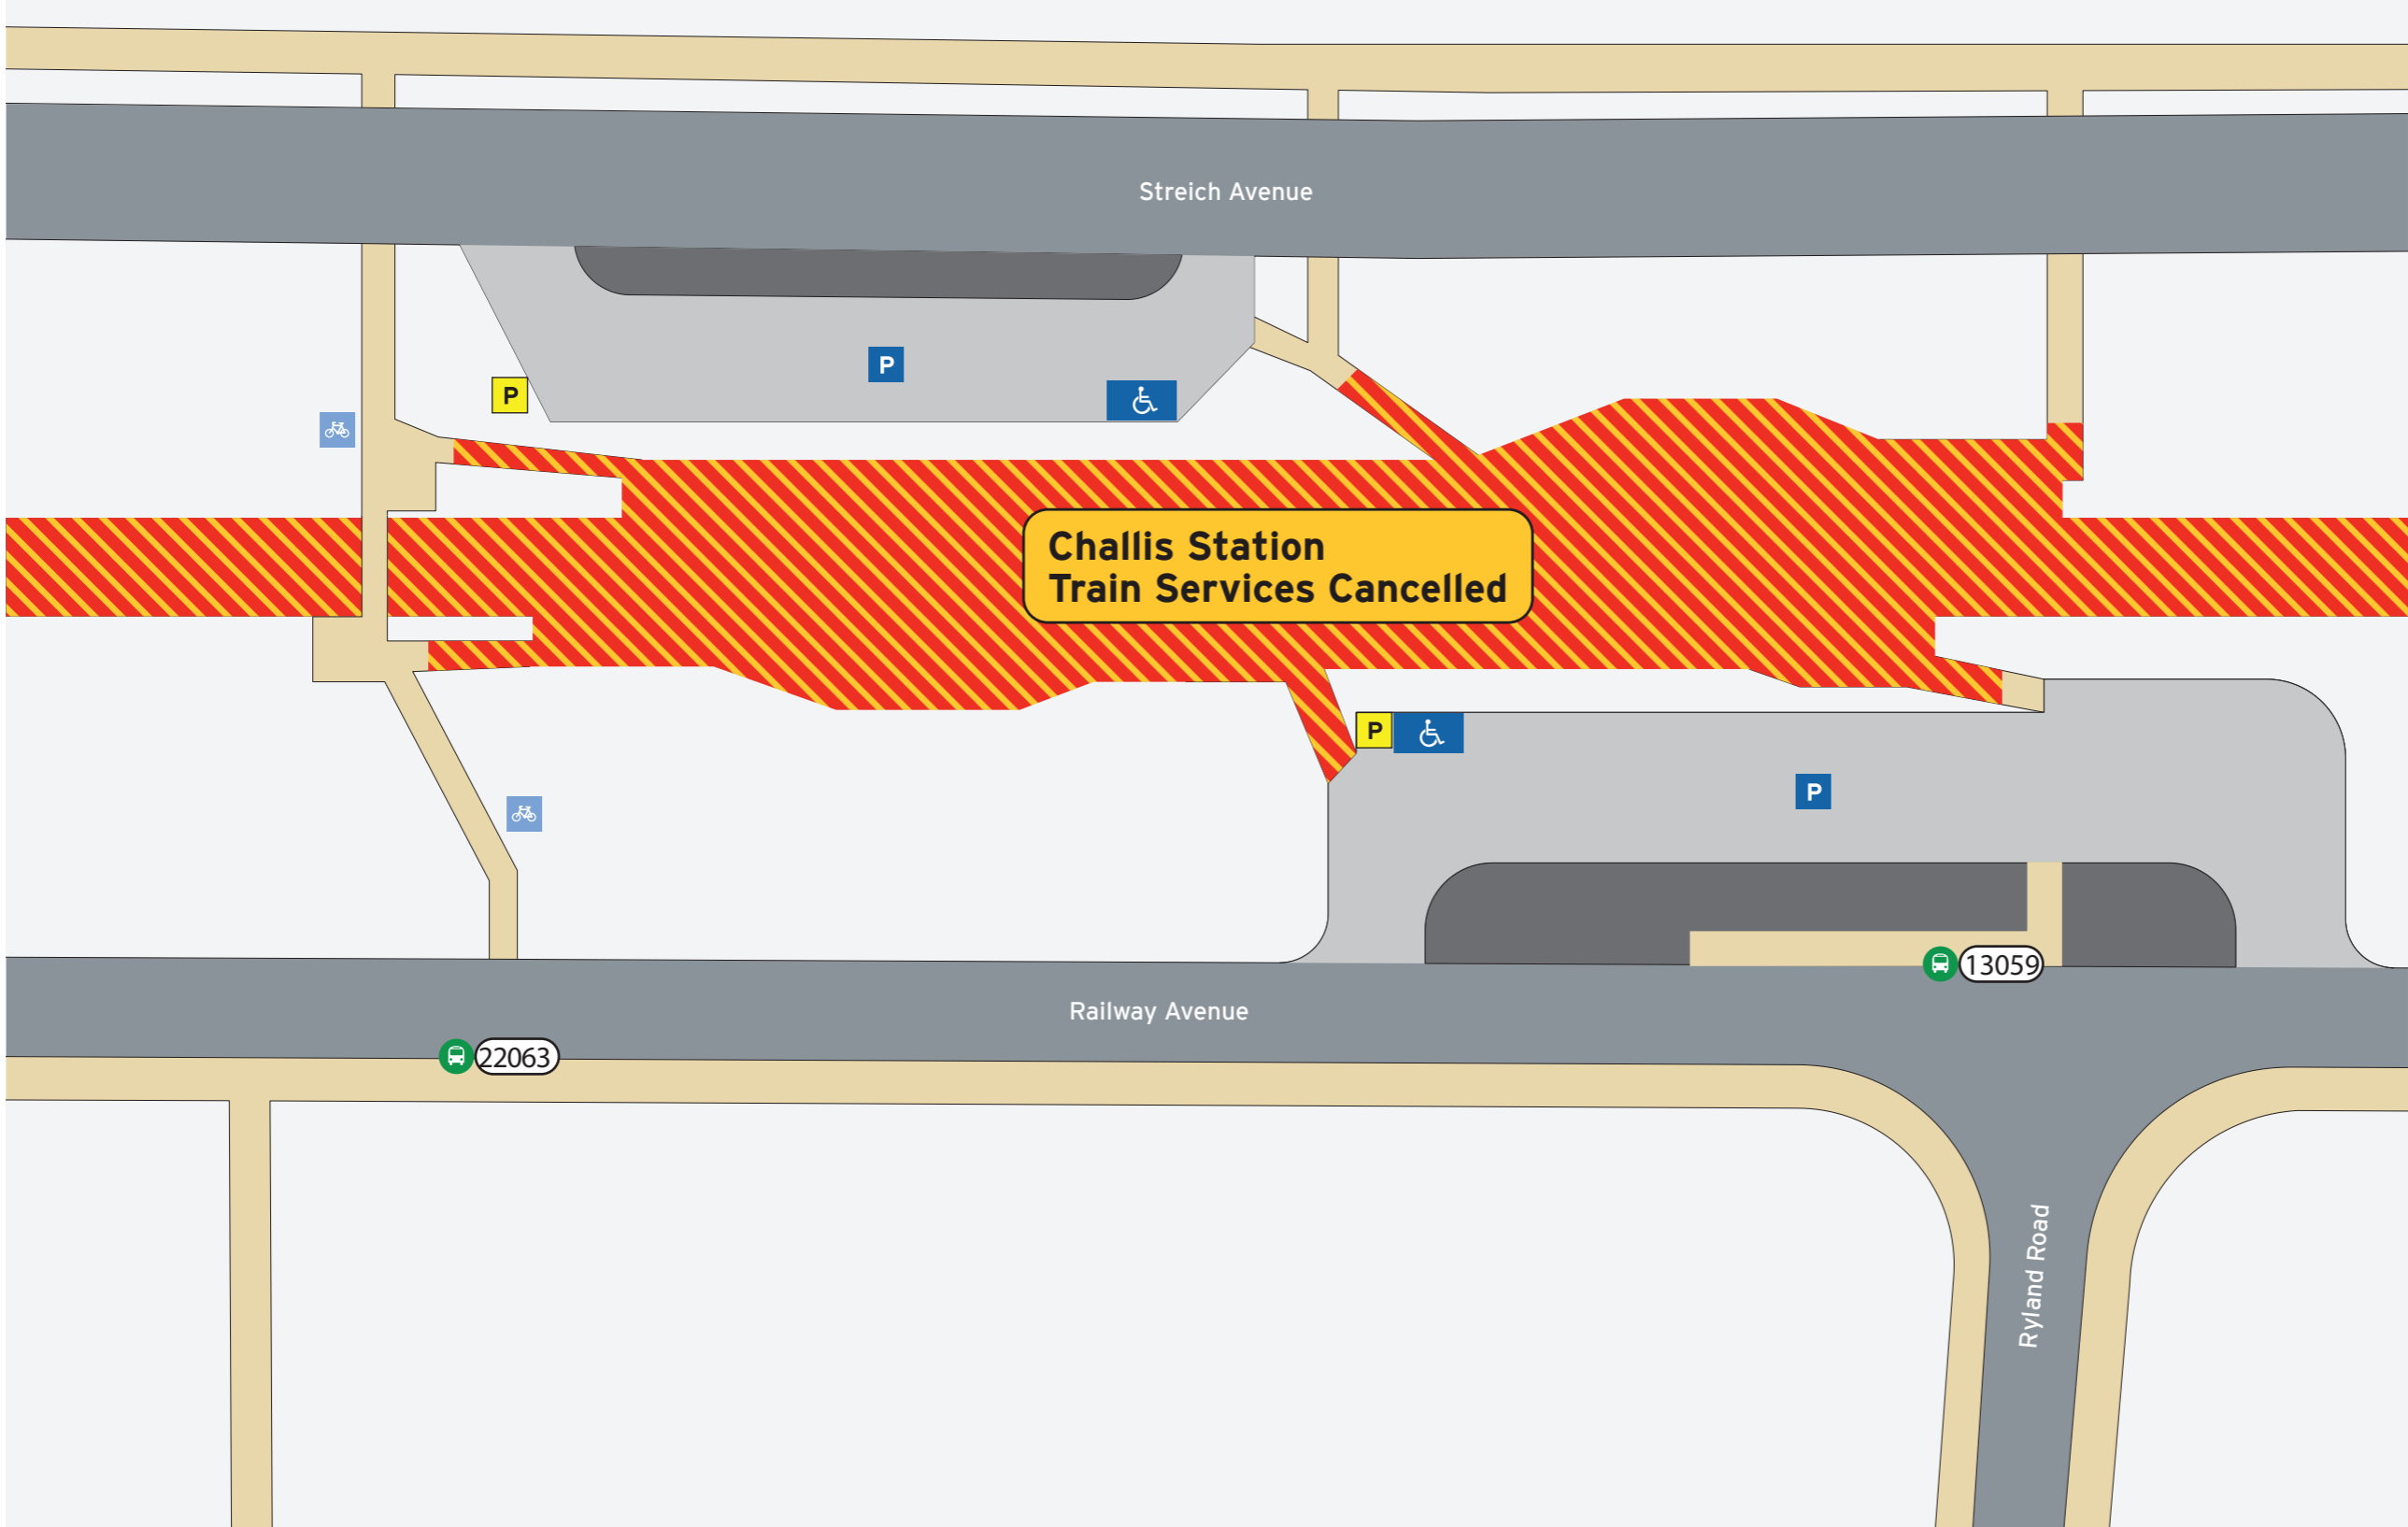

Challis Station Current as 20/11/2023

Bus Stands

Stand	Route
13059	907 to Armadale Station
22063	907 to Perth

P Parking Information

When to pay

Operating Times
 Monday-Friday Fee applies
 Saturday No charge
 Sunday or Public Holiday No charge*
 *Unless vehicle is parked overnight

\$2.00 per 24hr period or part thereof applies.

This parking charge applies to all vehicles.

For more information on parking your vehicle visit transperth.wa.gov.au

Legend

		Bike U-rails	ACROD Parking	SmartParker Machine	Pathways	Non-Accessible Area
North Point	Scale	Bus Stand	Transperth Parking	Road	Area Closed	