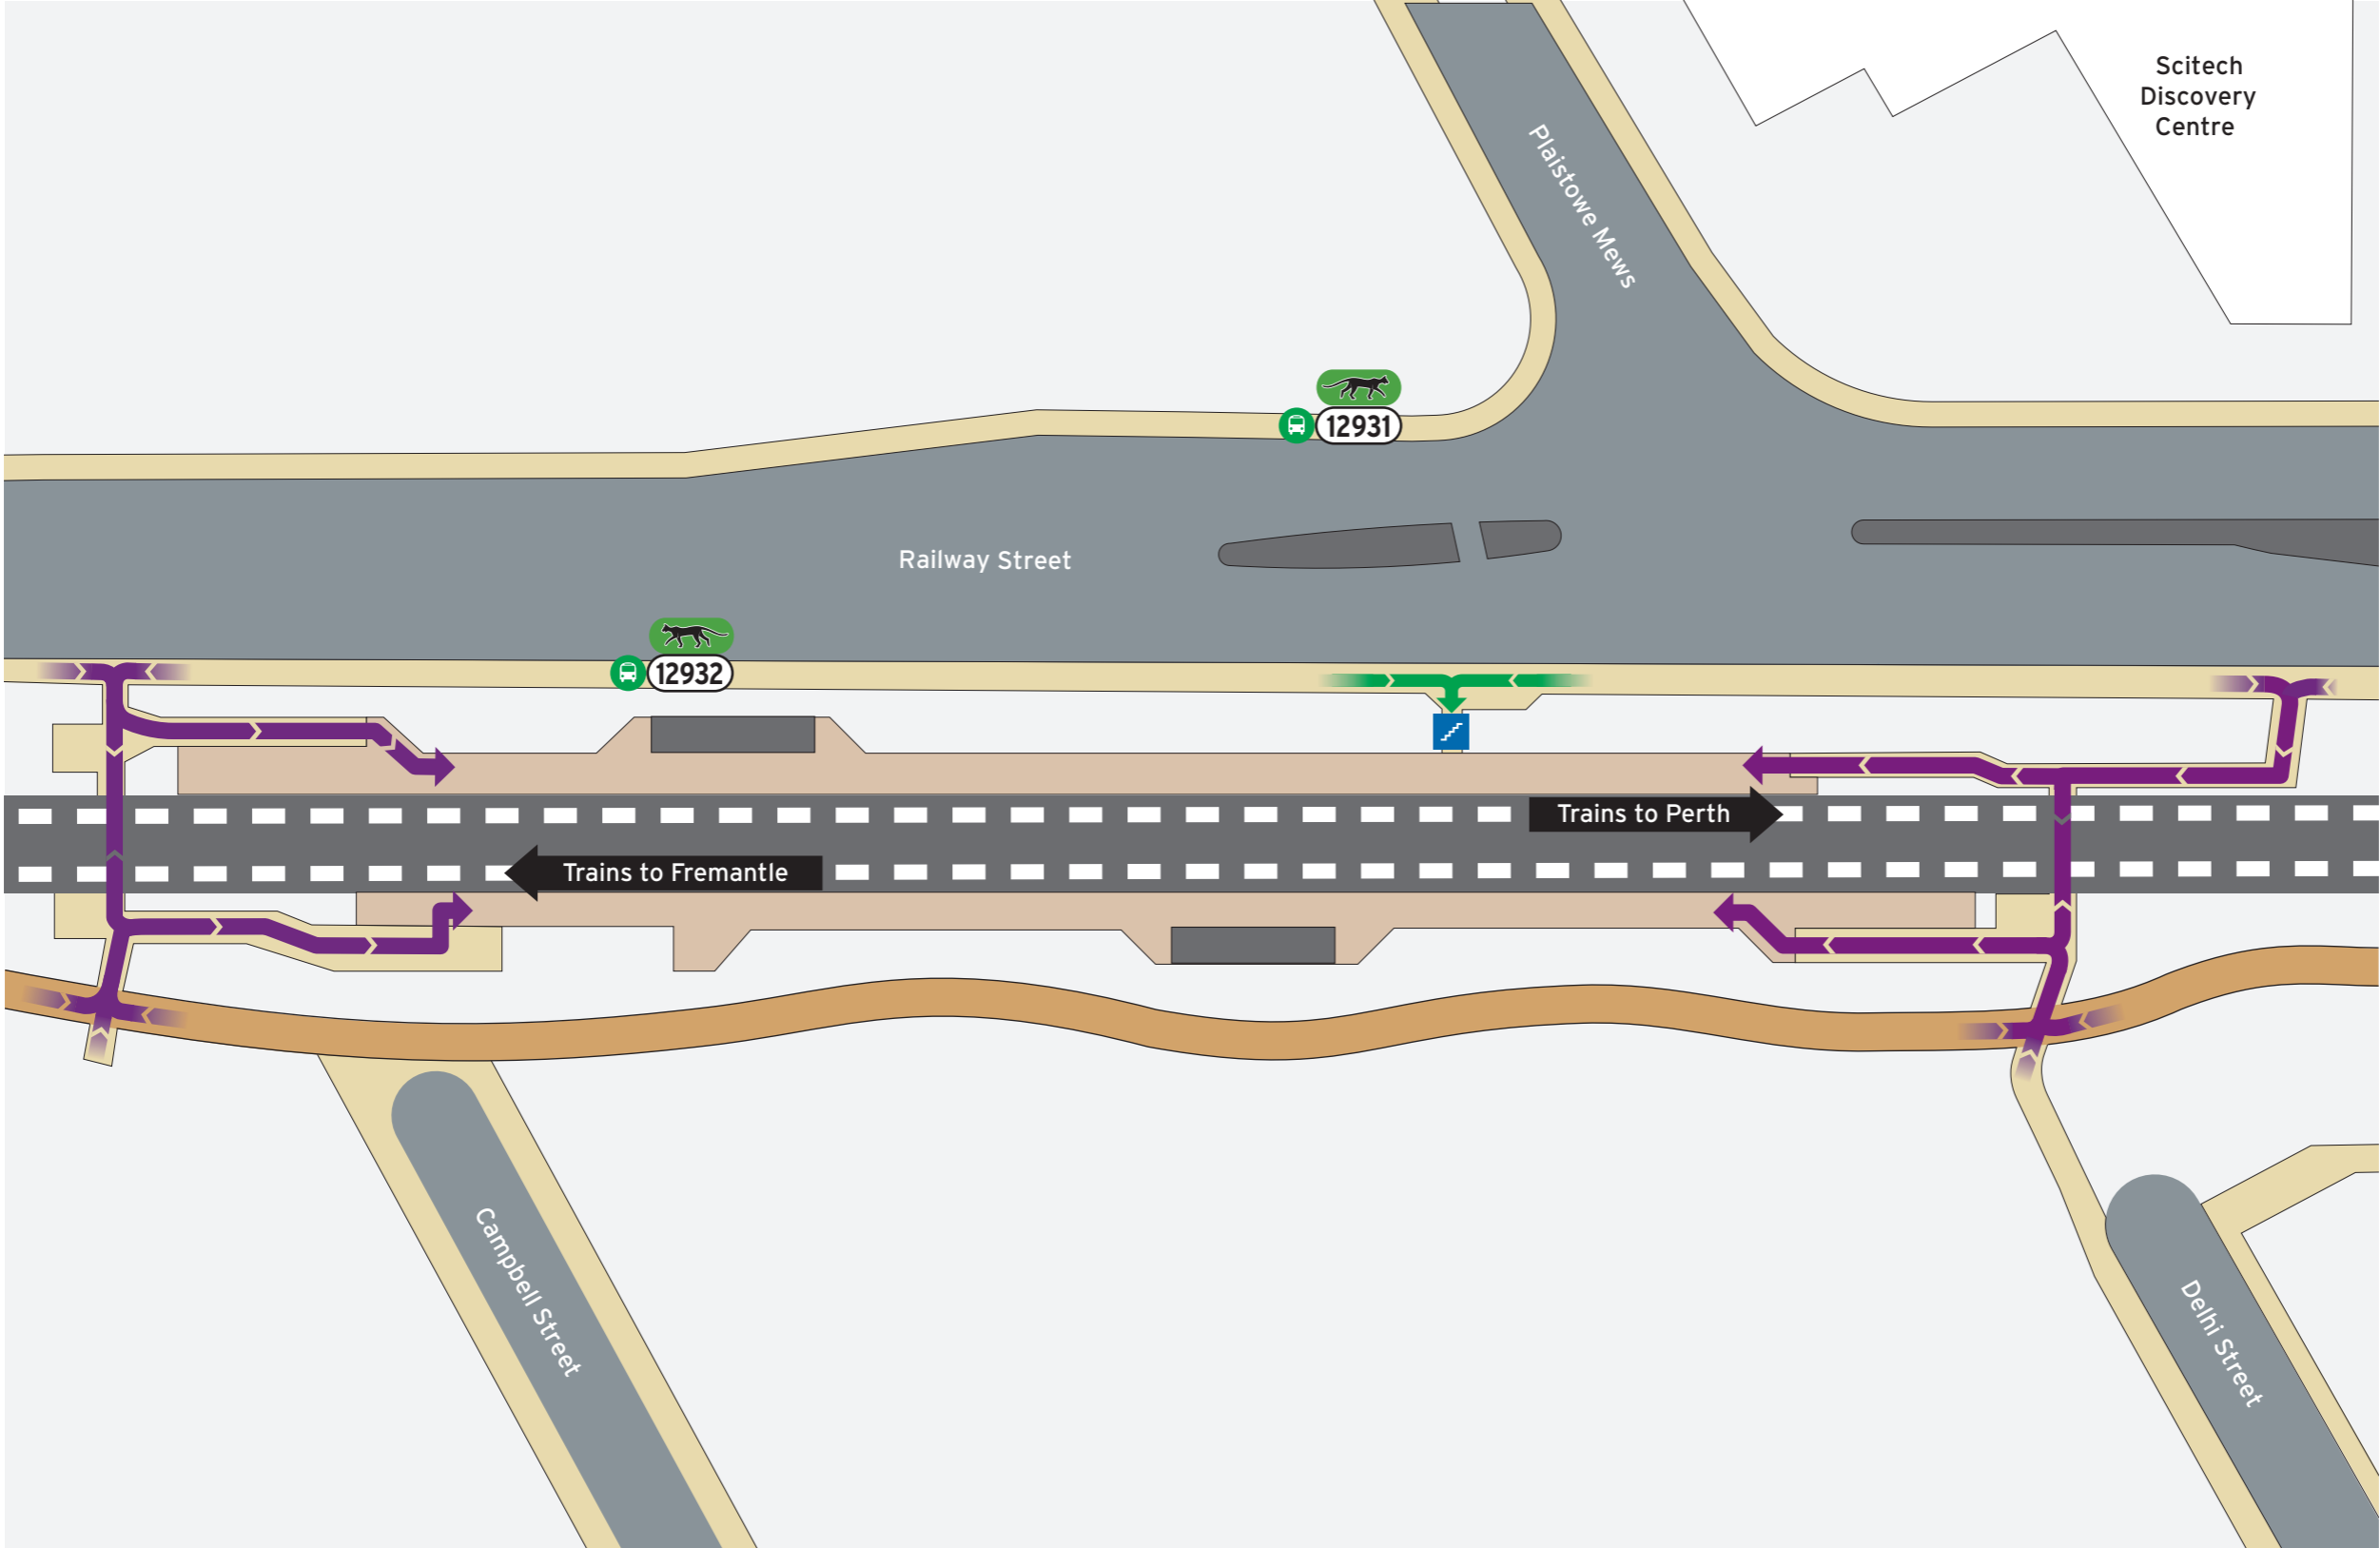

# City West Station - Access Map

Current as at 31/08/2021

### Bus Stands

Stop	Route
12931	Green CAT 12 Train Replacement to Perth 906
12932	Green CAT 10 Train Replacement to Fremantle 906

## Legend

<p>North Point</p>	<p>Scale</p>	<p>All Access</p>	<p>Stairs</p>	<p>Pathways</p>	<p>Principal Shared Path</p>	<p>Non-Accessible Area</p>
		<p>Pedestrian Access</p>	<p>Bus Stand</p>	<p>Platforms</p>	<p>Road</p>	