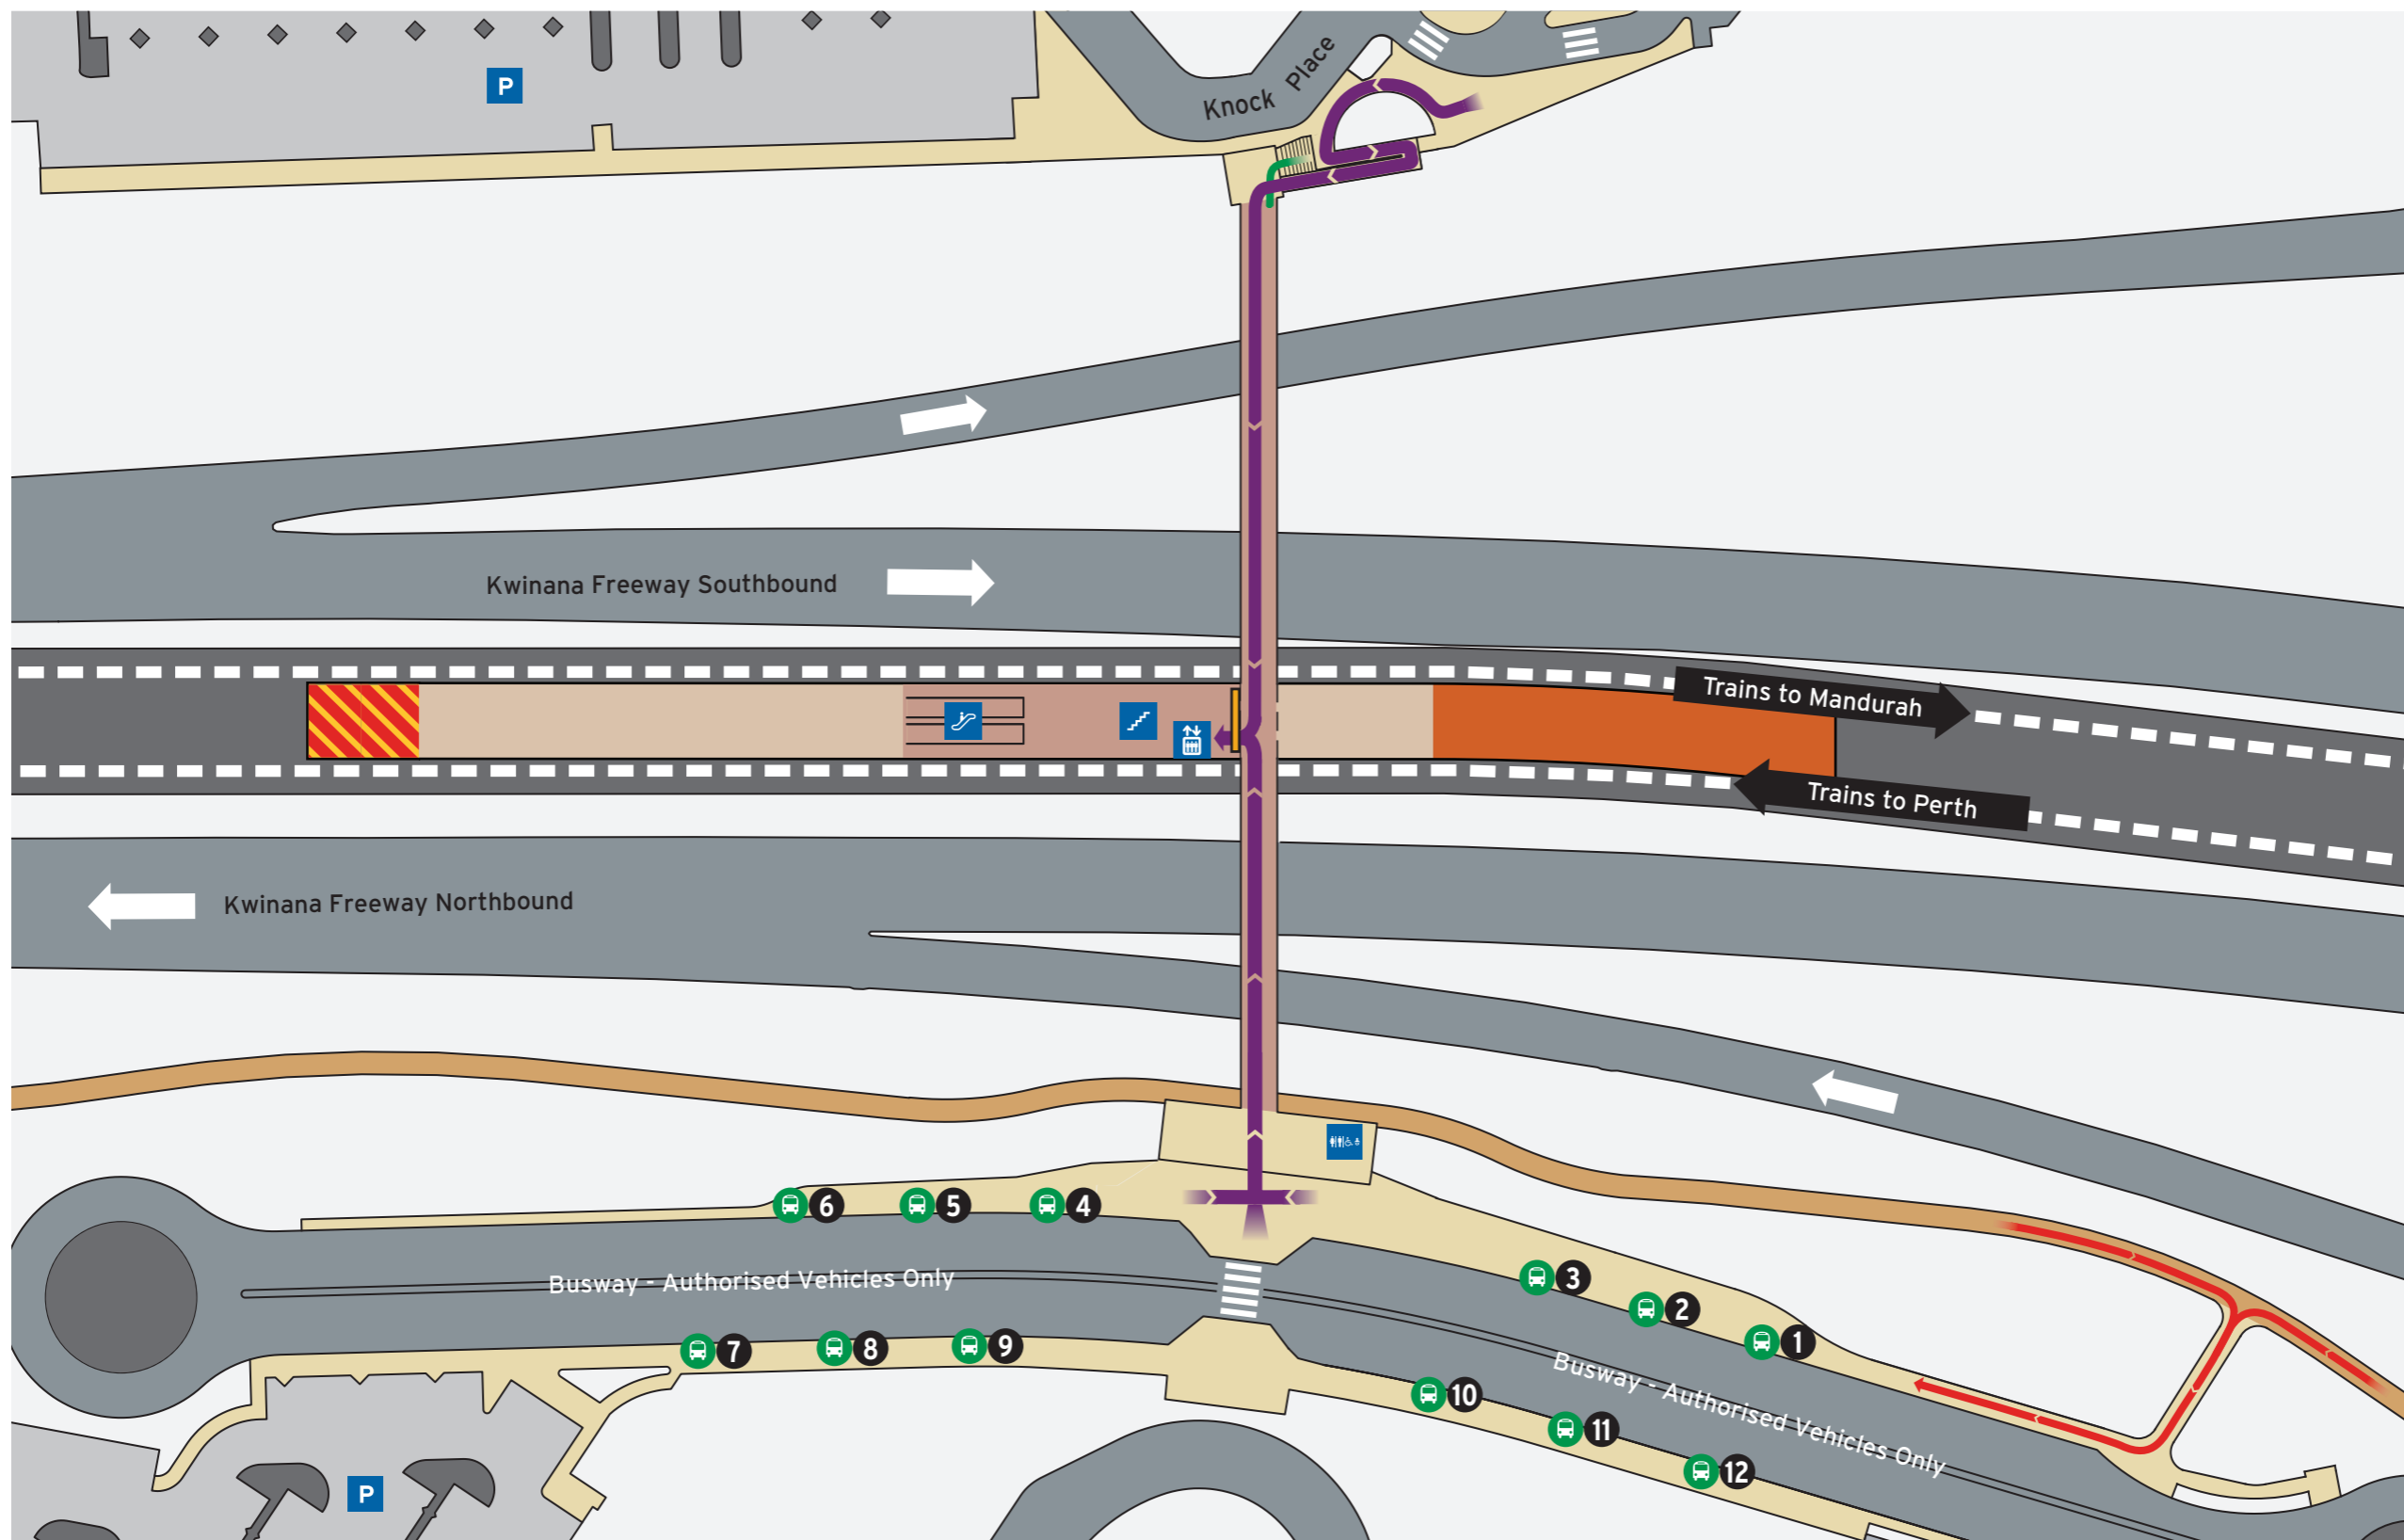

Cockburn Central Station - Access Map 1 of 2 Current as at 31/08/2021

Bus Stands

Stand	Route
1	525, 526
2	523, 527
3	233, 518
4	530, 531
5	532
6	School Specials
7	Transwa Set Down
8	514, 515
9	520
10	Set Down
11	Set Down
12	Train Replacement to Perth 909

Legend

		All Access	Lift	Ticket Barrier	Toilets - Male & Female Accessible Baby change room	Transperth Parking	Concourse & Ramp	Non-Accessible Area
North Point	Scale	Pedestrian Access	Escalator	Bus Stand		Pathways	Principal Shared Path	Temporary Platform
		Bicycle Access	Stairs			Platforms	Road	No Platform Access

This parking charge applies to all vehicles.

For more information on parking your vehicle visit transperth.wa.gov.au

Legend

		Bike Locker	Motorbikes	ACROD Parking	SmartParker Machine	Concourse & Ramp	Non-Accessible Area
North Point	Scale	Bike Shelter	Bus Stand	Short Term Parking	Pathways	Principal Shared Path	Temporary Platform
		Bike U-rails	Taxi	Transperth Parking	Platforms	Road	No Platform Access