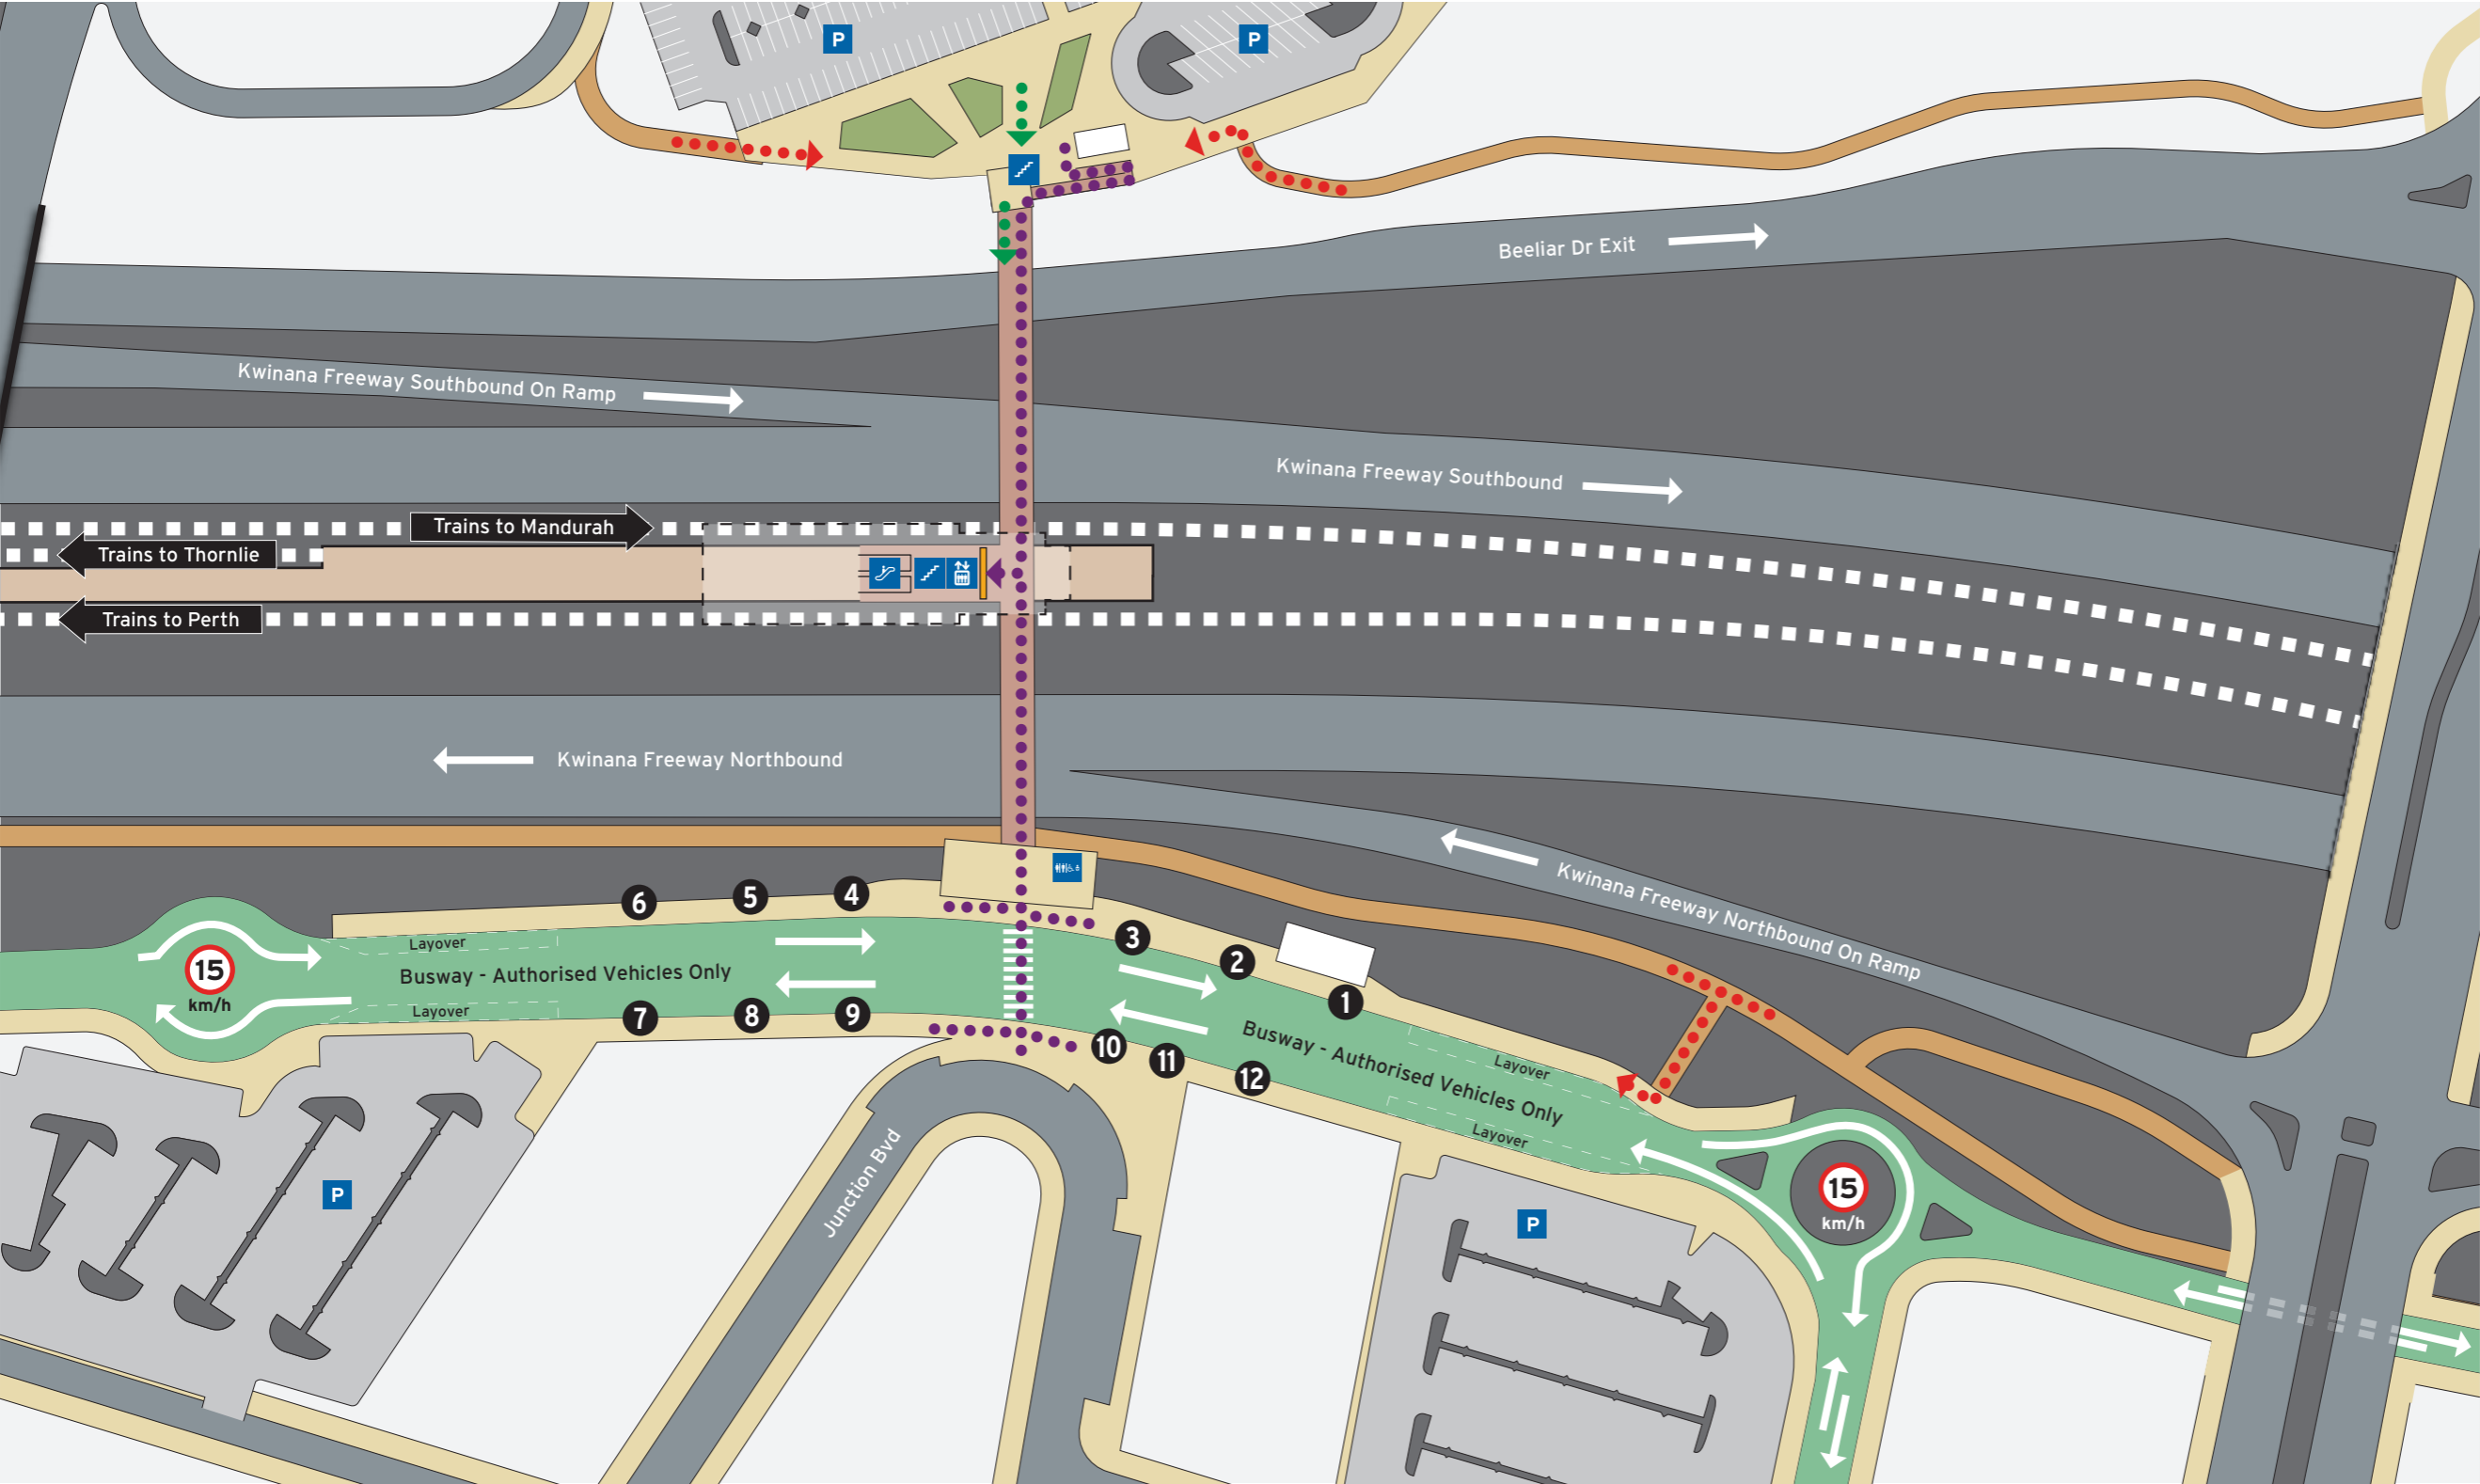

Legend

	<ul style="list-style-type: none"> Pathways Principal Shared Path 	<ul style="list-style-type: none"> Platforms Concourse & Ramp 	<ul style="list-style-type: none"> Non-Accessible Area Road Busway
<p>Scale</p>			

Bus Stands

Stand	Route
1	525, 526
2	523, 527
3	233, 518
4	530, 531
5	532 School Specials
6	Set Down 909 Train replacement to Mandurah Stn
7	514, 515
8	520
9	529
10	Set Down
11	909 Train replacement to Perth
12	TransWA 908 Train replacement to Perth

Legend

	1 Bus Stand Number	Toilets - Male & Female Accessible Baby Change Room	Stairs	Pathways
North Point	Walking/Accessible Path	Lift	Transperth Parking	Principal Shared Path
	Pedestrian Access	Escalator	Ticket Barrier	Non-Accessible Area
	Bicycle Access	Platforms	Concourse & Ramp	Road
Scale 0 30m				Busway

This parking charge applies to all vehicles.

For more information on parking your vehicle visit transperth.wa.gov.au

Legend

- 1 Bus Stand Number
- Taxi
- Platforms
- Road
- Bike Shelter
- ACROD Parking
- Concourse & Ramp
- Busway
- Bike U-rails
- Transperth Parking
- Pathways
- Principal Shared Path
- Non-Accessible Area
- Motorbikes
- Short Term Parking
- SmartParker Machine