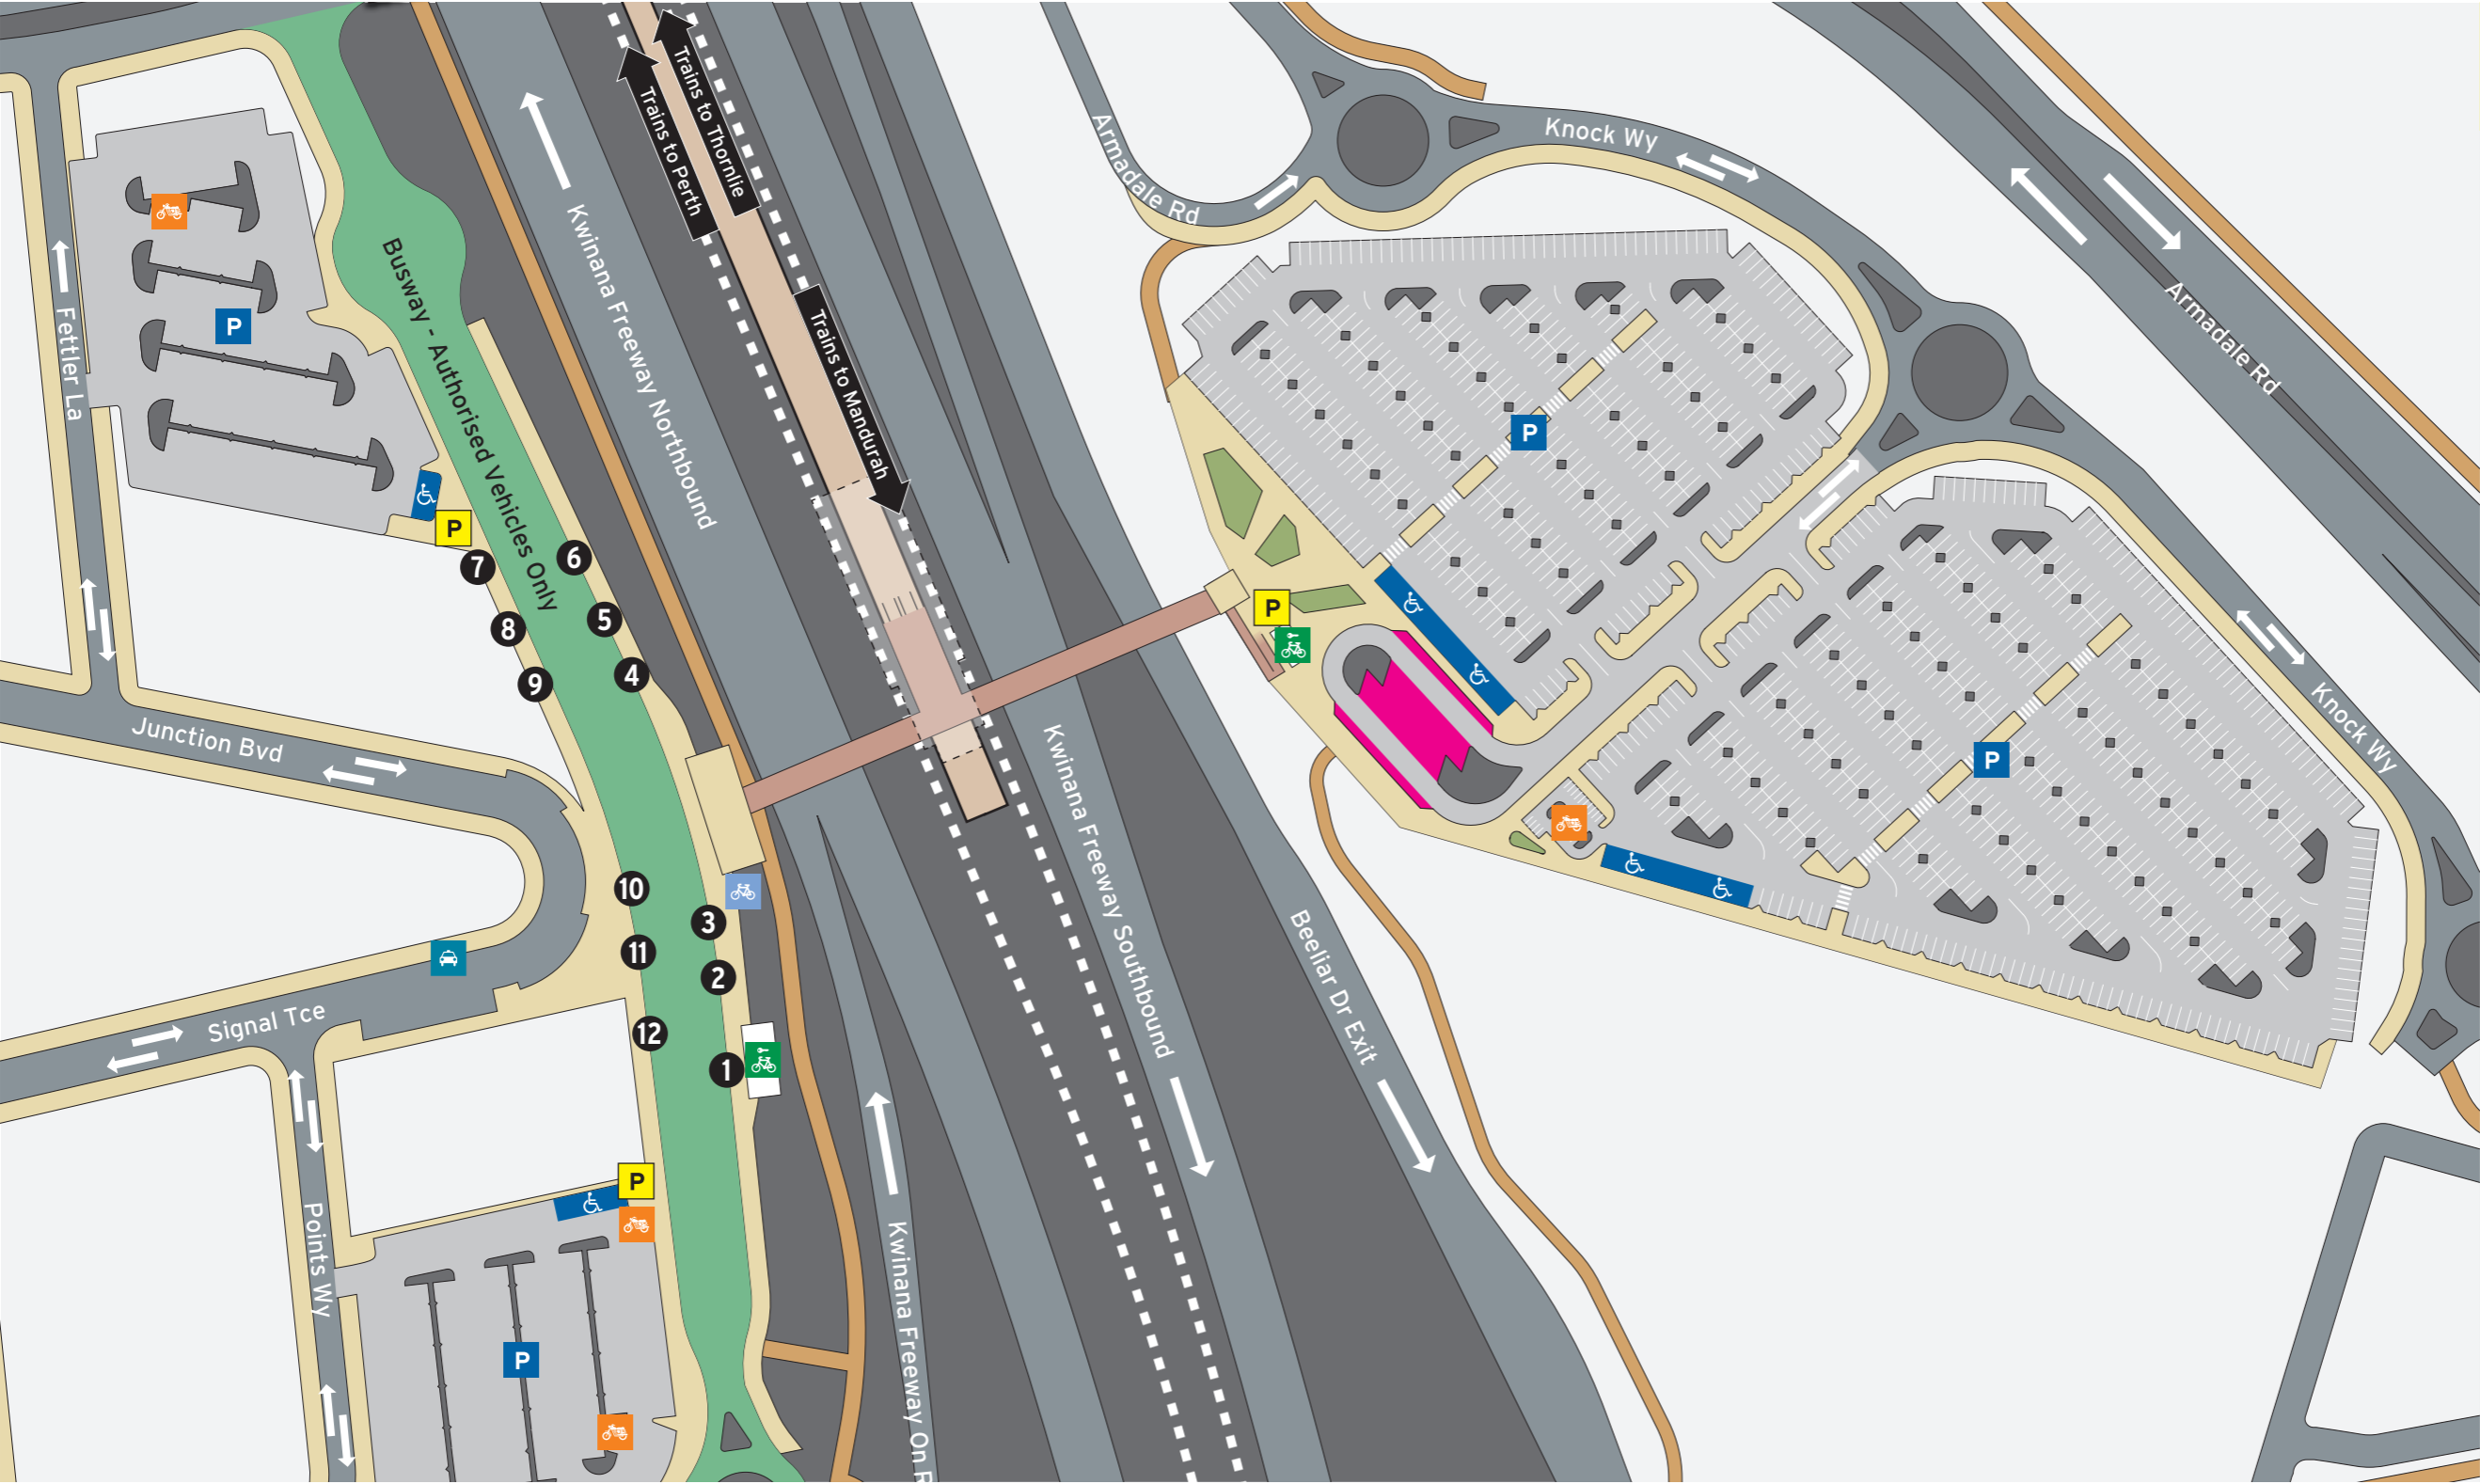

Legend

	<ul style="list-style-type: none"> Pathways Principal Shared Path 	<ul style="list-style-type: none"> Platforms Concourse & Ramp 	<ul style="list-style-type: none"> Non-Accessible Area Road Busway
<p>Scale</p>			

Bus Stands

Stand	Route
1	525, 526
2	523, 527
3	233, 518
4	530, 531
5	532 School Specials
6	Set Down 909 Train replacement to Mandurah Stn
7	514, 515
8	520
9	529
10	Set Down
11	909 Train replacement to Perth
12	TransWA 908 Train replacement to Perth

Legend

	1 Bus Stand Number	Toilets - Male & Female Accessible Baby Change Room	Stairs	Pathways
North Point	Walking/Accessible Path	Lift	Transperth Parking	Principal Shared Path
	Pedestrian Access	Escalator	Ticket Barrier	Non-Accessible Area
	Bicycle Access	Platforms	Concourse & Ramp	Road
Scale 0 30m				Busway

This parking charge applies to all vehicles.

For more information on parking your vehicle visit transperth.wa.gov.au

Legend

- 1 Bus Stand Number
- Taxi
- Platforms
- Road
- Bike Shelter
- ACROD Parking
- Concourse & Ramp
- Busway
- Bike U-rails
- Transperth Parking
- Pathways
- Principal Shared Path
- Non-Accessible Area
- Motorbikes
- Short Term Parking
- SmartParker Machine