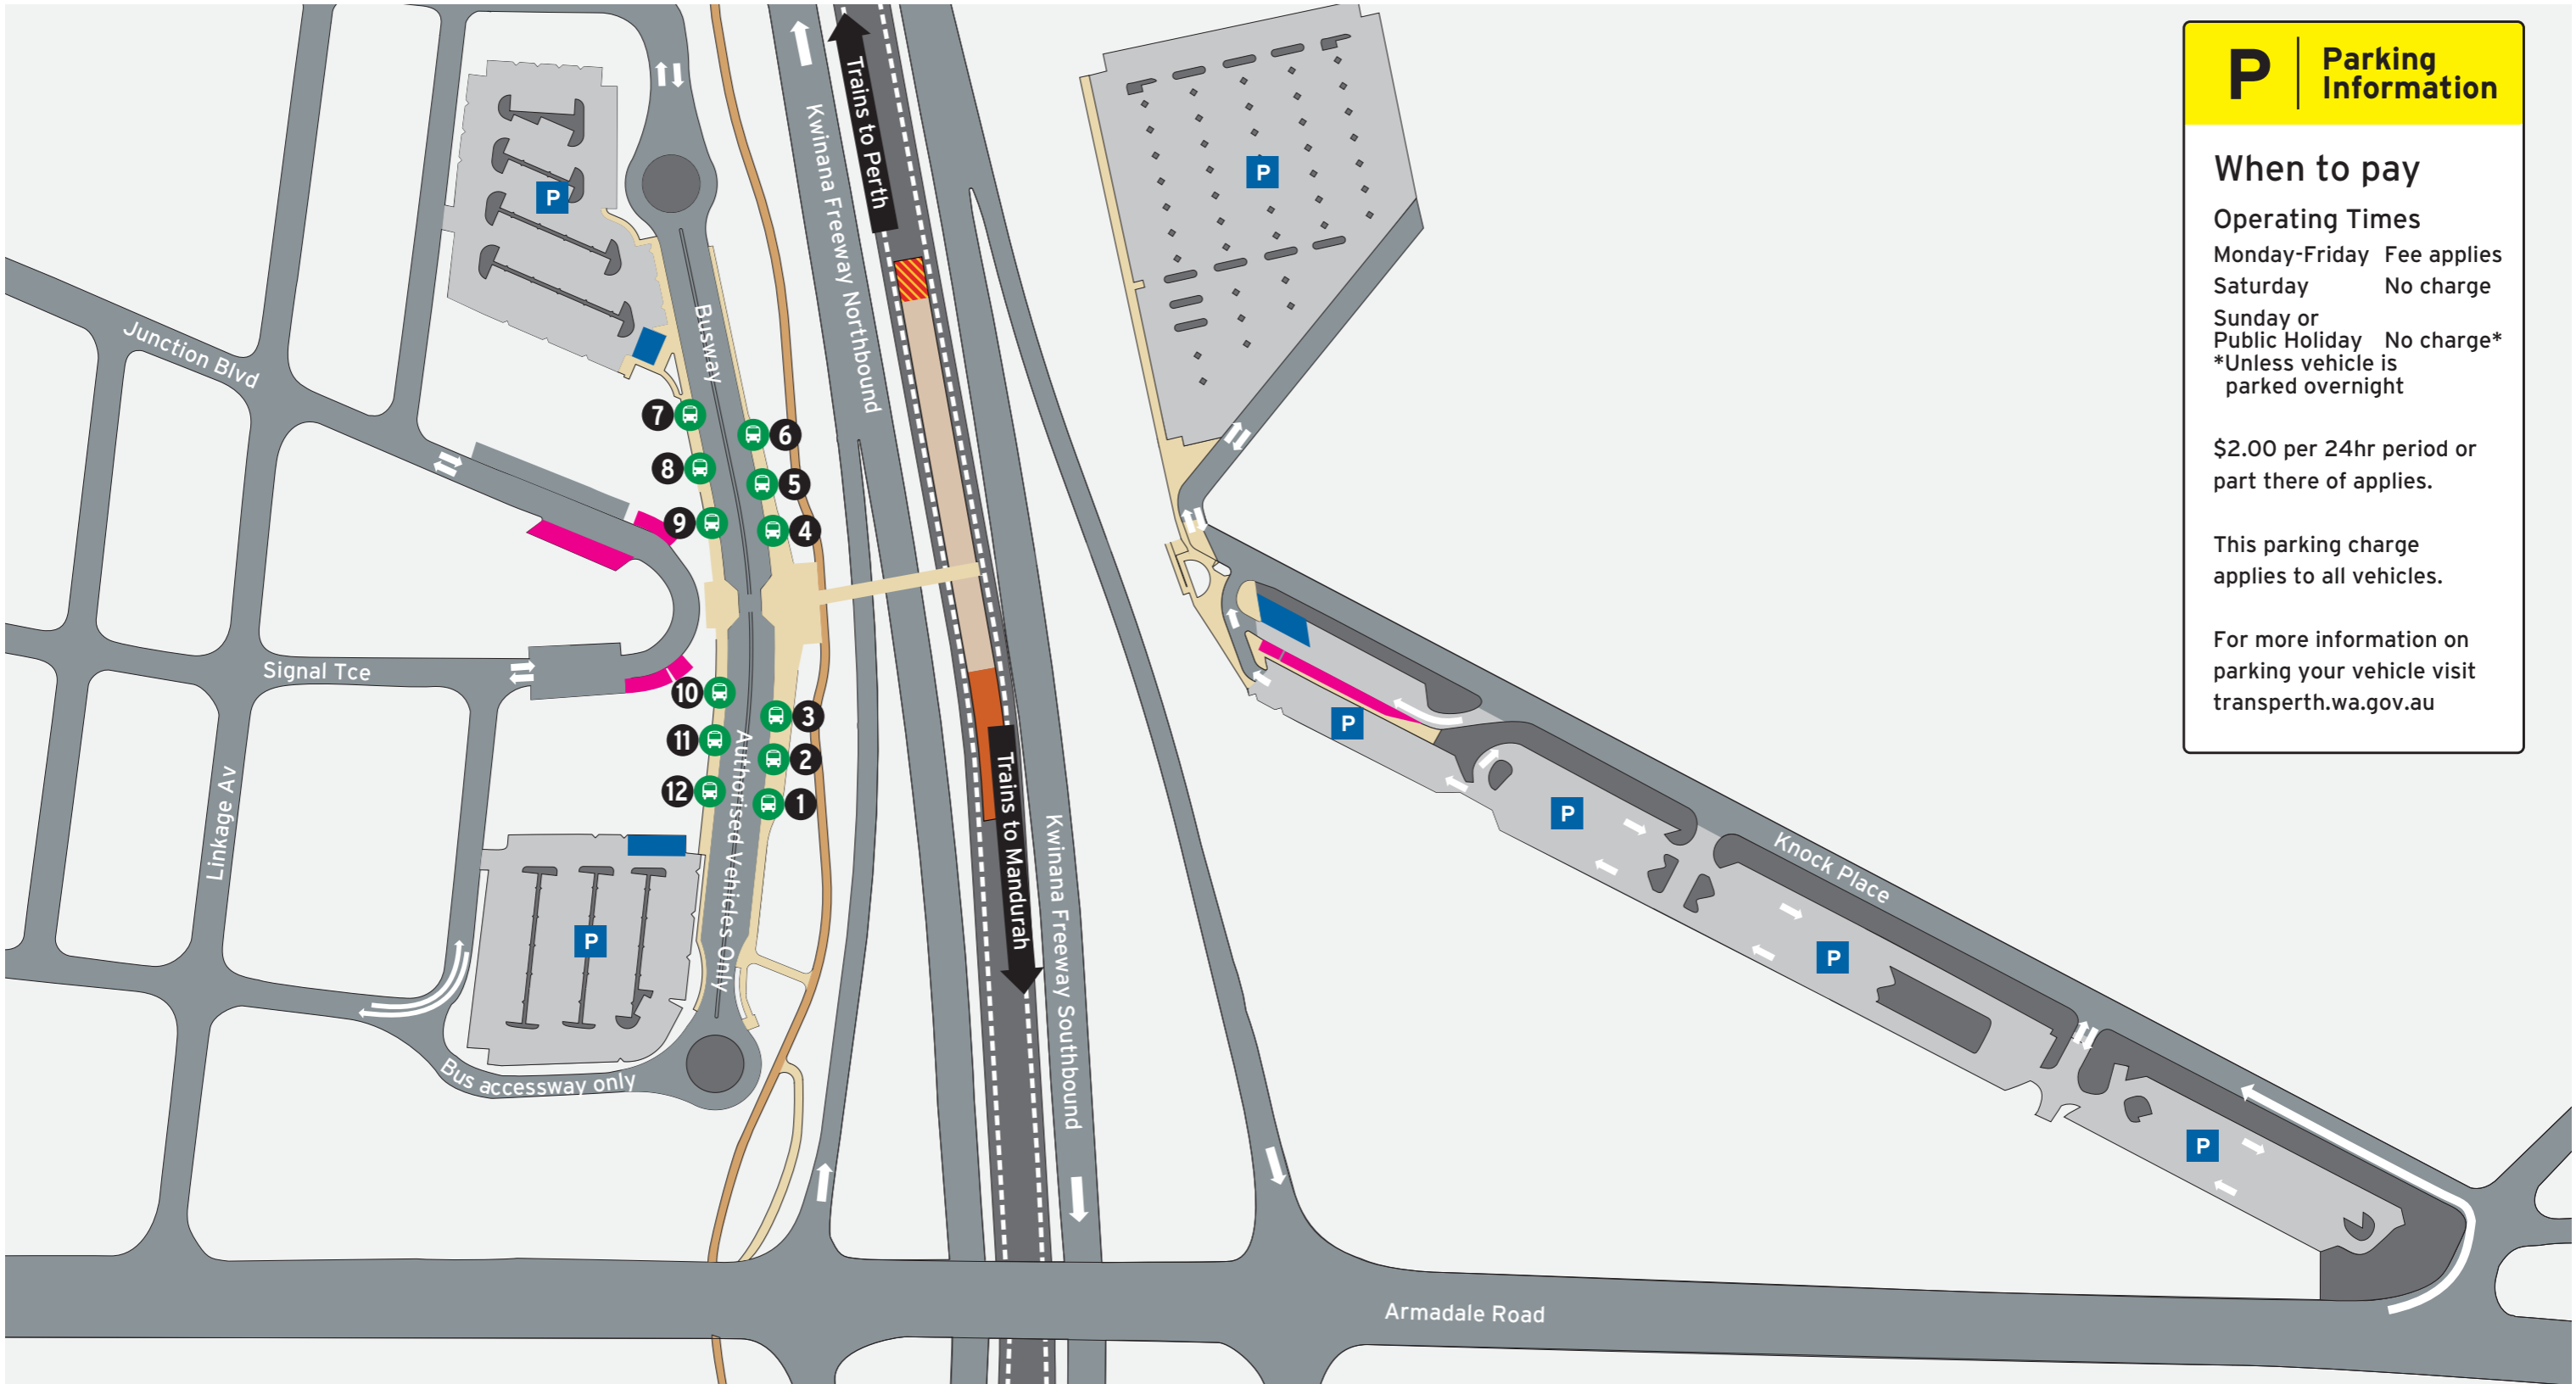

Cockburn Central Station - Access Map 1 of 2 Current as at 31/08/2021

Bus Stands

Stand	Route
1	525, 526
2	523, 527
3	233, 518
4	530, 531
5	532
6	School Specials
7	Transwa Set Down
8	514, 515
9	520
10	Set Down
11	Set Down
12	Train Replacement to Perth 909

Legend

		All Access	Lift	Ticket Barrier	Toilets - Male & Female Accessible Baby change room	Transperth Parking	Concourse & Ramp	Non-Accessible Area
North Point	Scale	Pedestrian Access	Escalator	Bus Stand		Pathways	Principal Shared Path	Temporary Platform
		Bicycle Access	Stairs			Platforms	Road	No Platform Access

P | Parking Information

When to pay

Operating Times
 Monday-Friday Fee applies
 Saturday No charge
 Sunday or Public Holiday No charge*
 *Unless vehicle is parked overnight

\$2.00 per 24hr period or part there of applies.

This parking charge applies to all vehicles.

For more information on parking your vehicle visit transperth.wa.gov.au

Legend

		Bike Locker	Motorbikes	ACROD Parking	SmartParker Machine	Concourse & Ramp	Non-Accessible Area
North Point	Scale	Bike Shelter	Bus Stand	Short Term Parking	Pathways	Principal Shared Path	Temporary Platform
		Bike U-rails	Taxi	Transperth Parking	Platforms	Road	No Platform Access