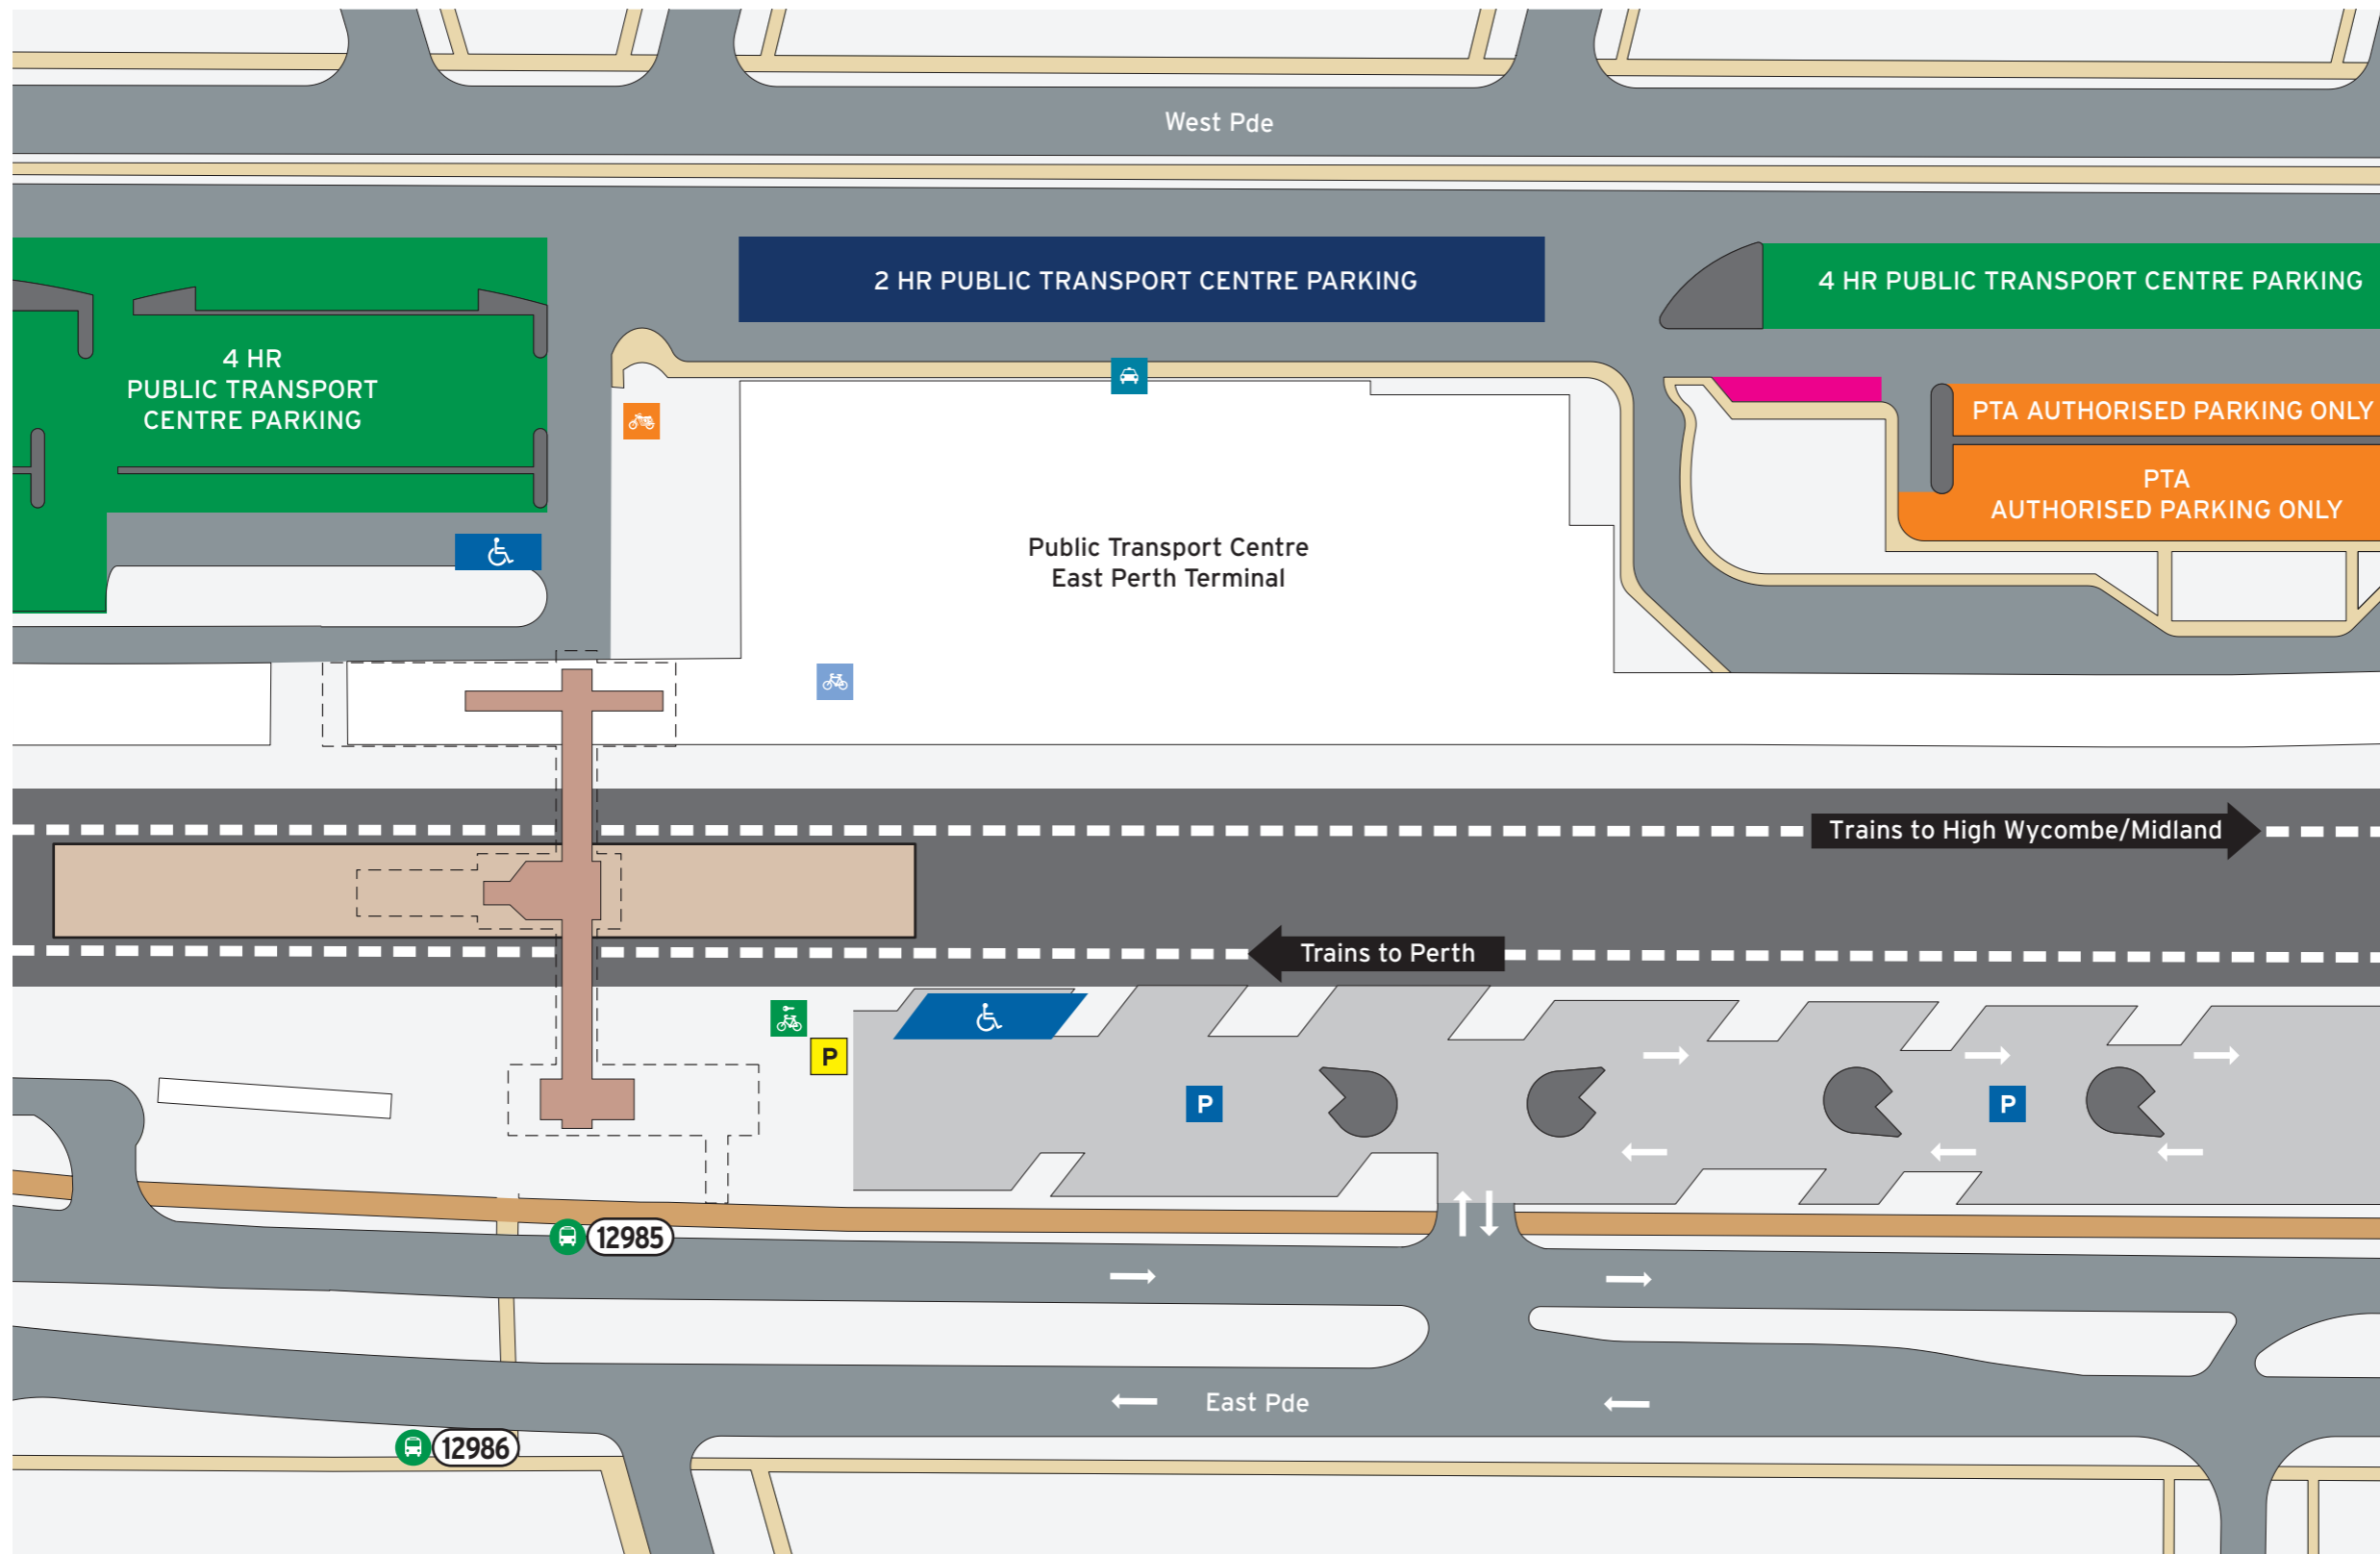

Bus Stands

Stand	Route
12985	Train Replacement to Midland 901
	Train Replacement to High Wycombe 902
12986	Train Replacement to Perth 901
	Train Replacement to Perth 902

Legend

		All Access	Lift	Bus Stand	Transperth Parking	Platforms	Principal Shared Path	Non-Accessible Area
North Point	Scale	Bicycle Access	Stairs		Pathways	Concourse & Ramp	Road	

P | Parking Information

When to pay

Operating Times
 Monday-Friday Fee applies
 Saturday No charge
 Sunday or Public Holiday No charge*
 *Unless vehicle is parked overnight

\$2.00 per 24hr period or part there of applies.

This parking charge applies to all vehicles.

For more information on parking your vehicle visit transperth.wa.gov.au

Legend

<p>North Point</p>	<p>0 10m Scale</p>	Bike Shelter	Bus Stand	ACROD Parking	SmartParker Machine	Principal Shared Path
		Bike U-rails	Taxi	Short Term Parking	Pathways	Road
		Motorbikes		Transperth Parking	Platforms	Non-Accessible Area