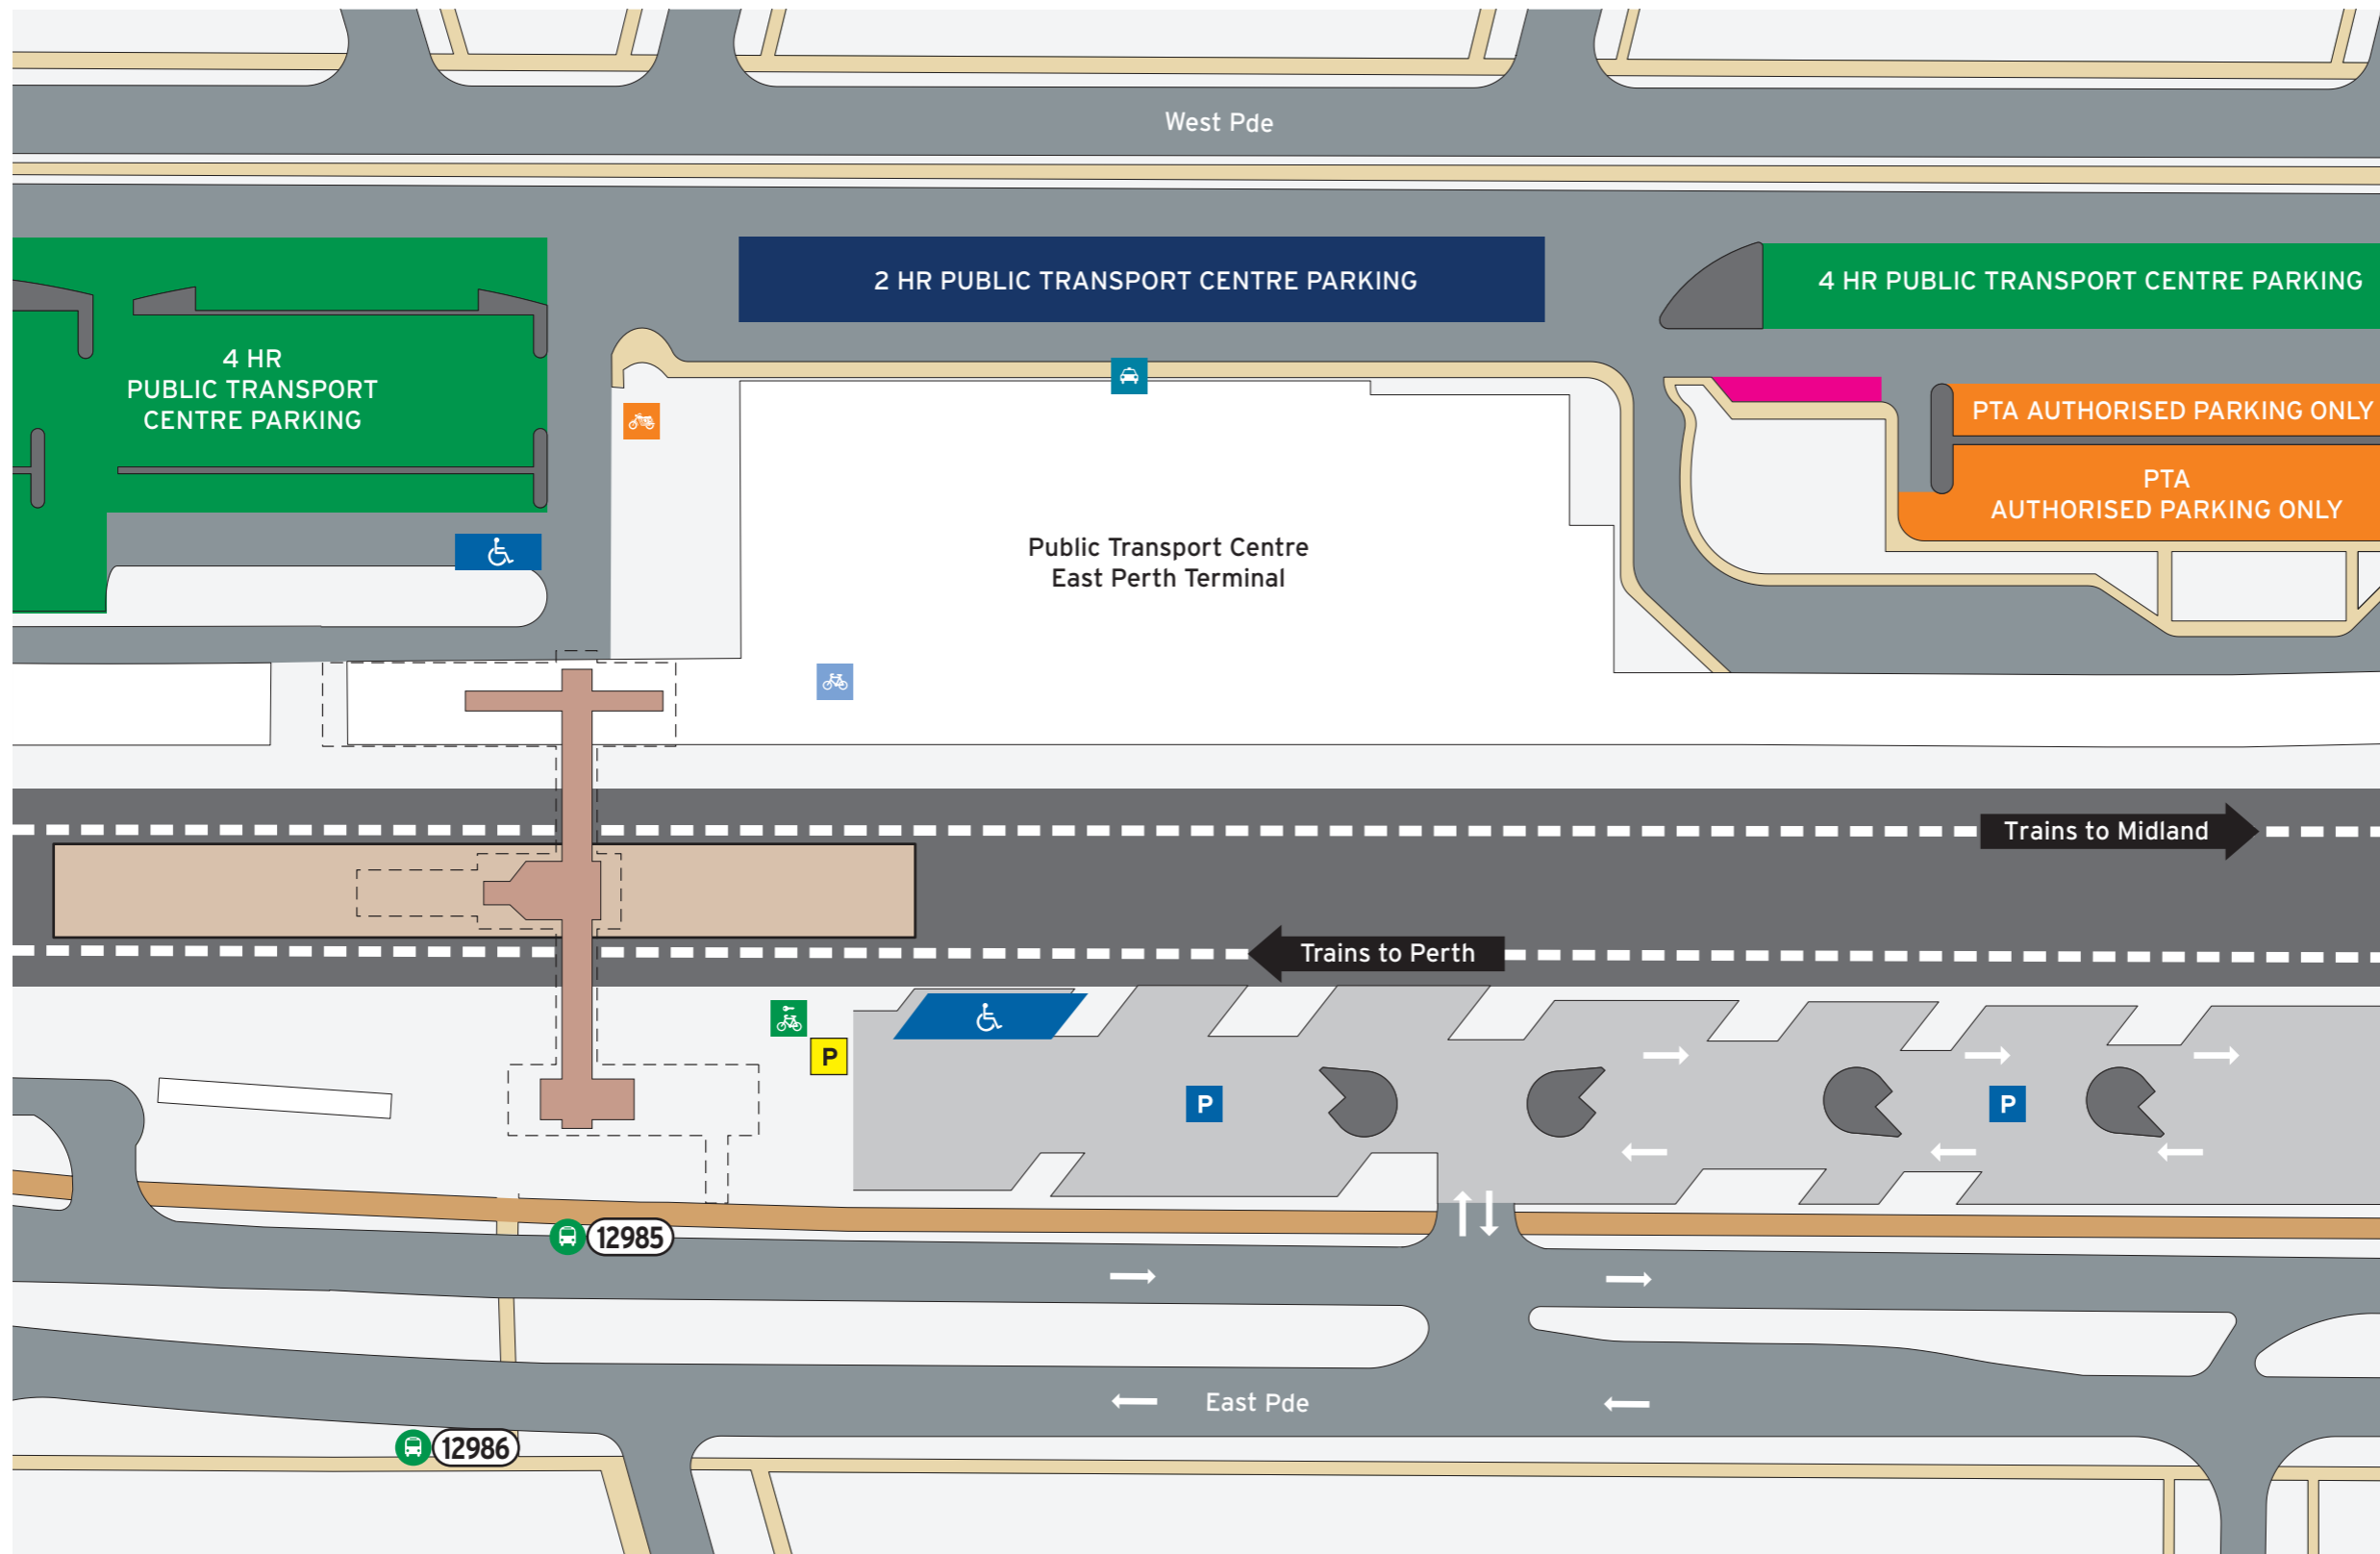

Bus Stands

Stand	Route
12985	Train Replacement to Midland 901
12986	Train Replacement to Perth 901

Legend

		All Access	Lift	Bus Stand	Transperth Parking	Platforms	Principal Shared Path	Non-Accessible Area
North Point	Scale	Bicycle Access	Stairs		Pathways	Concourse & Ramp	Road	

P | Parking Information

When to pay

Operating Times
 Monday-Friday Fee applies
 Saturday No charge
 Sunday or Public Holiday No charge*
 *Unless vehicle is parked overnight

\$2.00 per 24hr period or part there of applies.

This parking charge applies to all vehicles.

For more information on parking your vehicle visit transperth.wa.gov.au

Legend

		Bike Shelter	Bus Stand	ACROD Parking	SmartParker Machine	Principal Shared Path
North Point	Scale	Bike U-rails	Taxi	Short Term Parking	Pathways	Road
		Motorbikes		Transperth Parking	Platforms	Non-Accessible Area