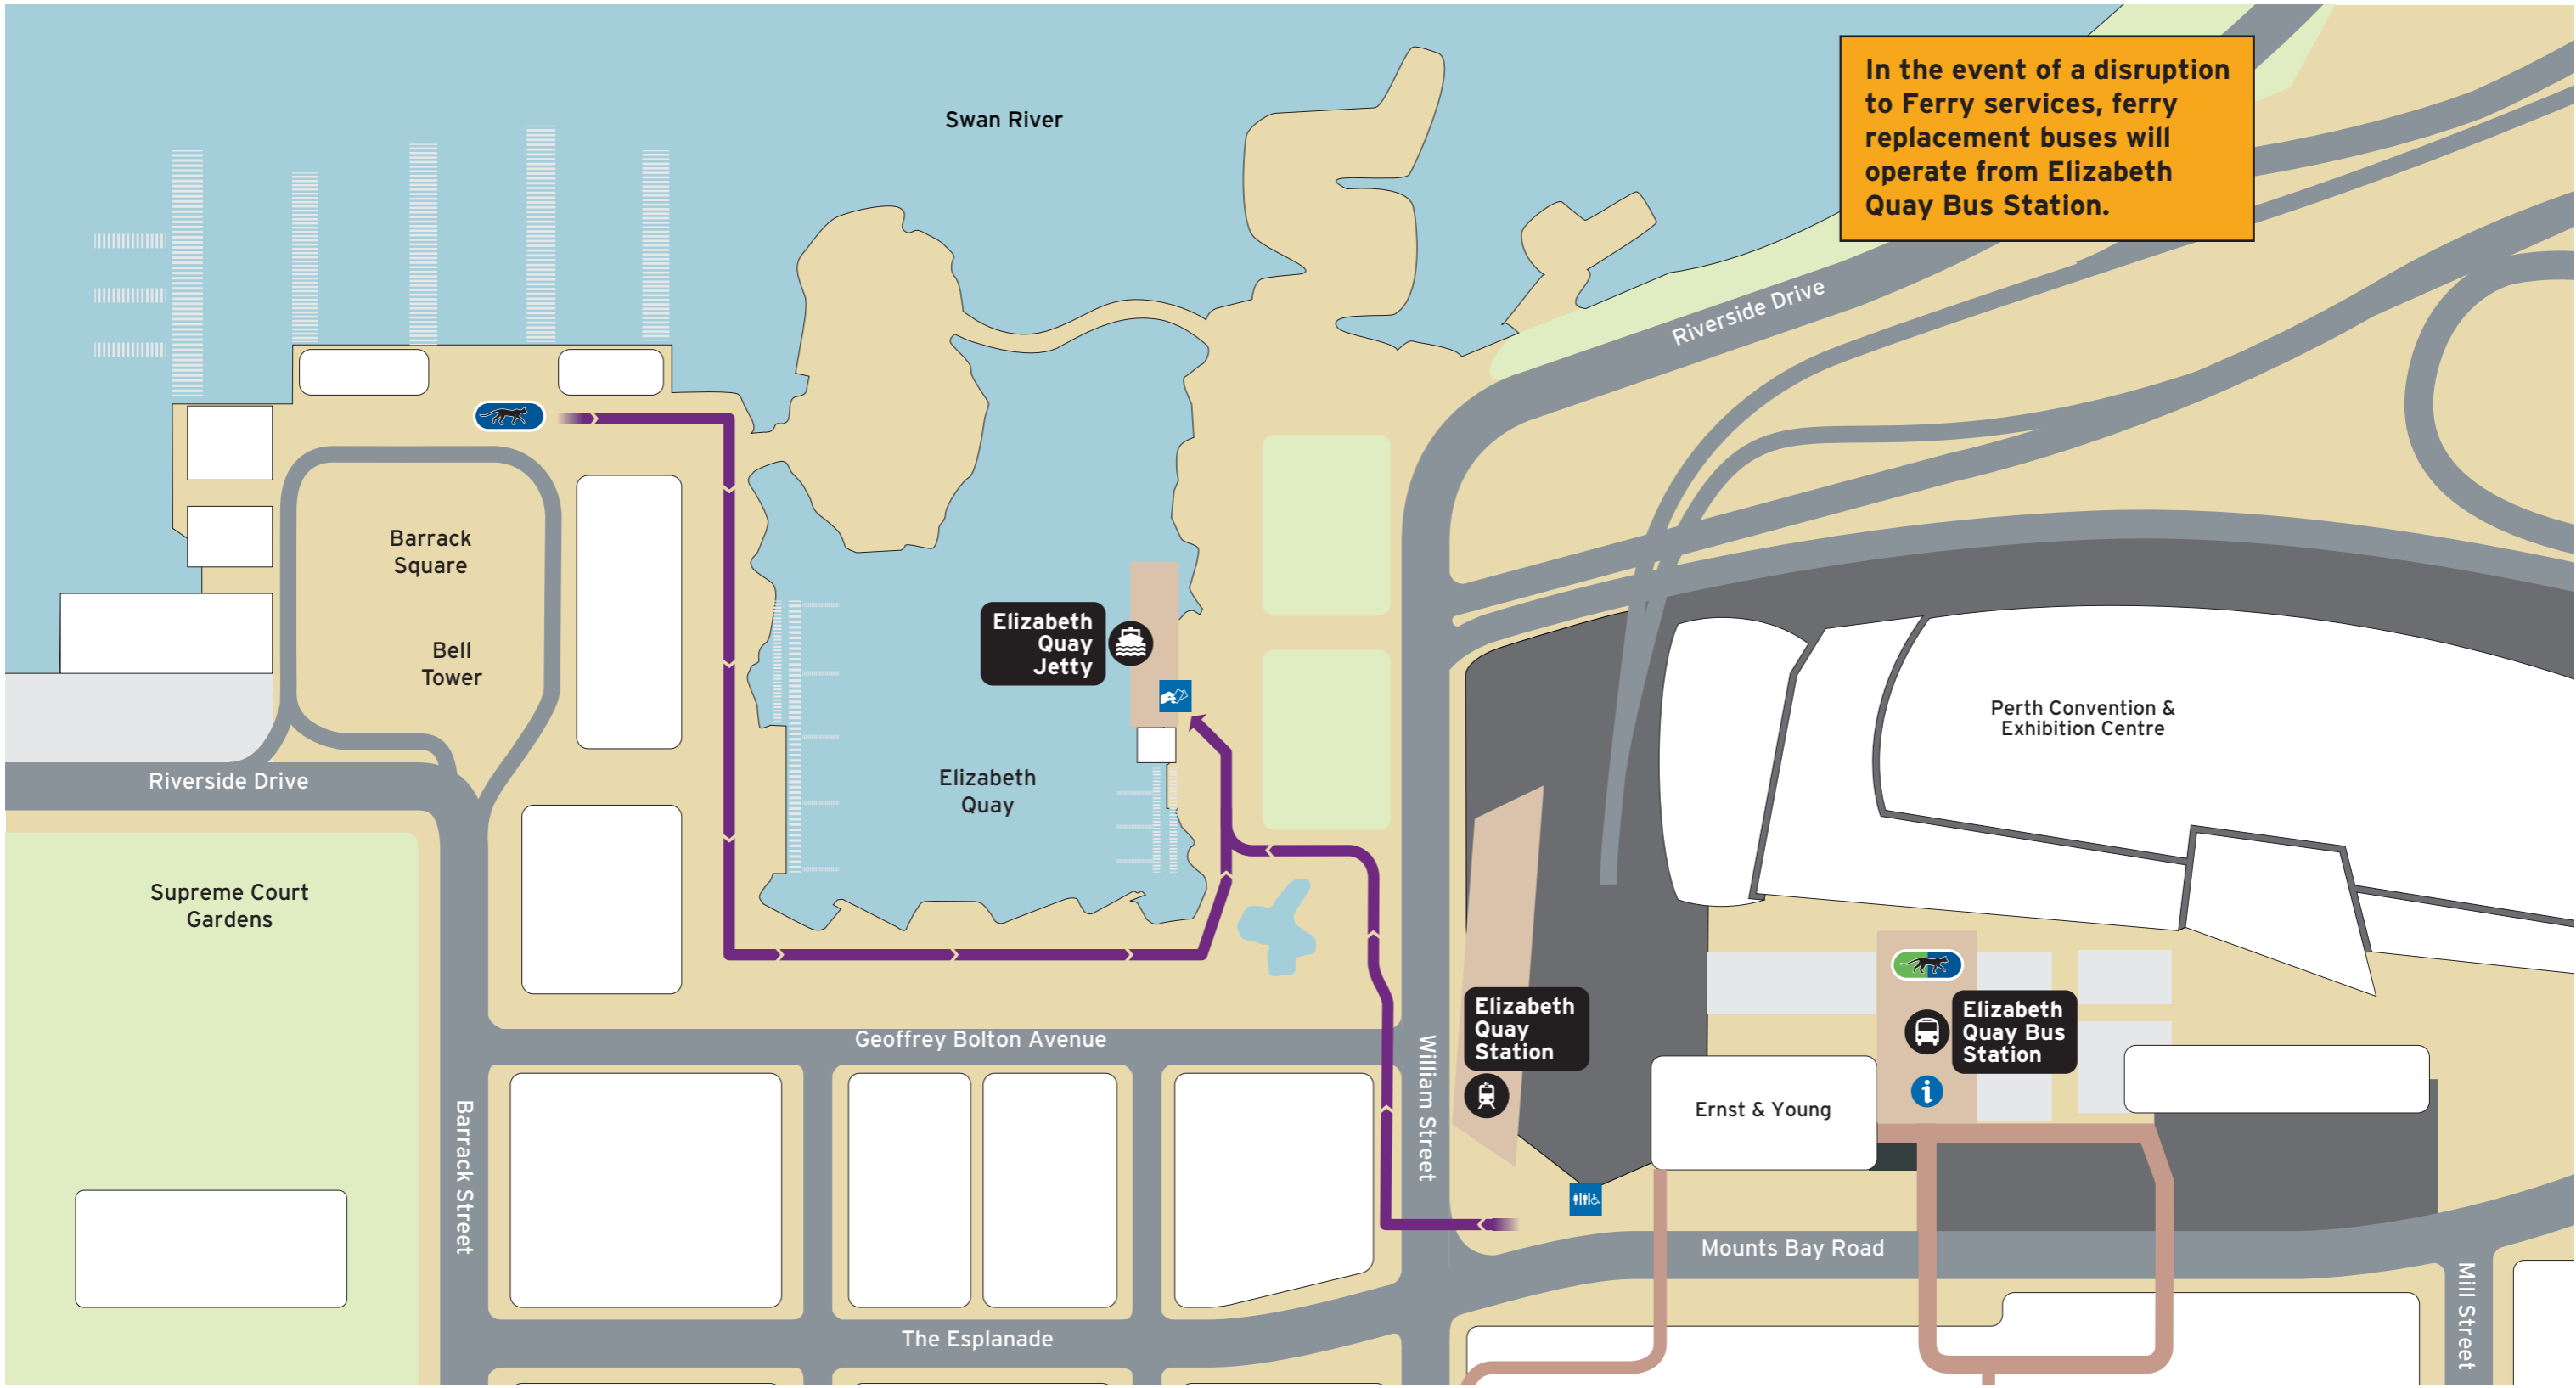

# Elizabeth Quay Jetty - Access Map

Current as at 31/08/2021

**In the event of a disruption to Ferry services, ferry replacement buses will operate from Elizabeth Quay Bus Station.**

## Legend

		All Access	Ticket Vending Machine	Toilets	Blue CAT	Pathways	Concourse & Ramp	Grass
North Point	Scale	InfoCentre	Bus Stand	Green/Blue CAT	Jetty	Road	Water	