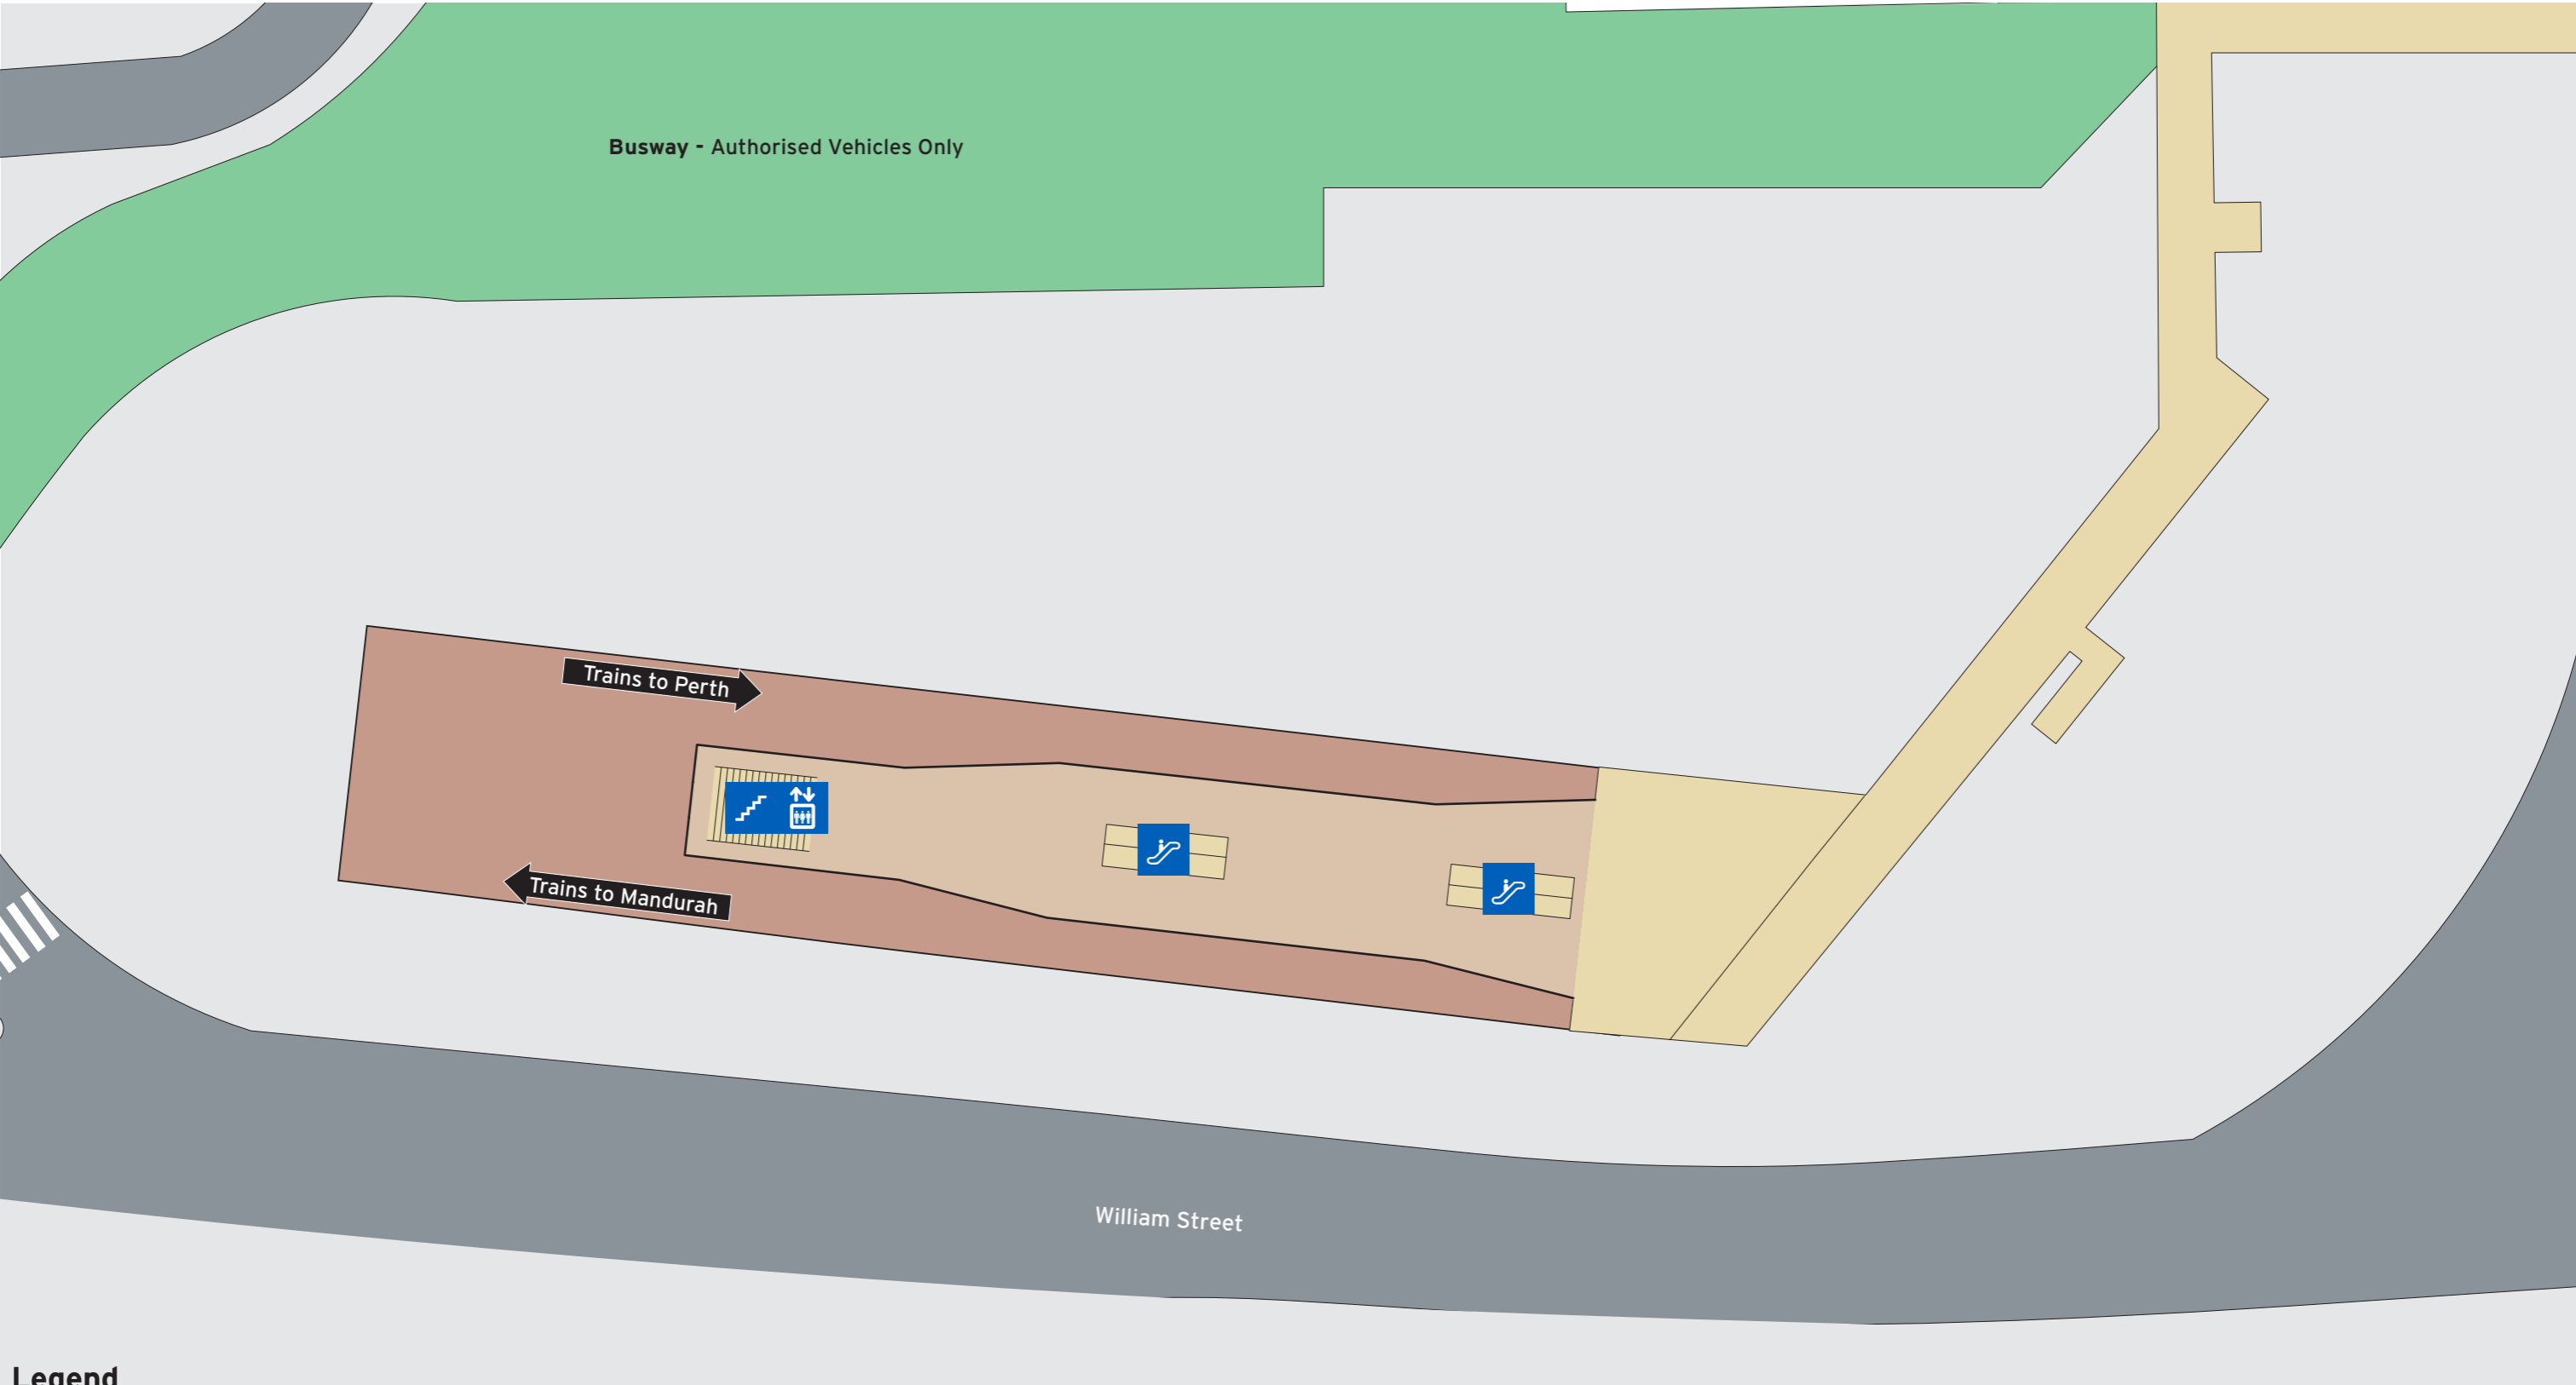

Legend

	Walking/Accessible Path	Toilets - Male & Female Accessible	Stairs	Road	Busway
	Pedestrian Access		Escalator	Pathways	
			Lift	Non-Accessible Area	
			Ticket Barrier	Concourse & Ramp	

Scale 0 20m

Legend

 North Point	 Stairs	 Road	 Busway
	 Escalator	 Pathways	
	 Lift	 Non-Accessible Area	
		 Concourse & Ramp	

Scale  
0 20m