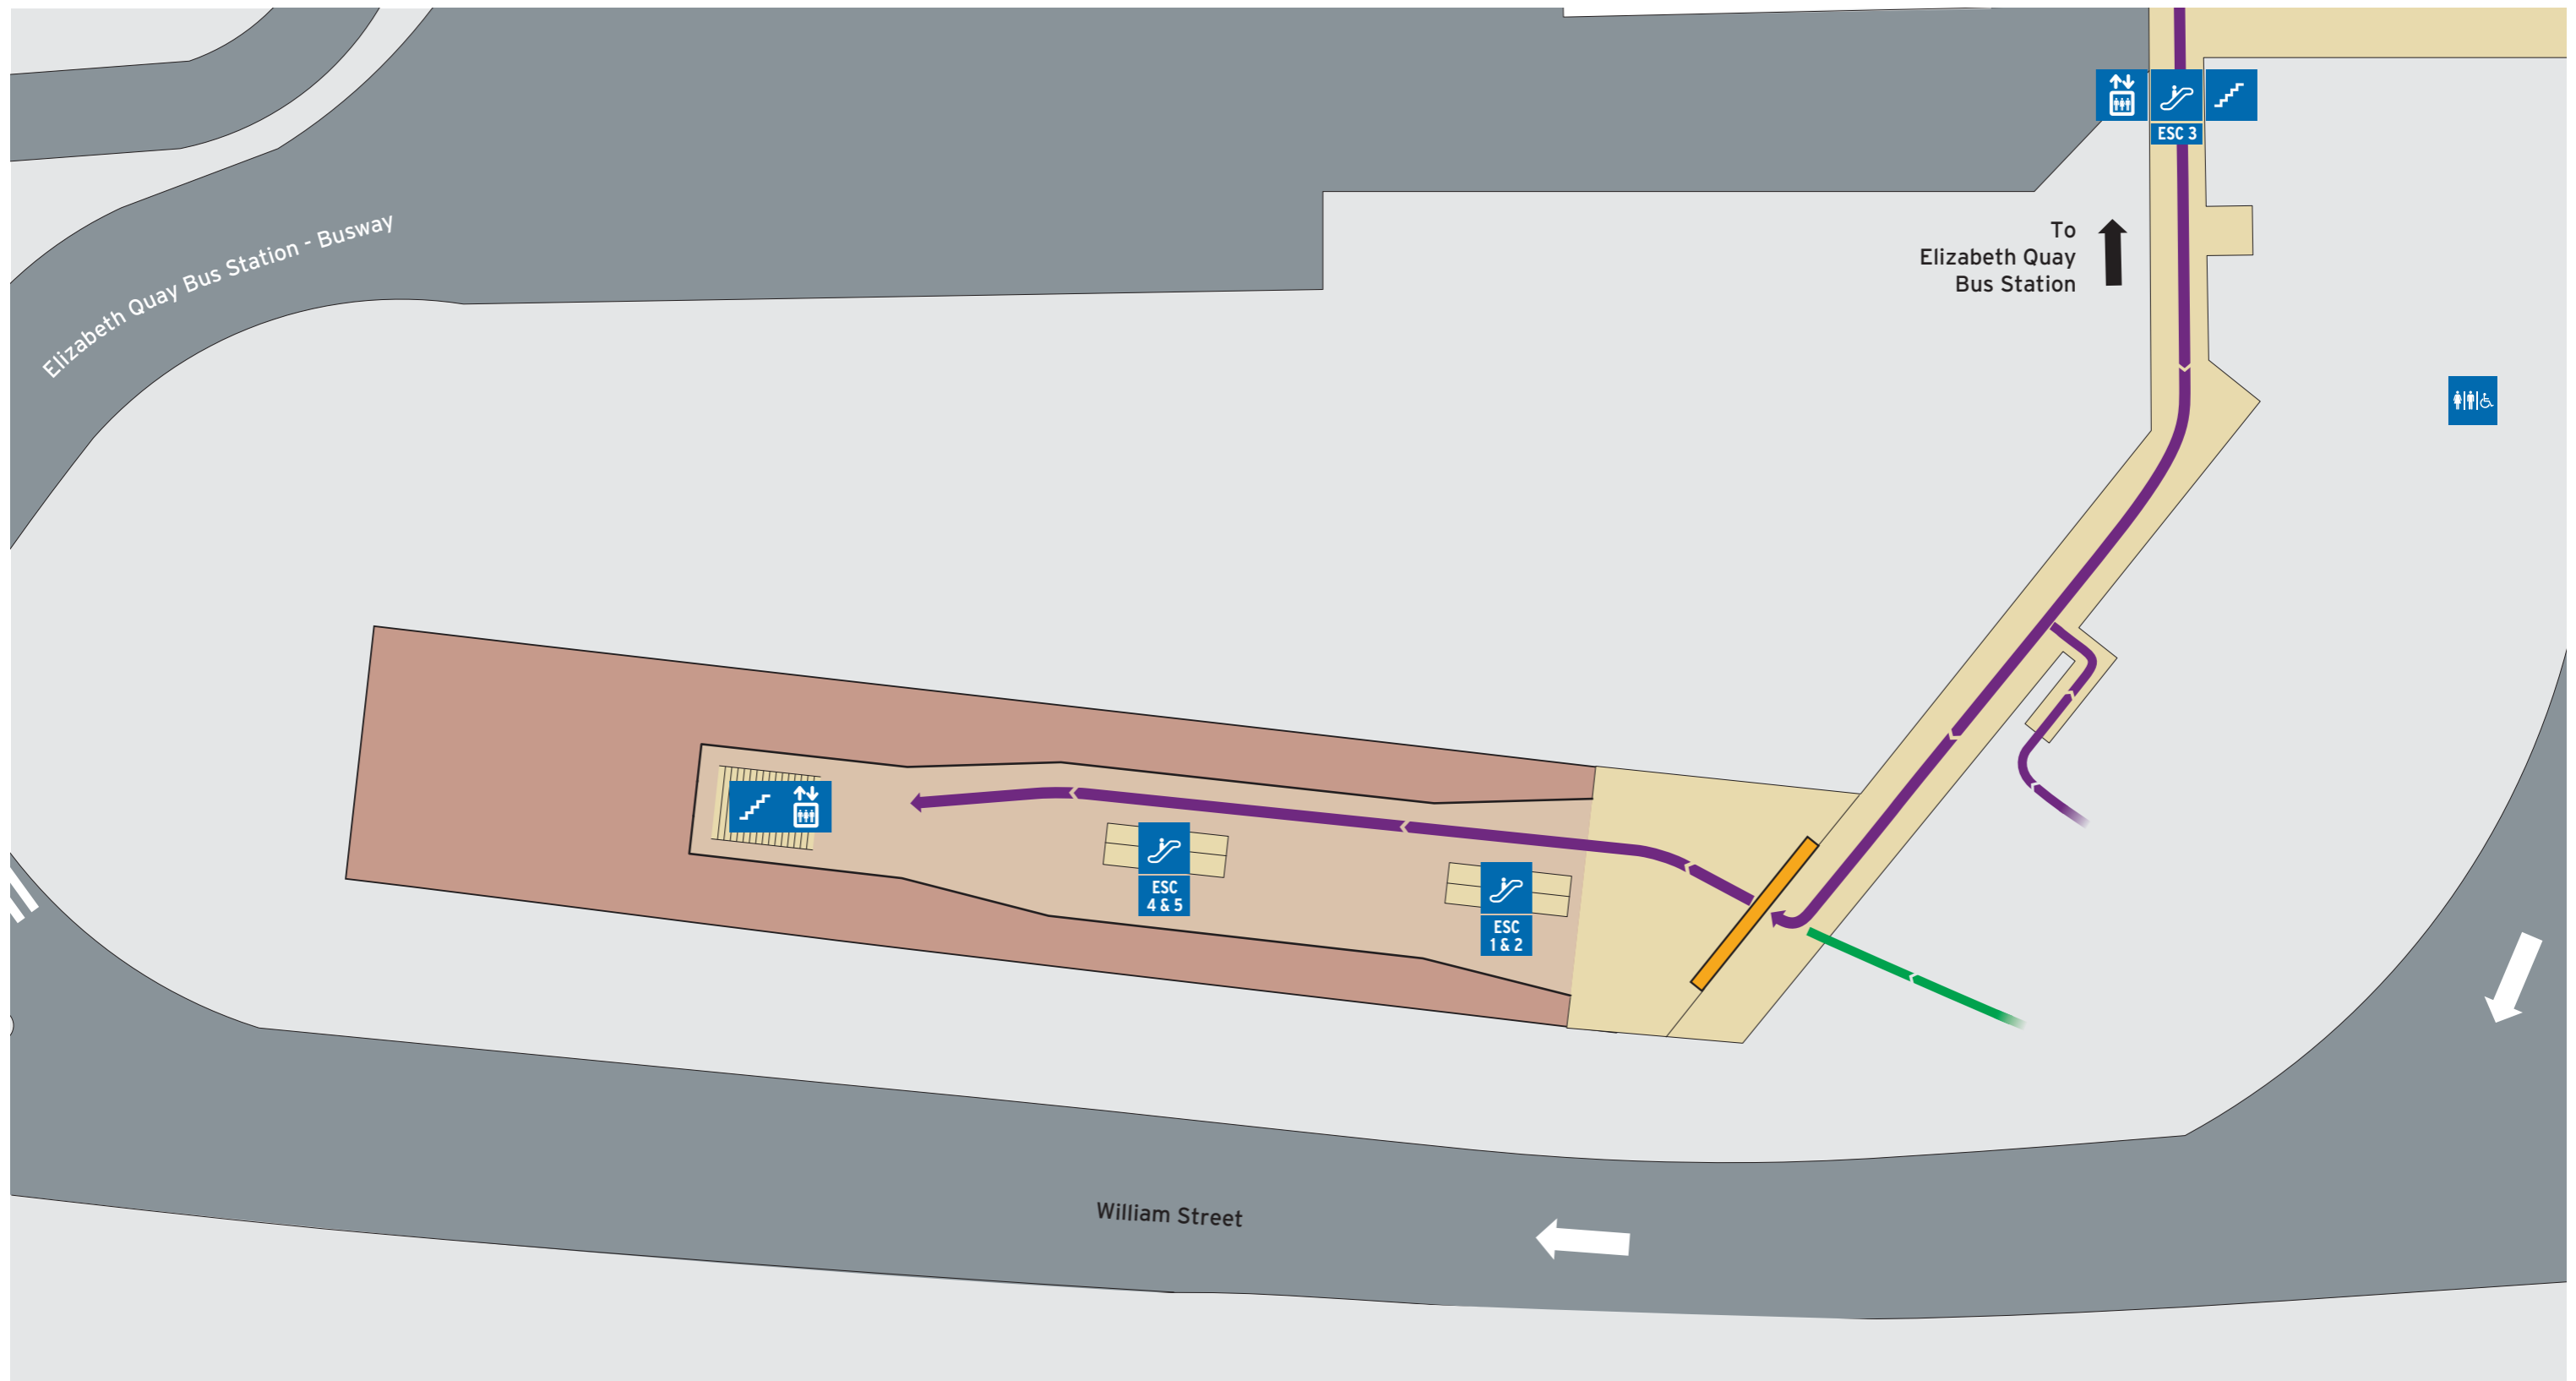

Elizabeth Quay Station - Access Map 1 of 2 Concourse Level

Current as at 05/05/2022

Legend

Elizabeth Quay Station - Access Map 2 of 2 Platform Level

Current as at 05/05/2022

Legend

 North Point	 Scale	 Escalator	 Stairs	 Pathways	 Concourse & Ramp
		 Lift		 Platforms	 Road