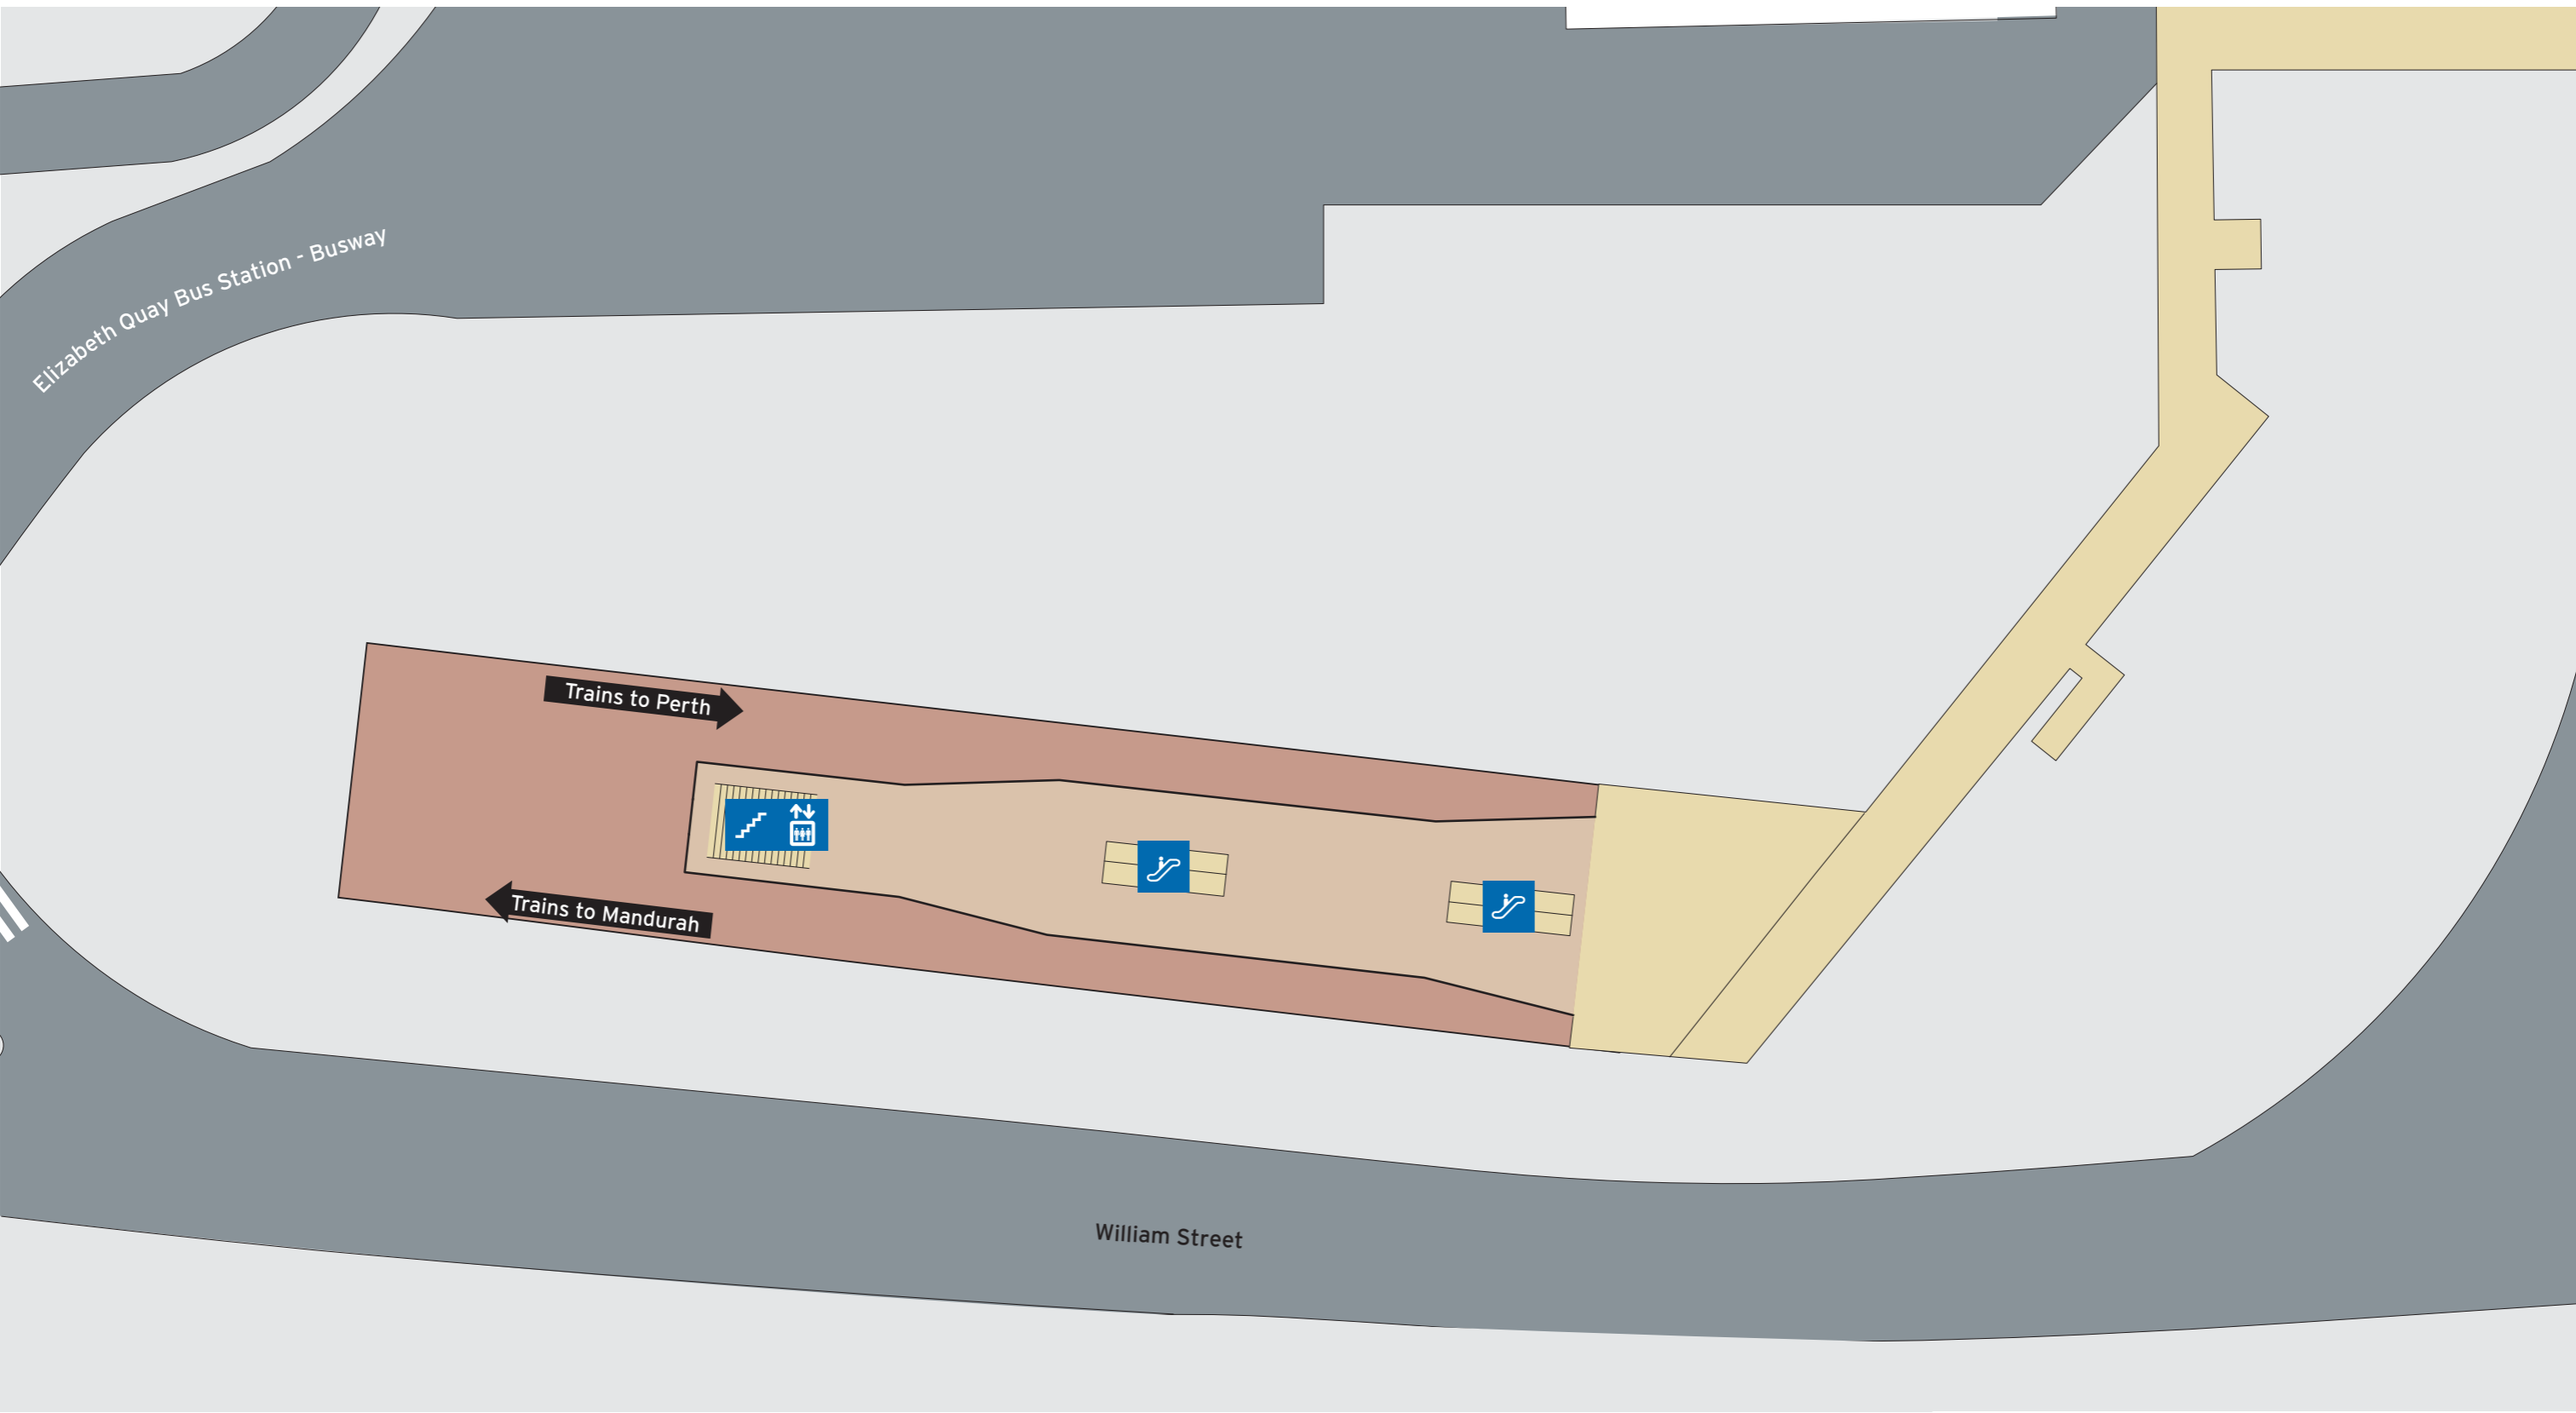

Elizabeth Quay Station - Access Map 1 of 2 Concourse Level

Current as at 05/05/2022

Legend

Elizabeth Quay Station - Access Map 2 of 2 Platform Level

Current as at 05/05/2022

Legend

 North Point	 Scale	 Escalator	 Stairs	 Pathways	 Concourse & Ramp
		 Lift		 Platforms	 Road