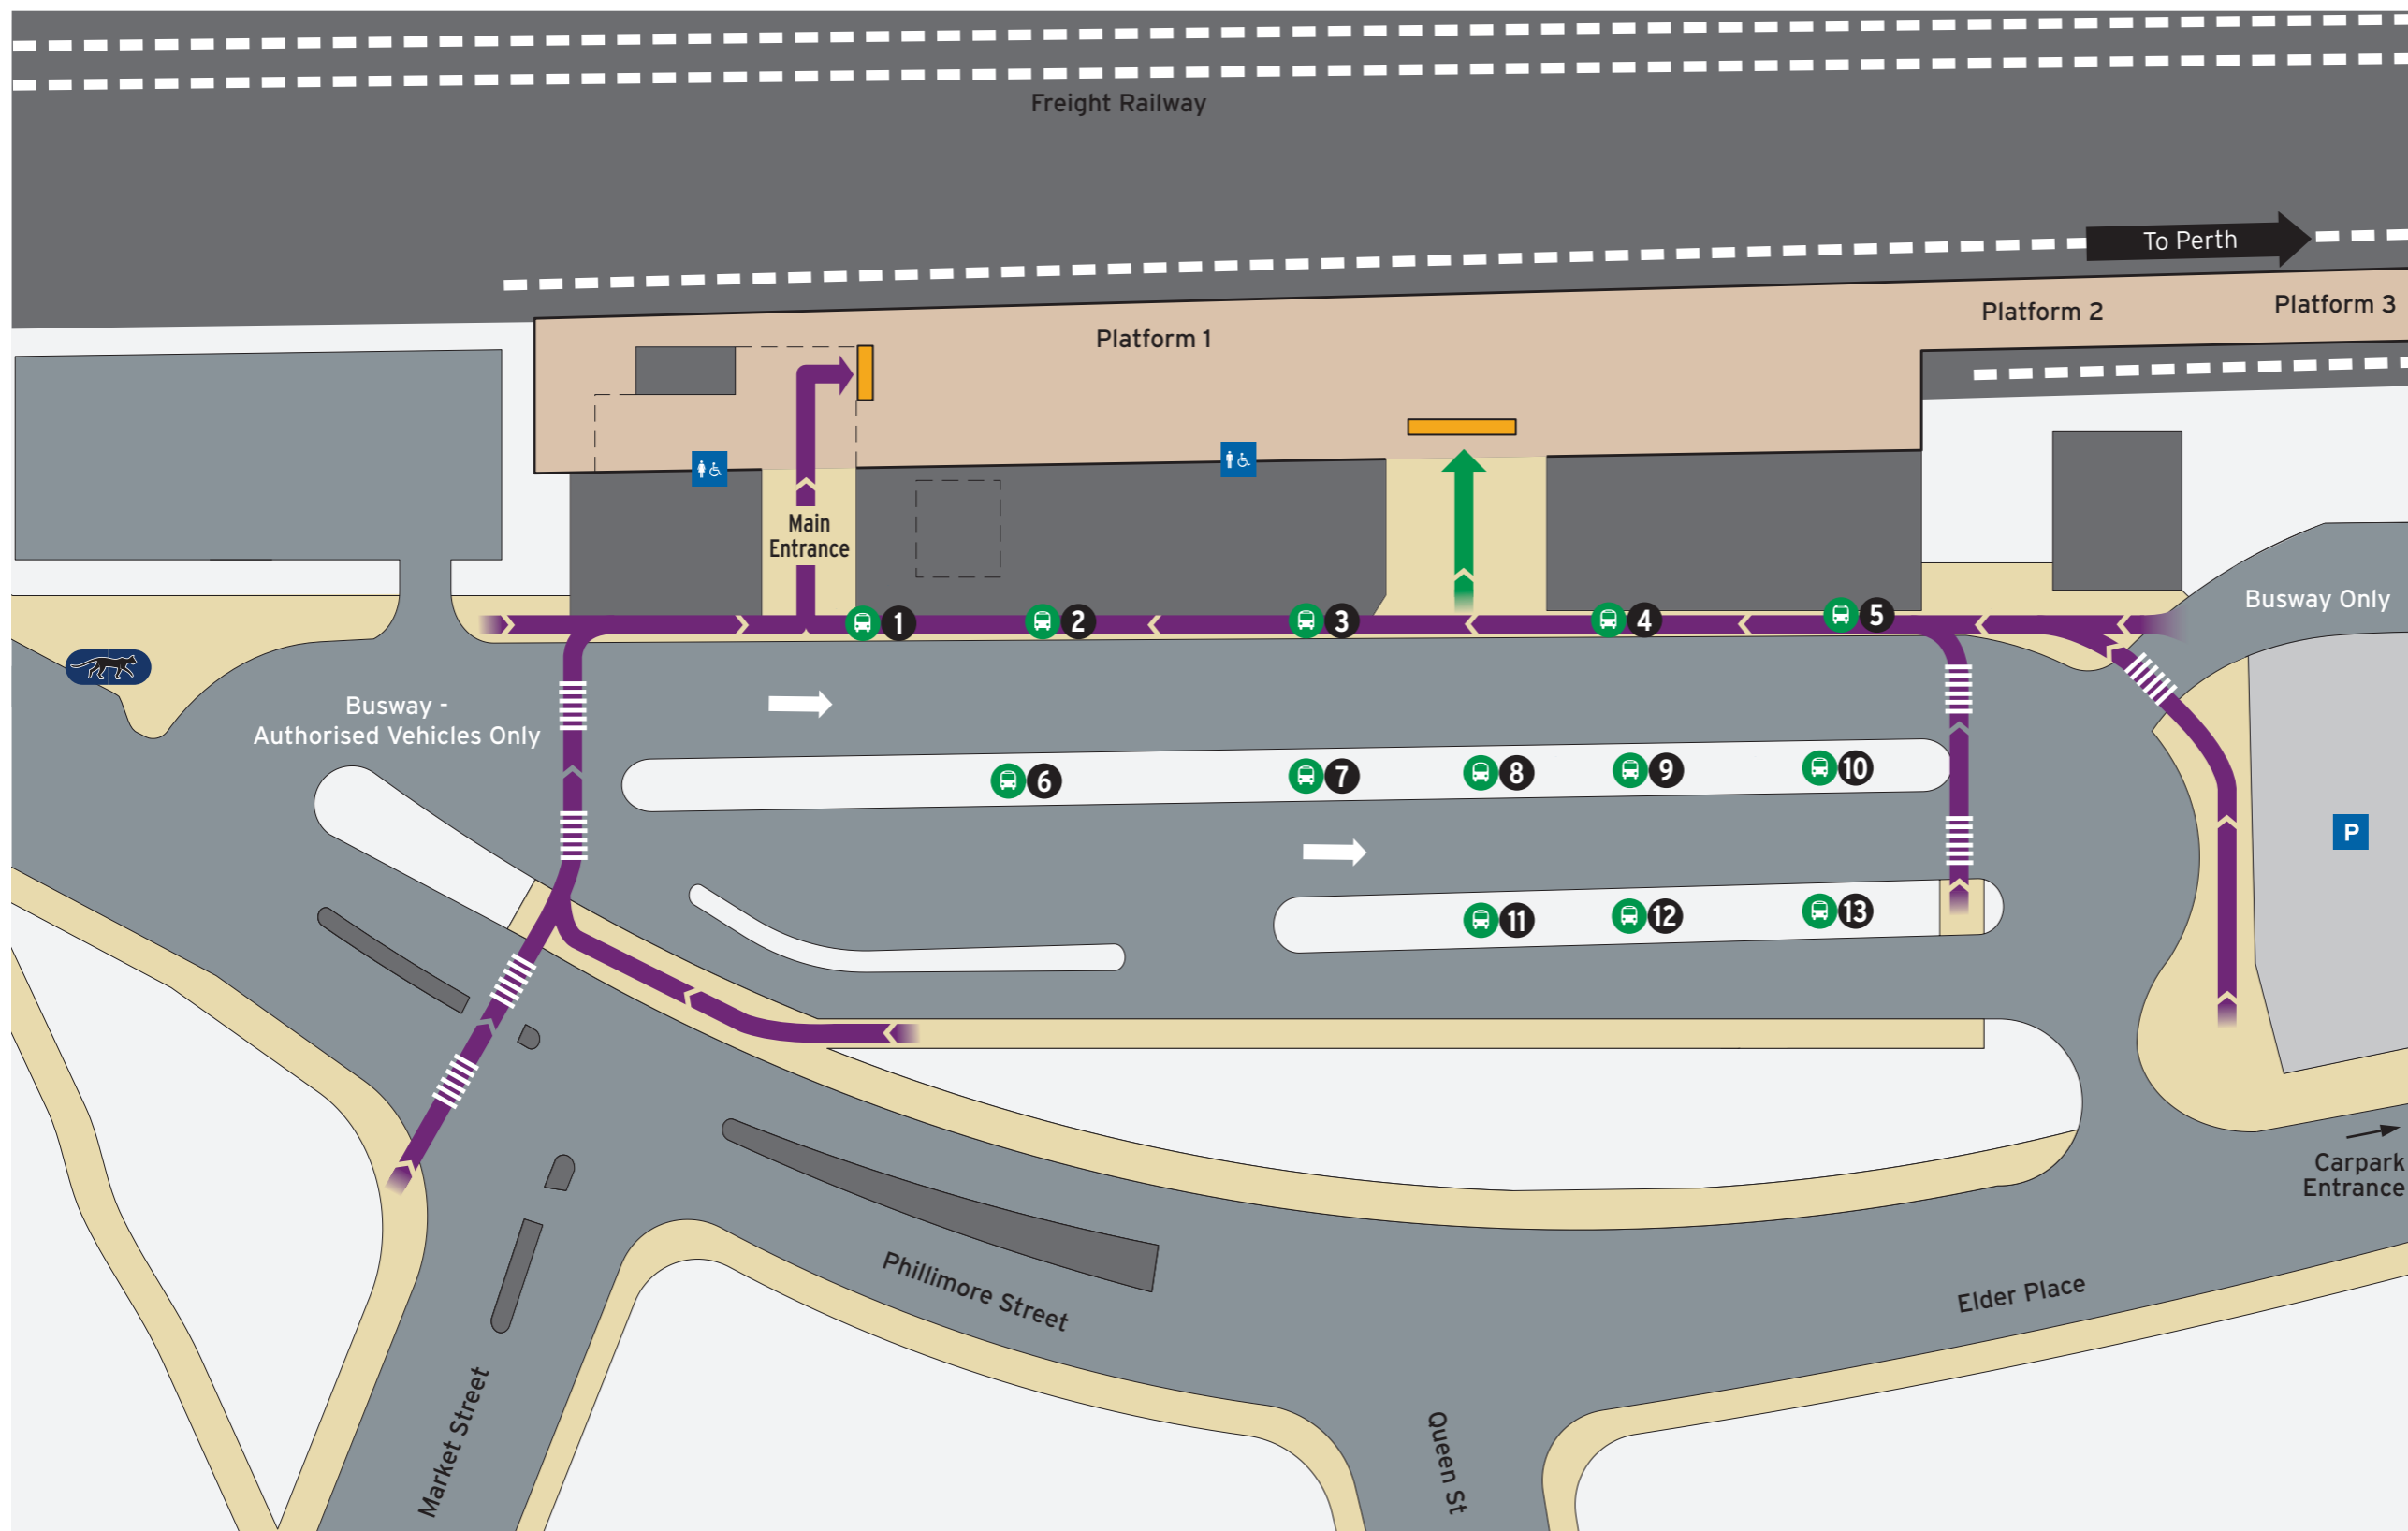

# Fremantle Station - Access Map 1 of 2

Current as at 31/08/2021

## Bus Stands

Stand	Route
1	Set Down
2	Set Down 659 to Optus Stadium <b>Train Replacement to Perth 906</b>
3	548
4	549
5	500, 520, 530, 531, 532
6	Set Down
7	999
8	511, 513
9	103, 107
10	998
11	111, 910
12	148, 158, 160, 500
13	501, 915

## Legend

		All Access	Ticket Barrier	Toilets - Female Accessible	Transperth Parking	Pathways	Road
North Point	Scale	Pedestrian Access	Bus Stand	Toilets - Male Accessible		Platforms	Non-Accessible Area

This parking charge applies to all vehicles.

For more information on parking your vehicle visit [transperth.wa.gov.au](http://transperth.wa.gov.au)

**Legend**

		Bus Stand	Motorbikes	Platforms	Road	Transperth Parking	ACROD Parking
North Point	Scale	Taxi	Pathways	Non-Accessible Area	Short Term Parking	SmartParker Machine	