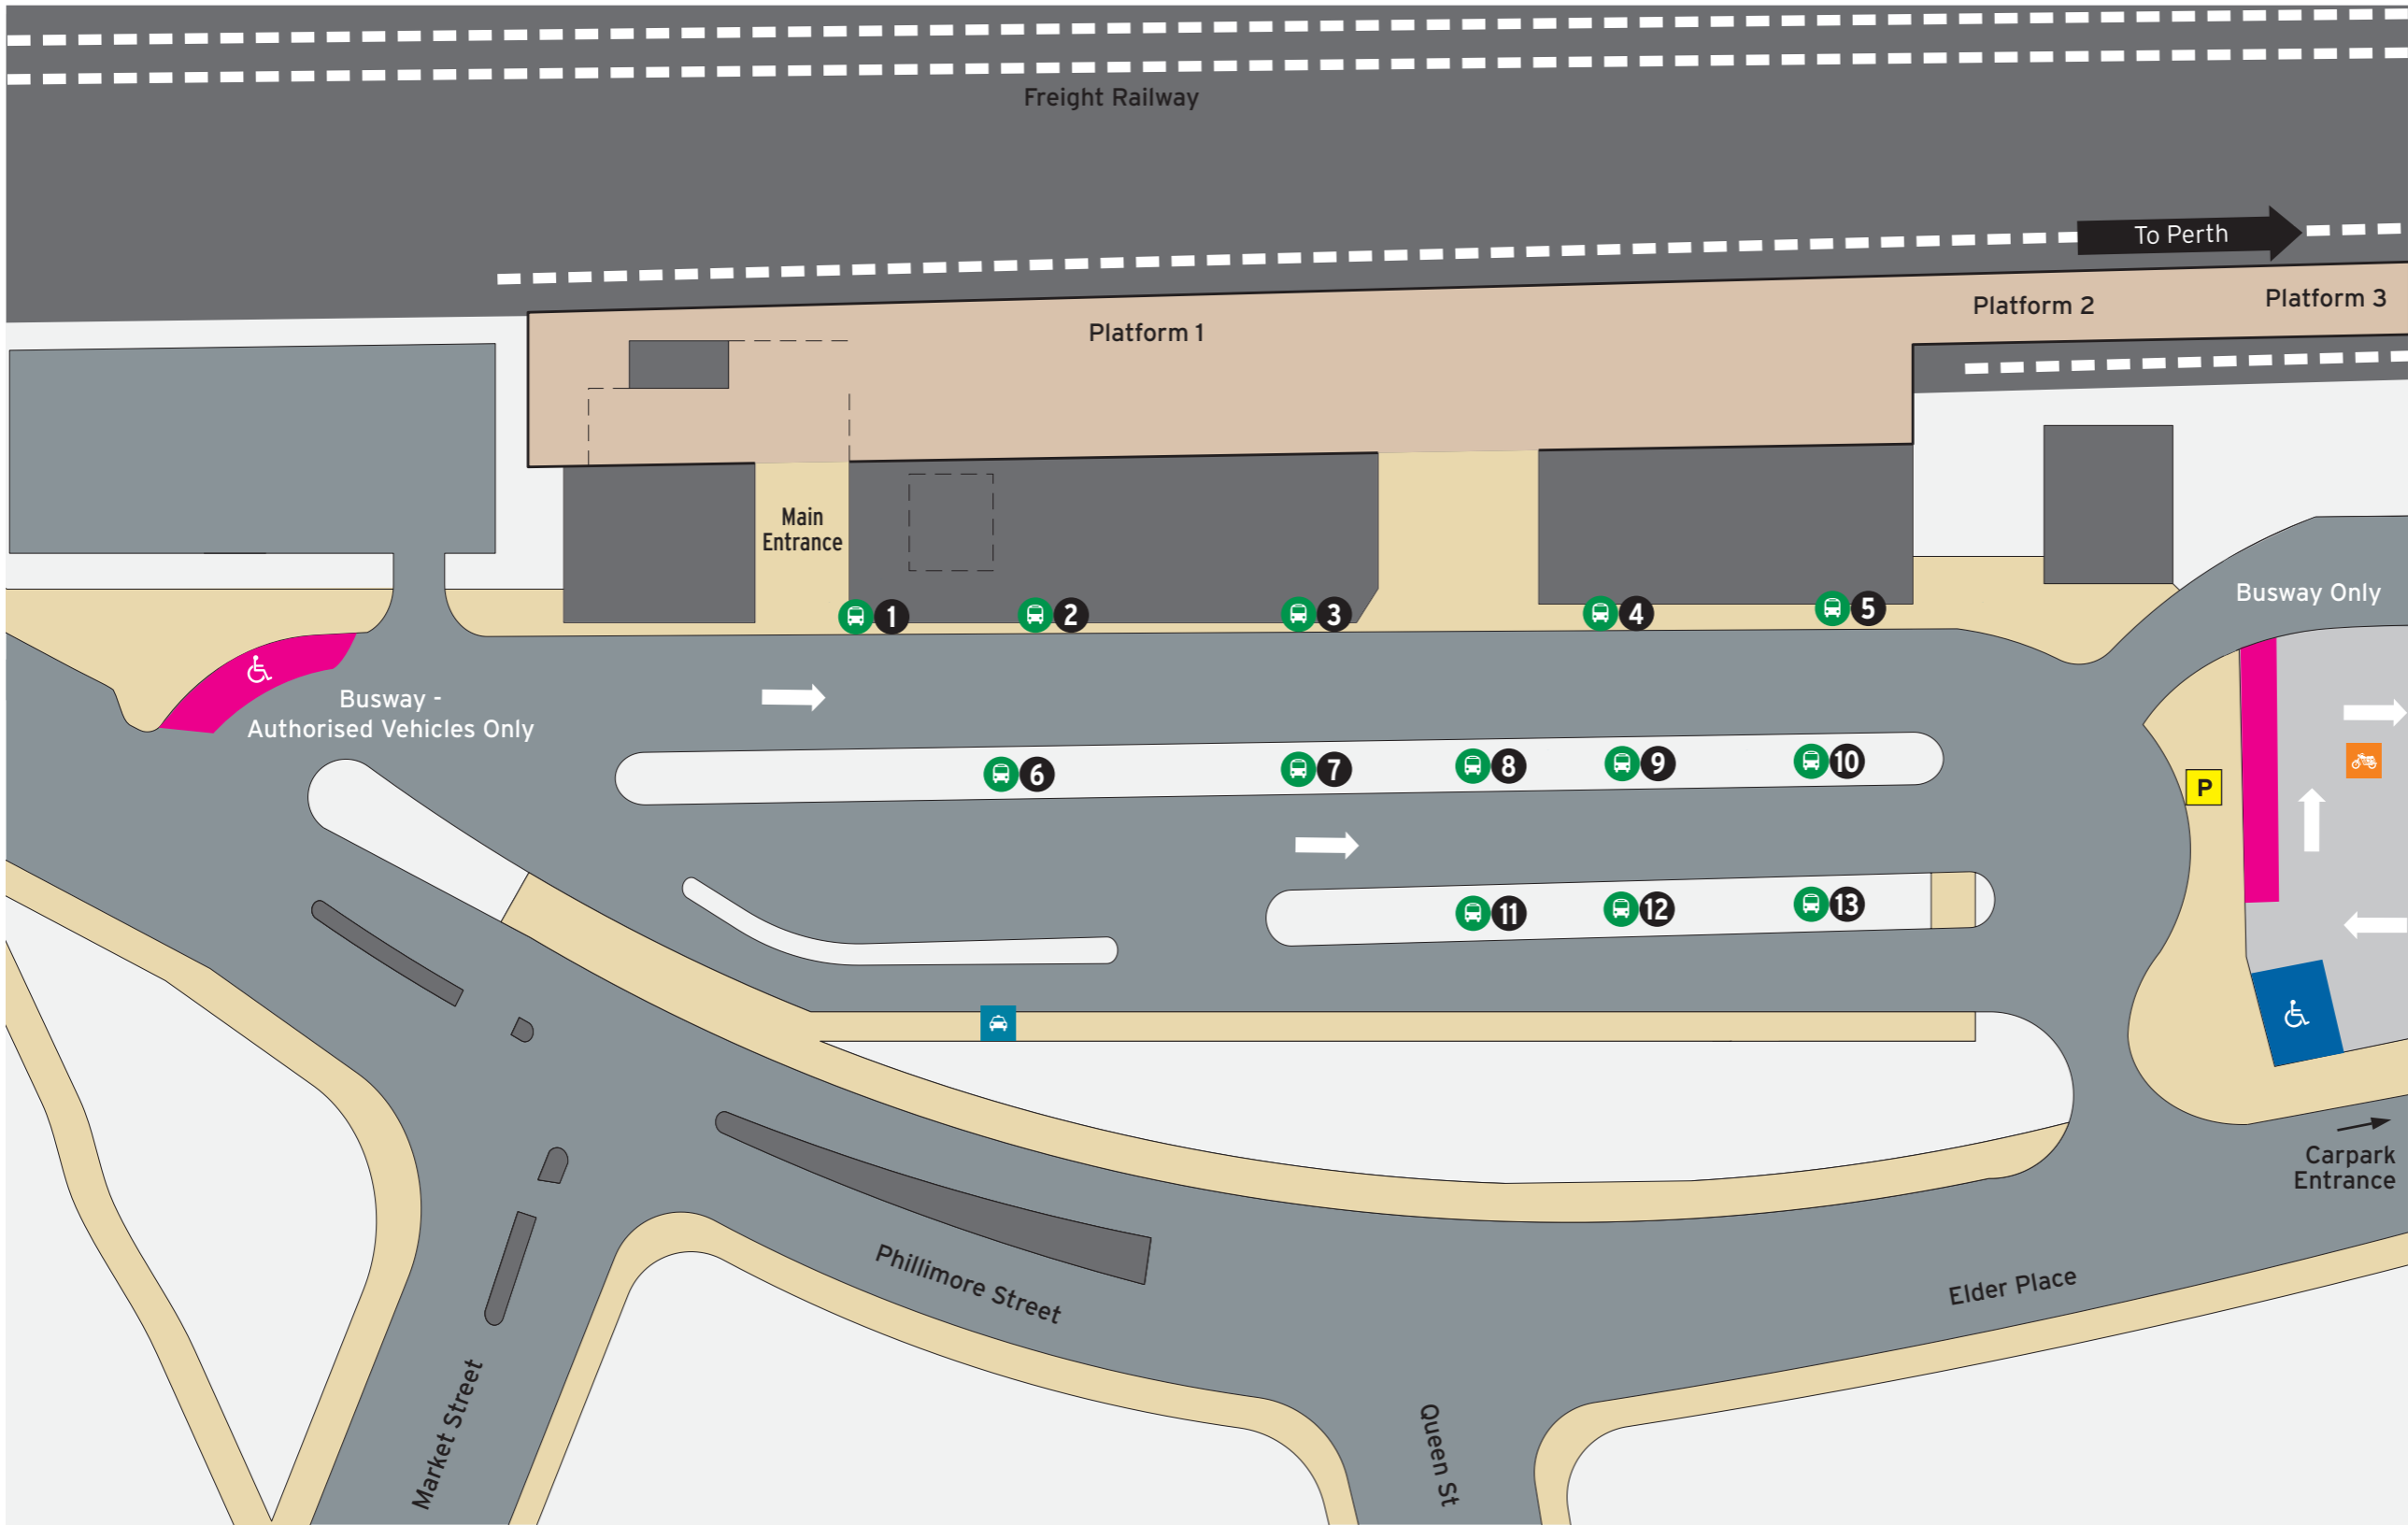

# Fremantle Station - Access Map 1 of 2

Current as at 31/08/2021

## Bus Stands

Stand	Route
1	Set Down
2	Set Down 659 to Optus Stadium <b>Train Replacement to Perth 906</b>
3	548
4	549
5	500, 520, 530, 531, 532
6	Set Down
7	999
8	511, 513
9	103, 107
10	998
11	111, 910
12	148, 158, 160, 500
13	501, 915

## Legend

		All Access	Ticket Barrier	Toilets - Female Accessible	Transperth Parking	Pathways	Road
North Point	Scale	Pedestrian Access	Bus Stand	Toilets - Male Accessible		Platforms	Non-Accessible Area

This parking charge applies to all vehicles.

For more information on parking your vehicle visit [transperth.wa.gov.au](http://transperth.wa.gov.au)

**Legend**

		Bus Stand	Motorbikes	Platforms	Road	Transperth Parking	ACROD Parking
North Point	Scale	Taxi	Pathways	Non-Accessible Area	Short Term Parking	SmartParker Machine	