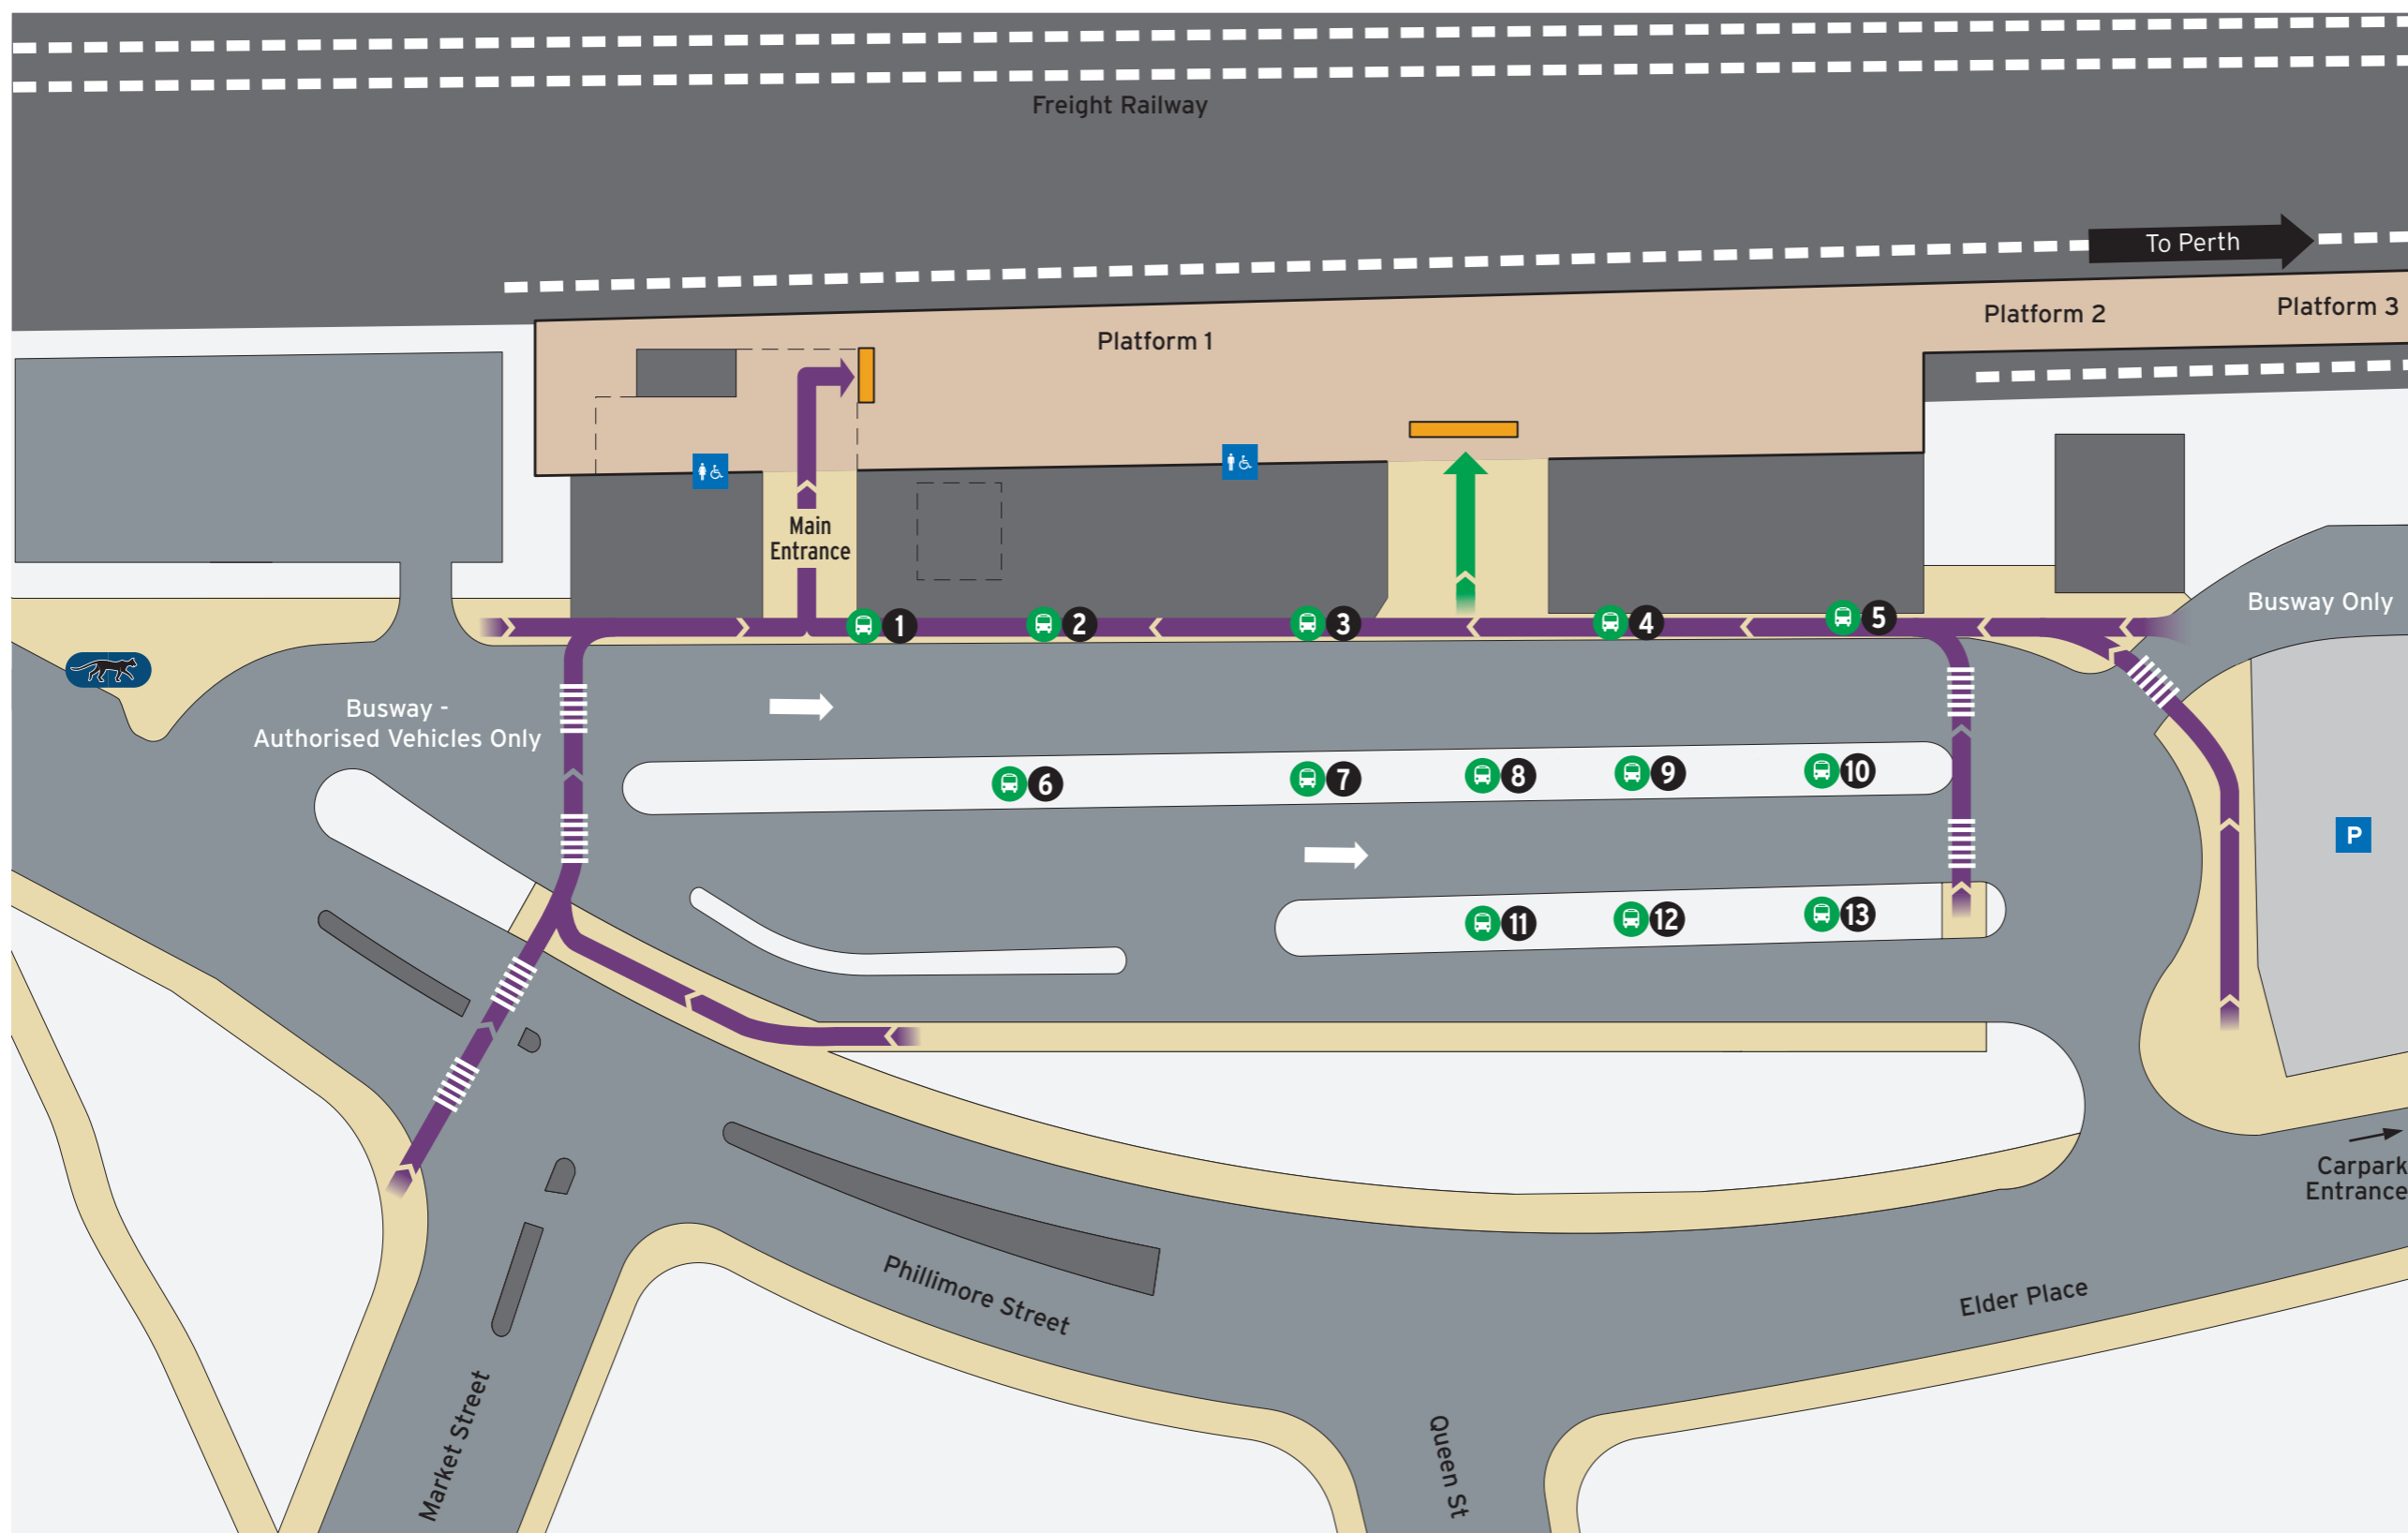

Fremantle Station - Access Map 1 of 2

Current as at 29/01/2023

Bus Stands

Stand	Route
1	Set Down
2	Set Down 659 to Optus Stadium Train Replacement to Perth 906
3	512, 548
4	549
5	500, 520, 530, 531, 532
6	Set Down
7	999
8	511, 513
9	107
10	998
11	111, 910
12	148, 158, 160, 500
13	501, 915

Blue CAT

Legend

		All Access	Ticket Barrier	Toilets - Female Accessible	Transperth Parking	Pathways	Road
North Point	Scale	Pedestrian Access	Bus Stand	Toilets - Male Accessible		Platforms	Non-Accessible Area

P | Parking Information

When to pay

Operating Times
 Monday-Friday Fee applies
 Saturday No charge
 Sunday or Public Holiday No charge*
 *Unless vehicle is parked overnight

\$2.00 per 24hr period or part there of applies.

This parking charge applies to all vehicles.

For more information on parking your vehicle visit transperth.wa.gov.au

Legend

		Motorbikes	Taxi	ACROD Parking	Transperth Parking	Pathways	Road
North Point	Scale	Bus Stand		Short Term Parking	SmartParker Machine	Platforms	Non-Accessible Area