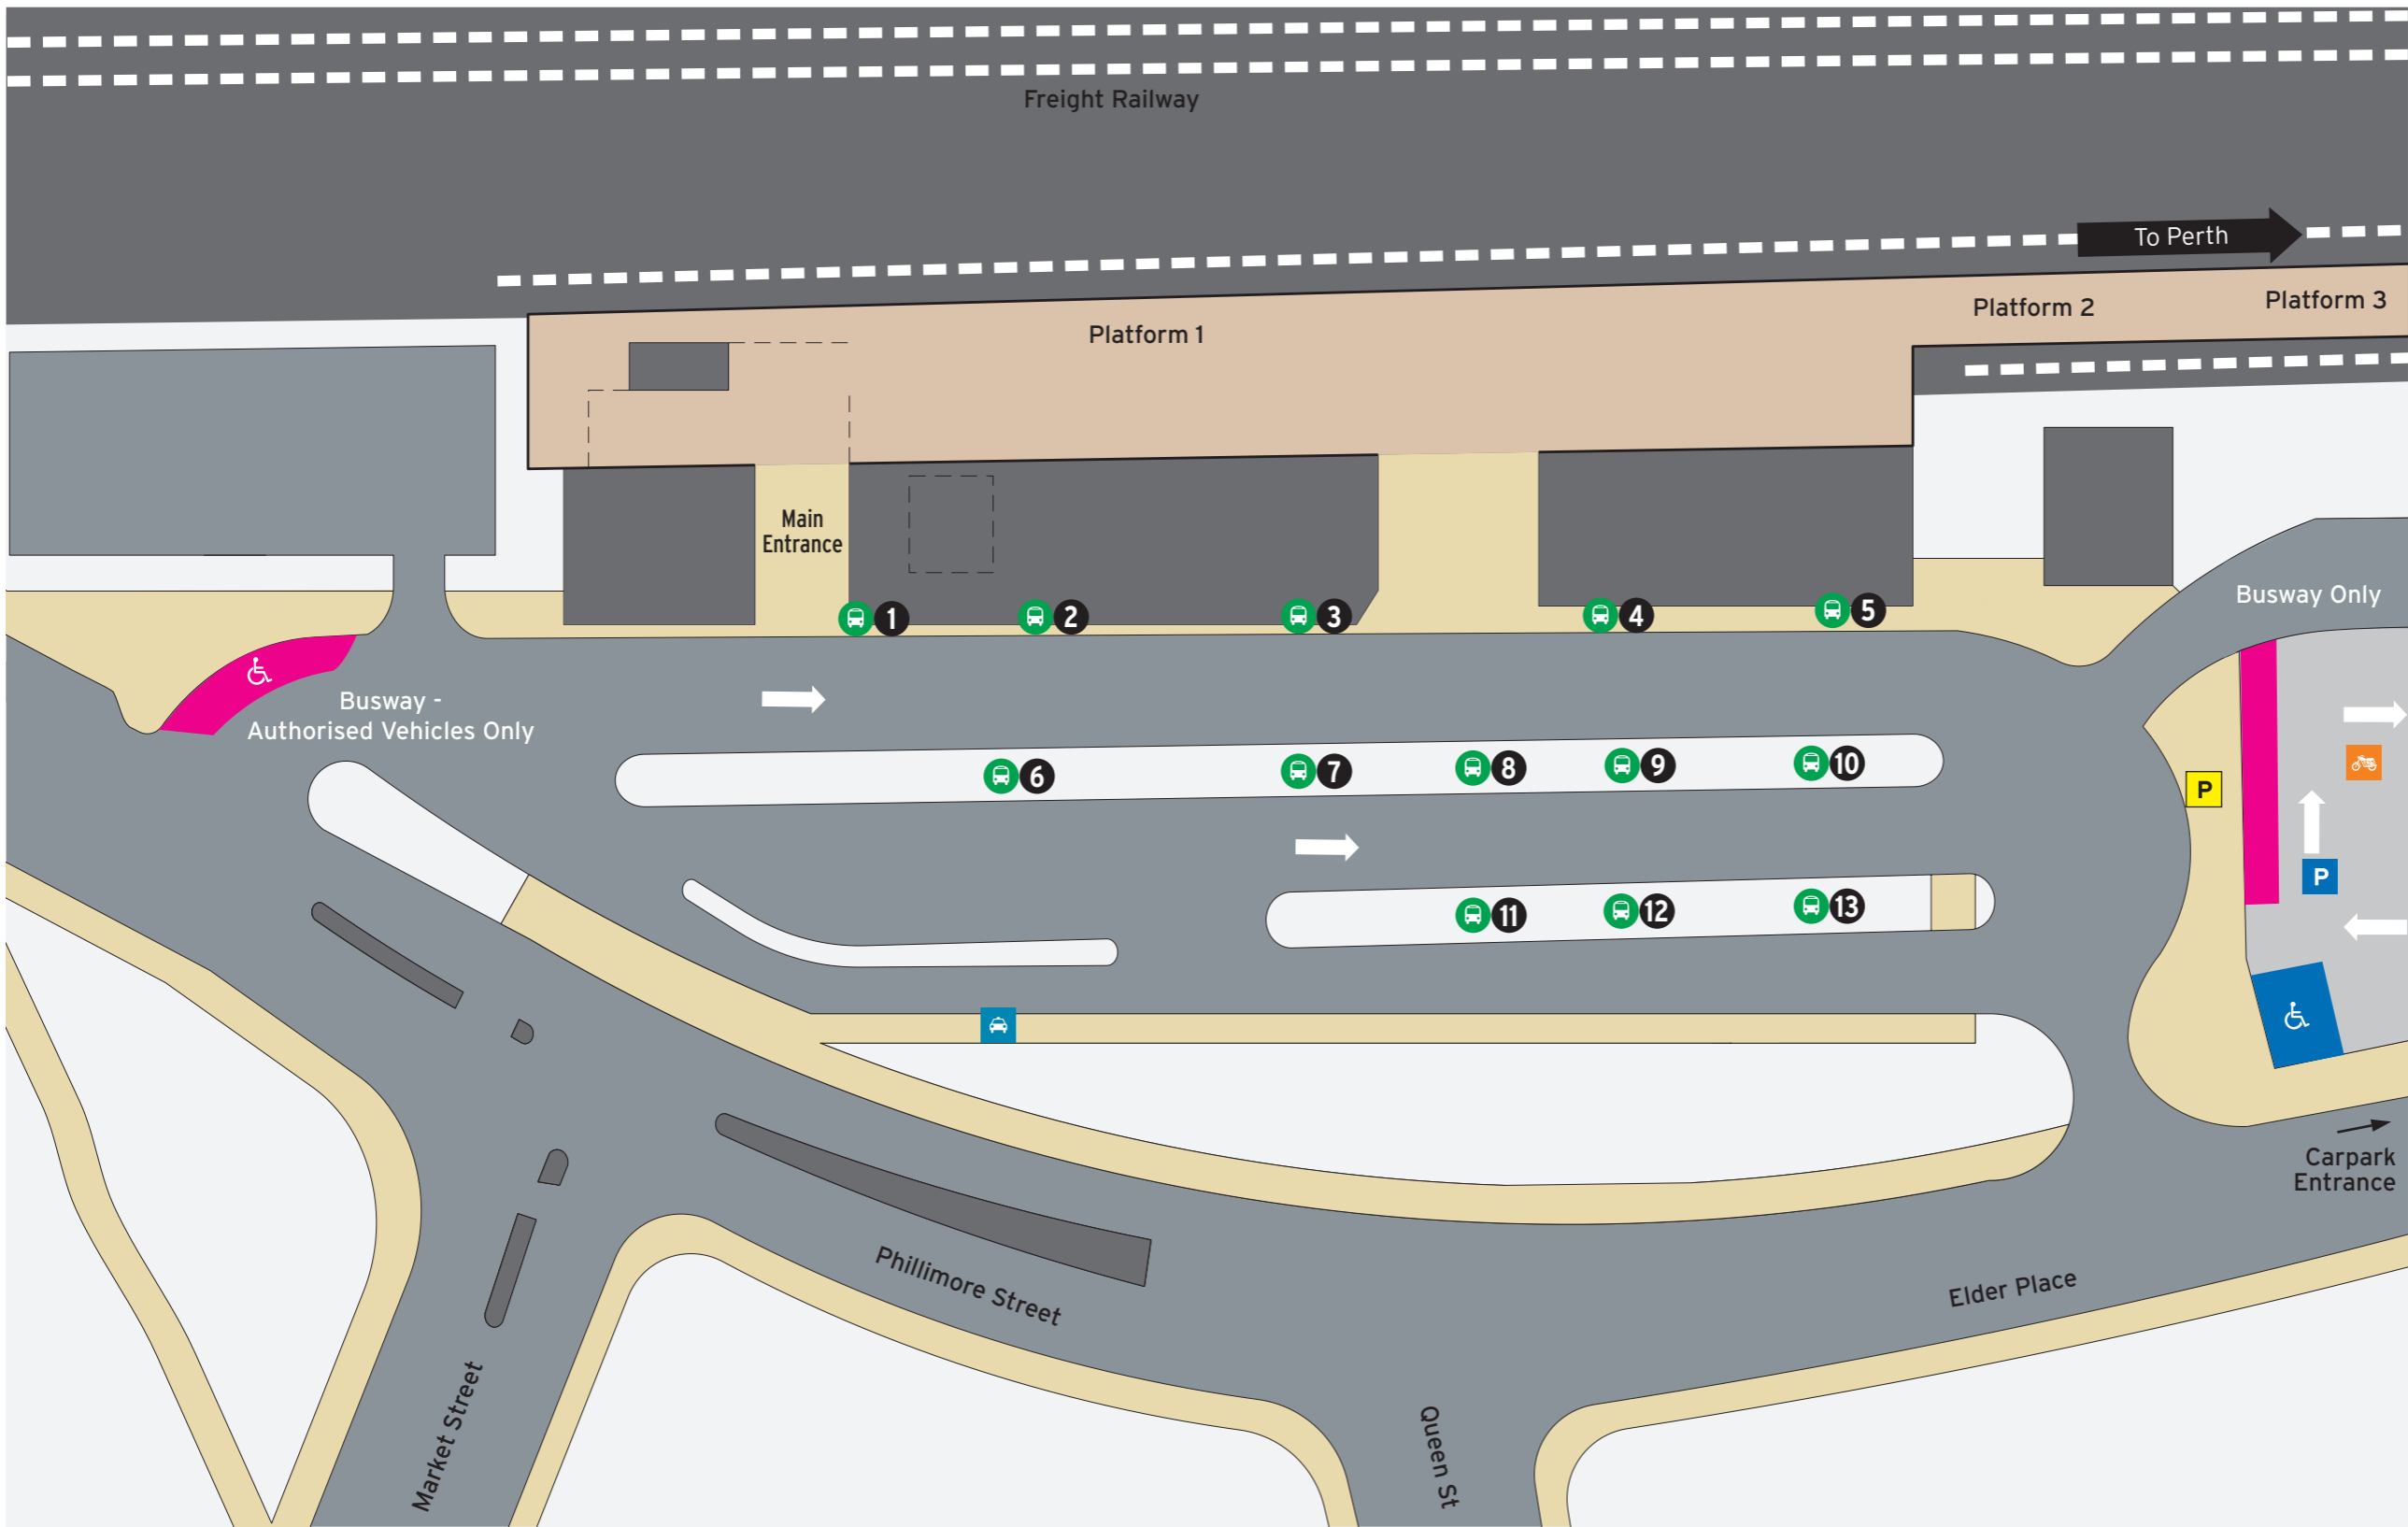

Fremantle Station - Access Map 1 of 2

Current as at 29/01/2023

Bus Stands

Stand	Route
1	Set Down
2	Set Down 659 to Optus Stadium Train Replacement to Perth 906
3	512, 548
4	549
5	500, 520, 530, 531, 532
6	Set Down
7	999
8	511, 513
9	107
10	998
11	111, 910
12	148, 158, 160, 500
13	501, 915

Blue CAT

Legend

		All Access	Ticket Barrier	Toilets - Female Accessible	Transperth Parking	Pathways	Road
North Point	Scale	Pedestrian Access	Bus Stand	Toilets - Male Accessible		Platforms	Non-Accessible Area

P | Parking Information

When to pay

Operating Times
 Monday-Friday Fee applies
 Saturday No charge
 Sunday or Public Holiday No charge*
 *Unless vehicle is parked overnight

\$2.00 per 24hr period or part there of applies.

This parking charge applies to all vehicles.

For more information on parking your vehicle visit transperth.wa.gov.au

Legend

		Motorbikes	Taxi	ACROD Parking	Transperth Parking	Pathways	Road
North Point	Scale	Bus Stand		Short Term Parking	SmartParker Machine	Platforms	Non-Accessible Area