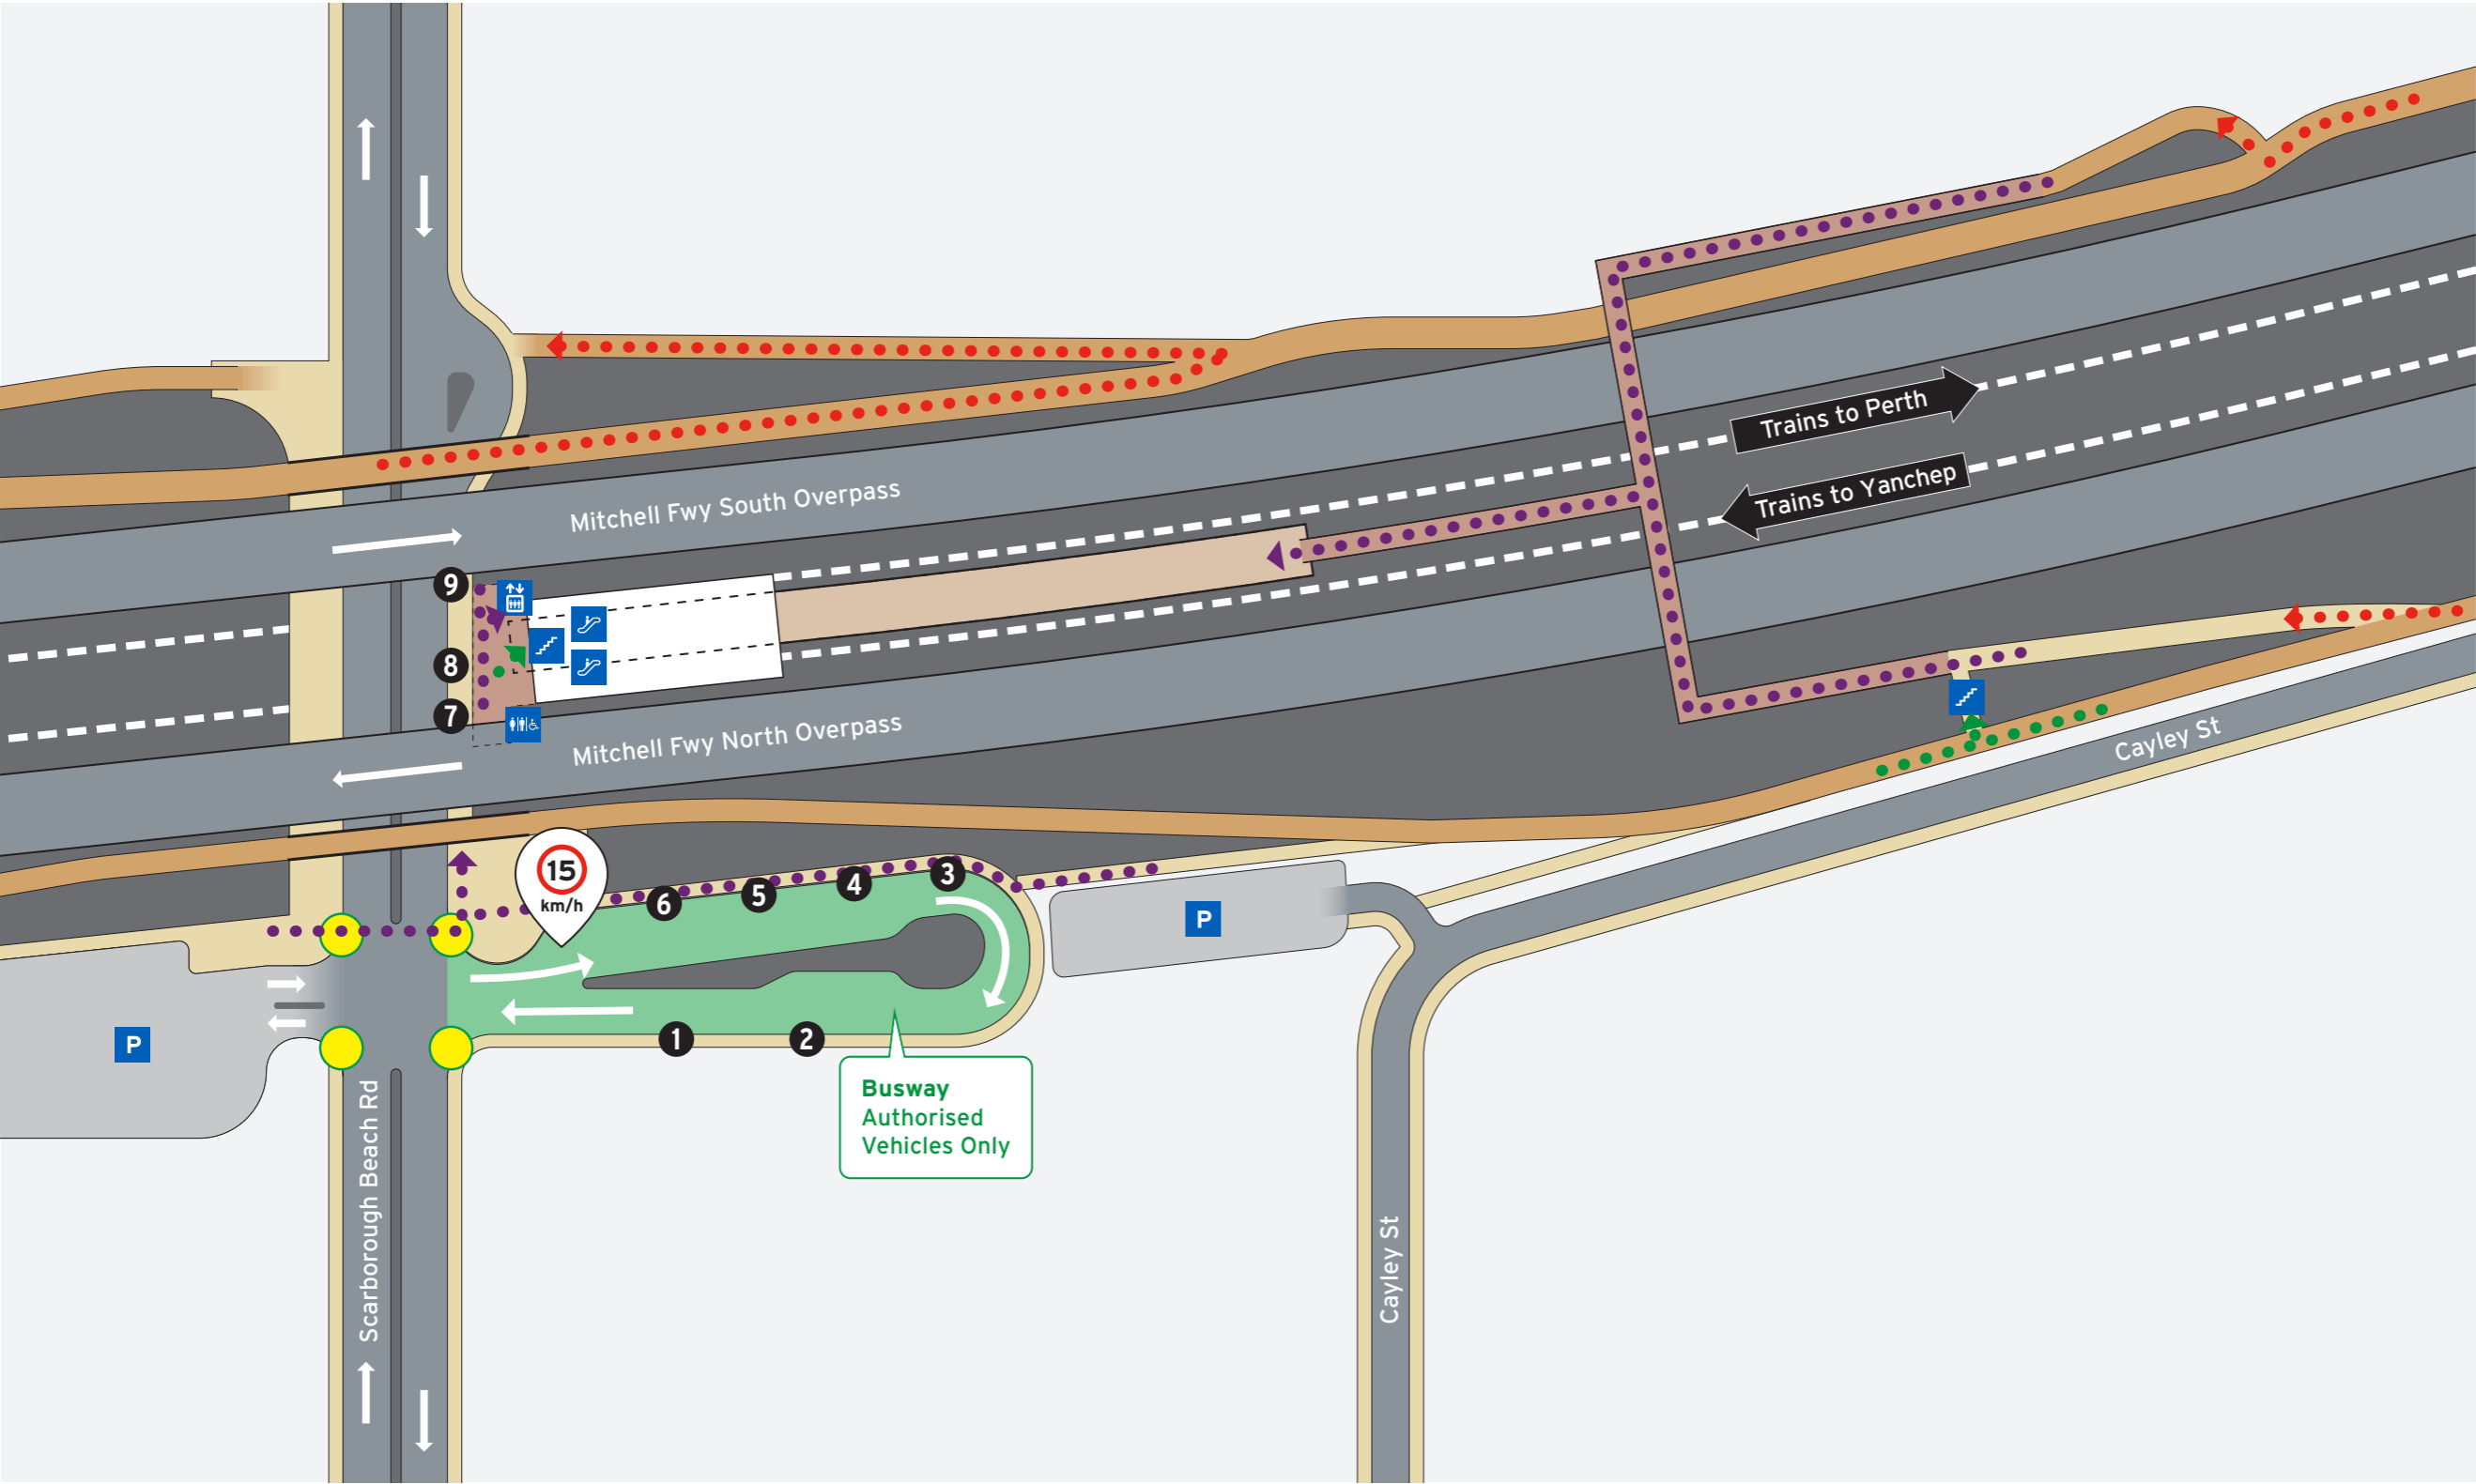

Legend

P Transperth Parking

- Road
- Pathways
- Non-Accessible Area

- Platform
- Concourse & Ramp
- Principal Shared Path

Busway

Bus Stands

Stand	Route
1	406
2	85, 95, 413
3	15
4	414
5	990 to Perth
904	Train replacement to Perth
6	Set Down
7	990 to Scarborough
8	School Specials
904	Train replacement to Yanchep Stn
9	407

Legend

	Pedestrian Crossing Lights	Toilets - Male & Female Accessible	Transperth Parking	Road	Platform	Busway
North Point	Bus Stand Number		Stairs	Pathways	Concourse & Ramp	
	Walking/Accessible Path		Escalator	Non-Accessible Area	Principal Shared Path	
	Pedestrian Access		Lift			
Scale 0 30m	Bicycle Access					

This parking charge applies to all vehicles.

For more information on parking your vehicle visit transperth.wa.gov.au

Legend

- Pedestrian Crossing Lights
- Bus Stand Number

- Transperth Parking
- ACROD Parking
- SmartParker Machine

- Bike Shelter
- Motorbikes
- Bike U-rails

- Road
- Pathways
- Non-Accessible Area

- Platform
- Concourse & Ramp
- Principal Shared Path

- Busway