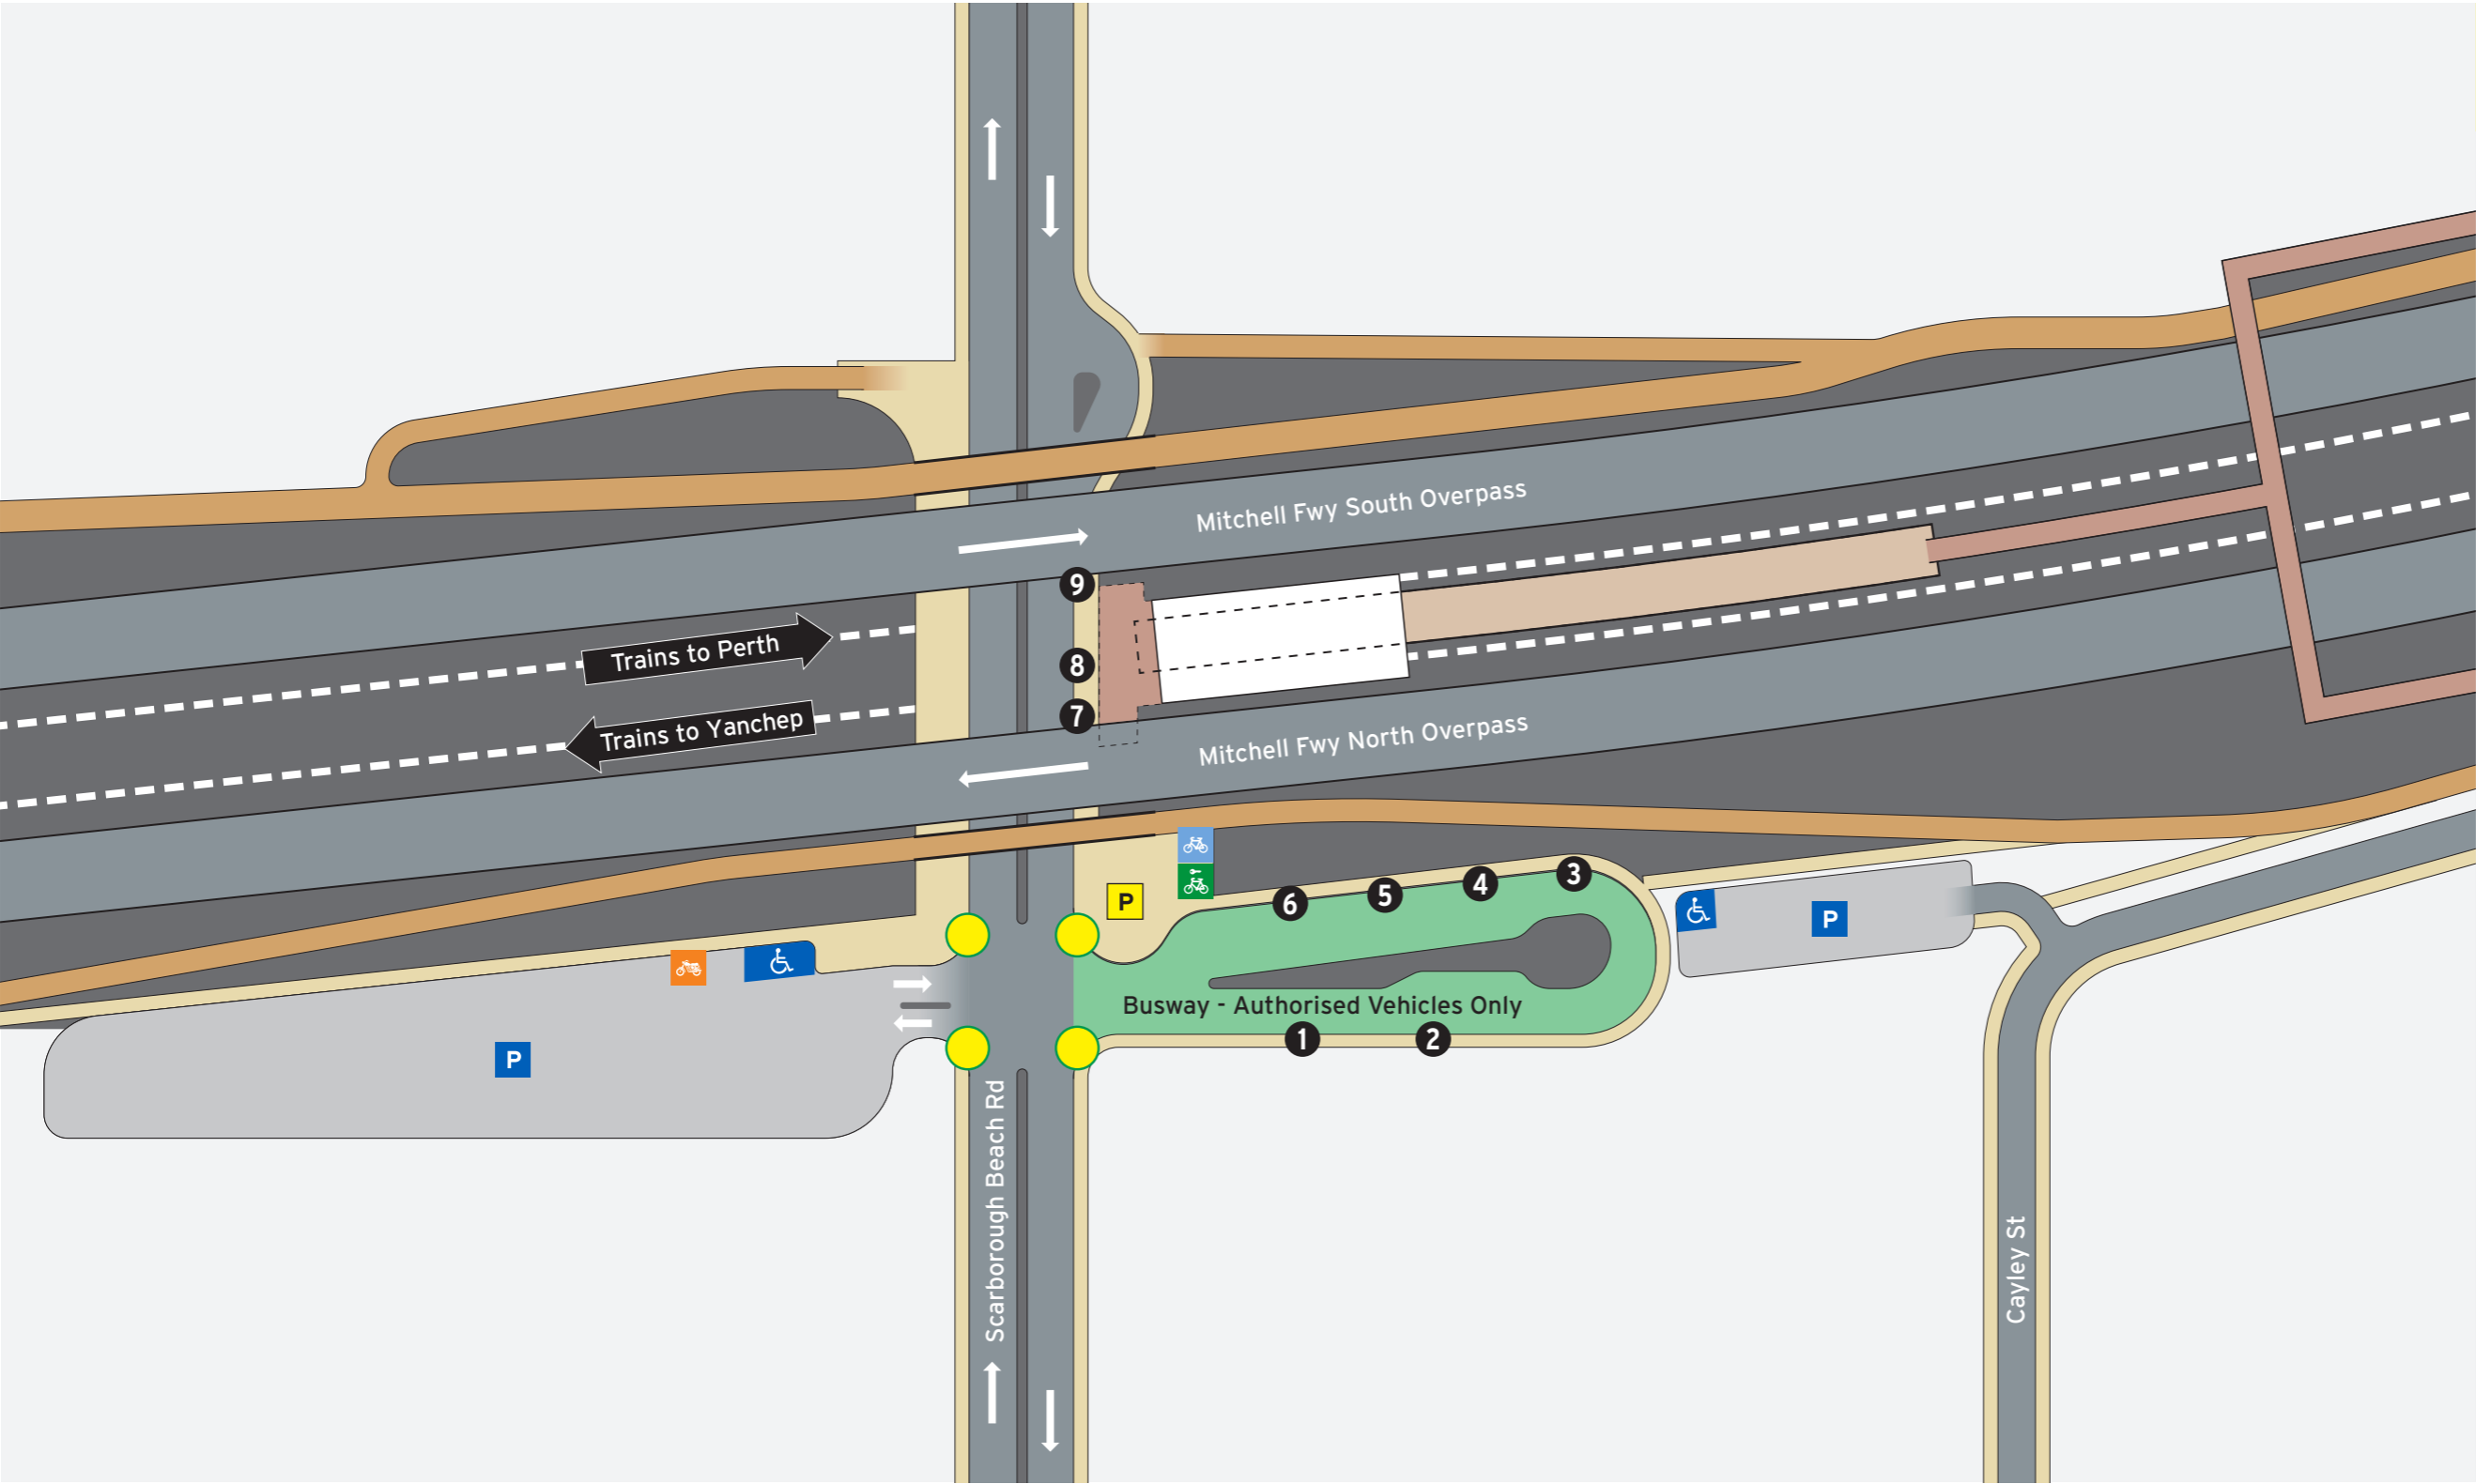

Legend

P Transperth Parking

- Road
- Pathways
- Non-Accessible Area

- Platform
- Concourse & Ramp
- Principal Shared Path

Busway

Bus Stands

Stand	Route
1	406
2	85, 95, 413
3	15
4	414
5	990 to Perth
904	Train replacement to Perth
6	Set Down
7	990 to Scarborough
8	School Specials
904	Train replacement to Yanchep Stn
9	407

Legend

	Pedestrian Crossing Lights	Toilets - Male & Female Accessible	Transperth Parking	Road	Platform	Busway
North Point	Bus Stand Number		Stairs	Pathways	Concourse & Ramp	
	Walking/Accessible Path		Escalator	Non-Accessible Area	Principal Shared Path	
	Pedestrian Access		Lift			
Scale 0 30m	Bicycle Access					

This parking charge applies to all vehicles.

For more information on parking your vehicle visit transperth.wa.gov.au

Legend

- Pedestrian Crossing Lights
- Bus Stand Number

- Transperth Parking
- ACROD Parking
- SmartParker Machine