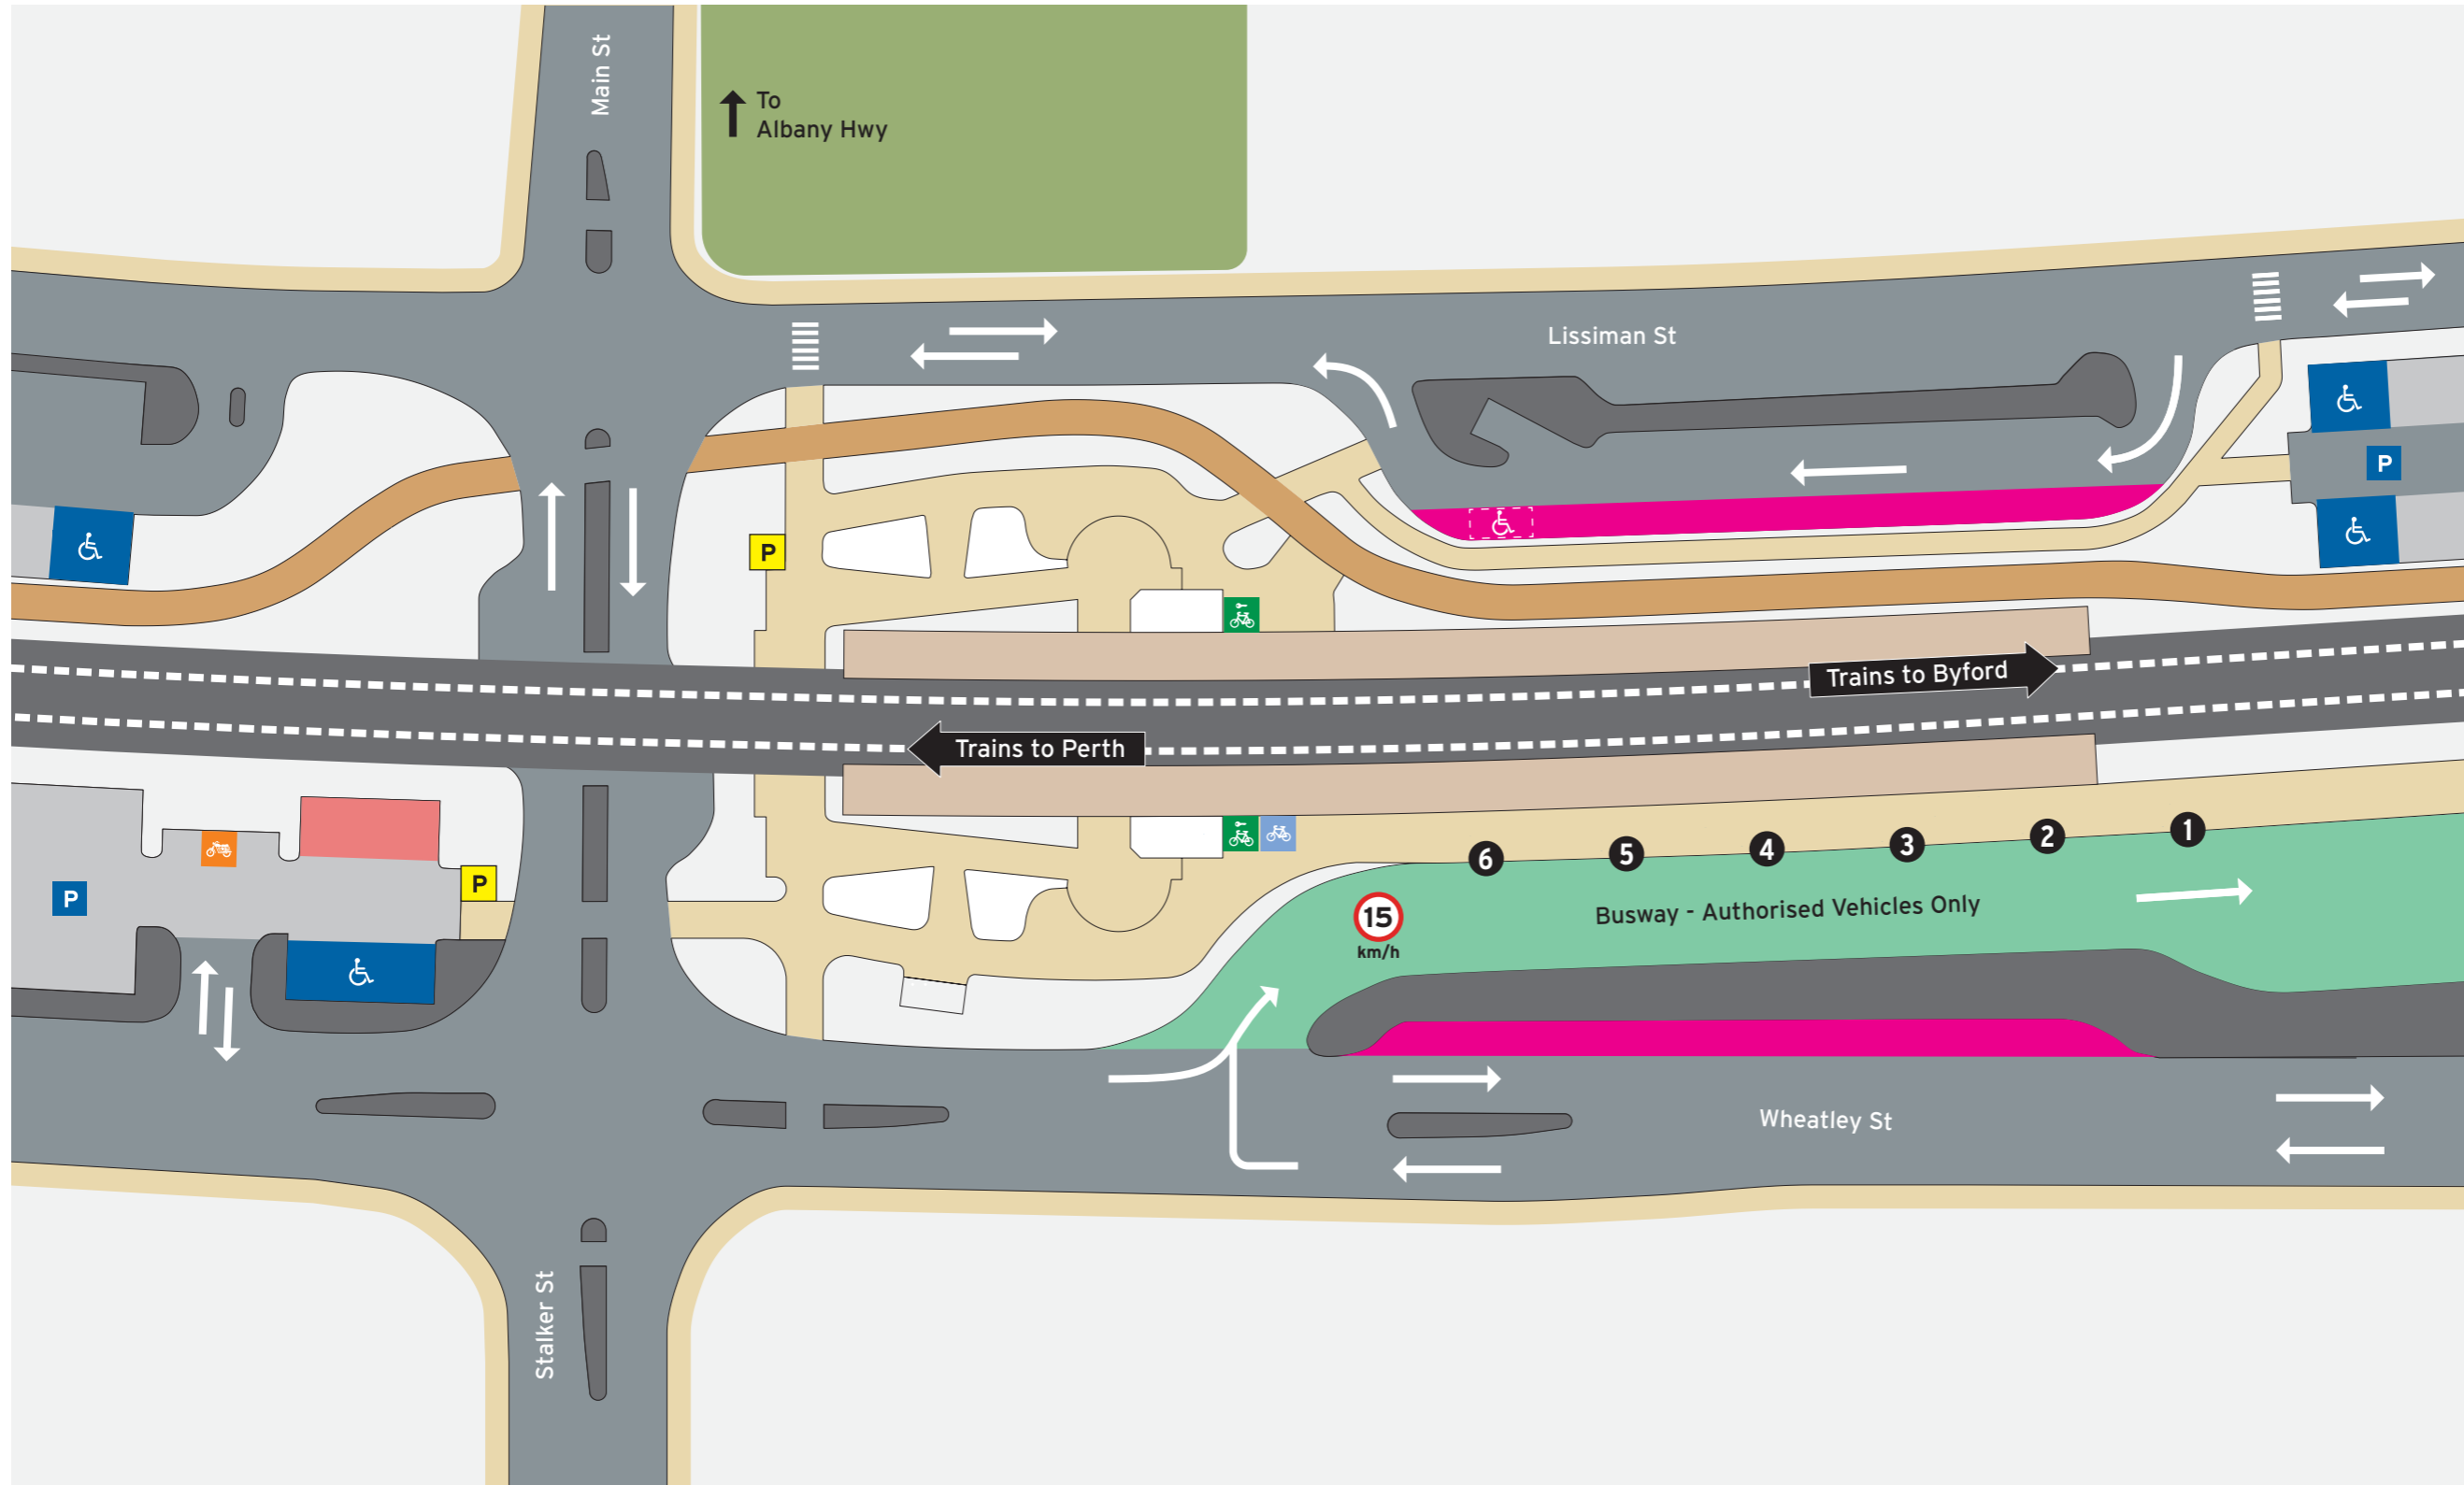

Legend

 North Point  Scale 0 30m	Gosnells Station	Road	Shared Path
	Bus Stand Number	Pathways	Busway
Transperth Parking	Non-Accessible Area	Platform	

**Bus Stands**

Stand	Route
1	228 907 Train Replacement to Byford Stn Transperth School Specials
2	231
3	232
4	215, 216
5	233 907 Train Replacement to Perth
6	Set Down

**Legend**

	<b>1</b> Bus Stand Number	Transperth Parking	Toilets - Male & Female Accessible Baby Change Room	Road	Shared Path
North Point	Accessible Path	Stairs	Non-Accessible Area	Pathways	Busway
Scale 0 10m	Pedestrian Path		Platform		

### Legend

	Transperth Parking	SmartParker Machine	Road	Shared Path
	ACROD Parking	Bike Shelter	Pathways	Busway
	Short Term Parking	Bike U-rails	Non-Accessible Area	
	PTA Authorised Parking	Motorbikes	Platform	