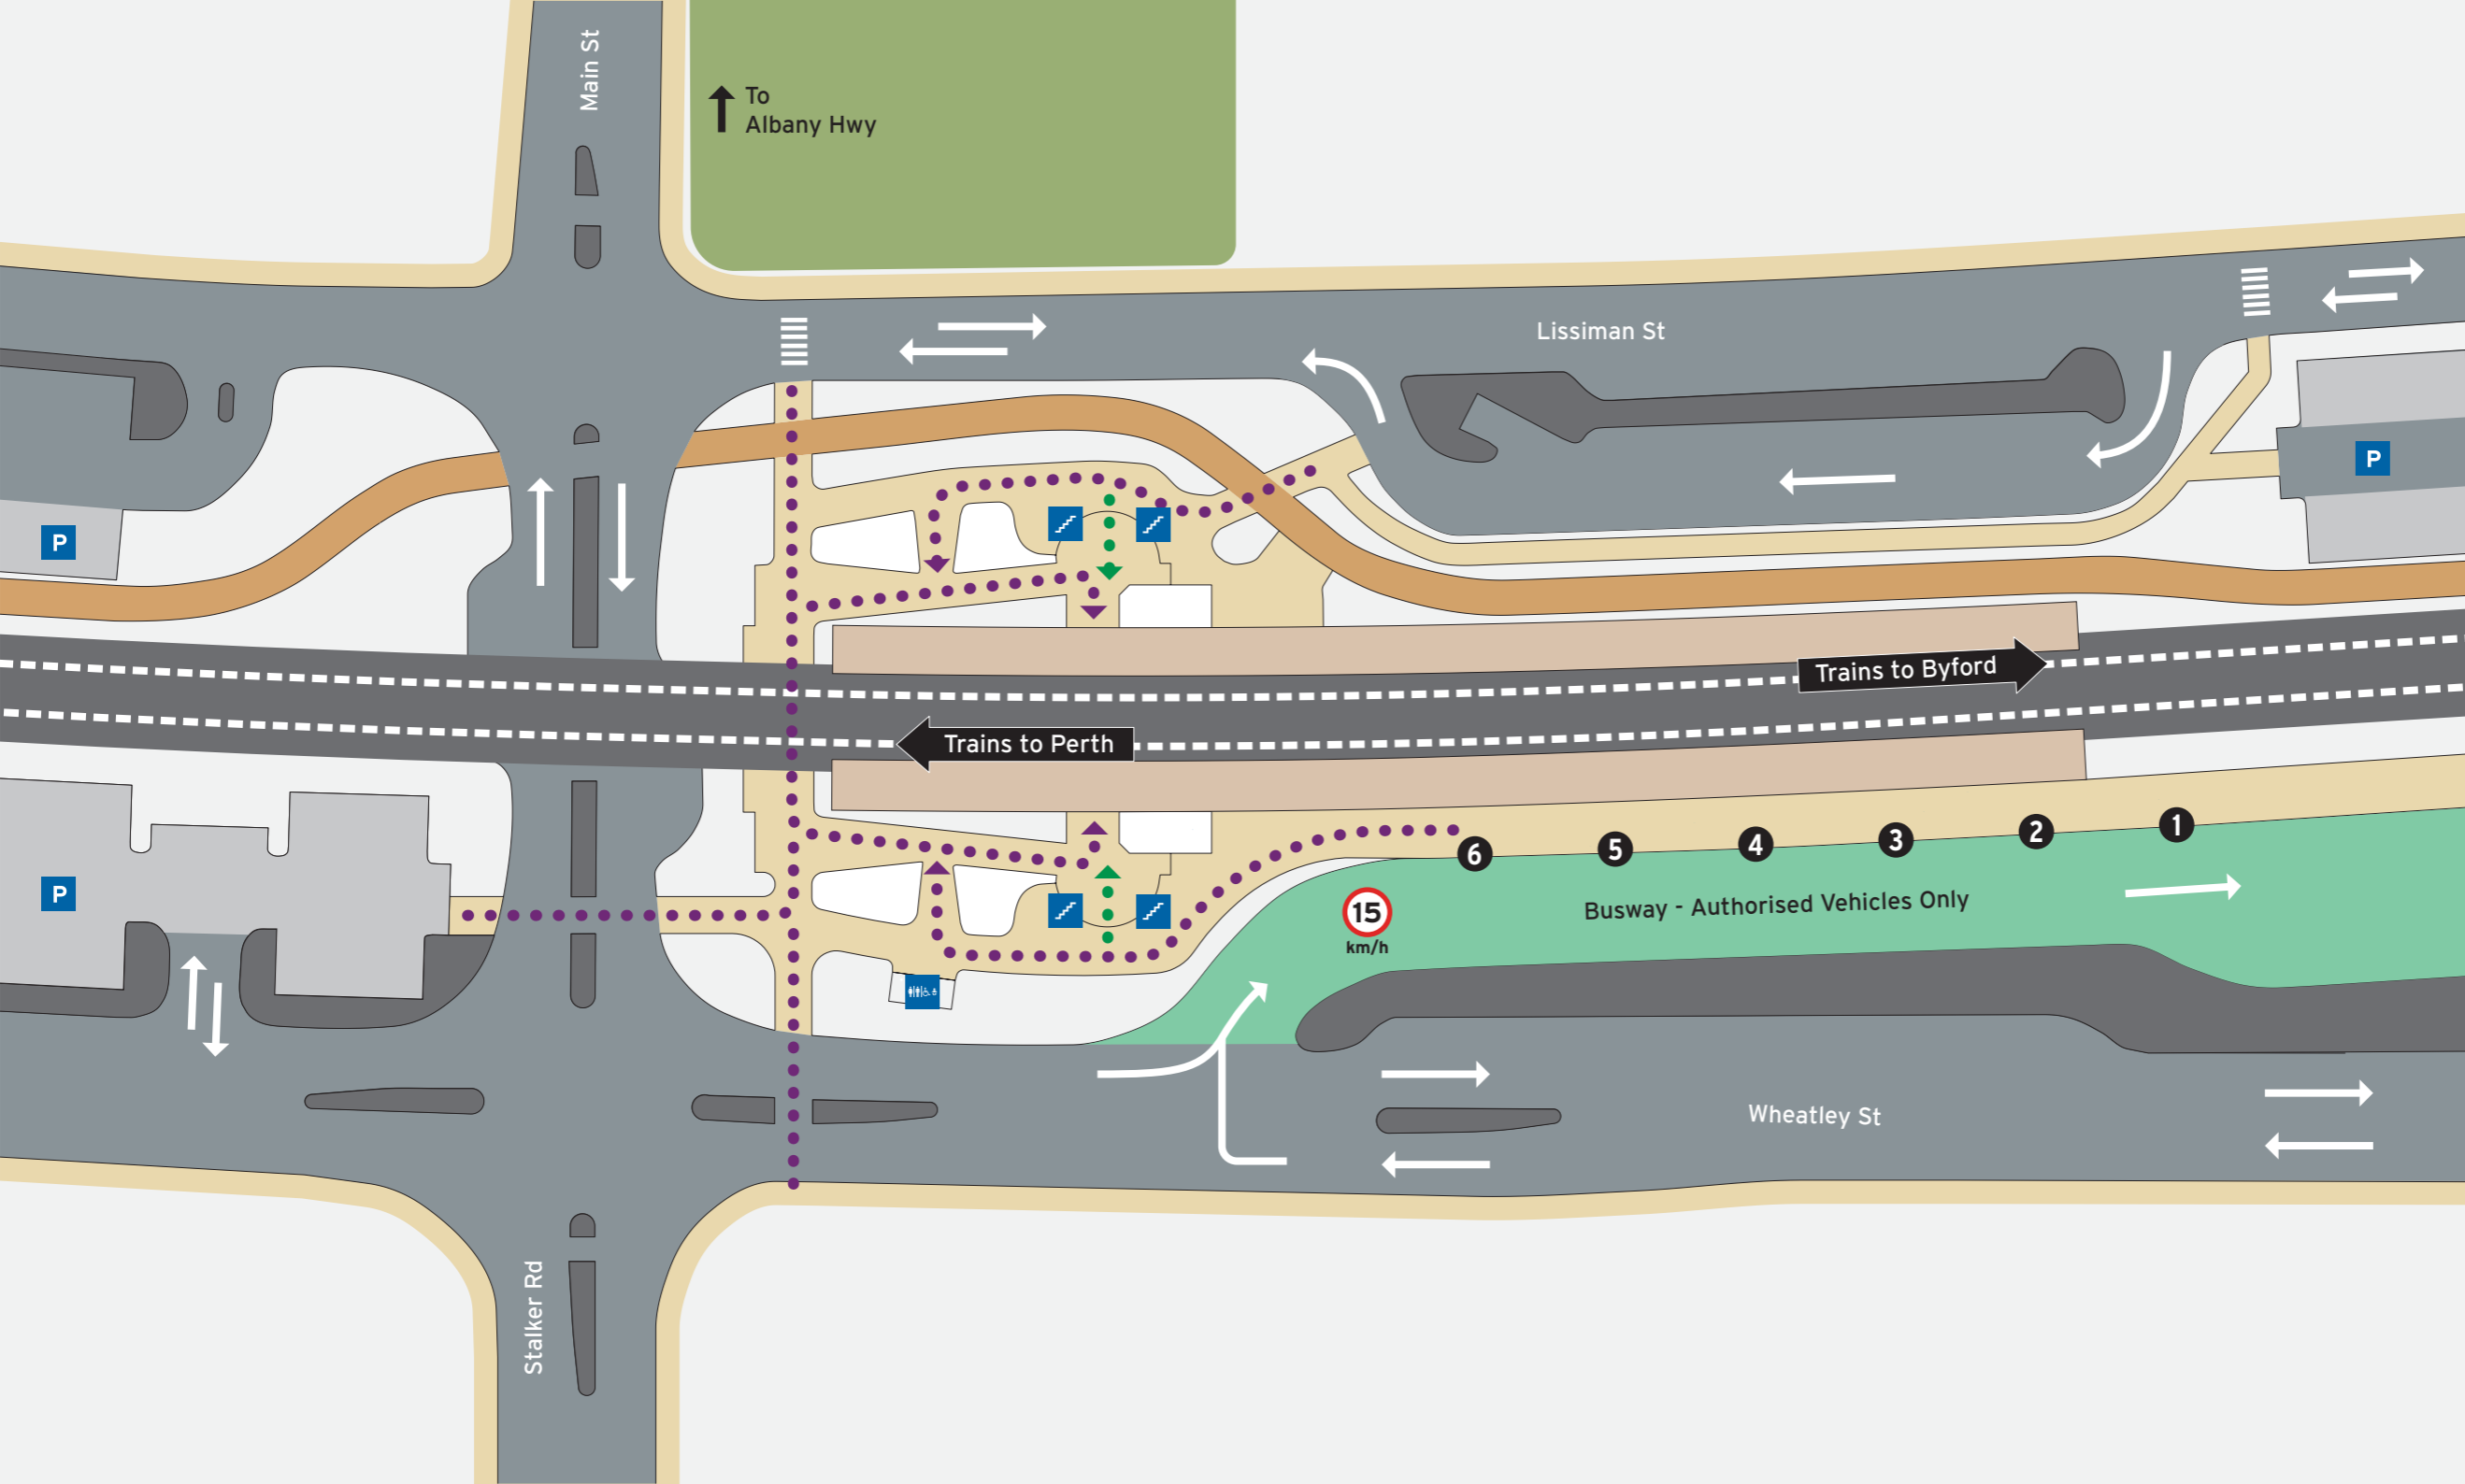

Legend

 North Point  Scale 0 30m	Gosnells Station	Road	Shared Path
	Bus Stand Number	Pathways	Busway
Transperth Parking	Non-Accessible Area	Platform	

**Bus Stands**

Stand	Route
1	228 907 Train Replacement to Byford Stn Transperth School Specials
2	231
3	232
4	215, 216
5	233 907 Train Replacement to Perth
6	Set Down

**Legend**

	<b>1</b> Bus Stand Number	Transperth Parking	Toilets - Male & Female Accessible Baby Change Room	Road	Shared Path
North Point	Accessible Path	Stairs	Non-Accessible Area	Pathways	Busway
Scale 0 10m	Pedestrian Path		Platform		

## P Parking Information

### Legend

	Transperth Parking	SmartParker Machine	Road	Shared Path
	ACROD Parking	Bike Shelter	Pathways	Busway
	Short Term Parking	Bike U-rails	Non-Accessible Area	
	PTA Authorised Parking	Motorbikes	Platform	