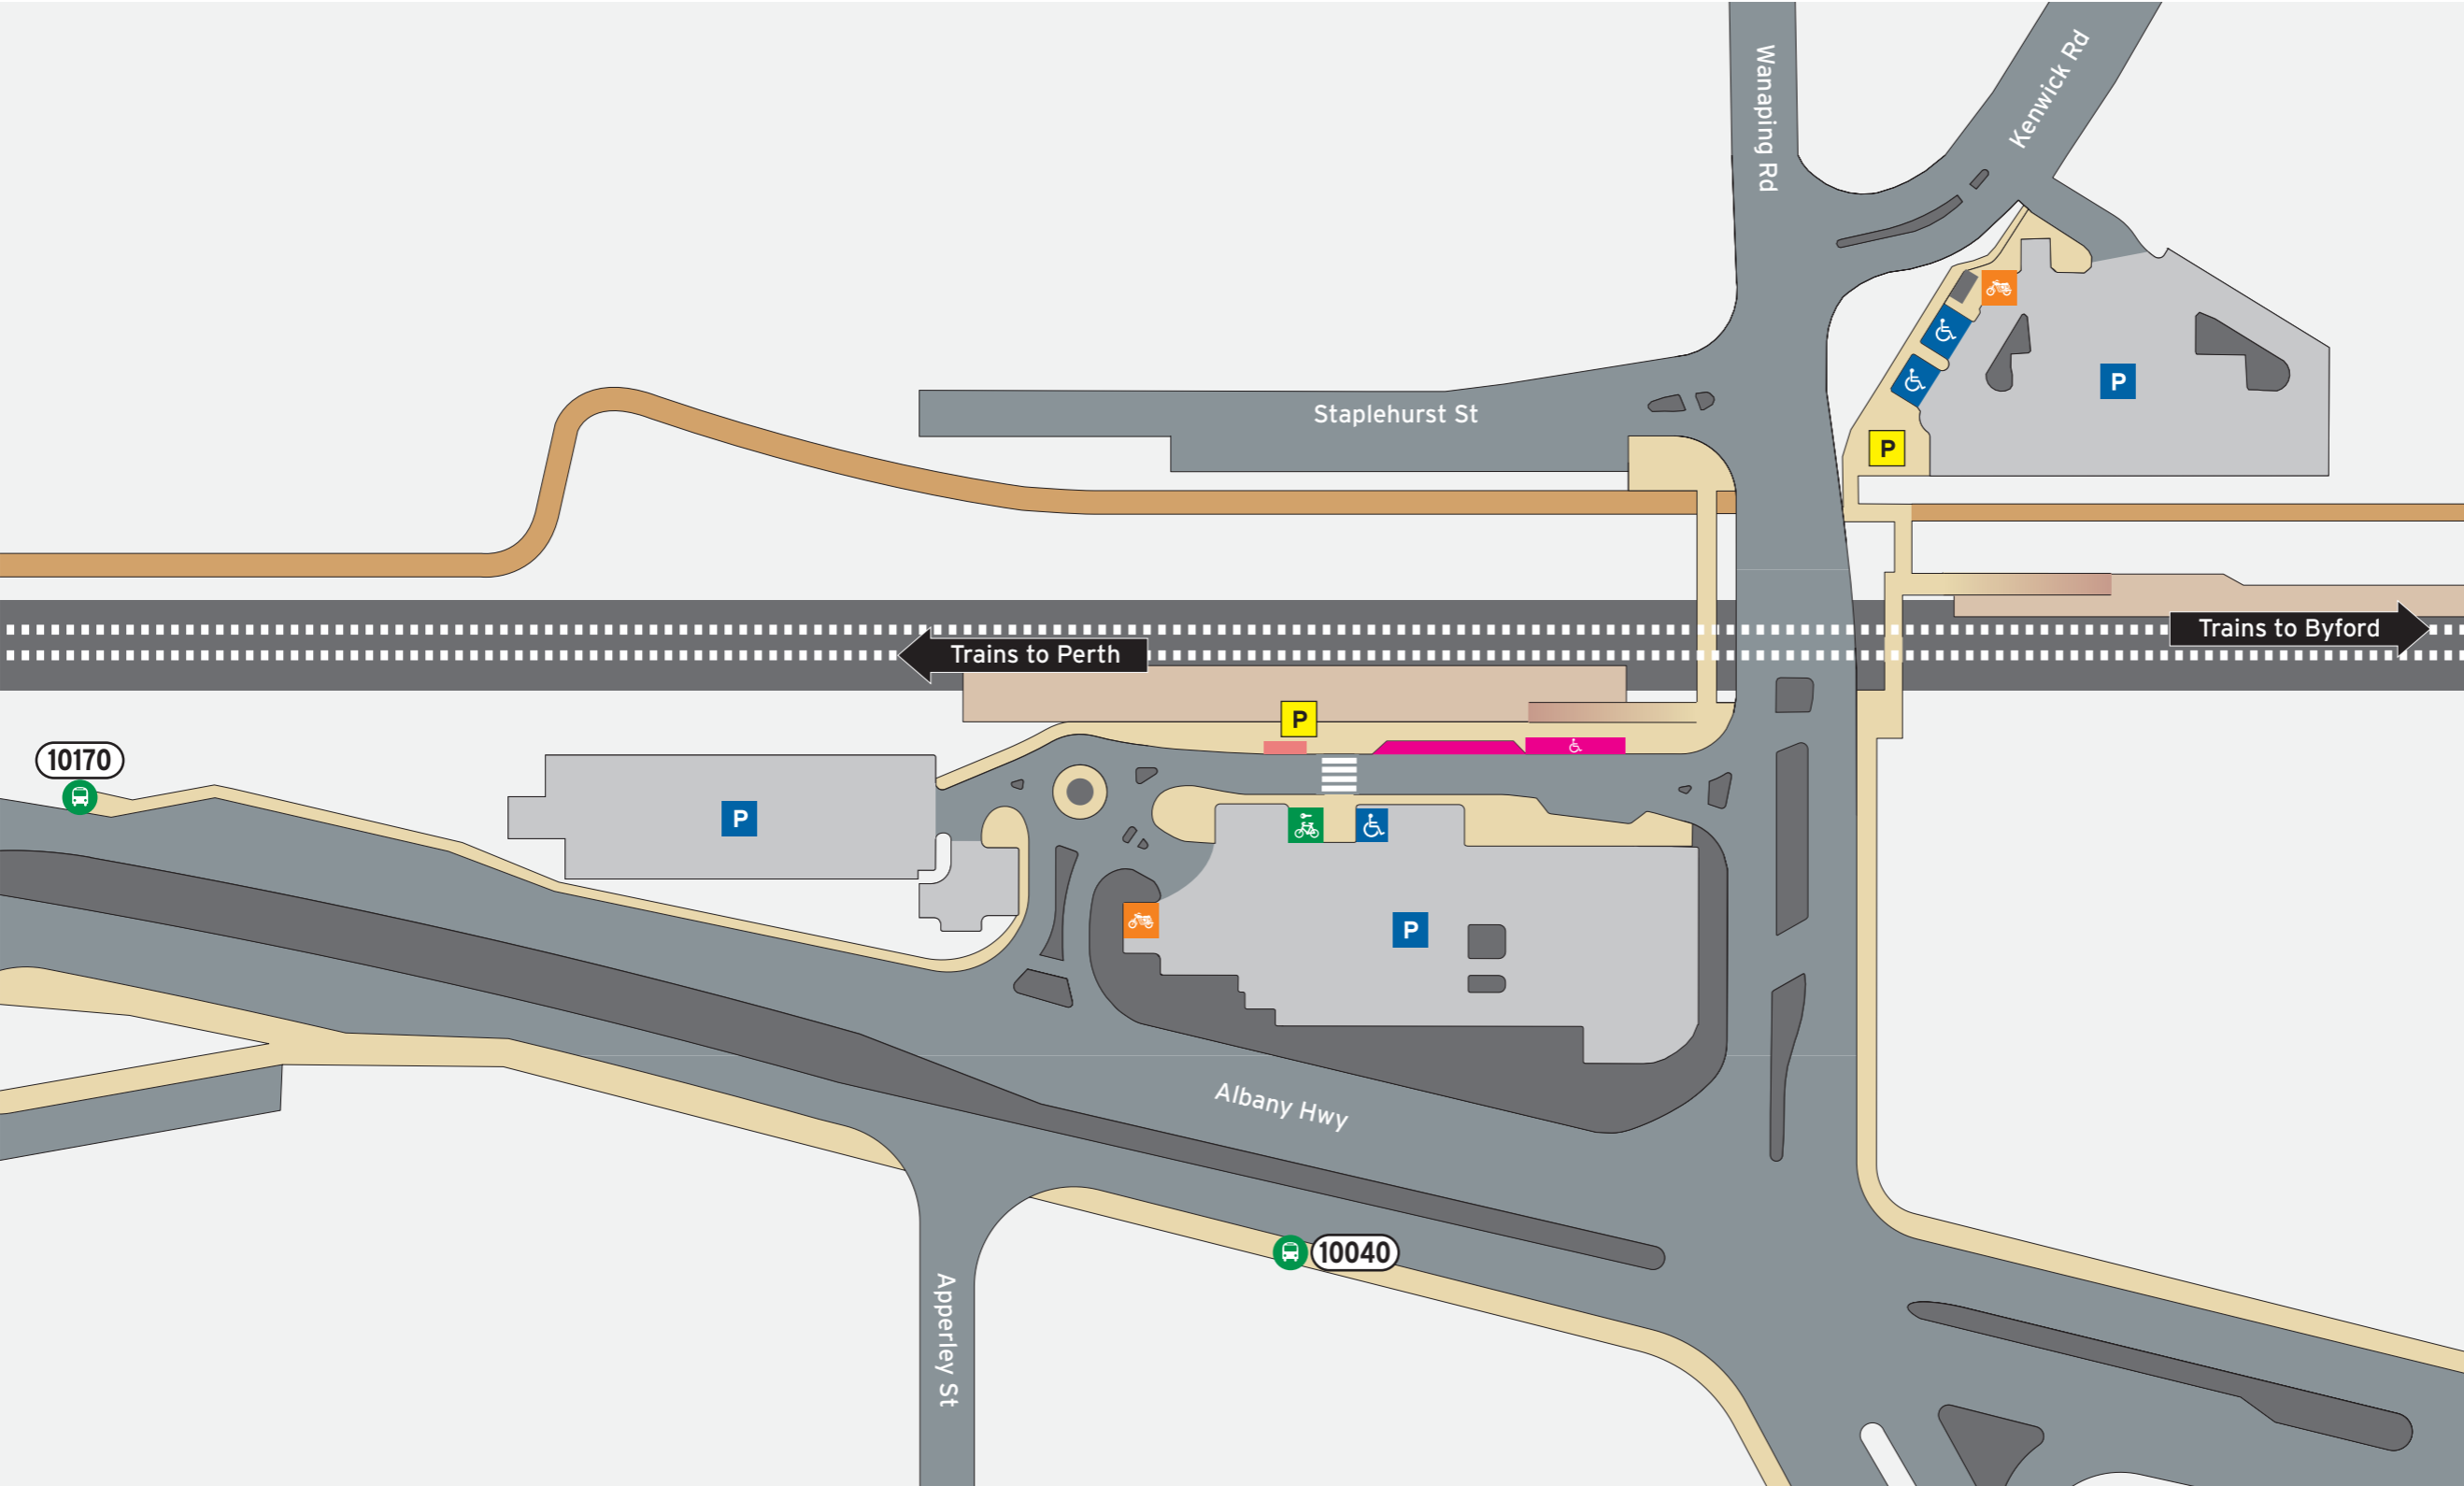

Bus Stands

Stand	Route
10040	220 to Perth Busport
907	Train Replacement to Perth
10170	220 to Armadale Stn
907	Train Replacement to Byford Stn

Legend

North Point	Bus Stop	Transperth Parking	Road	Shared Path
Scale 0 25m	Accessible Path	Stairs	Pathways	
	Pedestrian Path		Non-Accessible Area	
			Platform	

This parking charge applies to all vehicles.

For more information on parking your vehicle visit transperth.wa.gov.au

Legend

		Transperth Parking		SmartParker Machine		Road		Shared Path
North Point		ACROD Parking		Bike Shelter		Pathways		Non-Accessible Area
Scale		Short Term Parking		Motorbikes		Platform		
0 25m		PTA Authorized Parking						