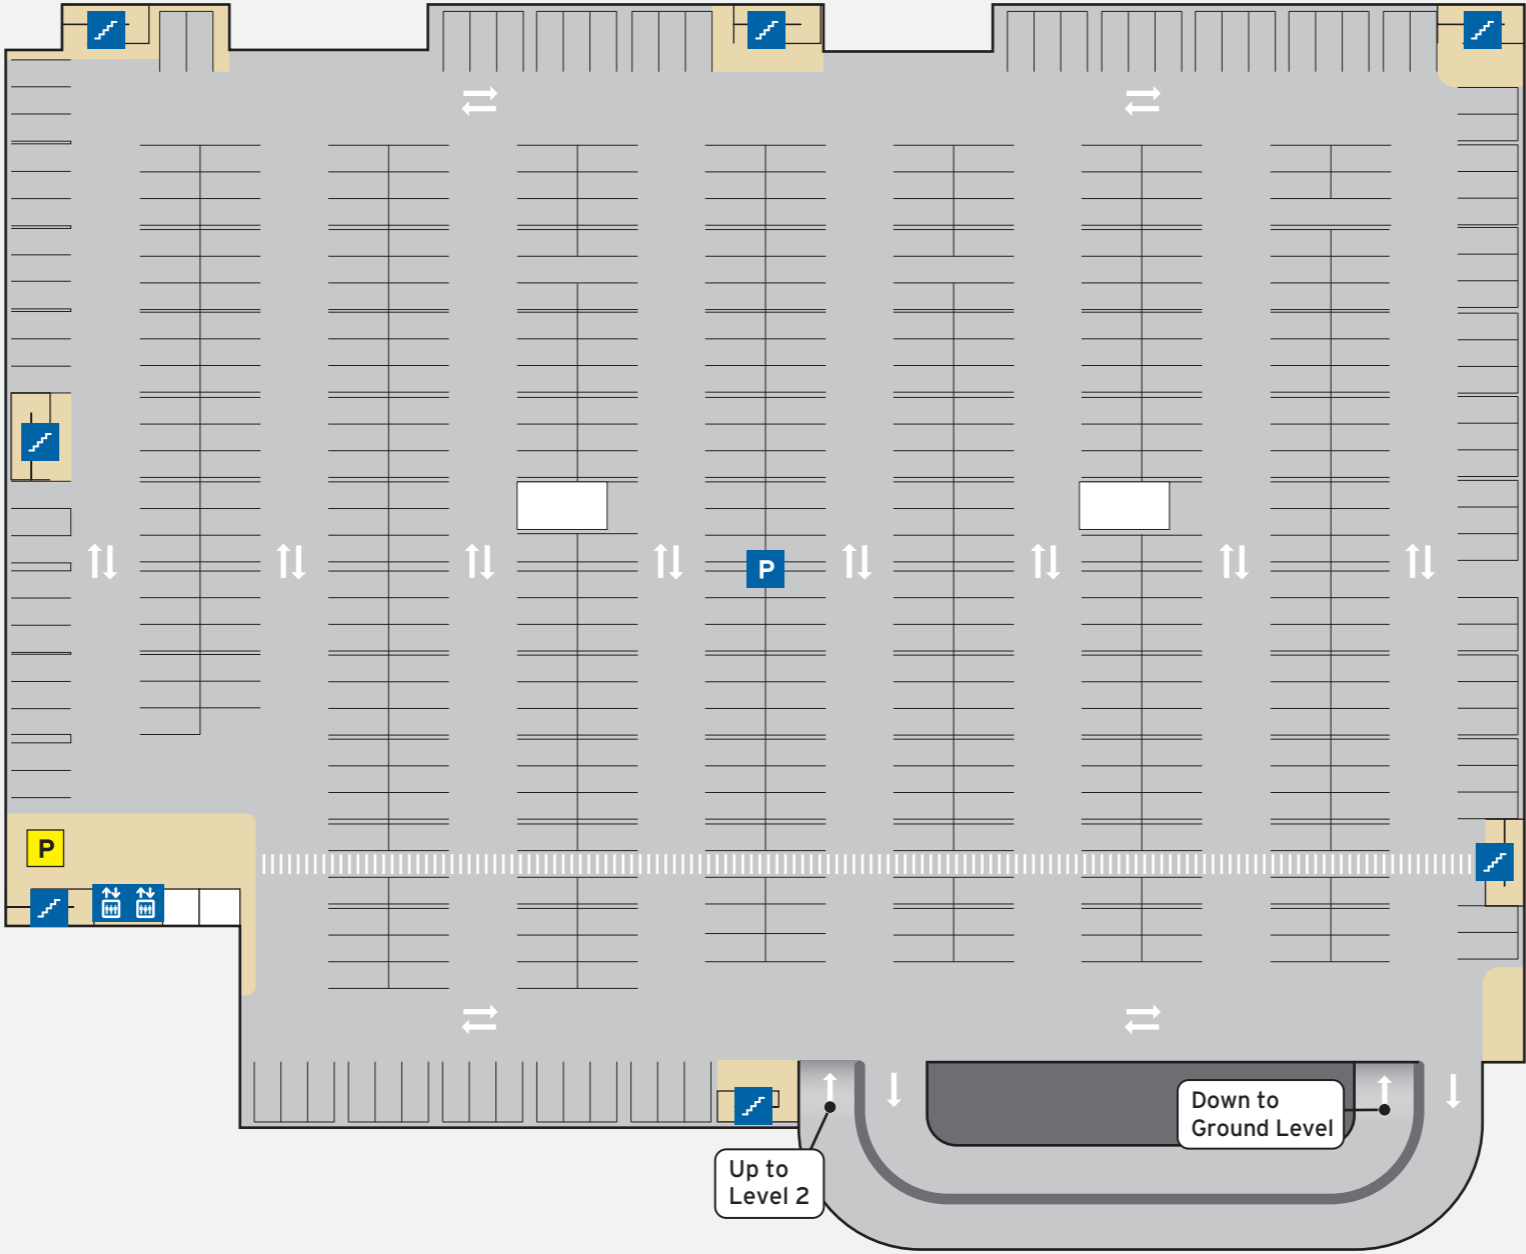

P | Parking Information

When to pay

Operating Times

Monday-Friday Fee applies
Saturday No charge
Sunday or Public Holiday No charge*
*Unless vehicle is parked overnight

$2.00 per 24hr period or part there of applies.

This parking charge applies to all vehicles.

For more information on parking your vehicle visit transperth.wa.gov.au

Legend

- **P** Transperth Parking
- **P** SmartParker Machine
- Stairs
- Lift
- Pathways
- Non-Accessible Area