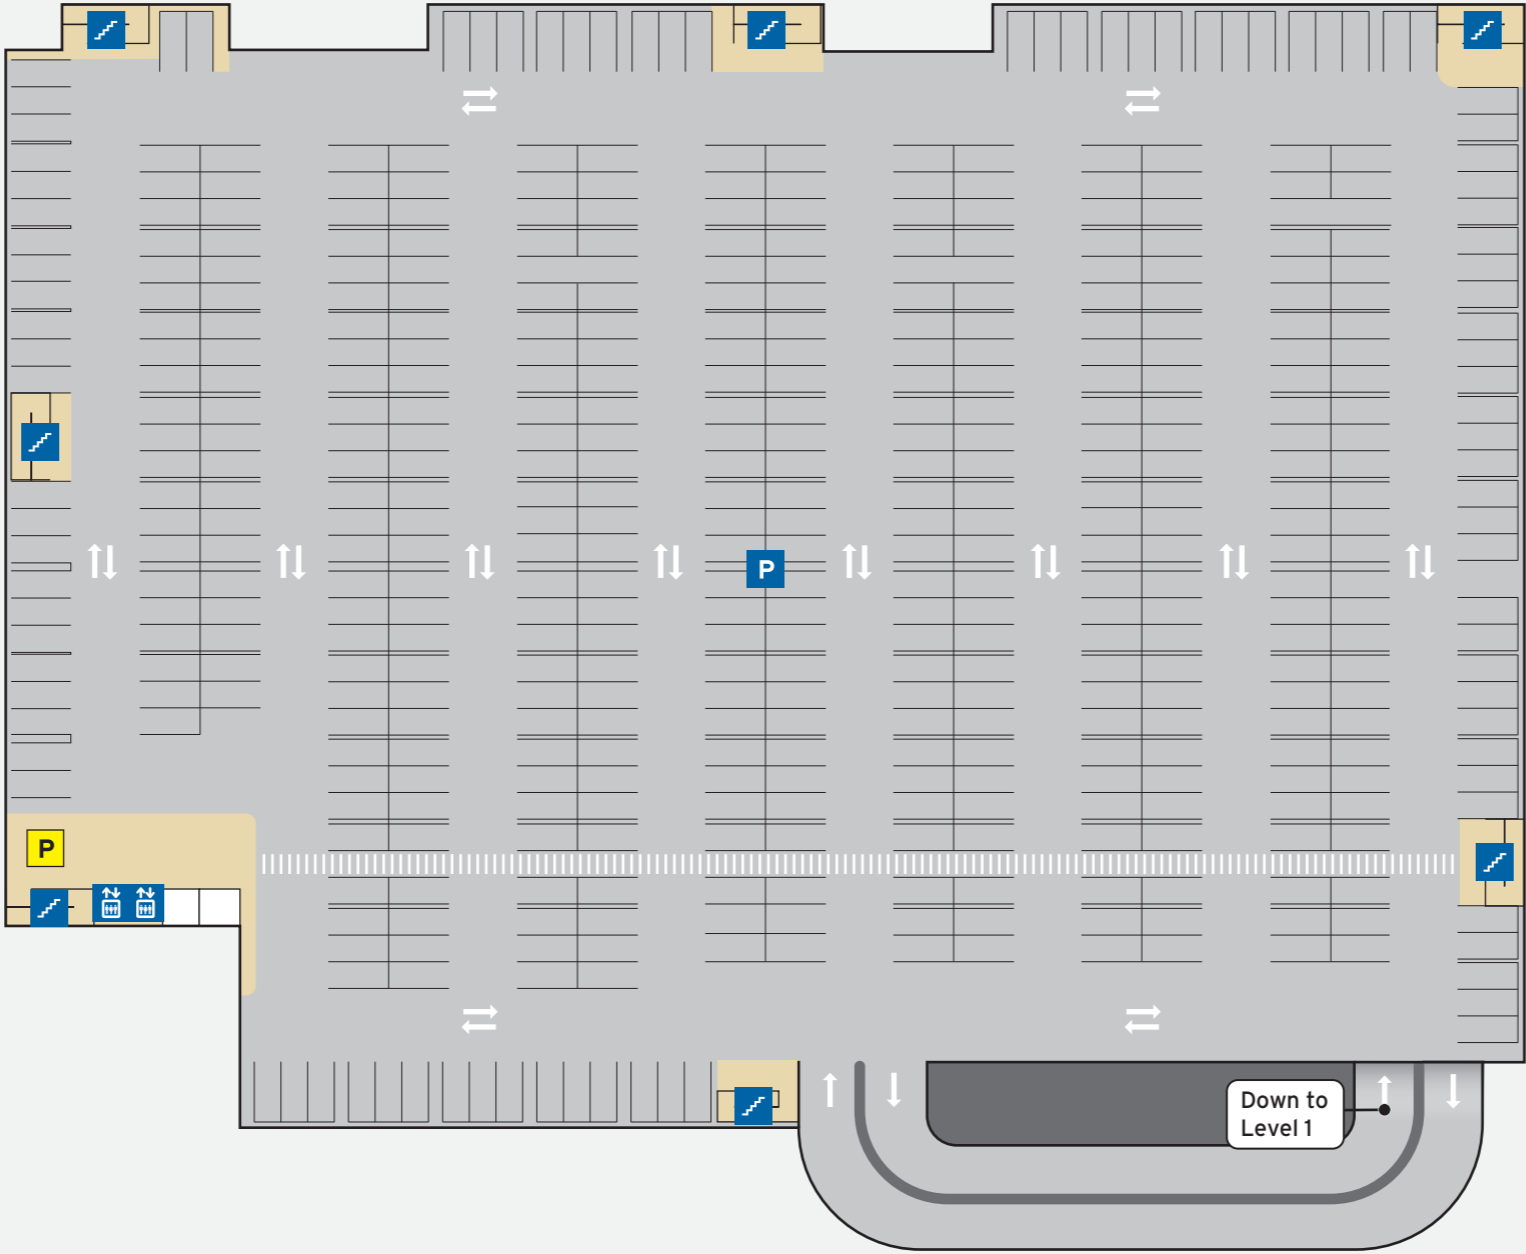

P | Parking Information

When to pay

Operating Times

Monday-Friday Fee applies

Saturday No charge

Sunday or Public Holiday No charge*

*Unless vehicle is parked overnight

$2.00 per 24hr period or part there of applies.

This parking charge applies to all vehicles.

For more information on parking your vehicle visit transperth.wa.gov.au

Legend

North Point

- **P** Transperth Parking
- **P** SmartParker Machine

- Stairs
- Lift

- Pathways
- Non-Accessible Area

Scale

0 9m