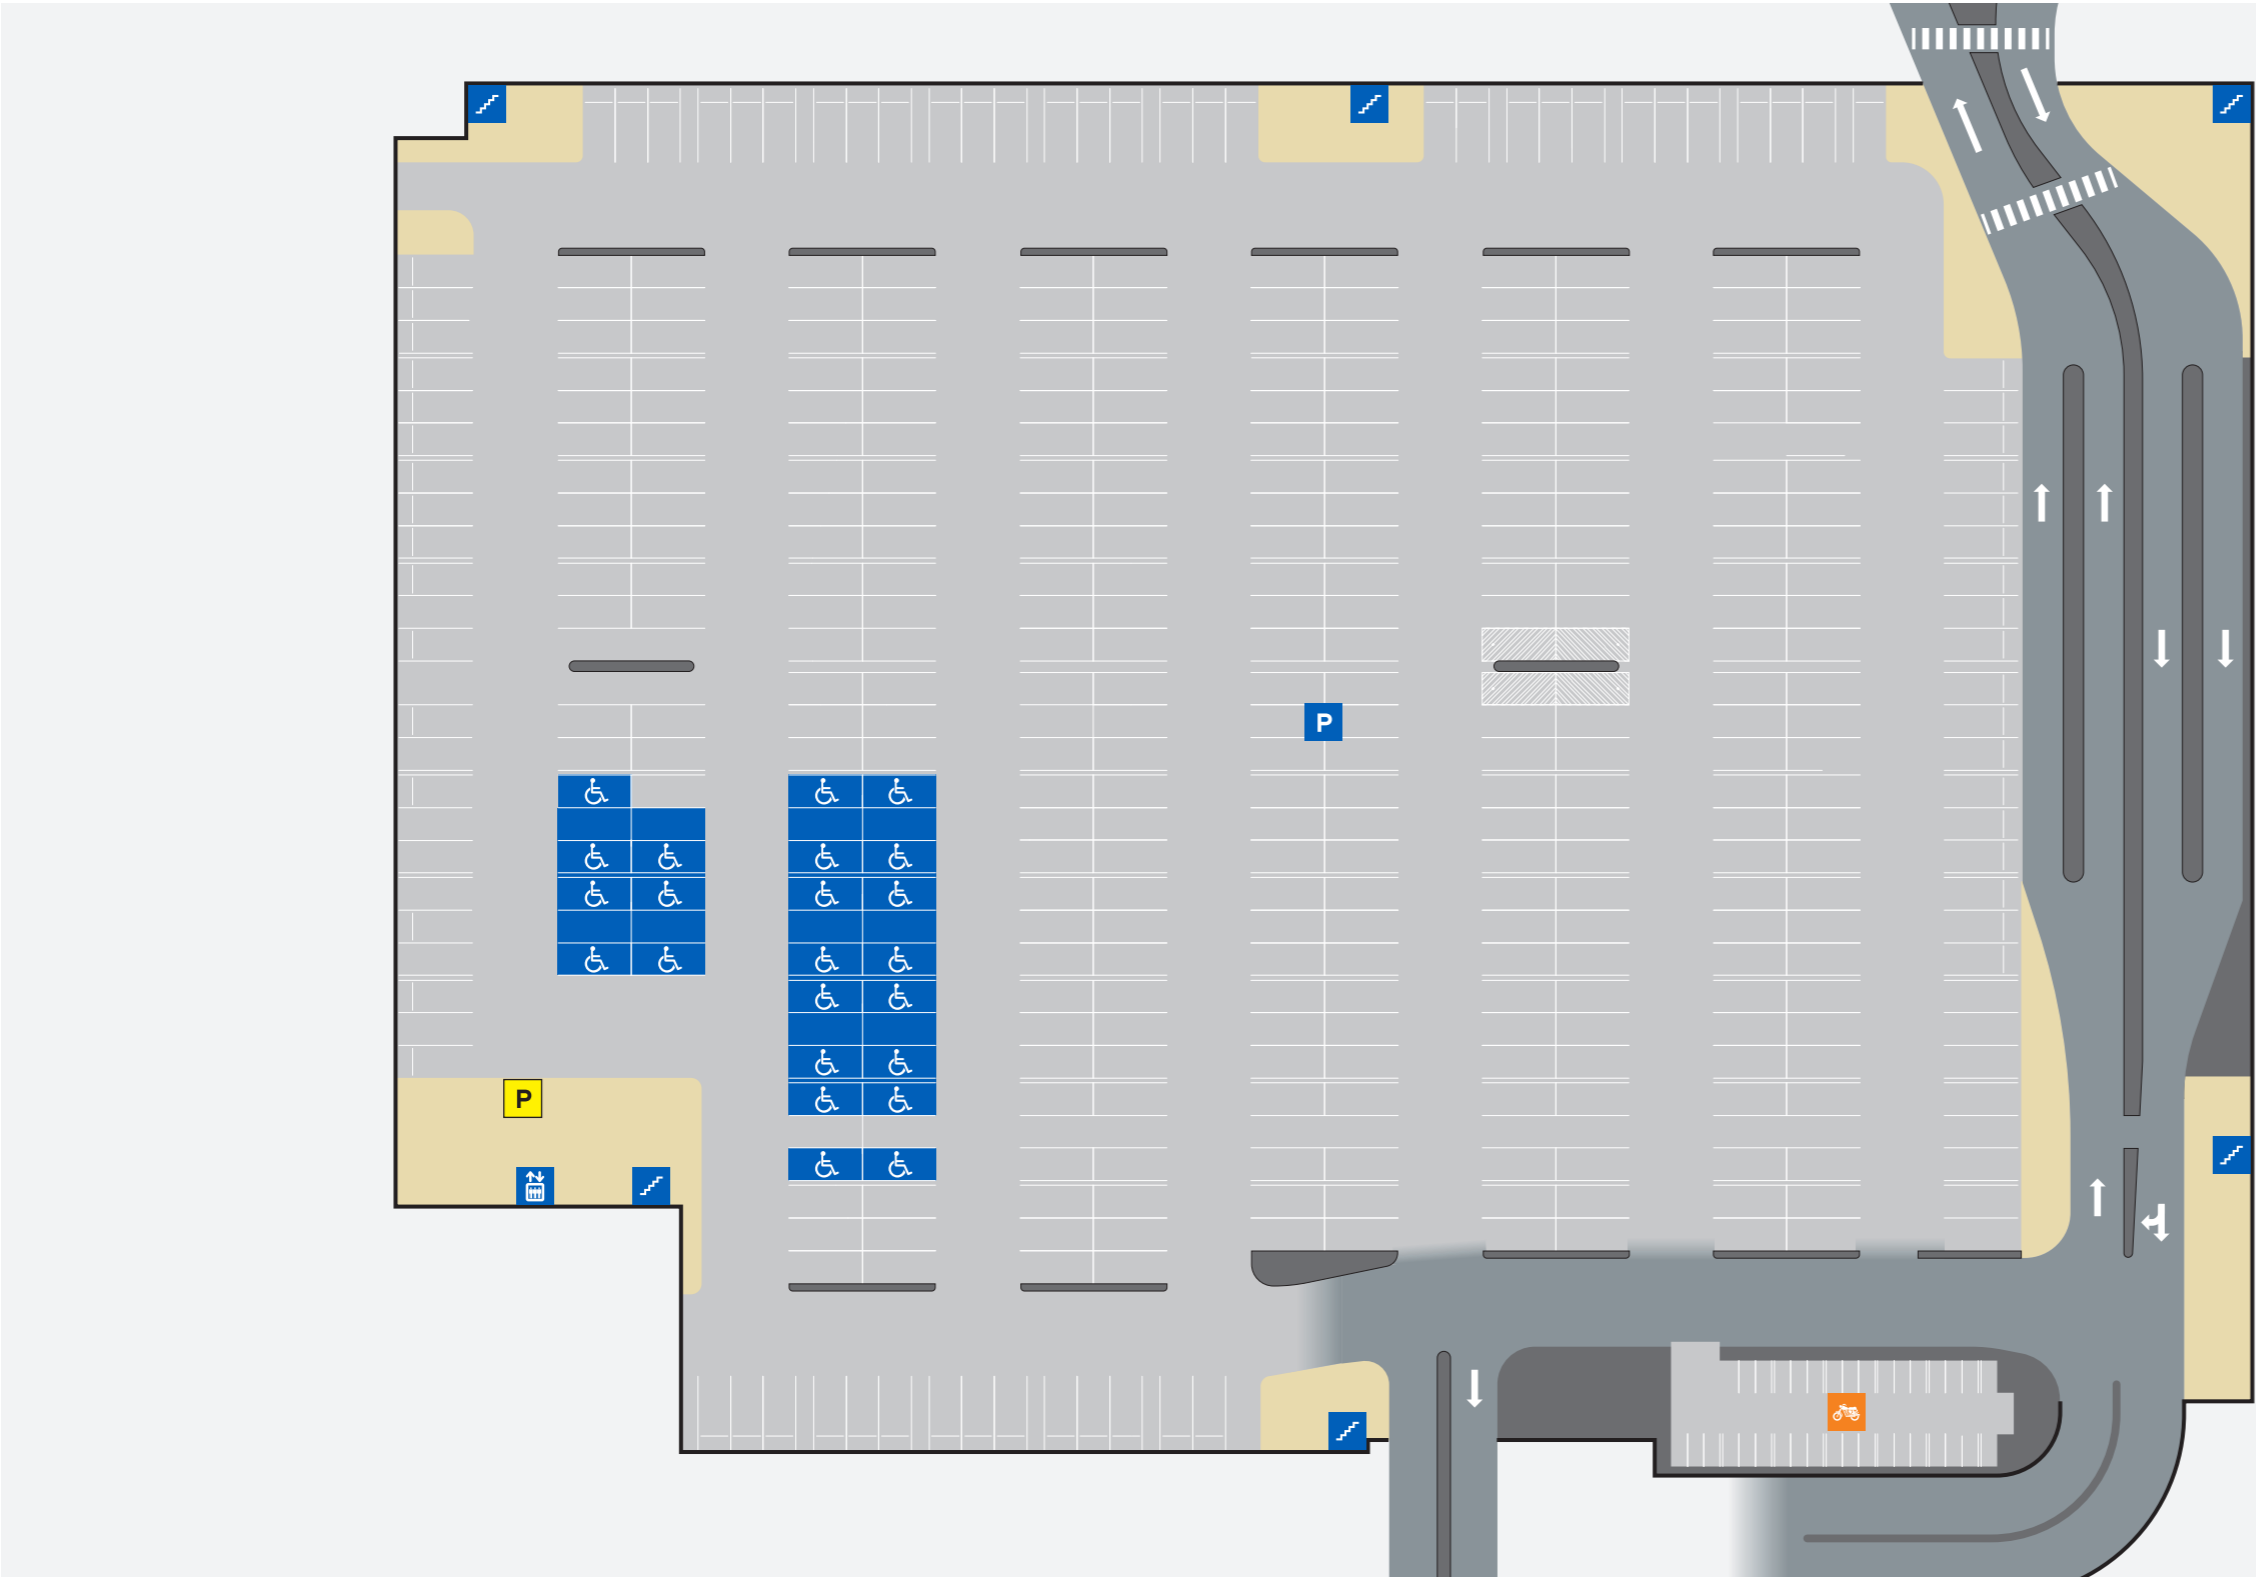

P | **Parking Information**

When to pay

Operating Times

Monday-Friday Fee applies
Saturday No charge
Sunday or Public Holiday No charge*
*Unless vehicle is parked overnight

$2.00 per 24hr period or part there of applies.

This parking charge applies to all vehicles.

For more information on parking your vehicle visit transperth.wa.gov.au

Legend

- Transperth Parking
- ACROD Parking
- Stairs
- SmartParker Machine
- Lift
- Road
- Motorbikes
- Pathways
- Non-Accessible Area