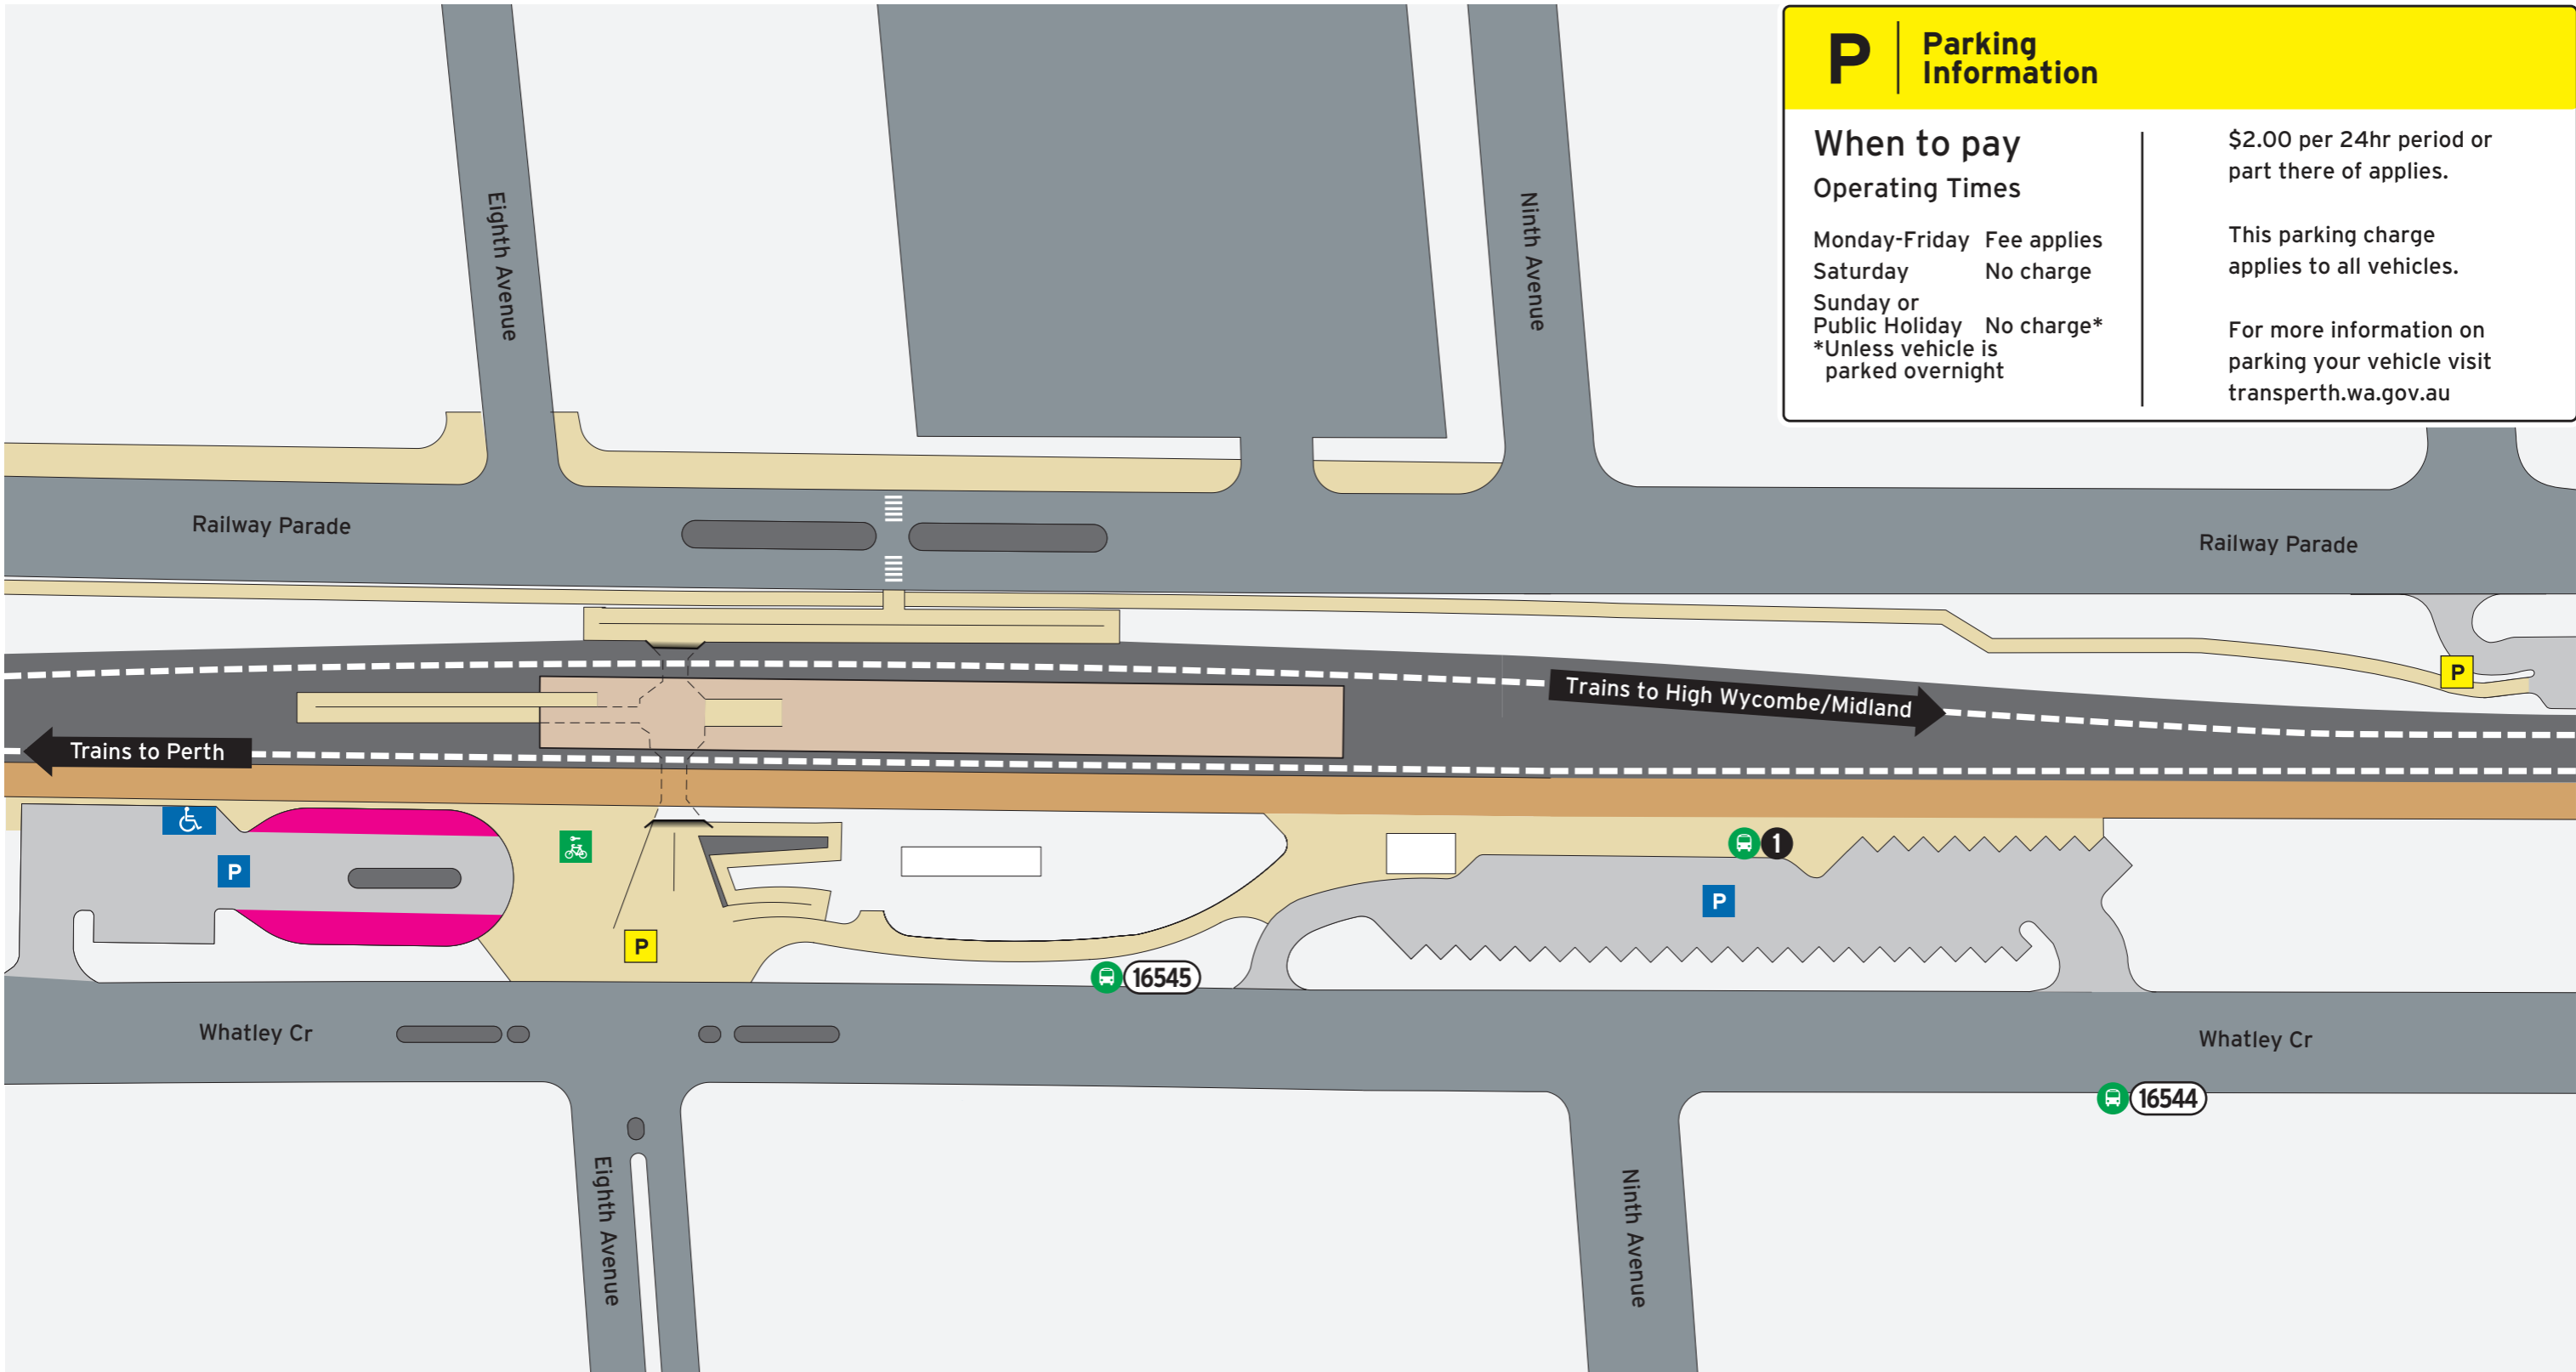

# Maylands Station - Access Map

### Bus Stands

Stand	Route
16544	Train Replacement to Perth 901
	Train Replacement to Perth 902
16545	Train Replacement to Midland 901
	Train Replacement to High Wycombe 902

## Legend

<p>North Point</p>	<p>Scale</p>	All Access	Bicycle Access	Stairs	Transperth Parking	Platforms	Road
		Pedestrian Access	Bus Stand	Pathways	Principal Shared Path	Non-Accessible Area	

P Parking Information	
<b>When to pay</b>	\$2.00 per 24hr period or part there of applies.
<b>Operating Times</b>	This parking charge applies to all vehicles.
Monday-Friday Fee applies	For more information on parking your vehicle visit <a href="http://transperth.wa.gov.au">transperth.wa.gov.au</a>
Saturday No charge	
Sunday or Public Holiday No charge* *Unless vehicle is parked overnight	

**Legend**

North Point	Scale 0 20m	Bike Shelter	ACROD Parking	Transperth Parking	Pathways	Principal Shared Path	Non-Accessible Area
		Bus Stand	Short Term Parking	SmartParker Machine	Platforms	Road	