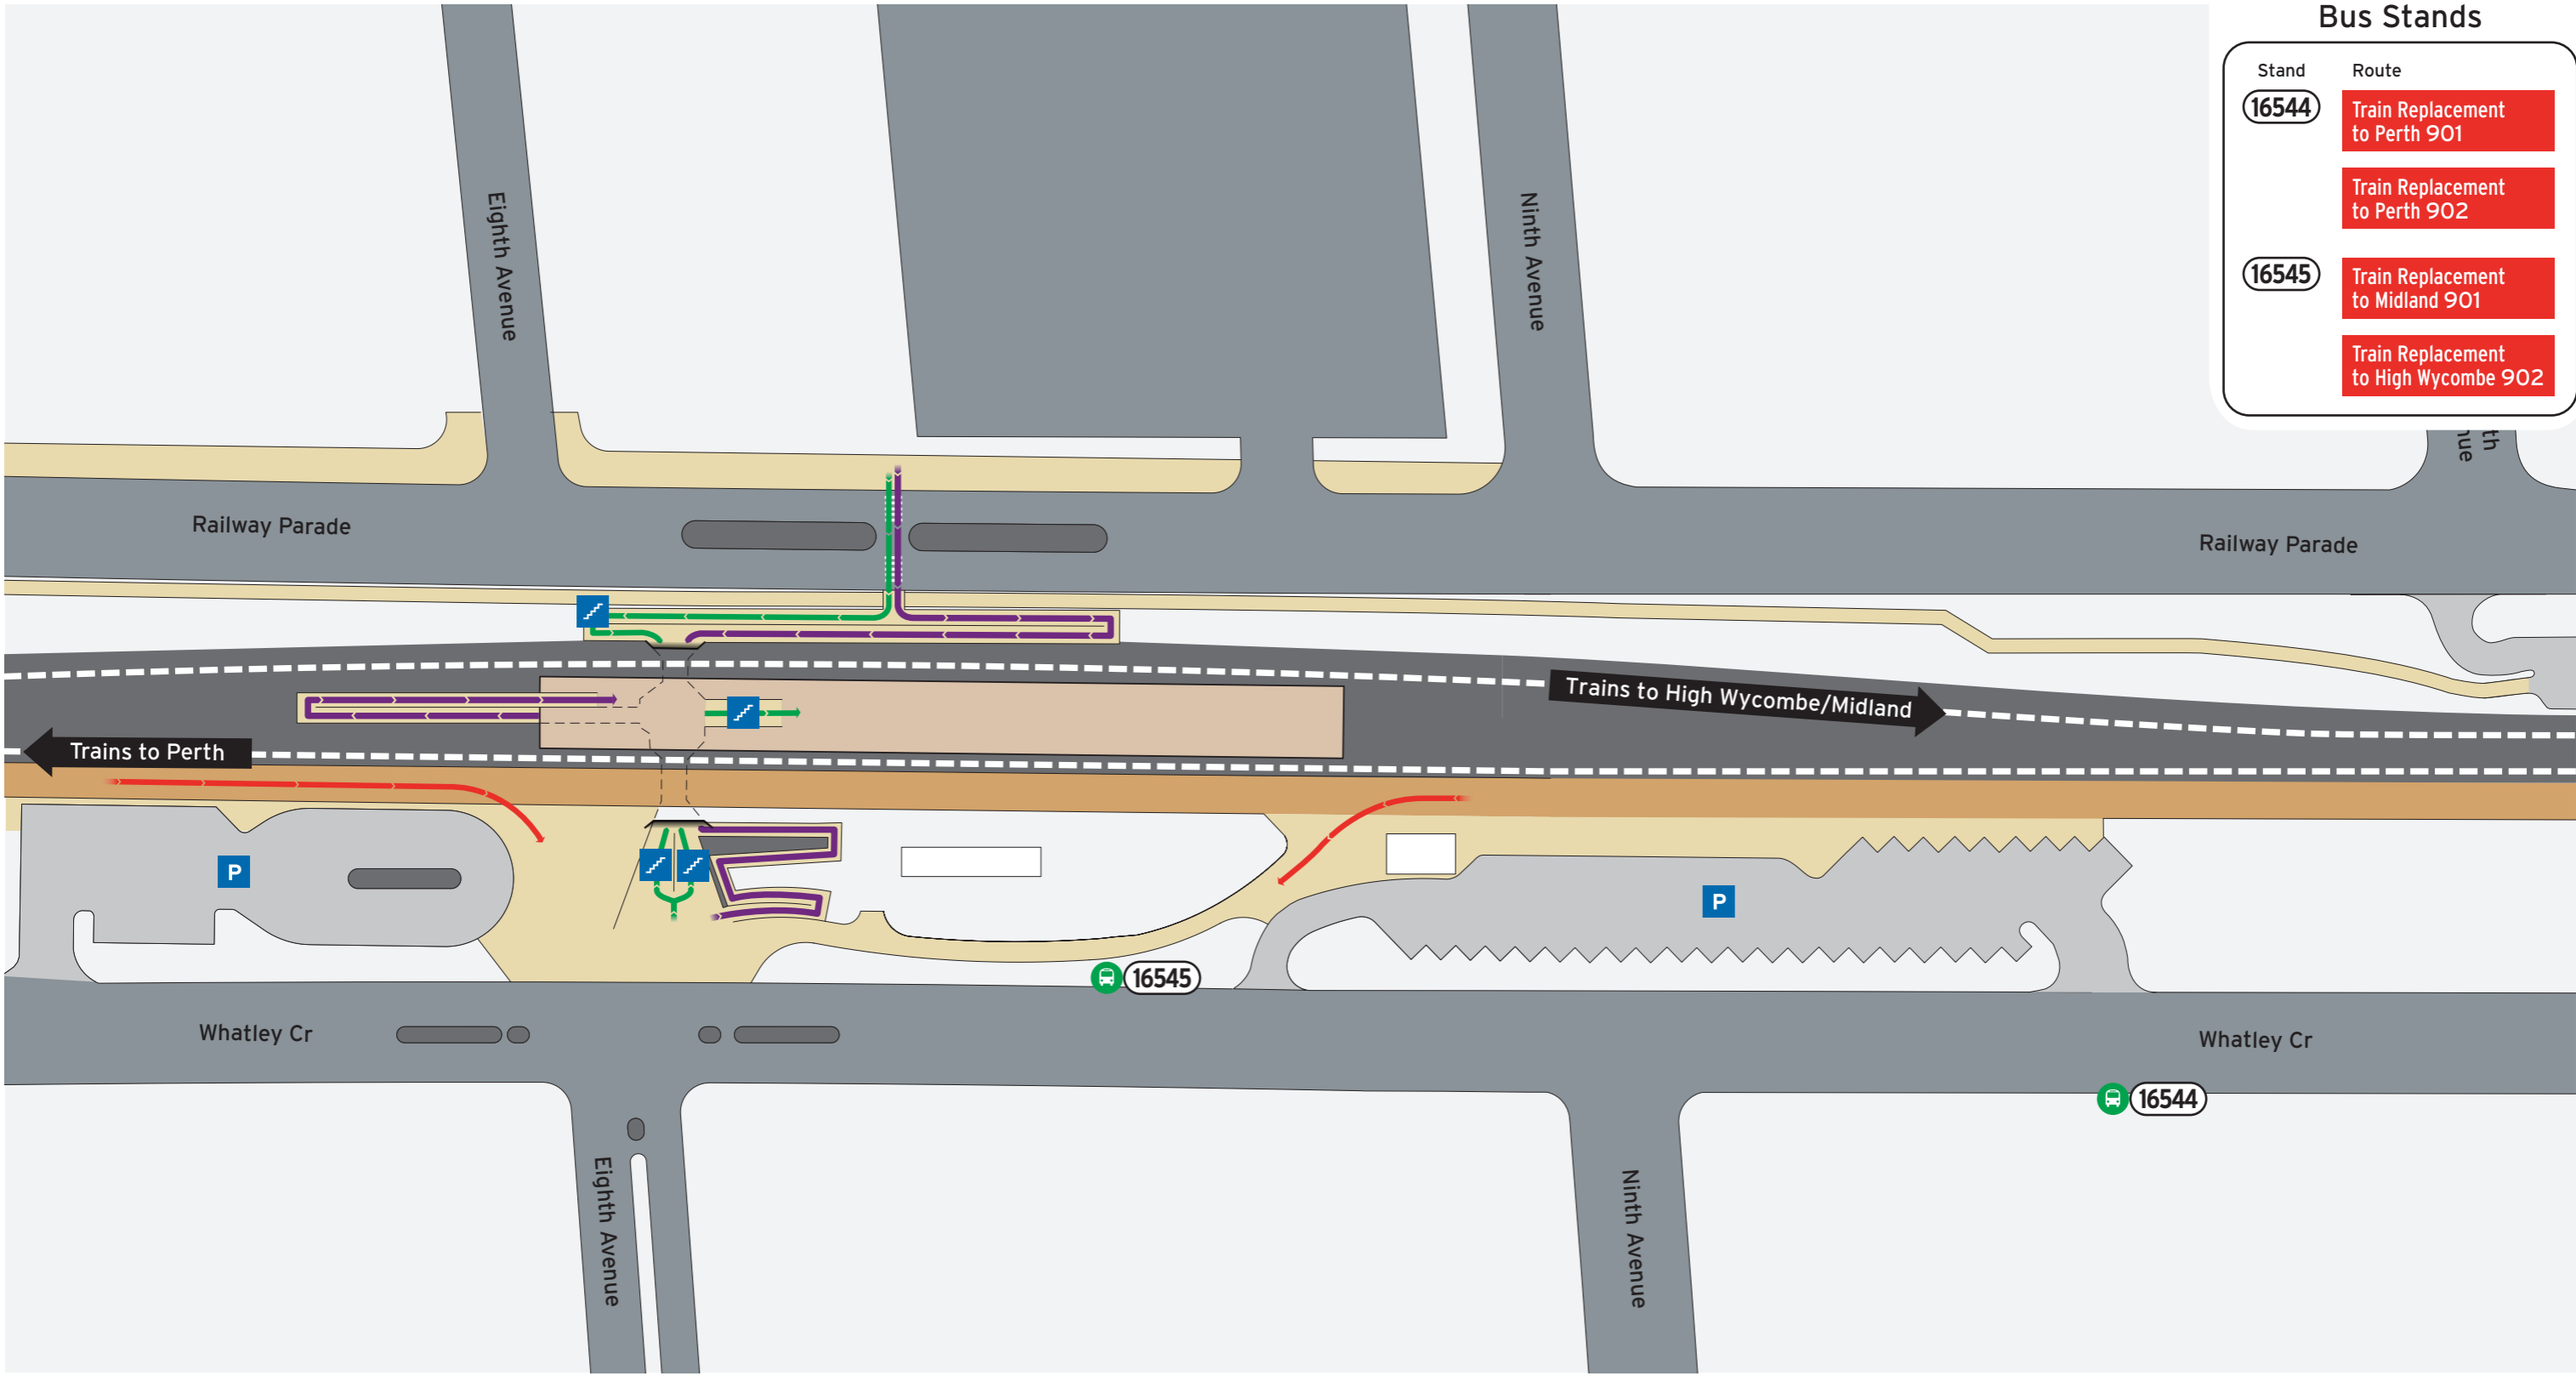

# Maylands Station - Access Map

### Bus Stands

Stand	Route
16544	Train Replacement to Perth 901
	Train Replacement to Perth 902
16545	Train Replacement to Midland 901
	Train Replacement to High Wycombe 902

## Legend

<p>North Point</p>	<p>Scale</p>	All Access	Bicycle Access	Stairs	Transperth Parking	Platforms	Road
		Pedestrian Access	Bus Stand	Pathways	Principal Shared Path	Non-Accessible Area	

P Parking Information	
<b>When to pay</b>	\$2.00 per 24hr period or part there of applies.
<b>Operating Times</b>	This parking charge applies to all vehicles.
Monday-Friday Fee applies	For more information on parking your vehicle visit <a href="http://transperth.wa.gov.au">transperth.wa.gov.au</a>
Saturday No charge	
Sunday or Public Holiday No charge* *Unless vehicle is parked overnight	

**Legend**

North Point	Scale 0 20m	Bike Shelter	ACROD Parking	Transperth Parking	Pathways	Principal Shared Path	Non-Accessible Area
		Bus Stand	Short Term Parking	SmartParker Machine	Platforms	Road	