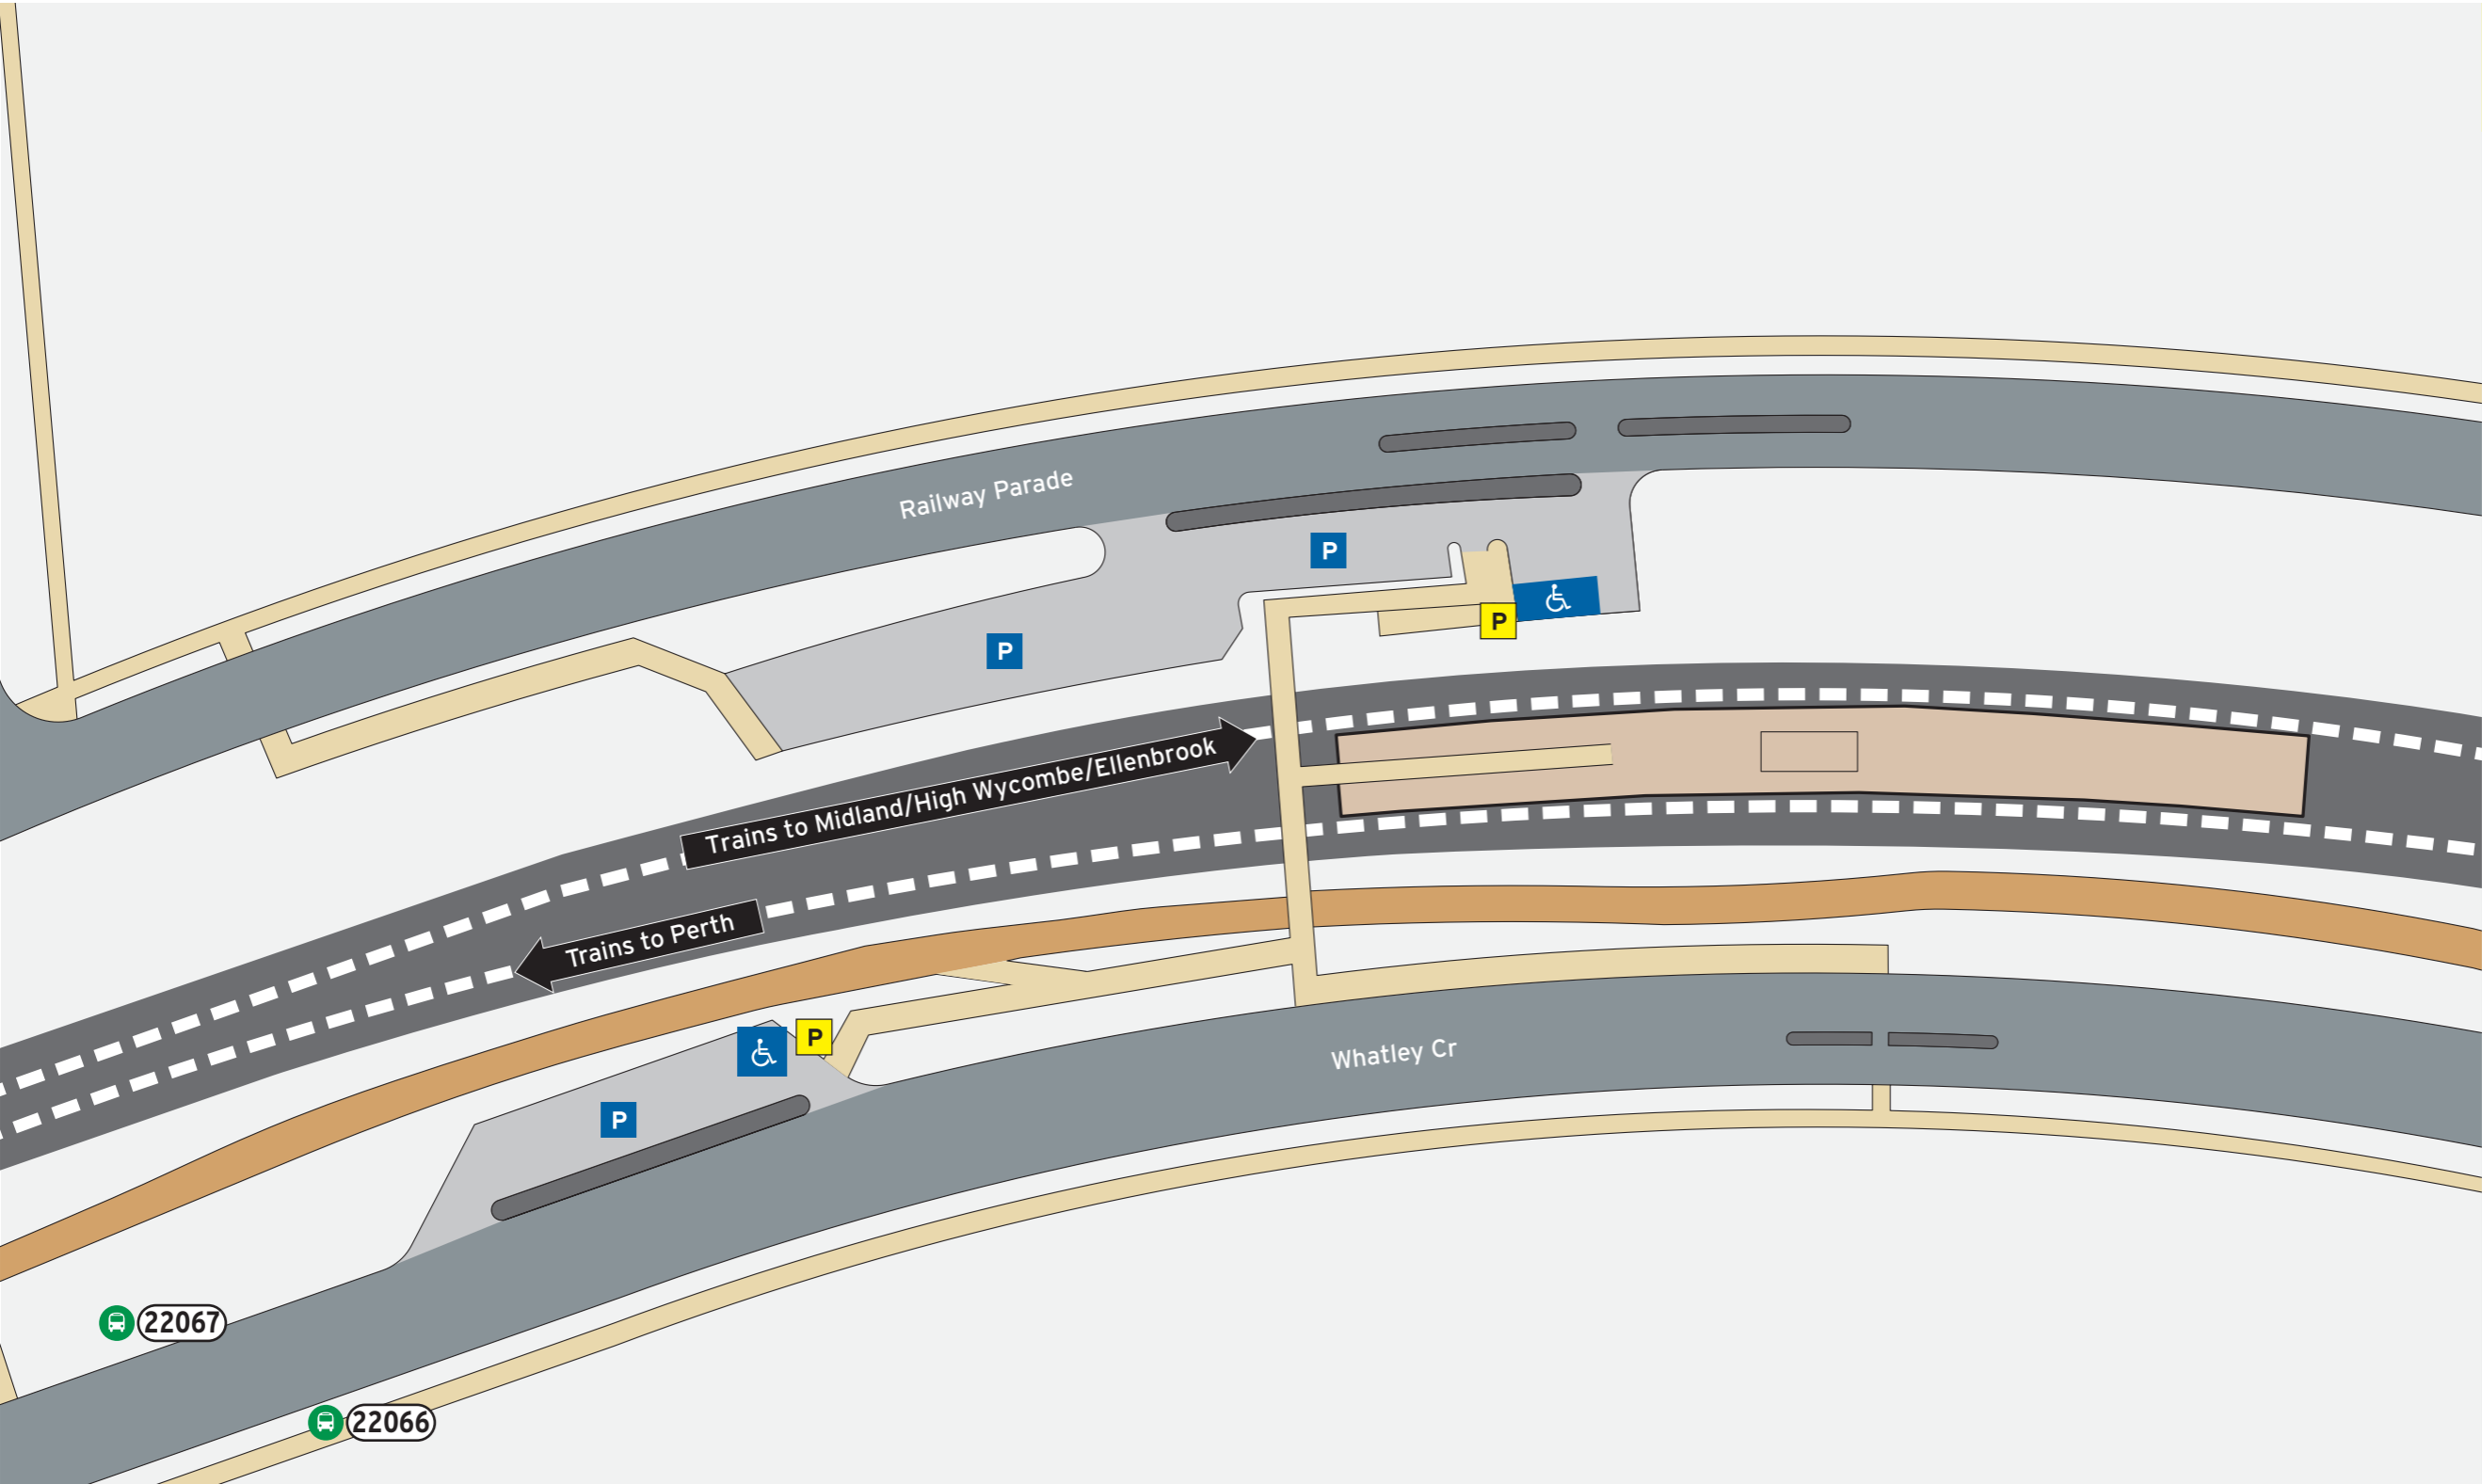

Bus Stands

Stand	Route
(22066)	901 Train replacement to Perth
	902 Train replacement to Perth
	903 Train replacement to Perth
(22067)	901 Train replacement to Midland Stn
	902 Train replacement to High Wycombe Stn
	903 Train replacement to Ellenbrook Stn

Legend

North Point

Scale 0 15m

- Bus Stop
- Walking/Accessible Path
- Pedestrian Access
- Bicycle Access
- Transperth Parking
- Stairs
- Road
- Pathways
- Non-Accessible Area
- Platform
- Principal Shared Path

This parking charge applies to all vehicles.

For more information on parking your vehicle visit transperth.wa.gov.au

Legend

Bus Stop

Transperth Parking
 ACROD Parking
 SmartParker Machine

Road
 Pathways
 Non-Accessible Area

Platform
 Principal Shared Path