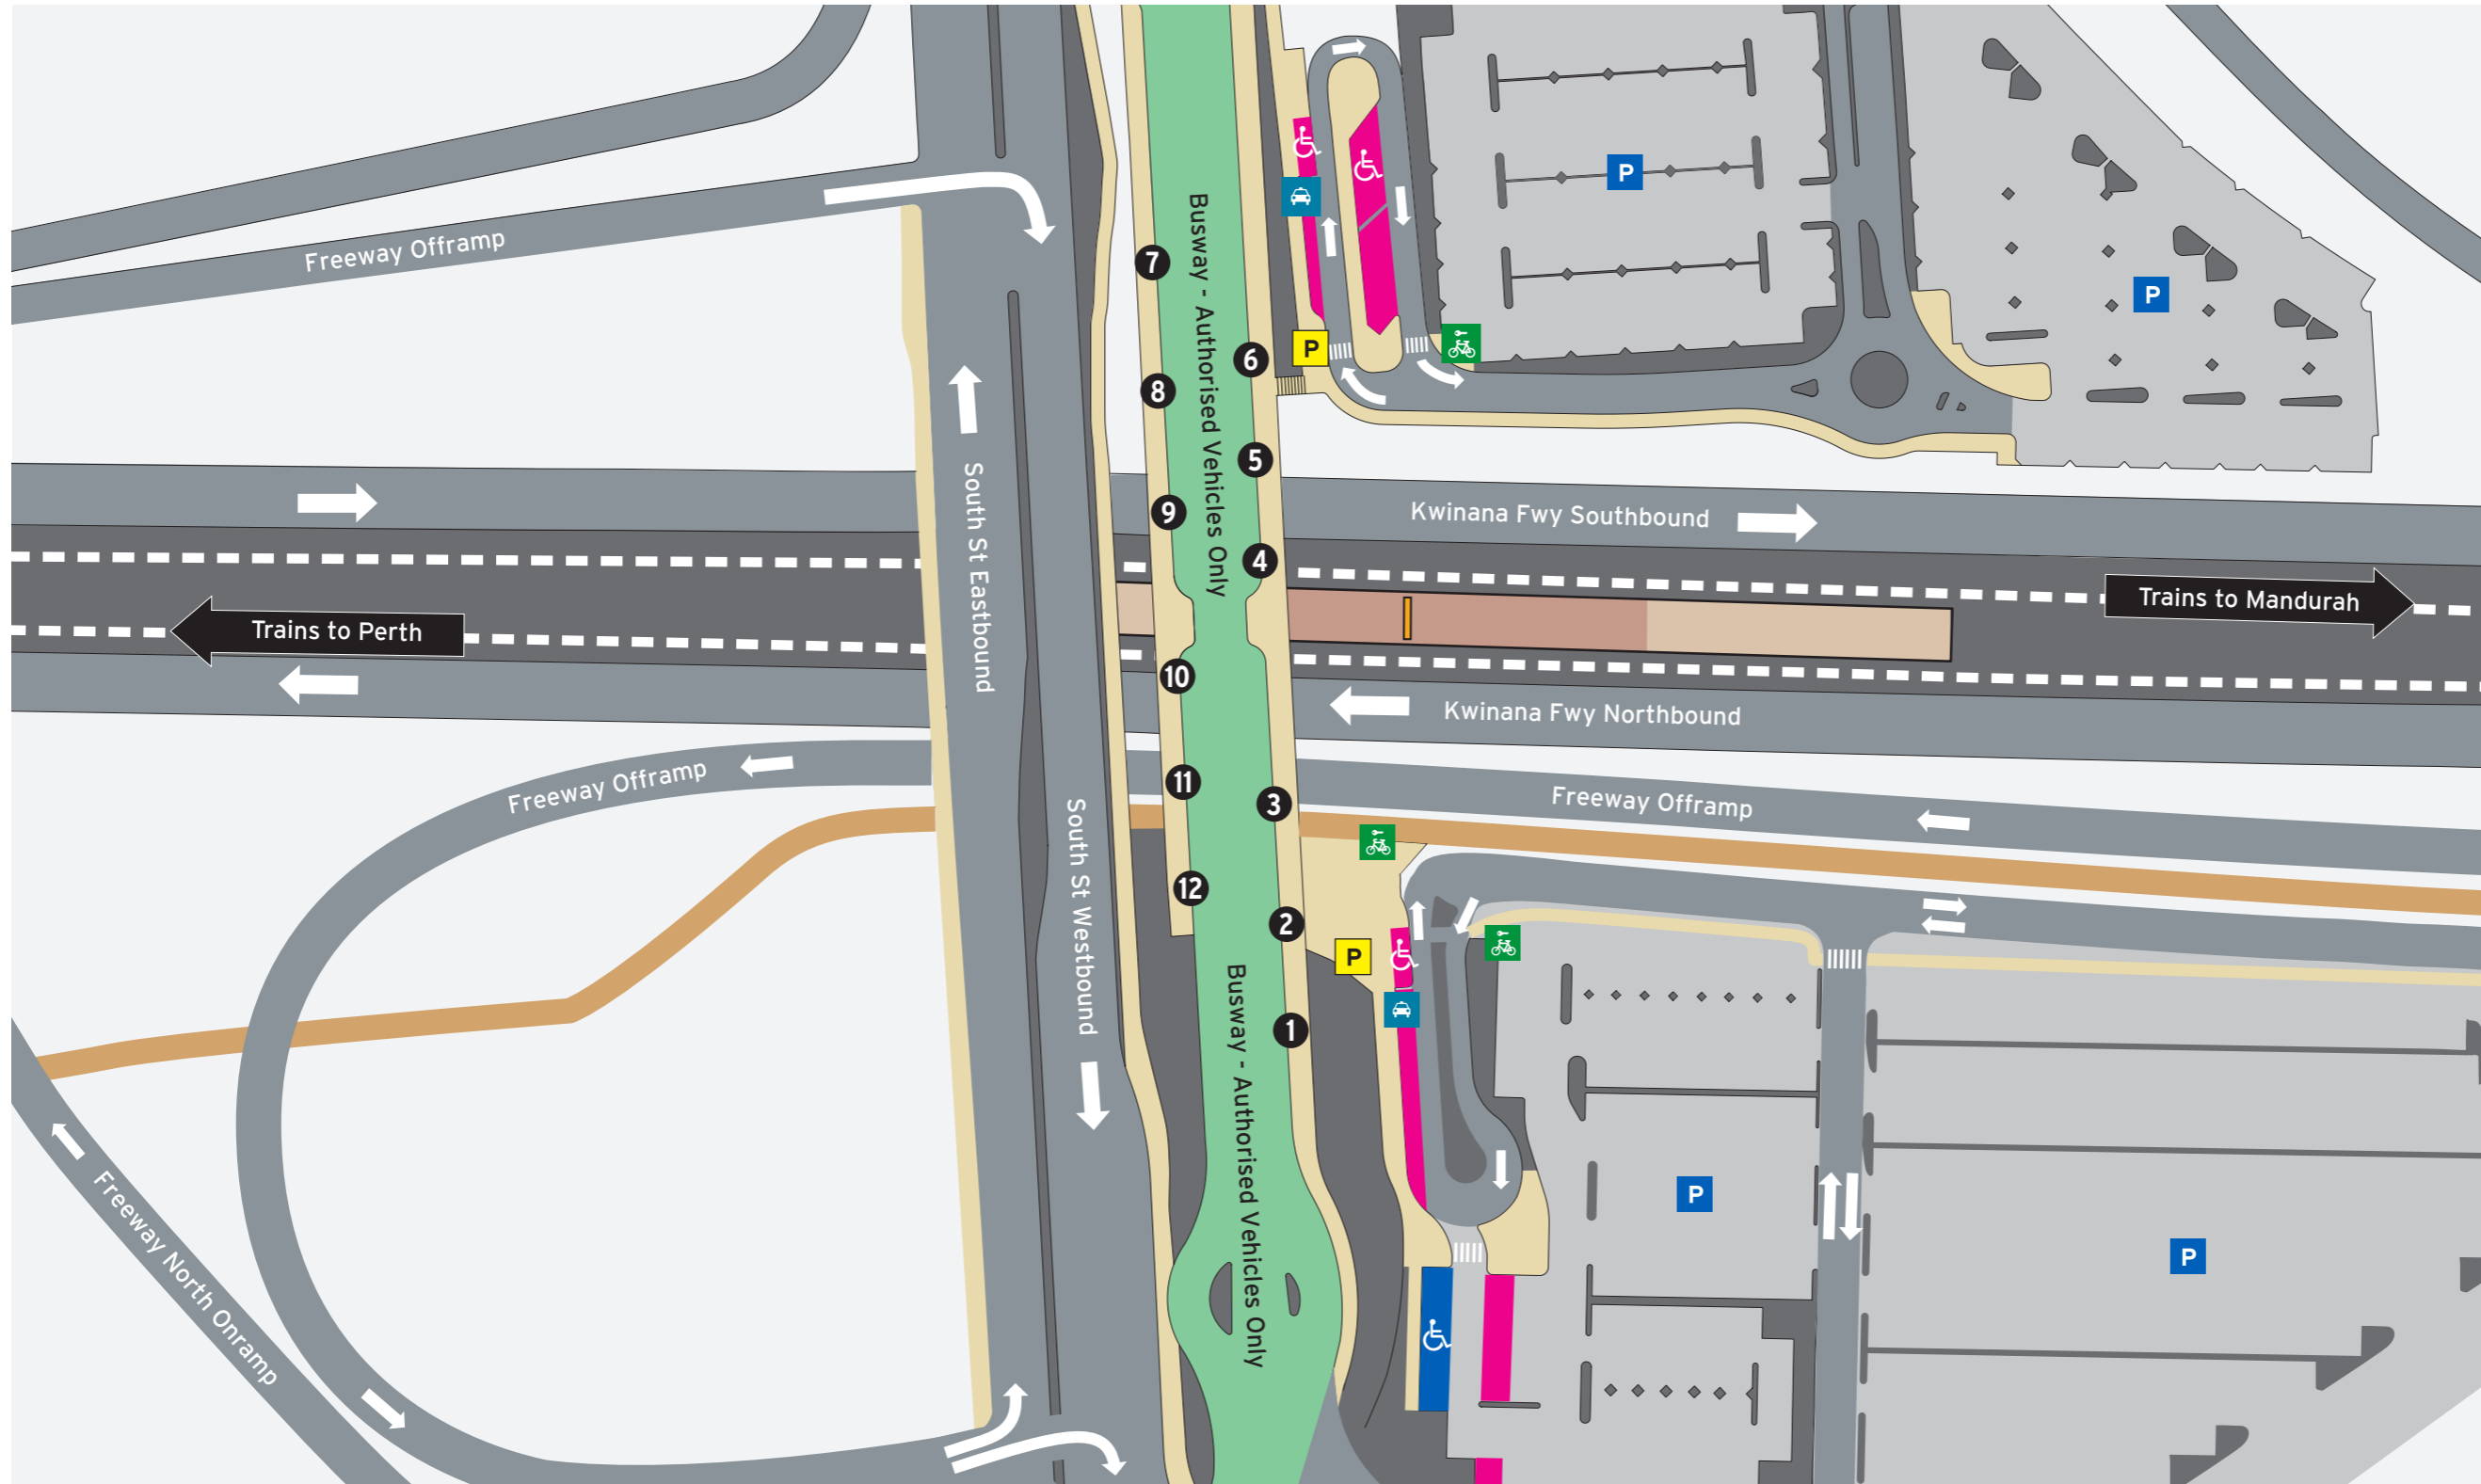

Legend

 North Point

Scale
0 45m

-  Transperth Parking
-  Road
-  Pathways
-  Non-Accessible Area
-  Platform
-  Principal Shared Path
-  Busway

P | Parking Information

When to pay

Operating Times

Monday-Friday Fee applies
 Saturday No charge
 Sunday or Public Holiday No charge*

*Unless vehicle is parked overnight

\$2.00 per 24hr period or part thereof applies.

This parking charge applies to all vehicles.

For more information on parking your vehicle visit transperth.wa.gov.au

Legend

- | | |
|--|---|
| 
North Point

Scale
0 25m | <ul style="list-style-type: none"> 1 Bus Stand Number P Transperth Parking  ACROD Parking P SmartParker Machine  Bike Shelter  Taxi  Ticket Barrier  Road  Pathways  Non-Accessible Area  Platform  Concourse & Ramp  Principal Shared Path  Busway |
|--|---|