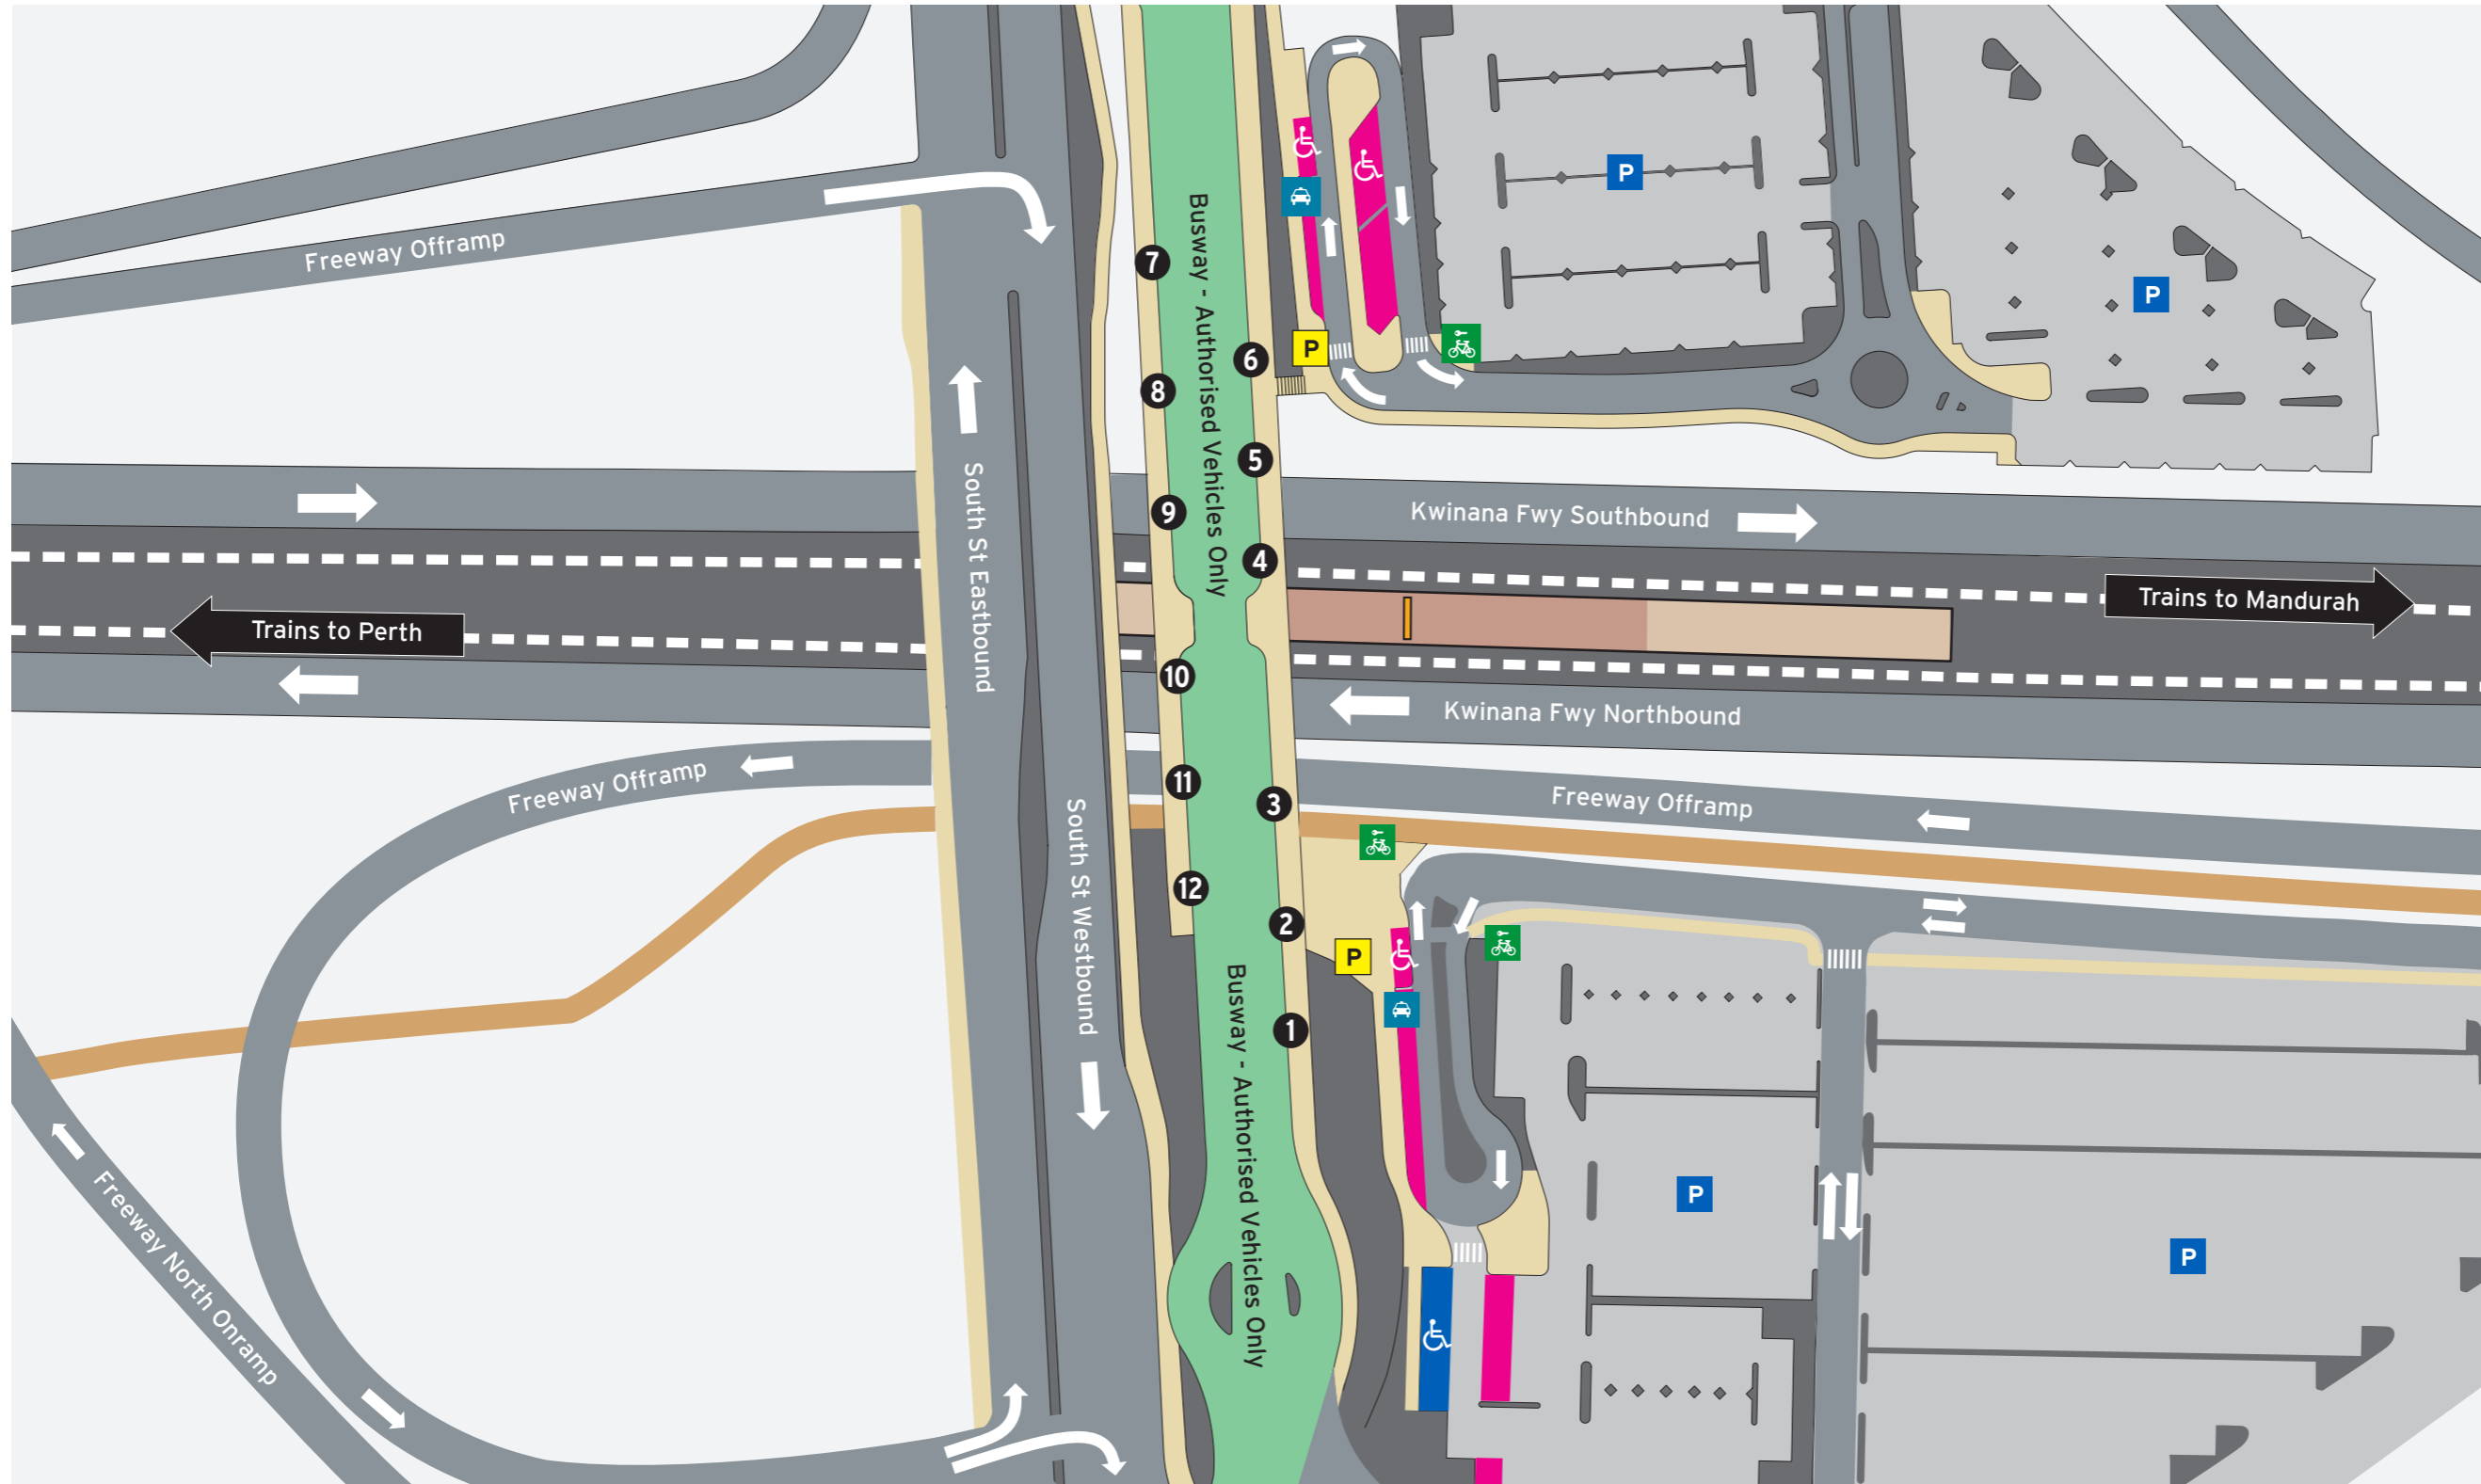

Legend

- P Transperth Parking
- Road
- Pathways
- Non-Accessible Area
- Platform
- Principal Shared Path
- Busway

### Bus Stands

Stand	Route
1	510, 511
2	512, 513
3	503, 504, 505
4	998
5	204, 205, 206, 207 to Murdoch University
6	516, 517, 518, 519 to Murdoch TAFE
909	Train replacement to Perth
7	208
	517 to Thornlie Stn
	518 to Cockburn Central Stn
	519 to Armadale Stn
	School Specials
8	204, 205 to Maddington Stn
9	206 to Cannington Stn
	207 to Thornlie Stn
10	999
11	514, 515
	516 to Willetton
12	Set Down
909	Train replacement to Mandurah Stn

### Legend

	<b>1</b> Bus Stand Number	Toilets - Male & Female Accessible Baby Change Room	Transperth Parking	Stairs	Road	Concourse & Ramp
	Walking/Accessible Path	Ticket Barrier	Escalator	Pathways	Non-Accessible Area	Principal Shared Path
	Pedestrian Access		Lift	Platform		Busway
	Bicycle Access					

## Legend

- |             |                           |                     |                |                     |                       |
|-------------|---------------------------|---------------------|----------------|---------------------|-----------------------|
| North Point | <b>1</b> Bus Stand Number | Transperth Parking  | Bike Shelter   | Road                | Concourse & Ramp      |
|             |                           | ACROD Parking       | Taxi           | Pathways            | Principal Shared Path |
|             |                           | SmartParker Machine | Ticket Barrier | Non-Accessible Area | Busway                |
|             |                           |                     |                | Platform            |                       |