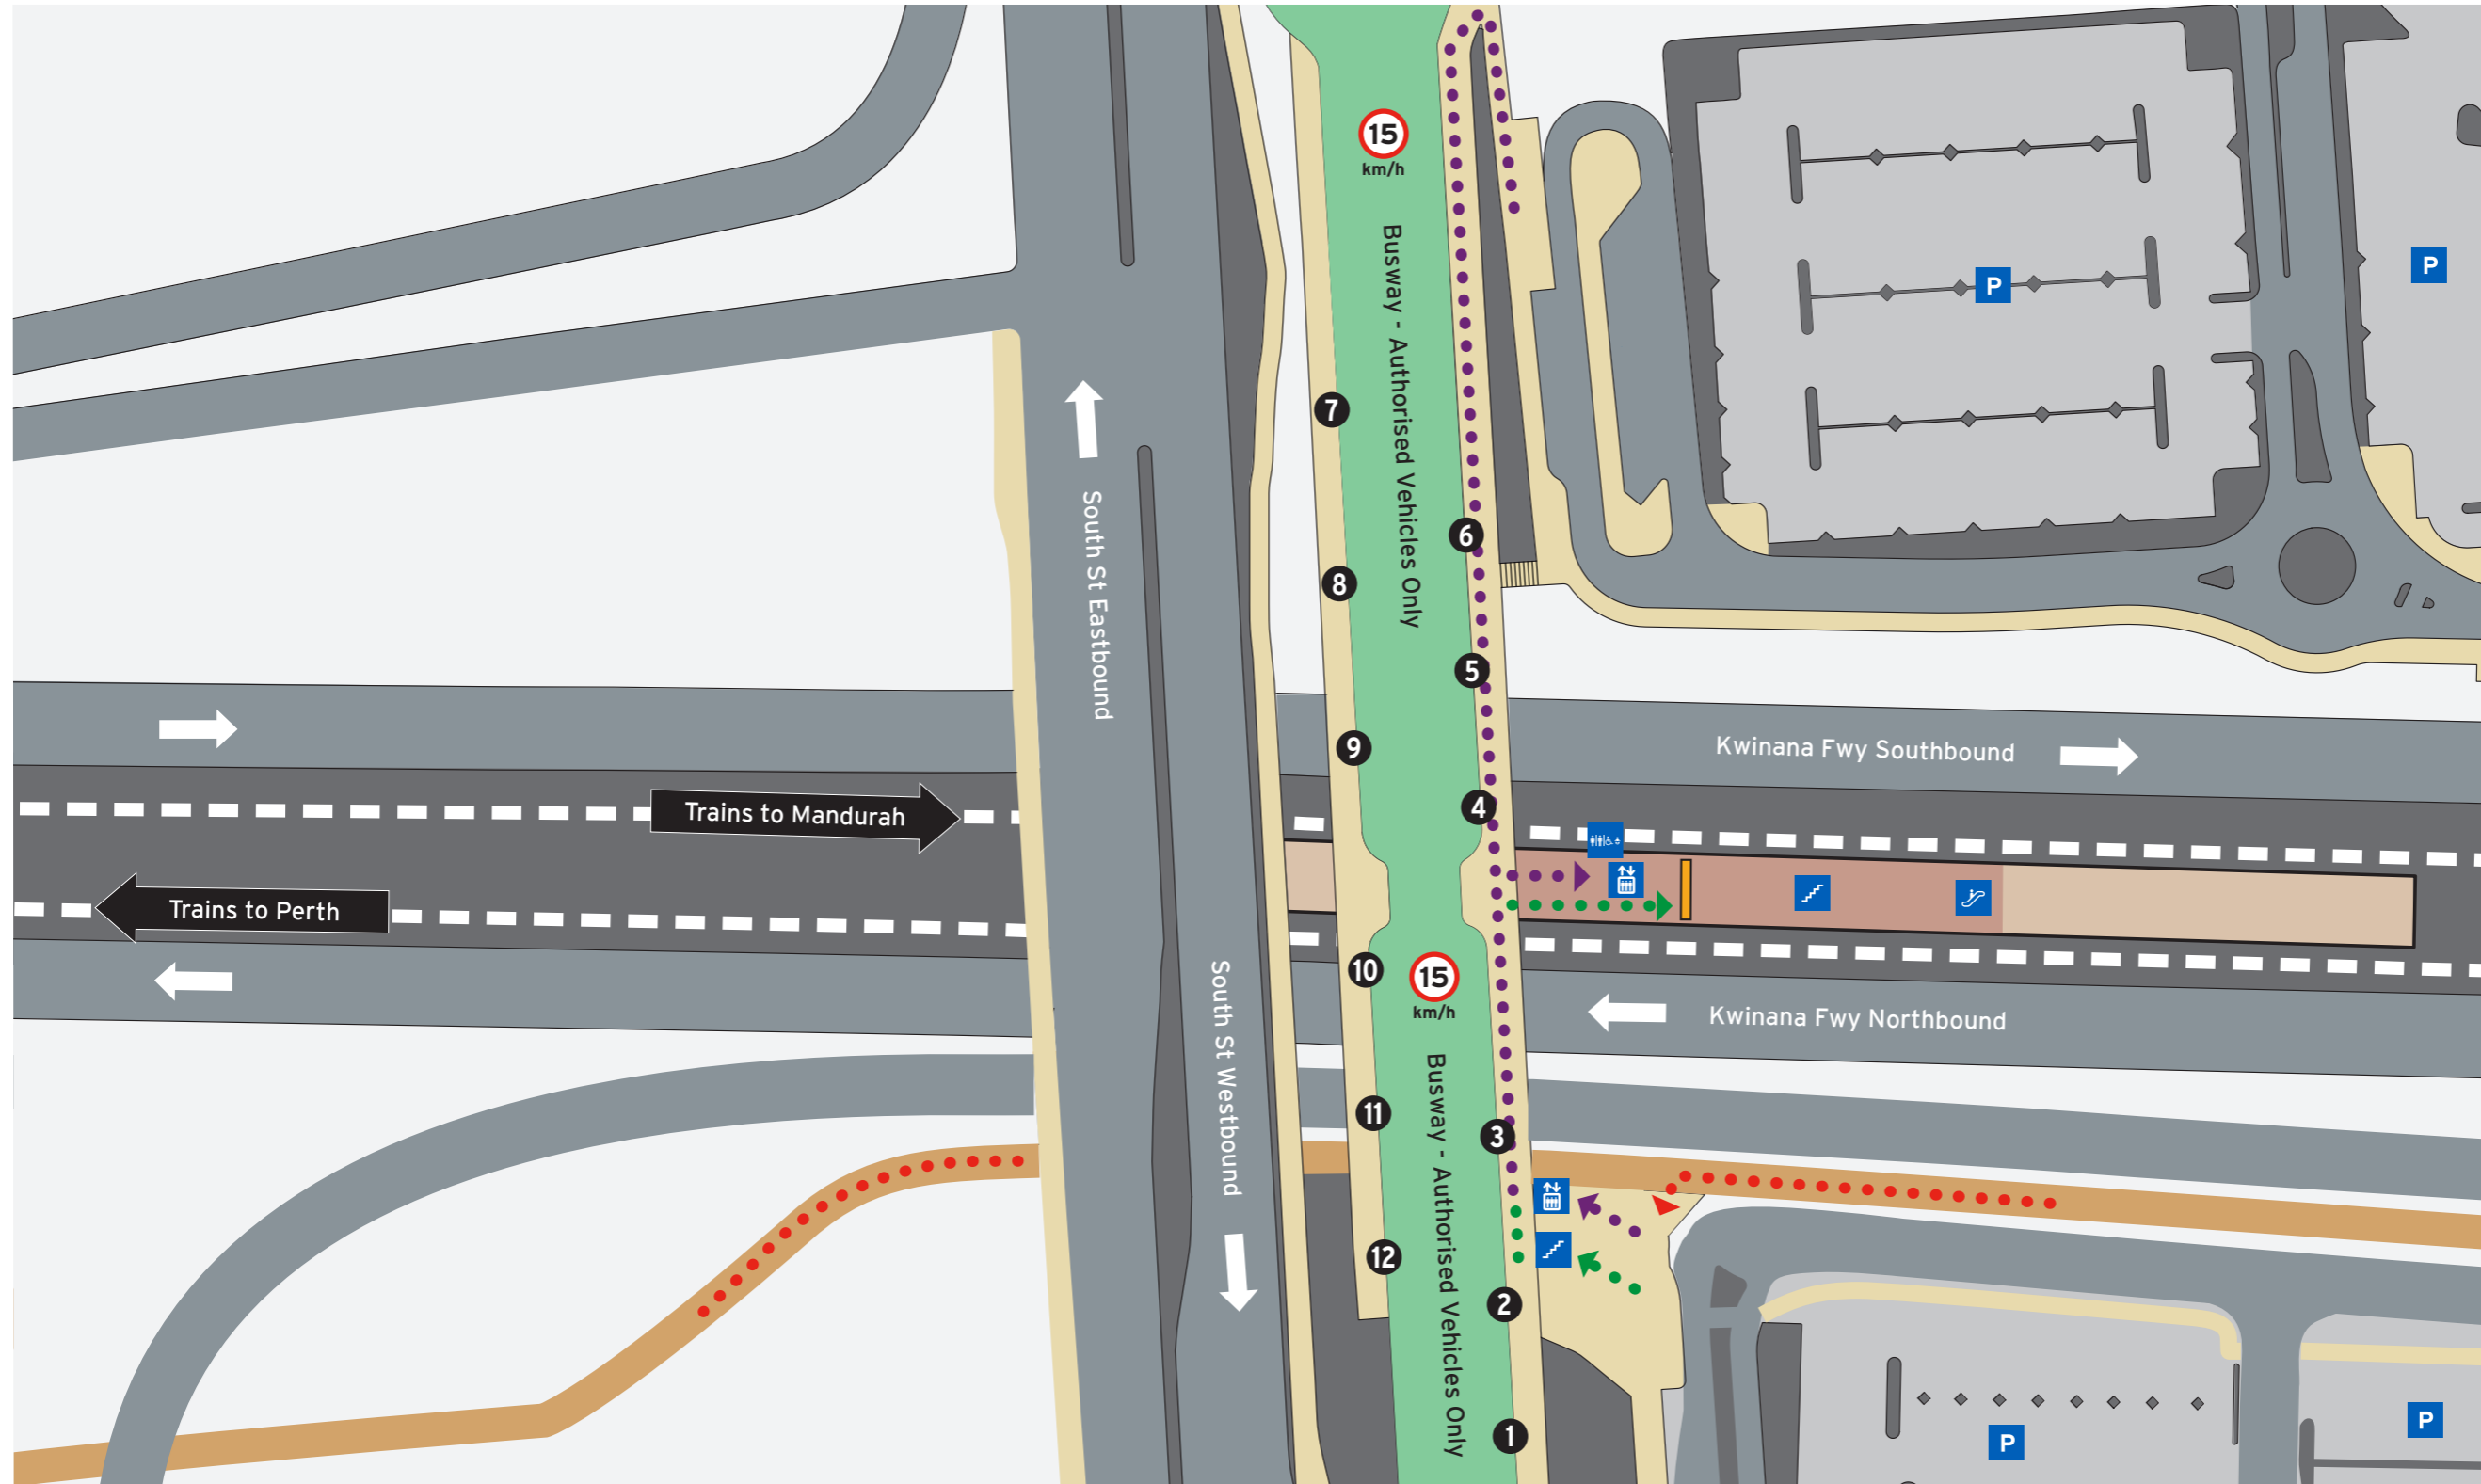

Legend

- P Transperth Parking
- Road
- Pathways
- Non-Accessible Area
- Platform
- Principal Shared Path
- Busway

### Bus Stands

Stand	Route
1	510, 511
2	512, 513
3	503, 504, 505
4	998
5	204, 205, 206, 207 to Murdoch University
6	516, 517, 518, 519 to Murdoch TAFE
909	Train replacement to Perth
7	208
	517 to Thornlie Stn
	518 to Cockburn Central Stn
	519 to Armadale Stn
	School Specials
8	204, 205 to Maddington Stn
9	206 to Cannington Stn
	207 to Thornlie Stn
10	999
11	514, 515
	516 to Willetton
12	Set Down
909	Train replacement to Mandurah Stn

### Legend

	<b>1</b> Bus Stand Number	Toilets - Male & Female Accessible Baby Change Room	Transperth Parking	Stairs	Road	Concourse & Ramp
	Walking/Accessible Path	Ticket Barrier	Escalator	Pathways	Non-Accessible Area	Principal Shared Path
	Pedestrian Access		Lift	Platform		Busway
	Bicycle Access					

## Legend

- |             |                           |                     |                |                     |                       |
|-------------|---------------------------|---------------------|----------------|---------------------|-----------------------|
| North Point | <b>1</b> Bus Stand Number | Transperth Parking  | Bike Shelter   | Road                | Concourse & Ramp      |
|             |                           | ACROD Parking       | Taxi           | Pathways            | Principal Shared Path |
|             |                           | SmartParker Machine | Ticket Barrier | Non-Accessible Area | Busway                |
|             |                           |                     |                | Platform            |                       |