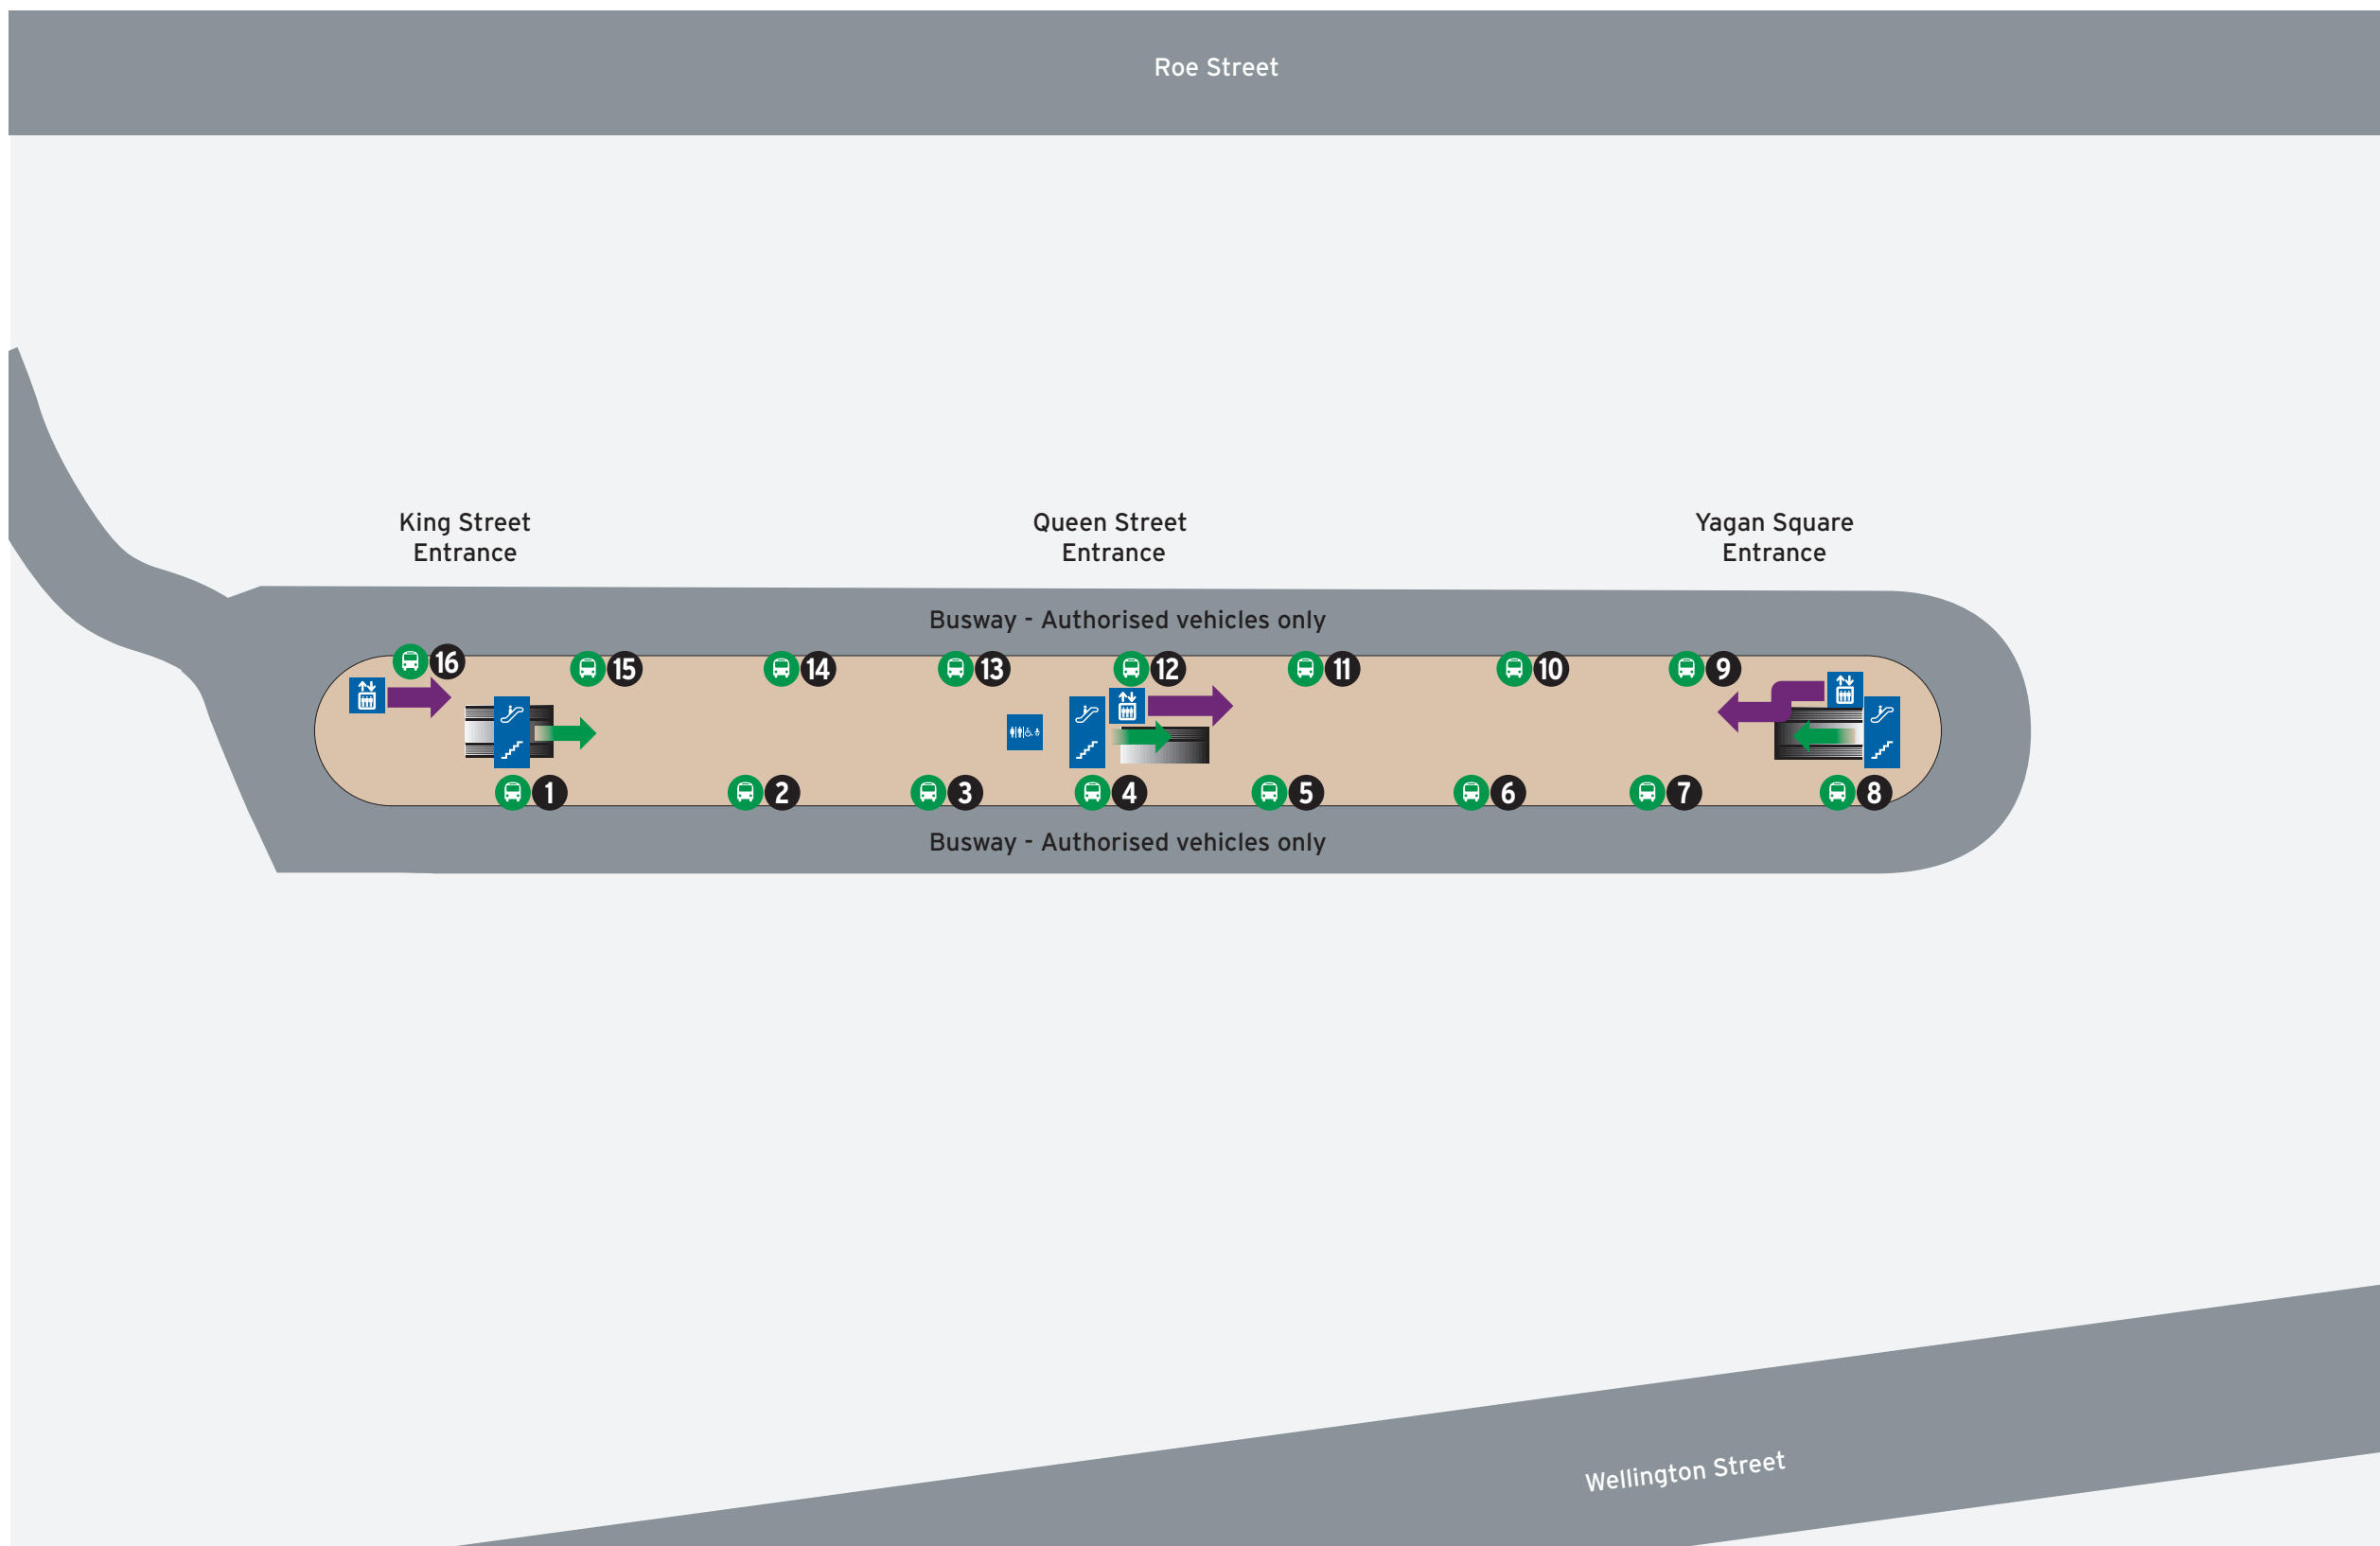

# Perth Busport - Access Map 1 of 2 Station Entry Level

Current as at 31/08/2021

## Legend

 North Point	 Scale	 All Access	 Escalator	 Stairs	 Pathways
		 Pedestrian Access	 Lift		 Road

Bus Stands

**ZONE B**

**Stands 1 to 4 and 13 to 16**

Route 15	Route 389
28 to Trinity College	402
370	403
384	404
385	910
386	960 to Curtin University
387	970
388	990

**ZONE A**

**Stands 5 to 12**

Route  19	Route 82
28 to Claremont	83
30	84
31	85
34	220
67	360
68	361
81	362
	960 to Mirrabooka

Legend

North Point

Scale

 All Access

 Pedestrian Access

 Escalator

 Lift

 Stairs

 Bus Stand

 Toilets - Male & Female Accessible Baby change room

 Platform

 Road