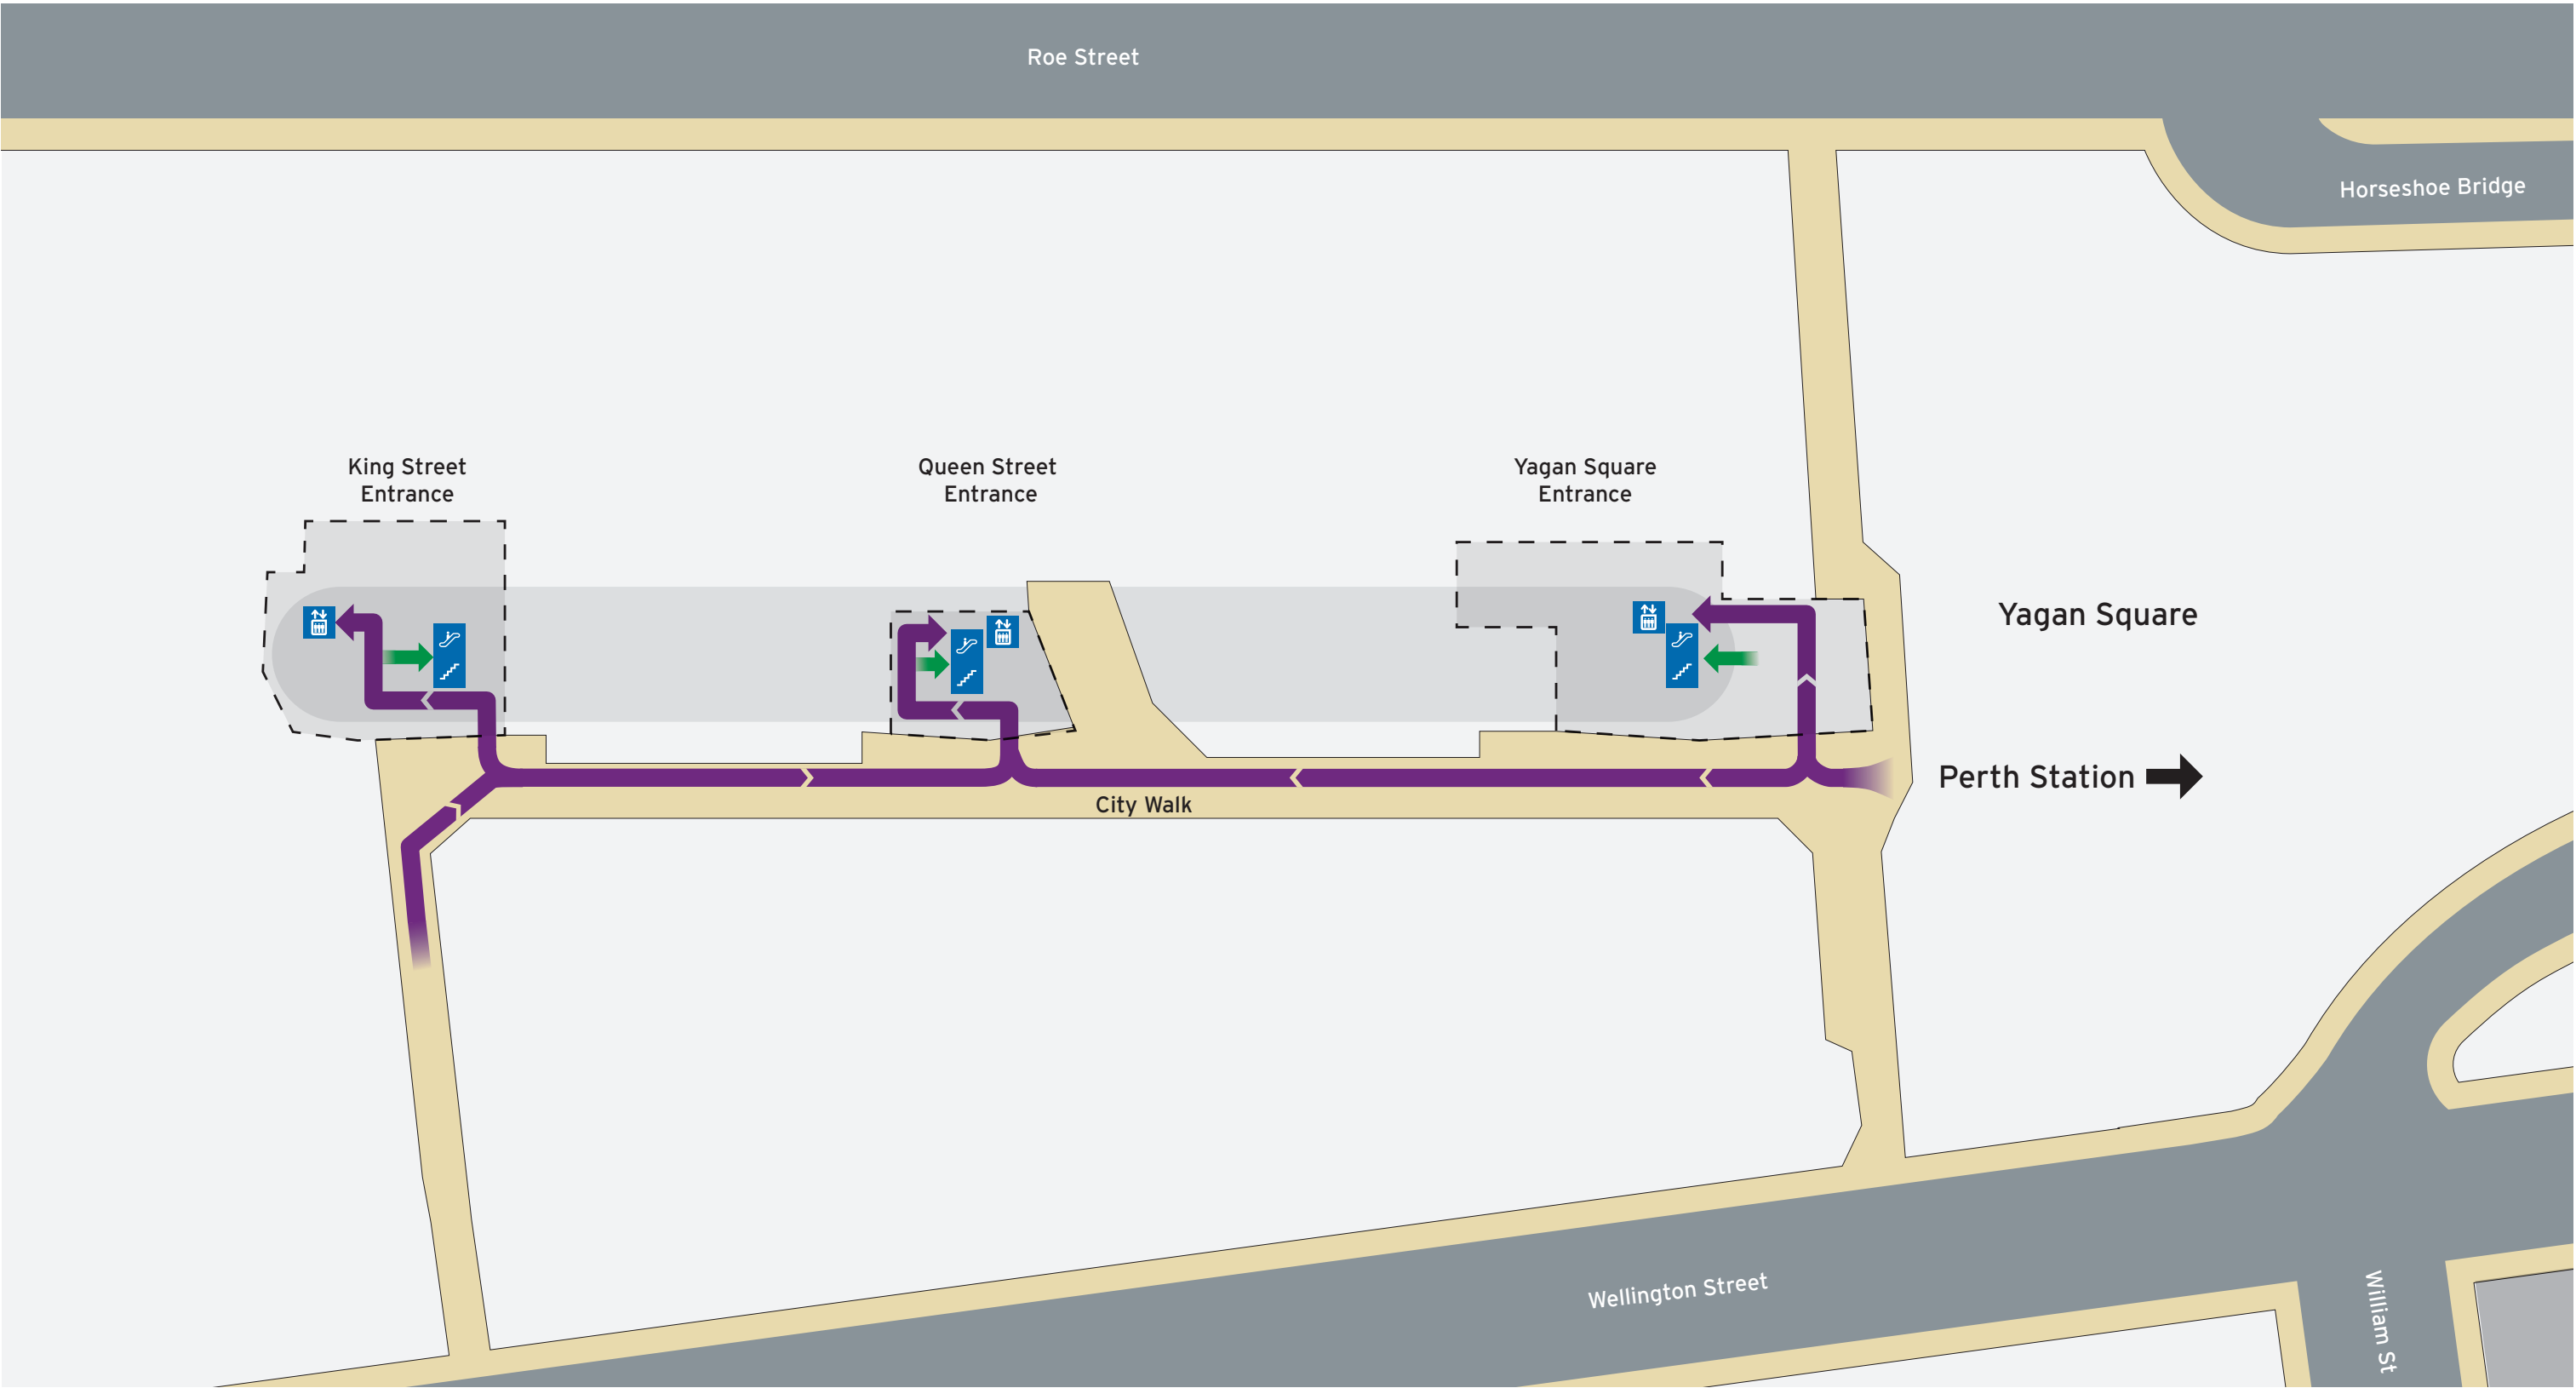

# Perth Busport - Access Map 1 of 2 Station Entry Level

Current as at 31/08/2021

## Legend

 North Point	 Scale	 All Access	 Escalator	 Stairs	 Pathways
		 Pedestrian Access	 Lift		 Road

Bus Stands

**ZONE B**

**Stands 1 to 4 and 13 to 16**

Route 15	Route 389
28 to Trinity College	402
370	403
384	404
385	910
386	960 to Curtin University
387	970
388	990

**ZONE A**

**Stands 5 to 12**

Route  19	Route 82
28 to Claremont	83
30	84
31	85
34	220
67	360
68	361
81	362
	960 to Mirrabooka

Legend

North Point

Scale

 All Access

 Pedestrian Access