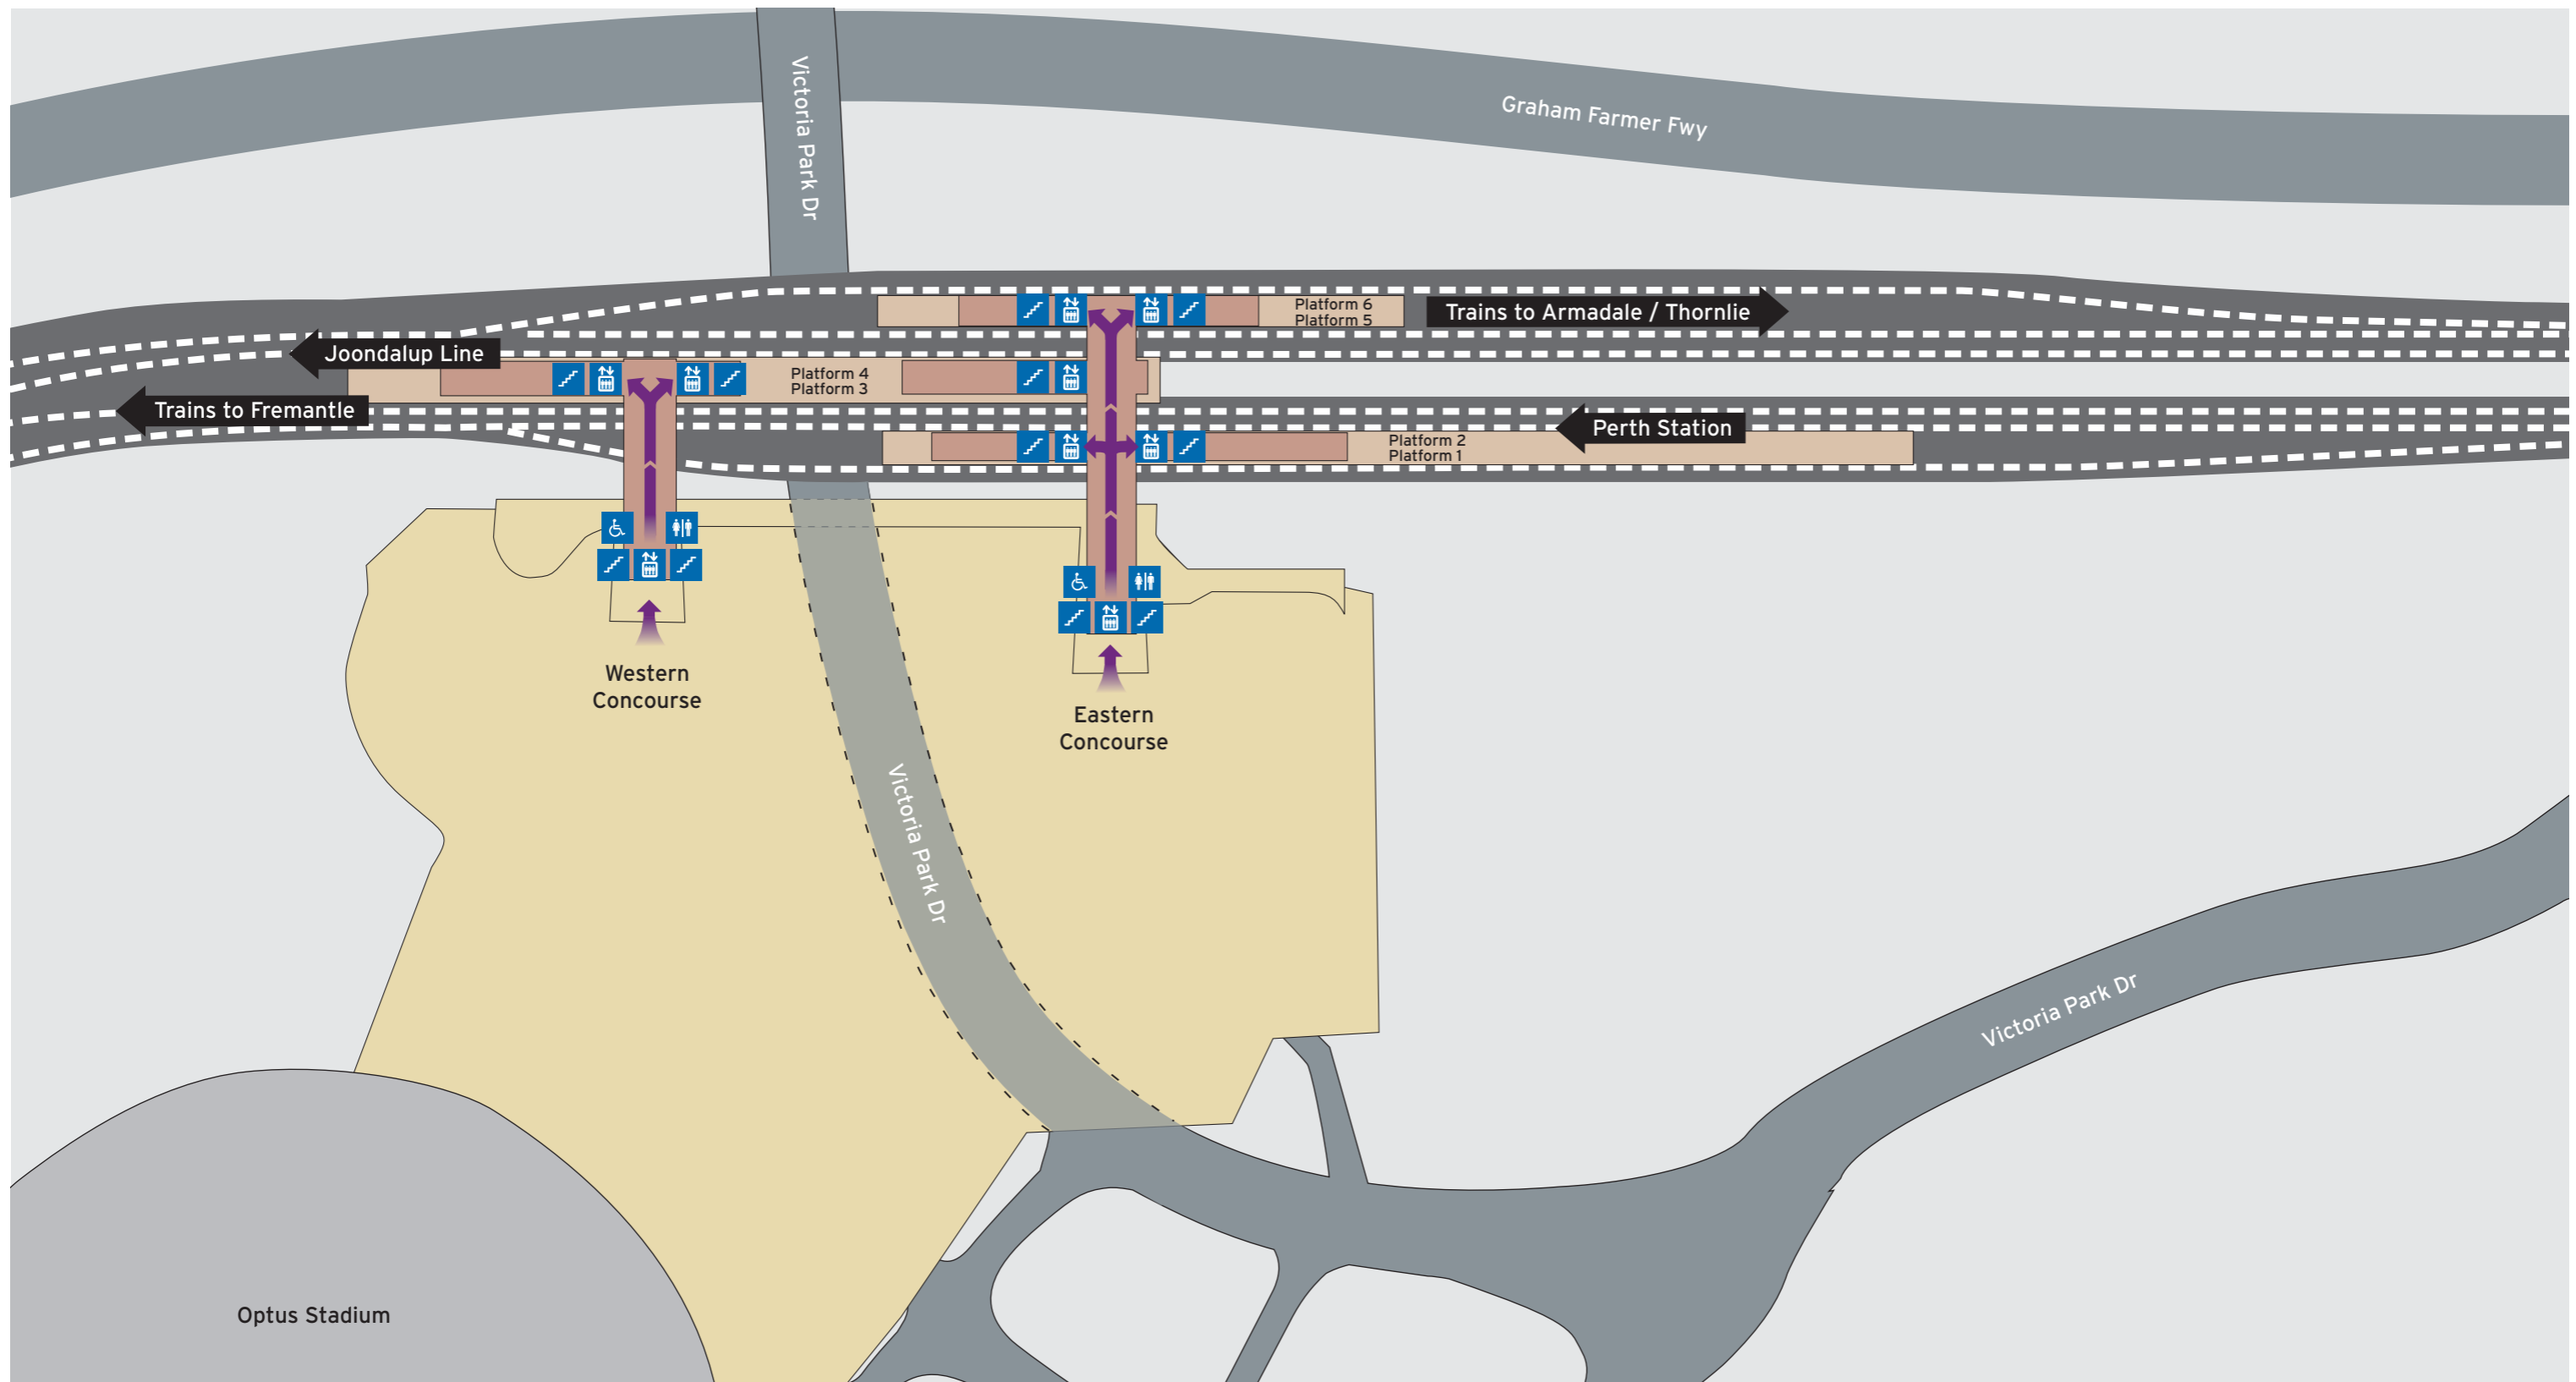

### Bus Stands

Stand	Route
27901	Train Replacement to Armadale 907
	Train Replacement to Perth 907

## Legend

 North Point	 0 73m Scale	 All Access	 Train Replacement Stop	 Pathways  Platforms	 Concourse  Road	 Non-Accessible Area  Water
--	---	--	--	---	---	--

# Perth Stadium Station - Access Map During Non-Event Saturday, Sunday and Public Holidays 2 of 3

Current as at 31/08/2021

## Legend

 North Point	 Scale	 All Access	 Lift	 Toilets - Male & Female	 Pathways	 Road
		 Stairs	 Toilets - Accessible	 Platforms	 Non-Accessible Area	

Legend

<p>North Point</p>	<p>Scale</p>	<p>All Access</p>	<p>Lift</p>	<p>Toilets - Male &amp; Female</p>	<p>Pathways</p>	<p>Road</p>
		<p>Toilets - Accessible</p>	<p>Stairs</p>	<p>Platforms</p>	<p>Non-Accessible Area</p>	