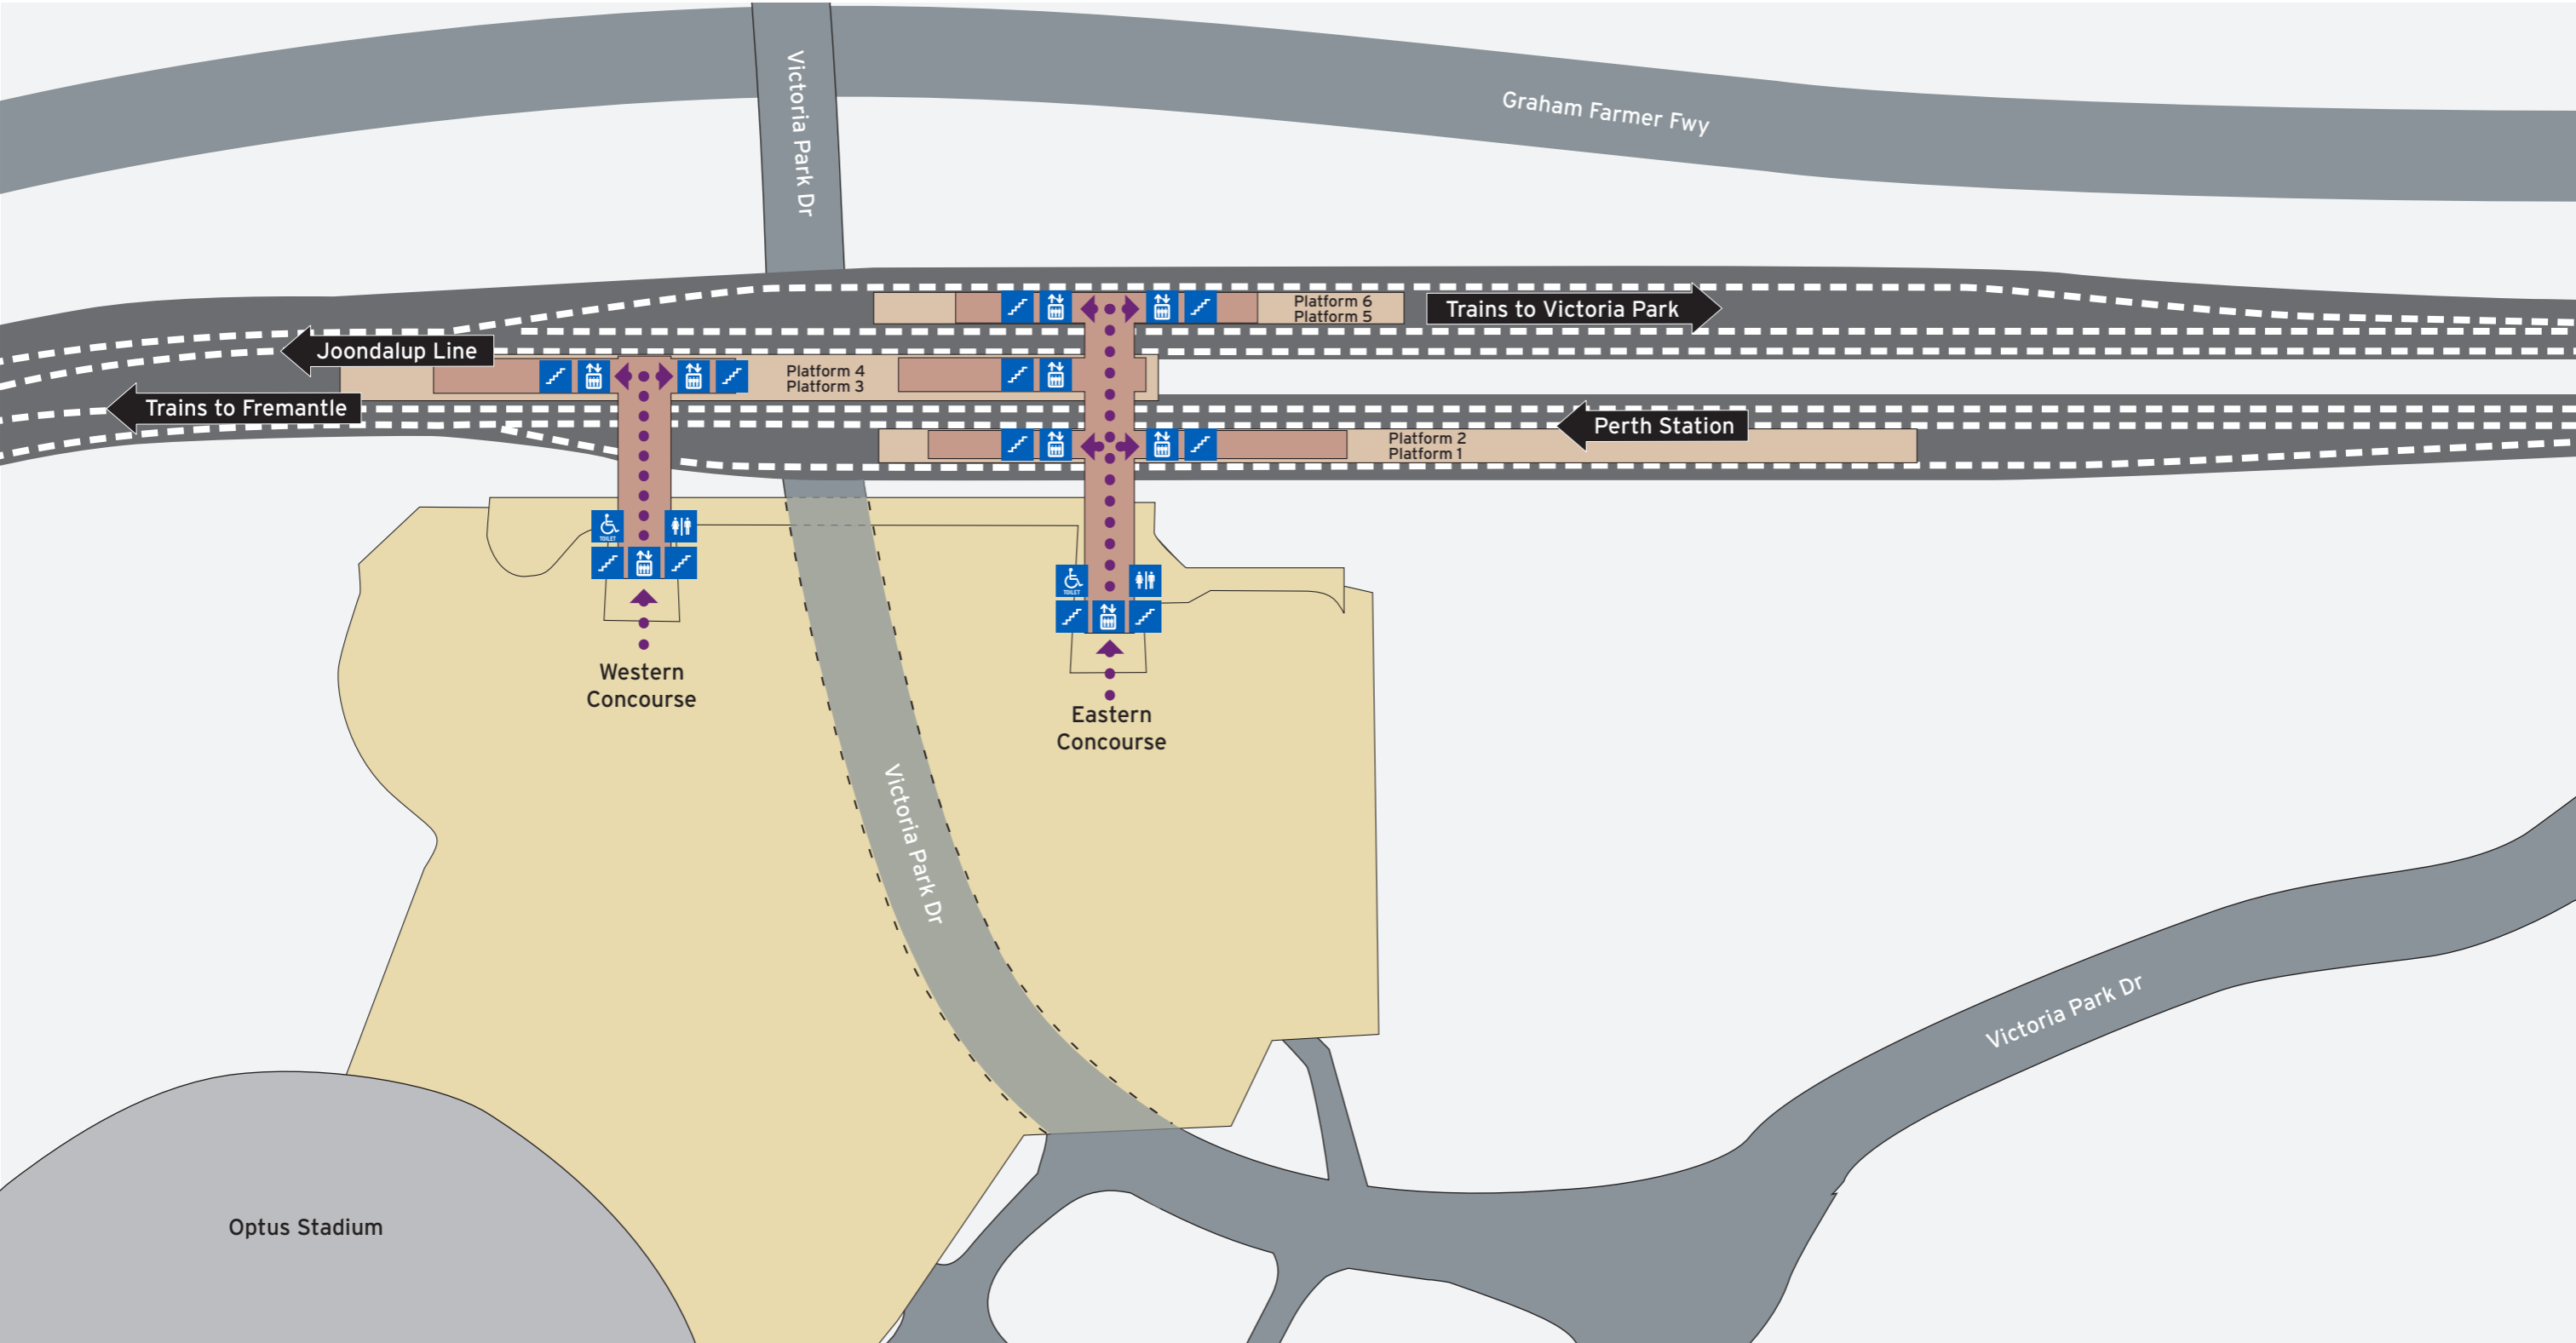

Legend

North Point

Scale  
0 73m

- |                        |                     |       |
|------------------------|---------------------|-------|
| Perth Stadium Station  | Road                | Water |
| Stadium Bus Station    | Pathways            |       |
| Train Replacement Stop | Non-Accessible Area |       |
|                        | Platform            |       |
|                        | Concourse           |       |

Legend

- Walking/Accessible Path
- Toilets - Male & Female
- Stairs
- Road
- Toilets - Accessible
- Lift
- Pathways
- Non-Accessible Area
- Platform