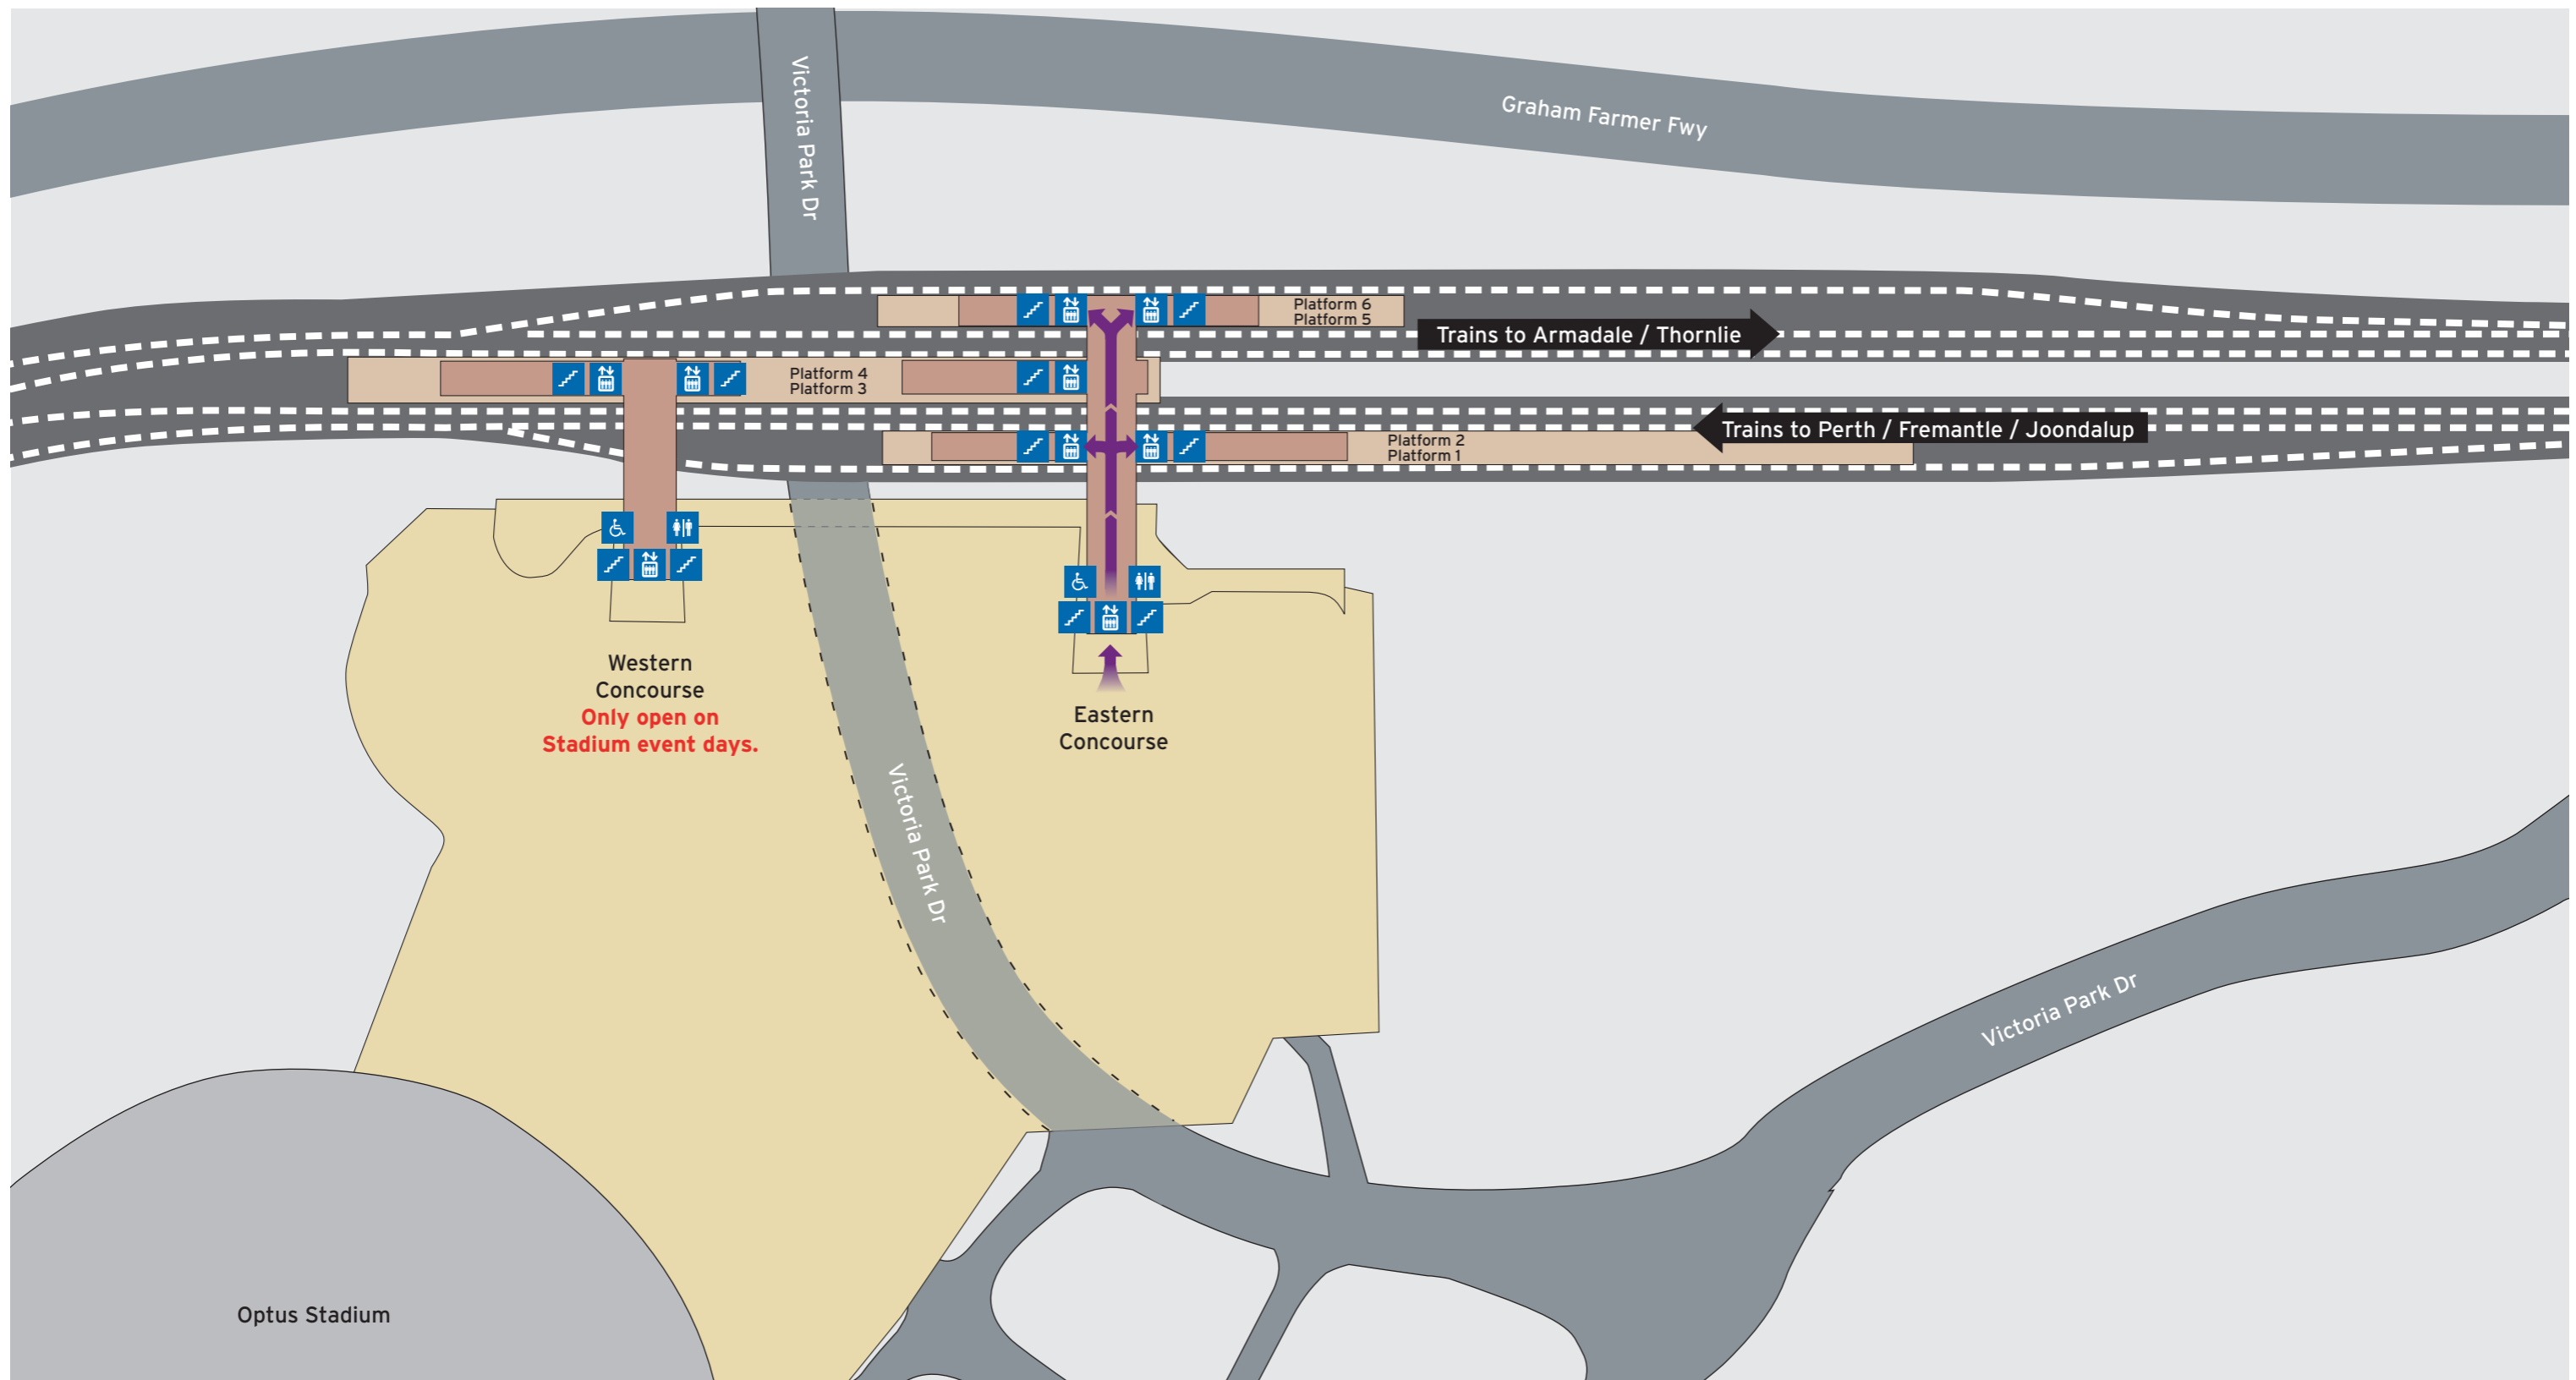

### Bus Stands

Stand	Route
27901	Train Replacement to Armadale 907
	Train Replacement to Perth 907

## Legend

 North Point	 0 73m Scale	 All Access	 Train Replacement Stop	 Pathways  Platforms	 Concourse  Road	 Non-Accessible Area  Water
--	---	--	--	---	---	--

# Perth Stadium Station - Access Map During Non-Event Saturday, Sunday and Public Holidays 2 of 3

Current as at 31/08/2021

## Legend

 North Point	 Scale	 All Access	 Lift	 Toilets - Male & Female	 Pathways	 Road
		 Stairs	 Toilets - Accessible	 Platforms	 Non-Accessible Area	

Legend

<p>North Point</p>	<p>Scale</p>	<p>All Access</p>	<p>Lift</p>	<p>Toilets - Male &amp; Female</p>	<p>Pathways</p>	<p>Road</p>
		<p>Toilets - Accessible</p>	<p>Stairs</p>	<p>Platforms</p>	<p>Non-Accessible Area</p>	