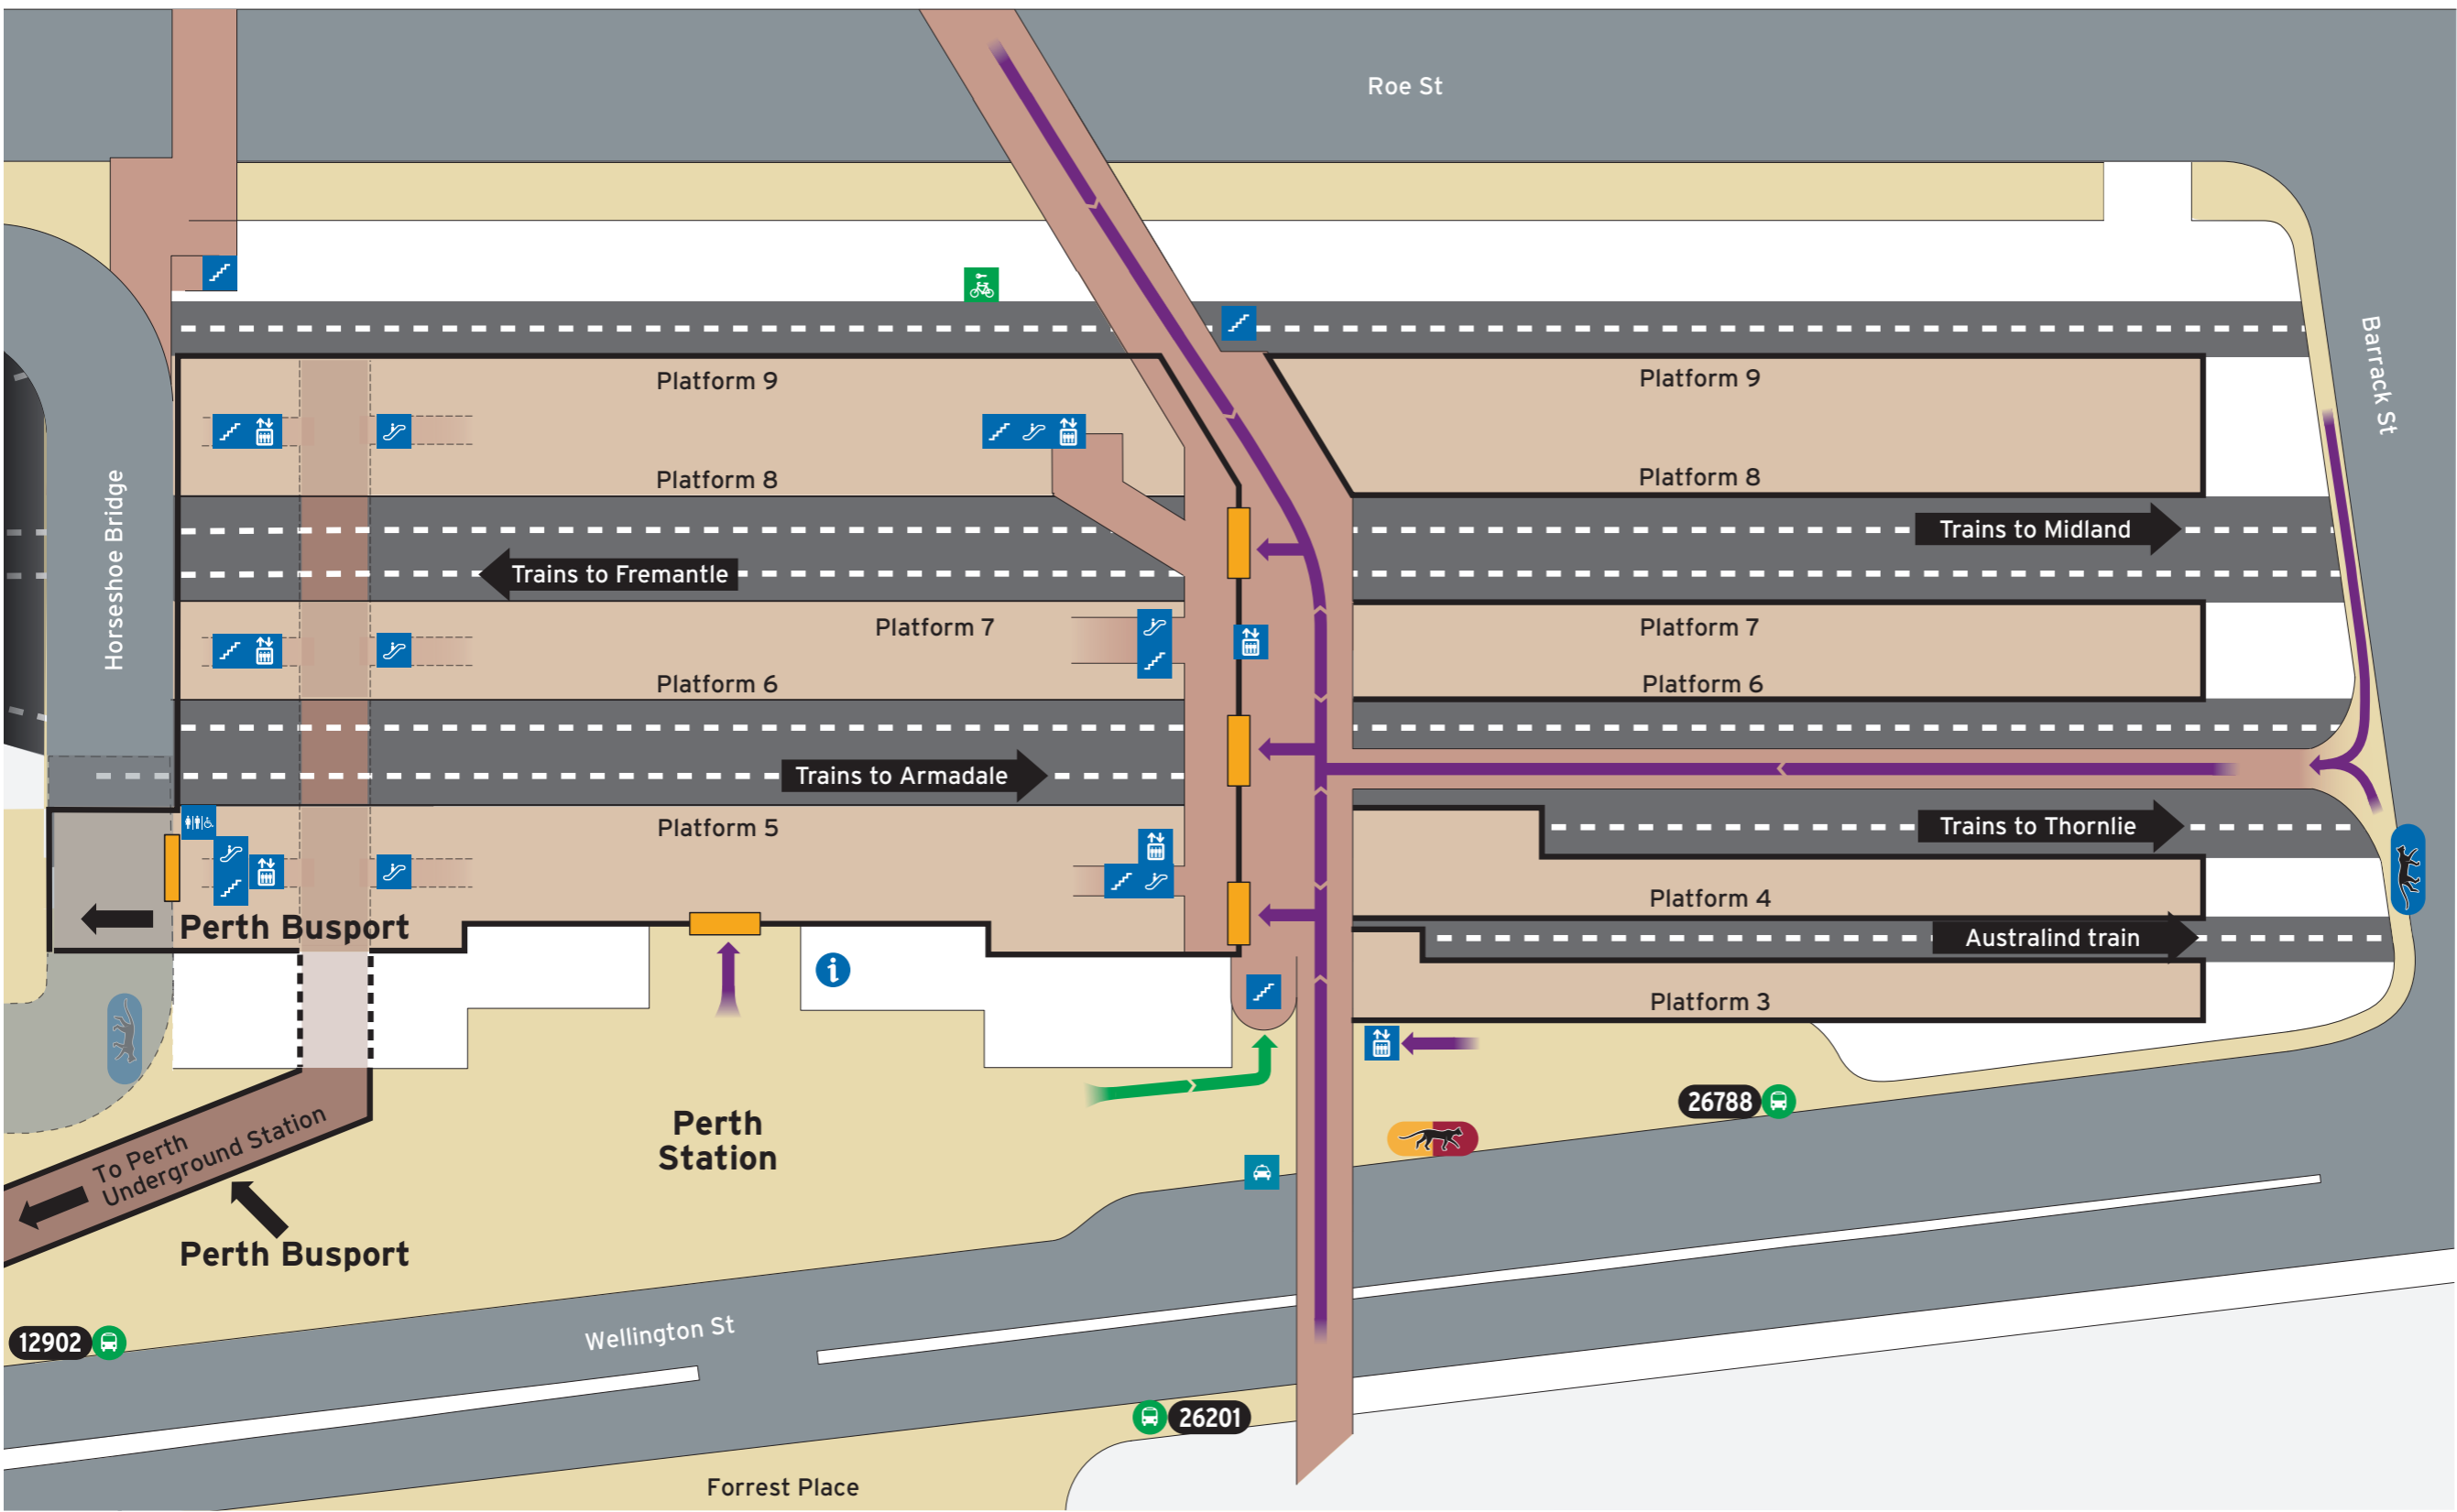

Perth Station - Access Map

Current as at 06/04/2018

Bus Stands

Stand/Stop	Route
	Yellow/Red CAT
	Blue CAT
12902	41 to Bayswater 42 to Maylands 48, 60, 66, 950 to Morley Bus Stn 55 to Bassendean 67, 68 to Mirrabooka Bus Stn
26201	16, 220 to Perth Busport 41, 42, 48, 55, 60, 66, 67, 68 to Elizabeth Quay Bus Station 950 to QEII Medical Centre 960 to Mirrabooka Bus Stn
26788	16 to Dianella 220 to Armadale Stn 960 to Curtin University Bus Stn

Train Replacement Stop at PERTH BUSPORT

Legend

North Point	Scale 0 25m						