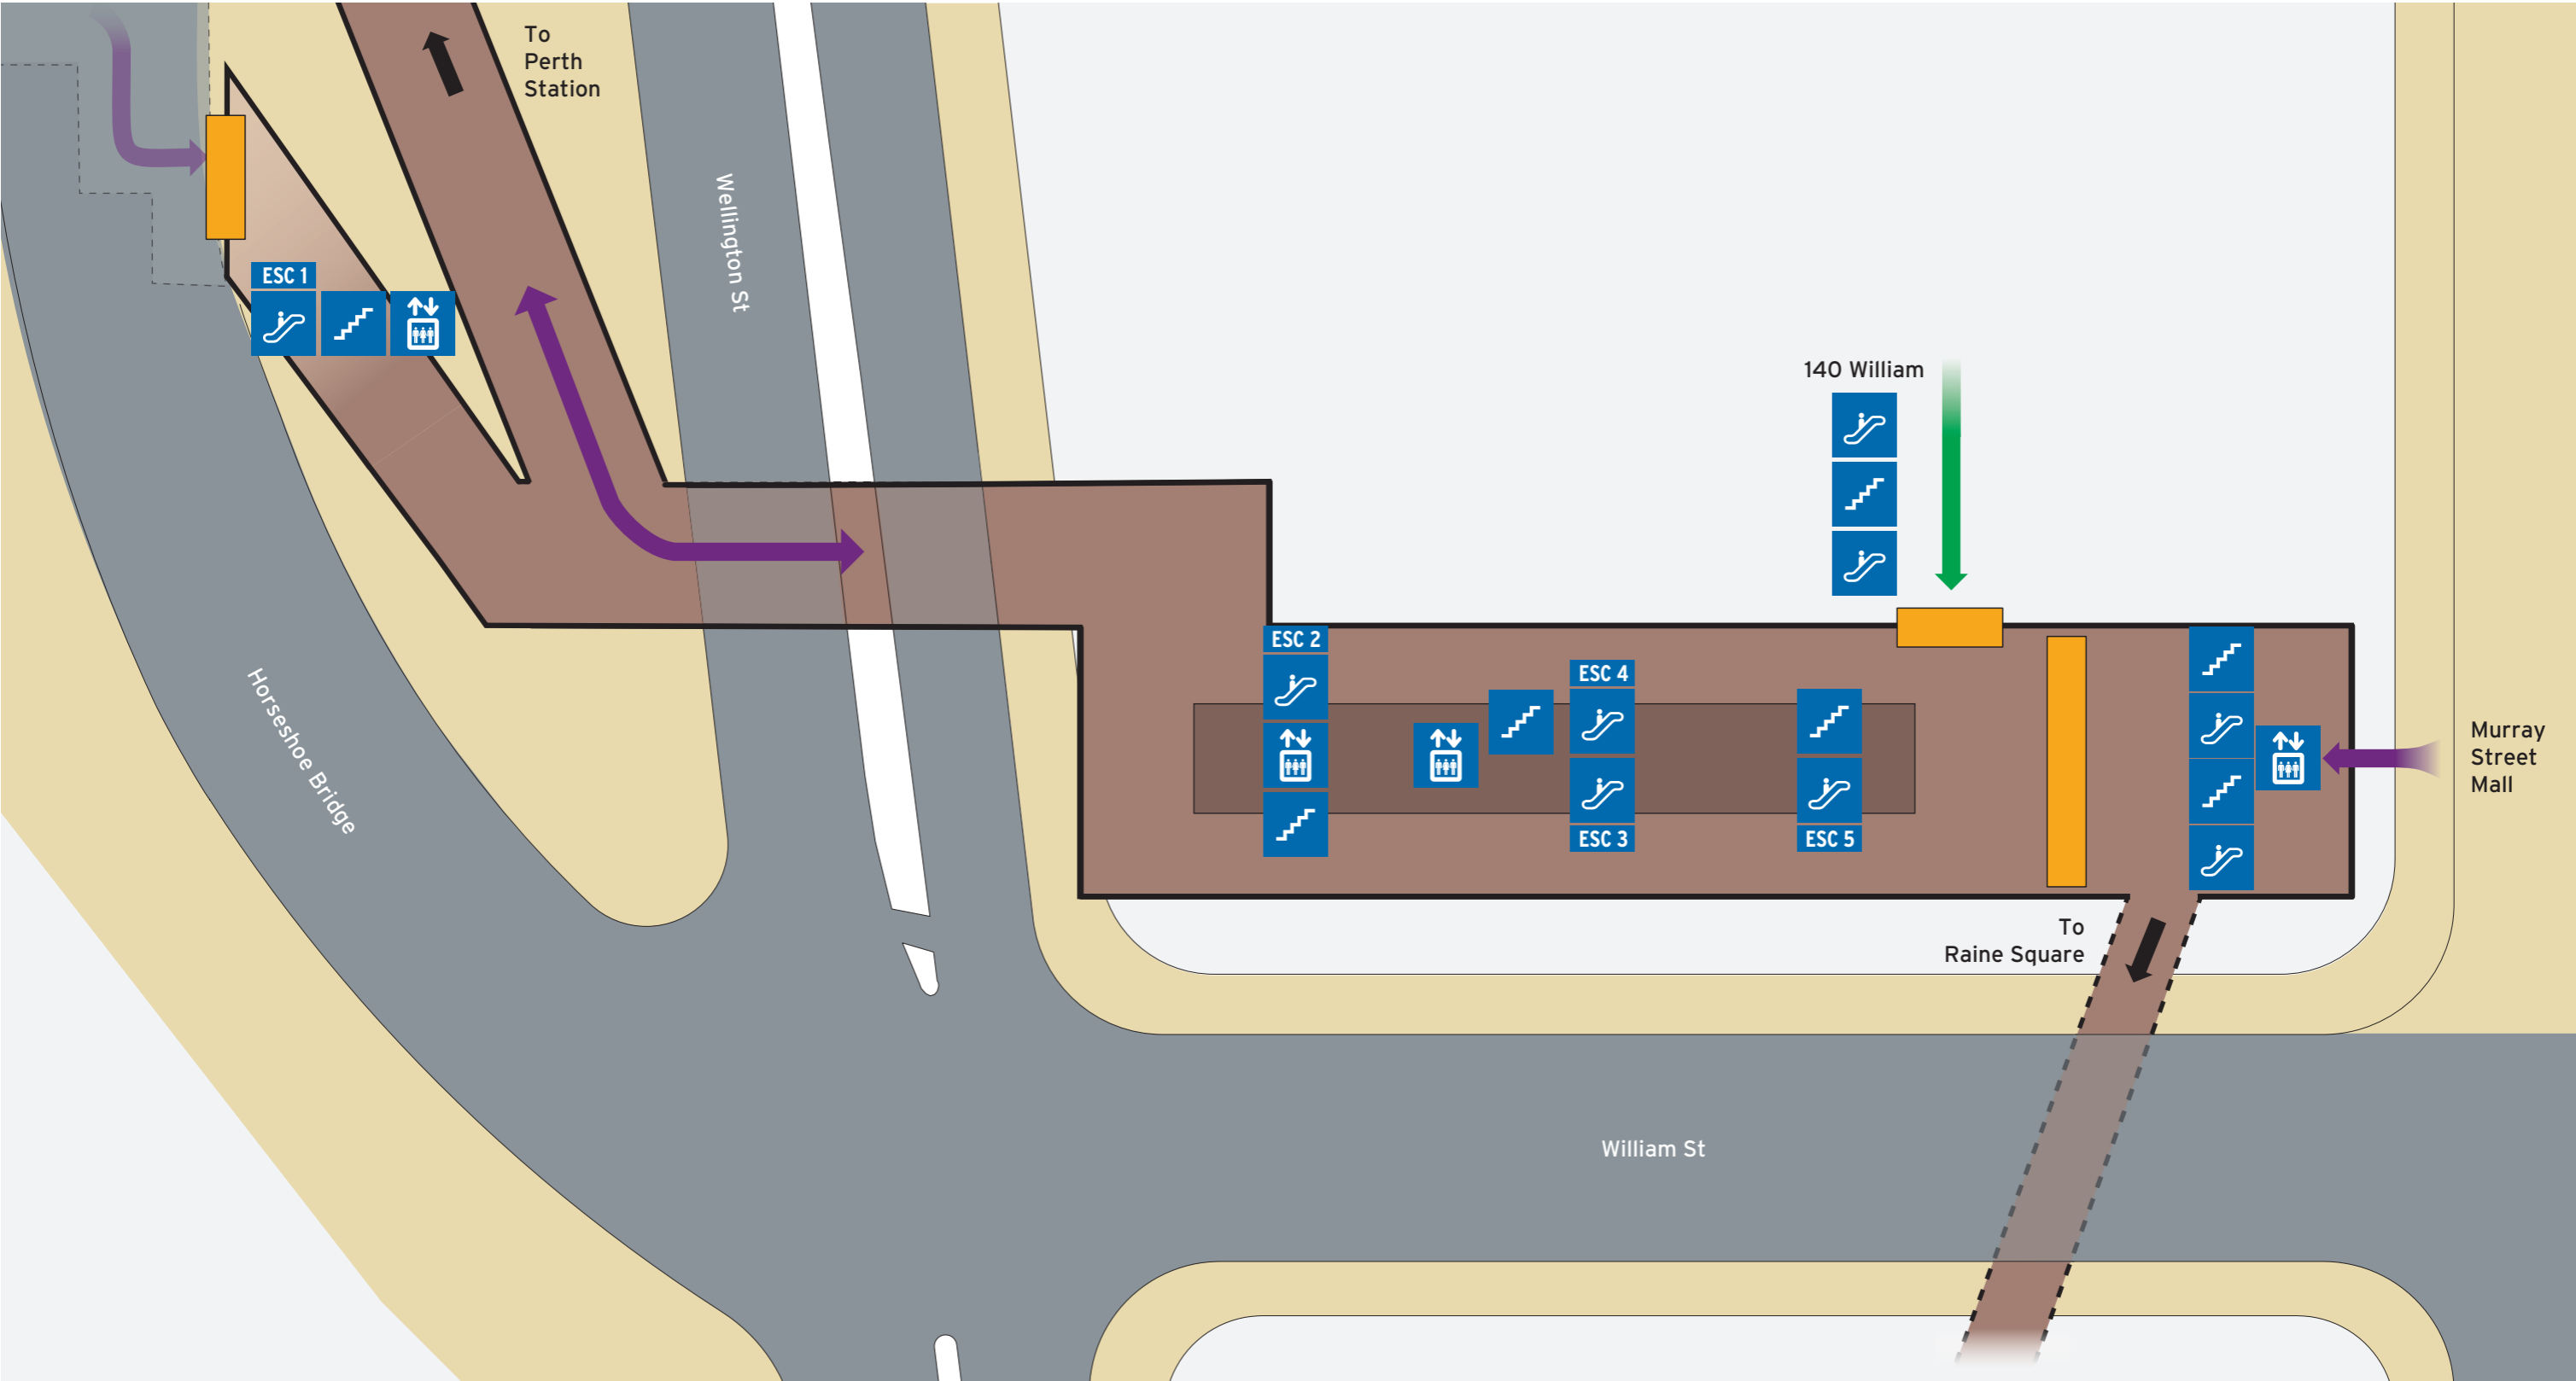

Perth Underground Station - Access Map 1 of 2 Concourse Level

Current as at 17/07/2019

Legend

		All access	Ticket Barrier	Lift	Pathways	Ramp & Concourse
North Point	Scale	Pedestrian access		Escalator	Platforms	Walkway to Perth Underground
		Station Zone		Stairs	Road	Perth Underground Platform

Perth Underground Station - Access Map 2 of 2 Platform Level

Current as at 17/07/2019

Legend

		Lift	Road
		Escalator	Perth Underground Platform
		Stairs	