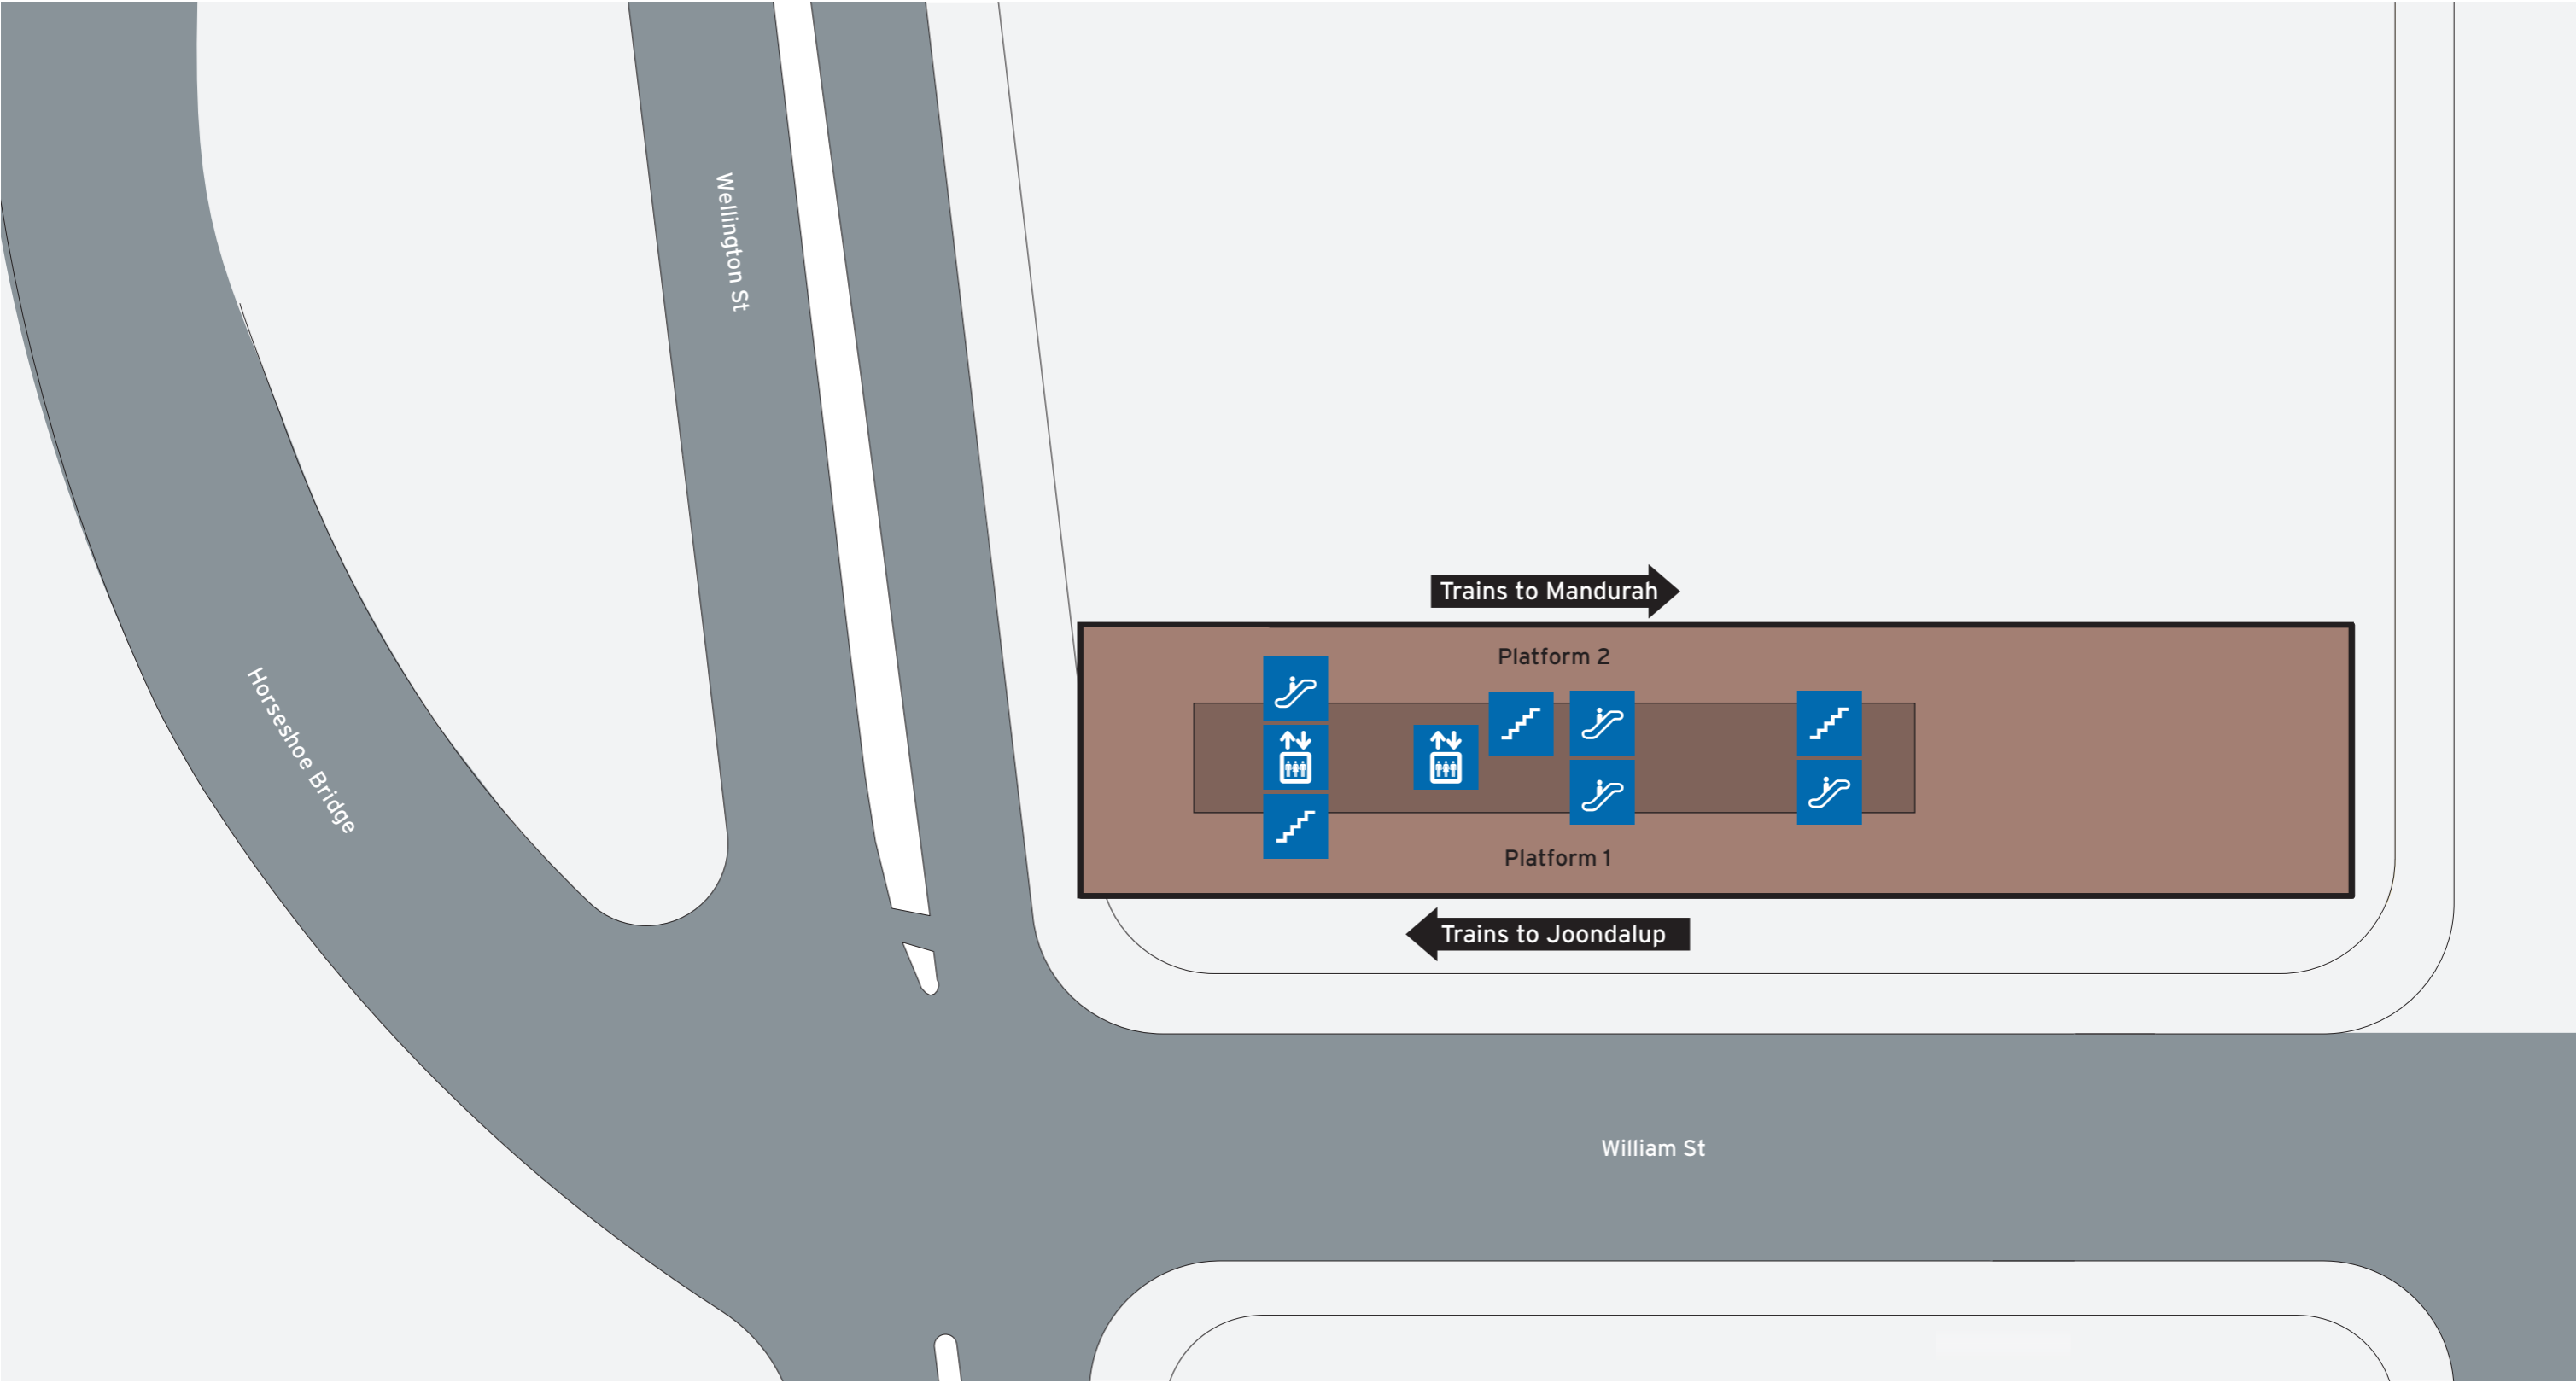

Perth Underground Station - Access Map 1 of 2 Concourse Level

Current as at 17/07/2019

Legend

		All access	Ticket Barrier	Lift	Pathways	Ramp & Concourse
North Point	Scale	Pedestrian access		Escalator	Platforms	Walkway to Perth Underground
		Station Zone		Stairs	Road	Perth Underground Platform

Perth Underground Station - Access Map 2 of 2 Platform Level

Current as at 17/07/2019

Legend

		Lift	Road
		Escalator	Perth Underground Platform
		Stairs	