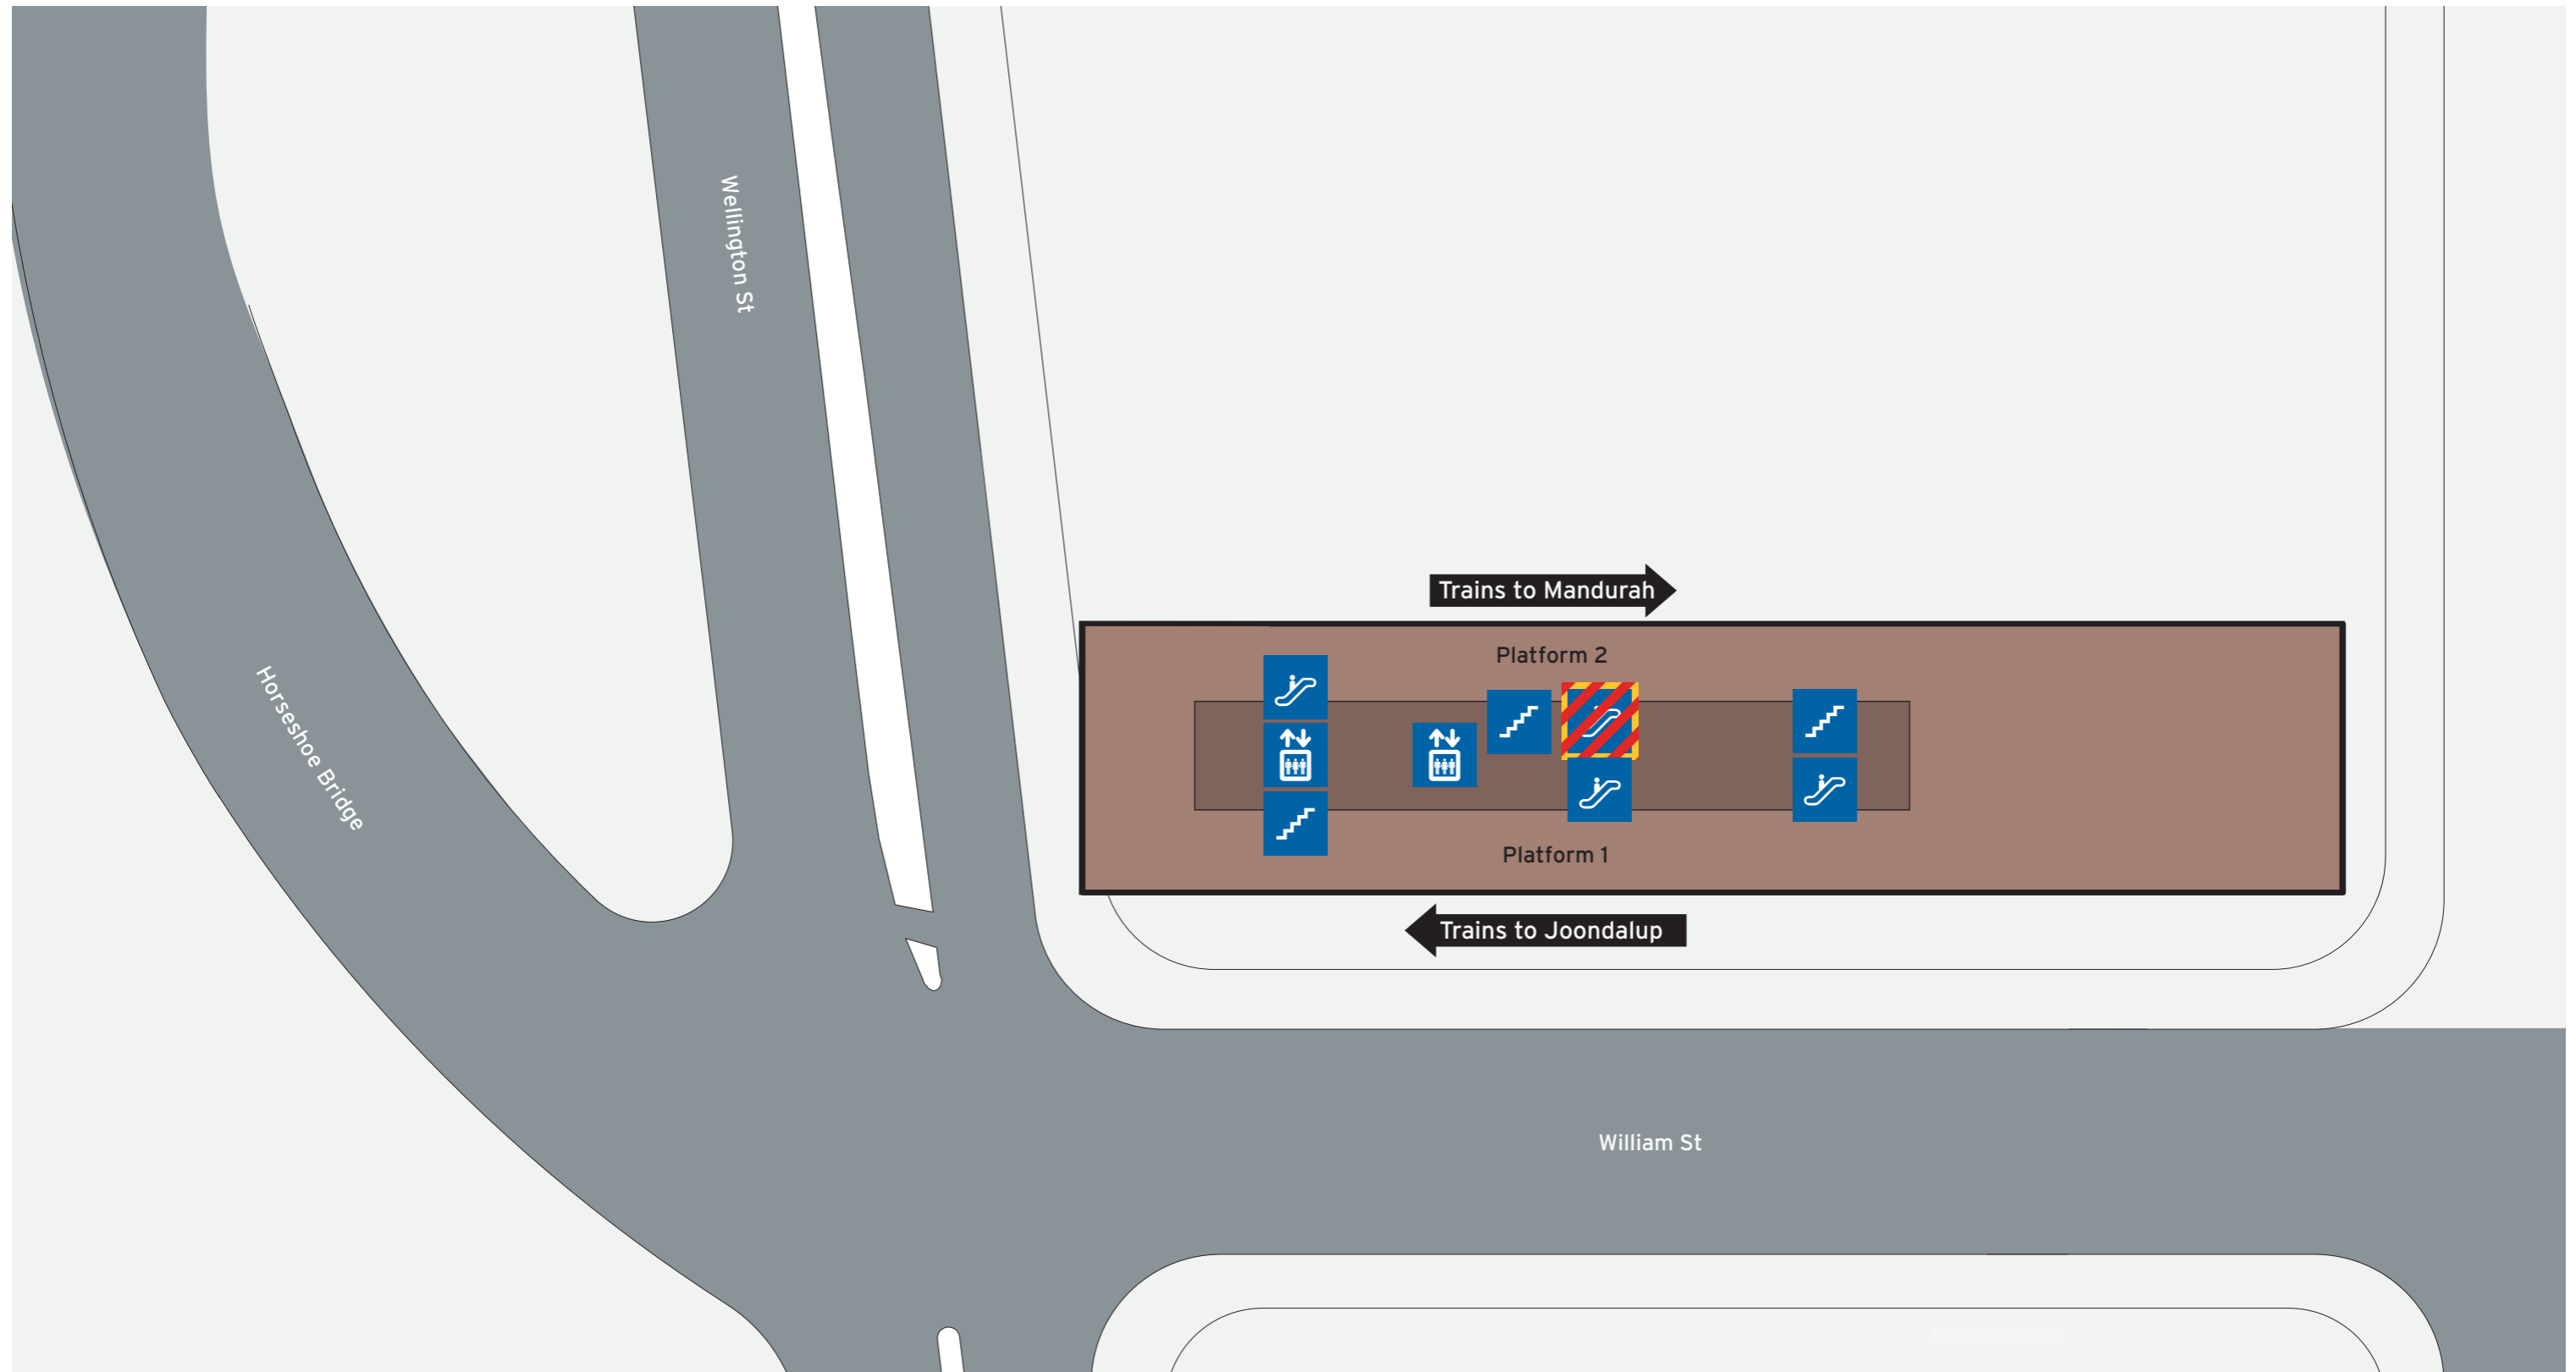

Perth Underground Station - Access Map 1 of 2 Concourse Level

Current as at 04/10/2018

Legend

			All access		Pedestrian access		Lift		Pathways		Ramp & Concourse		Non-Accessible Construction Zone
			Station zone		Escalator		Platform		Walkway to Perth Underground		Perth Underground Platform		
			Ticket Barrier		Stairs								

Legend

 North Point	 0 25m Scale	 Lift	 Road	 Non-Accessible Construction Zone
		 Escalator	 Perth Underground Platform	
		 Stairs		