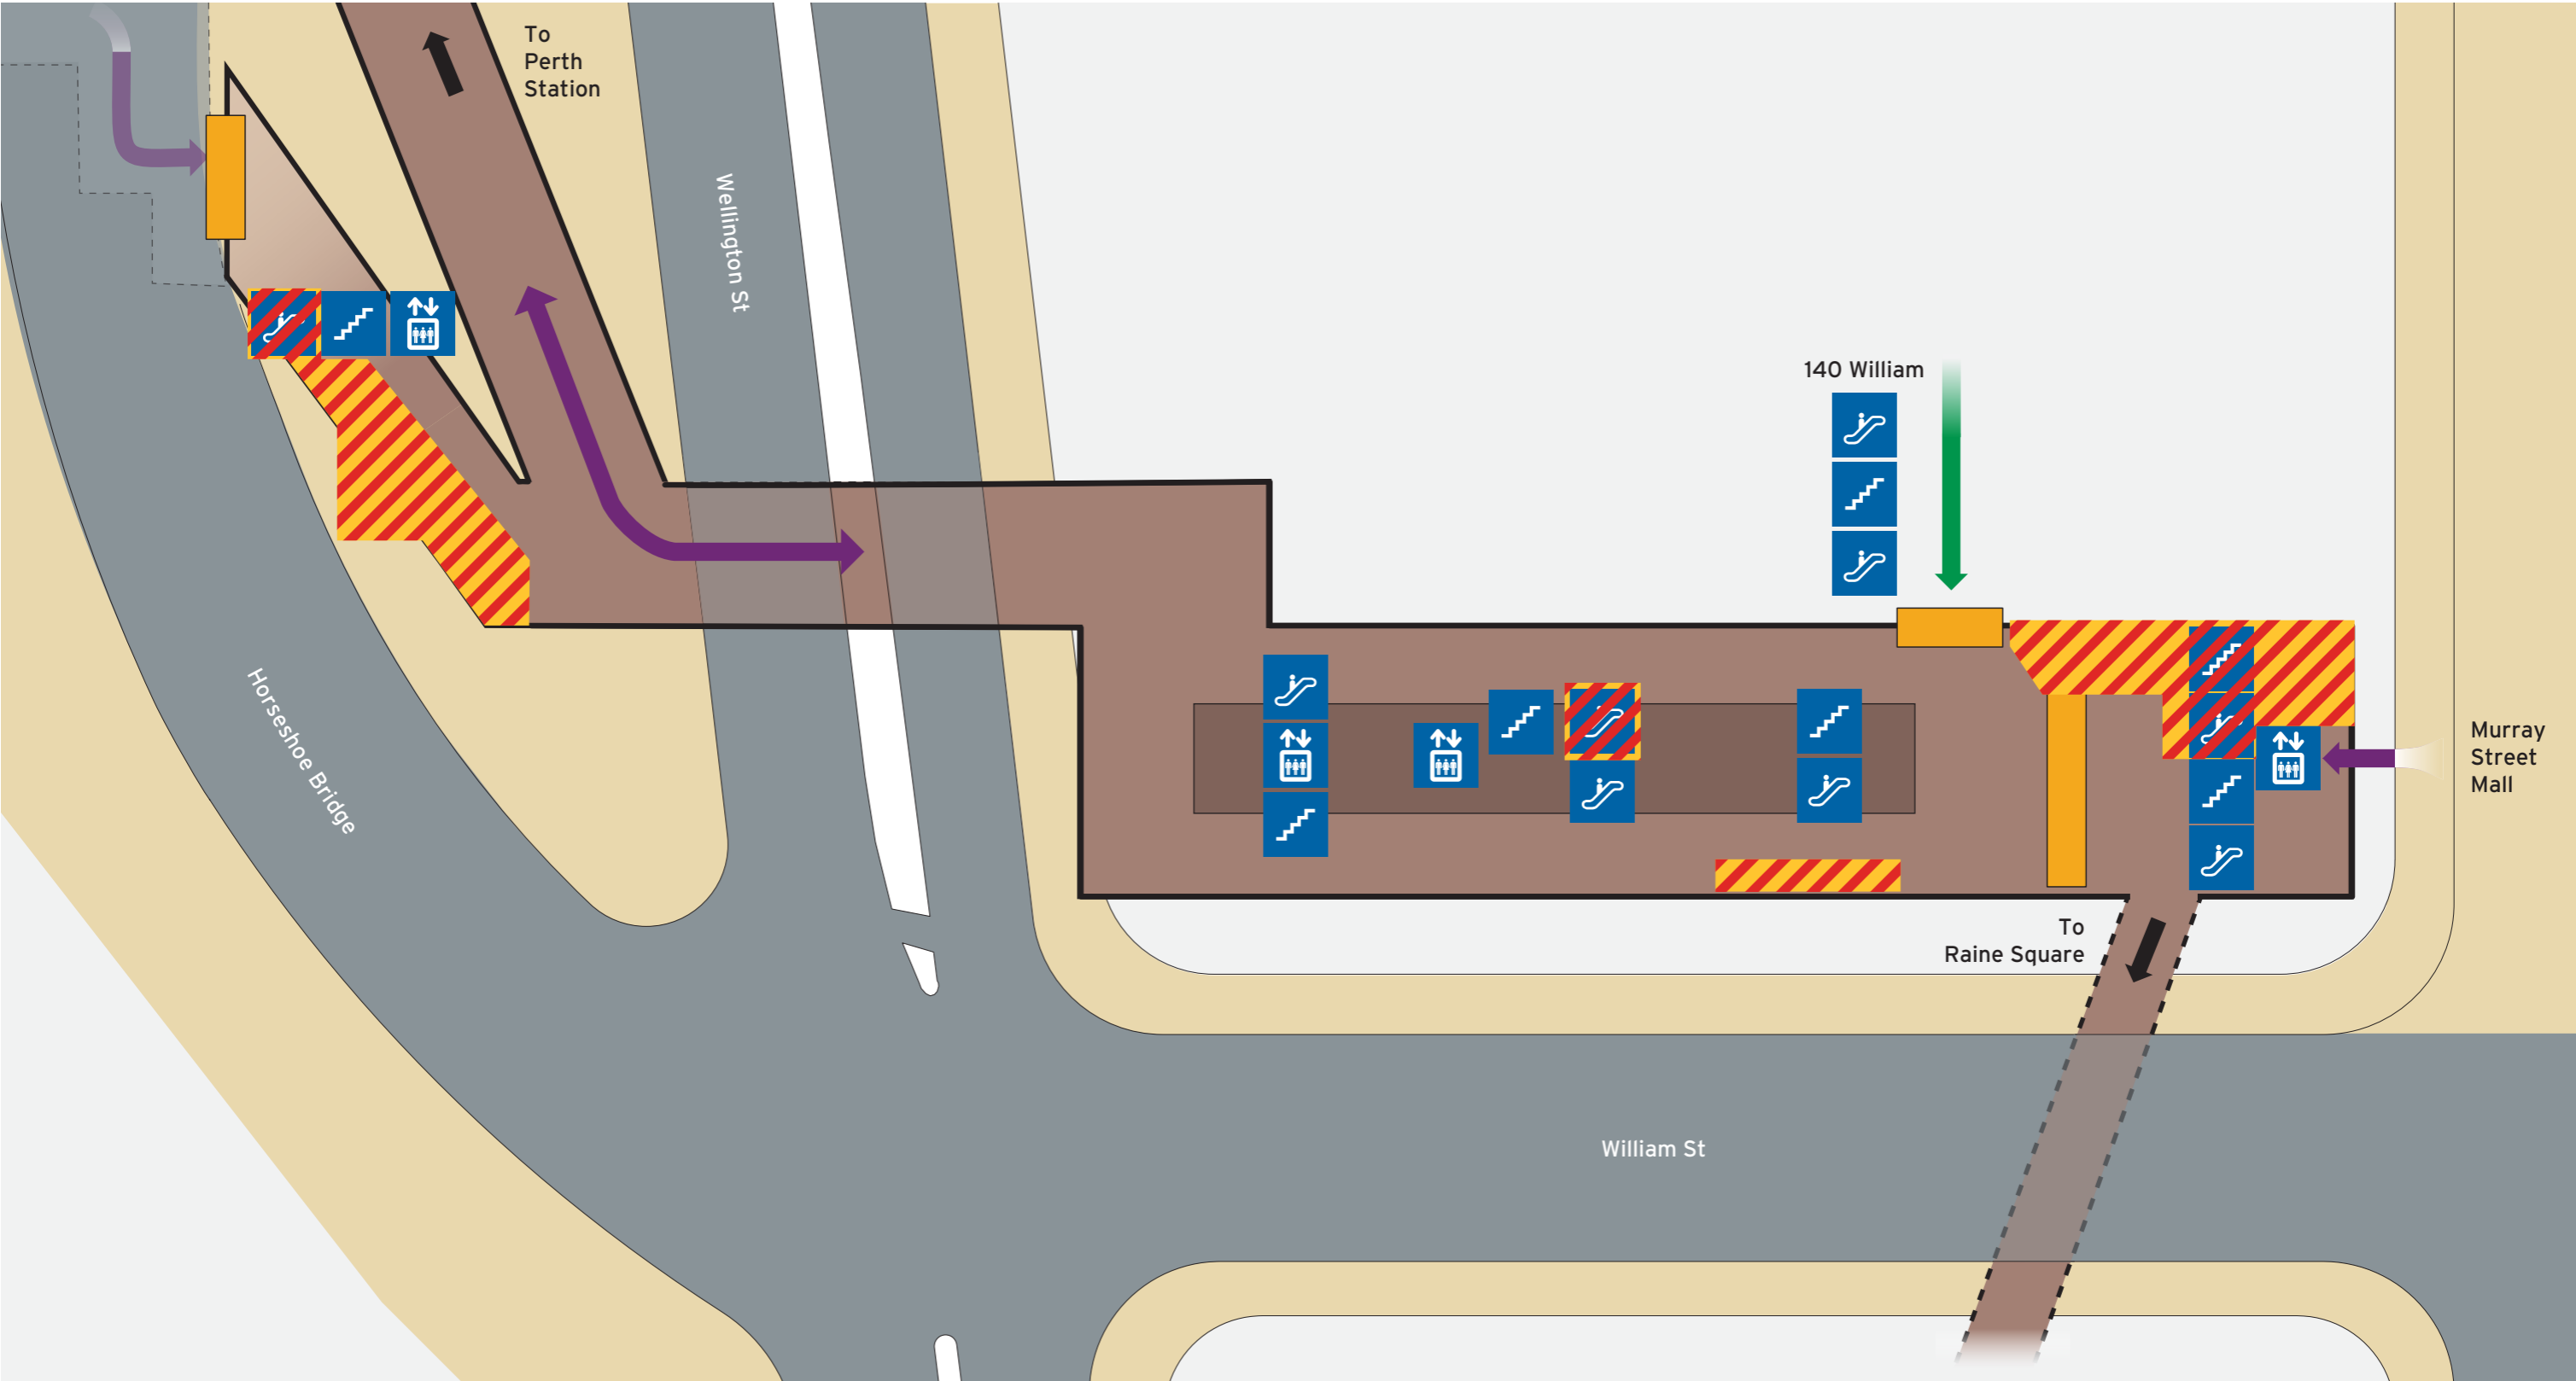

Perth Underground Station - Access Map 1 of 2 Concourse Level

Current as at 04/10/2018

Legend

			All access		Pedestrian access		Lift		Pathways		Ramp & Concourse		Non-Accessible Construction Zone
			Station zone		Escalator		Platform		Walkway to Perth Underground		Perth Underground Platform		
			Ticket Barrier		Stairs								

Legend

 North Point	 0 25m Scale	 Lift	 Road	 Non-Accessible Construction Zone
		 Escalator	 Perth Underground Platform	
		 Stairs		