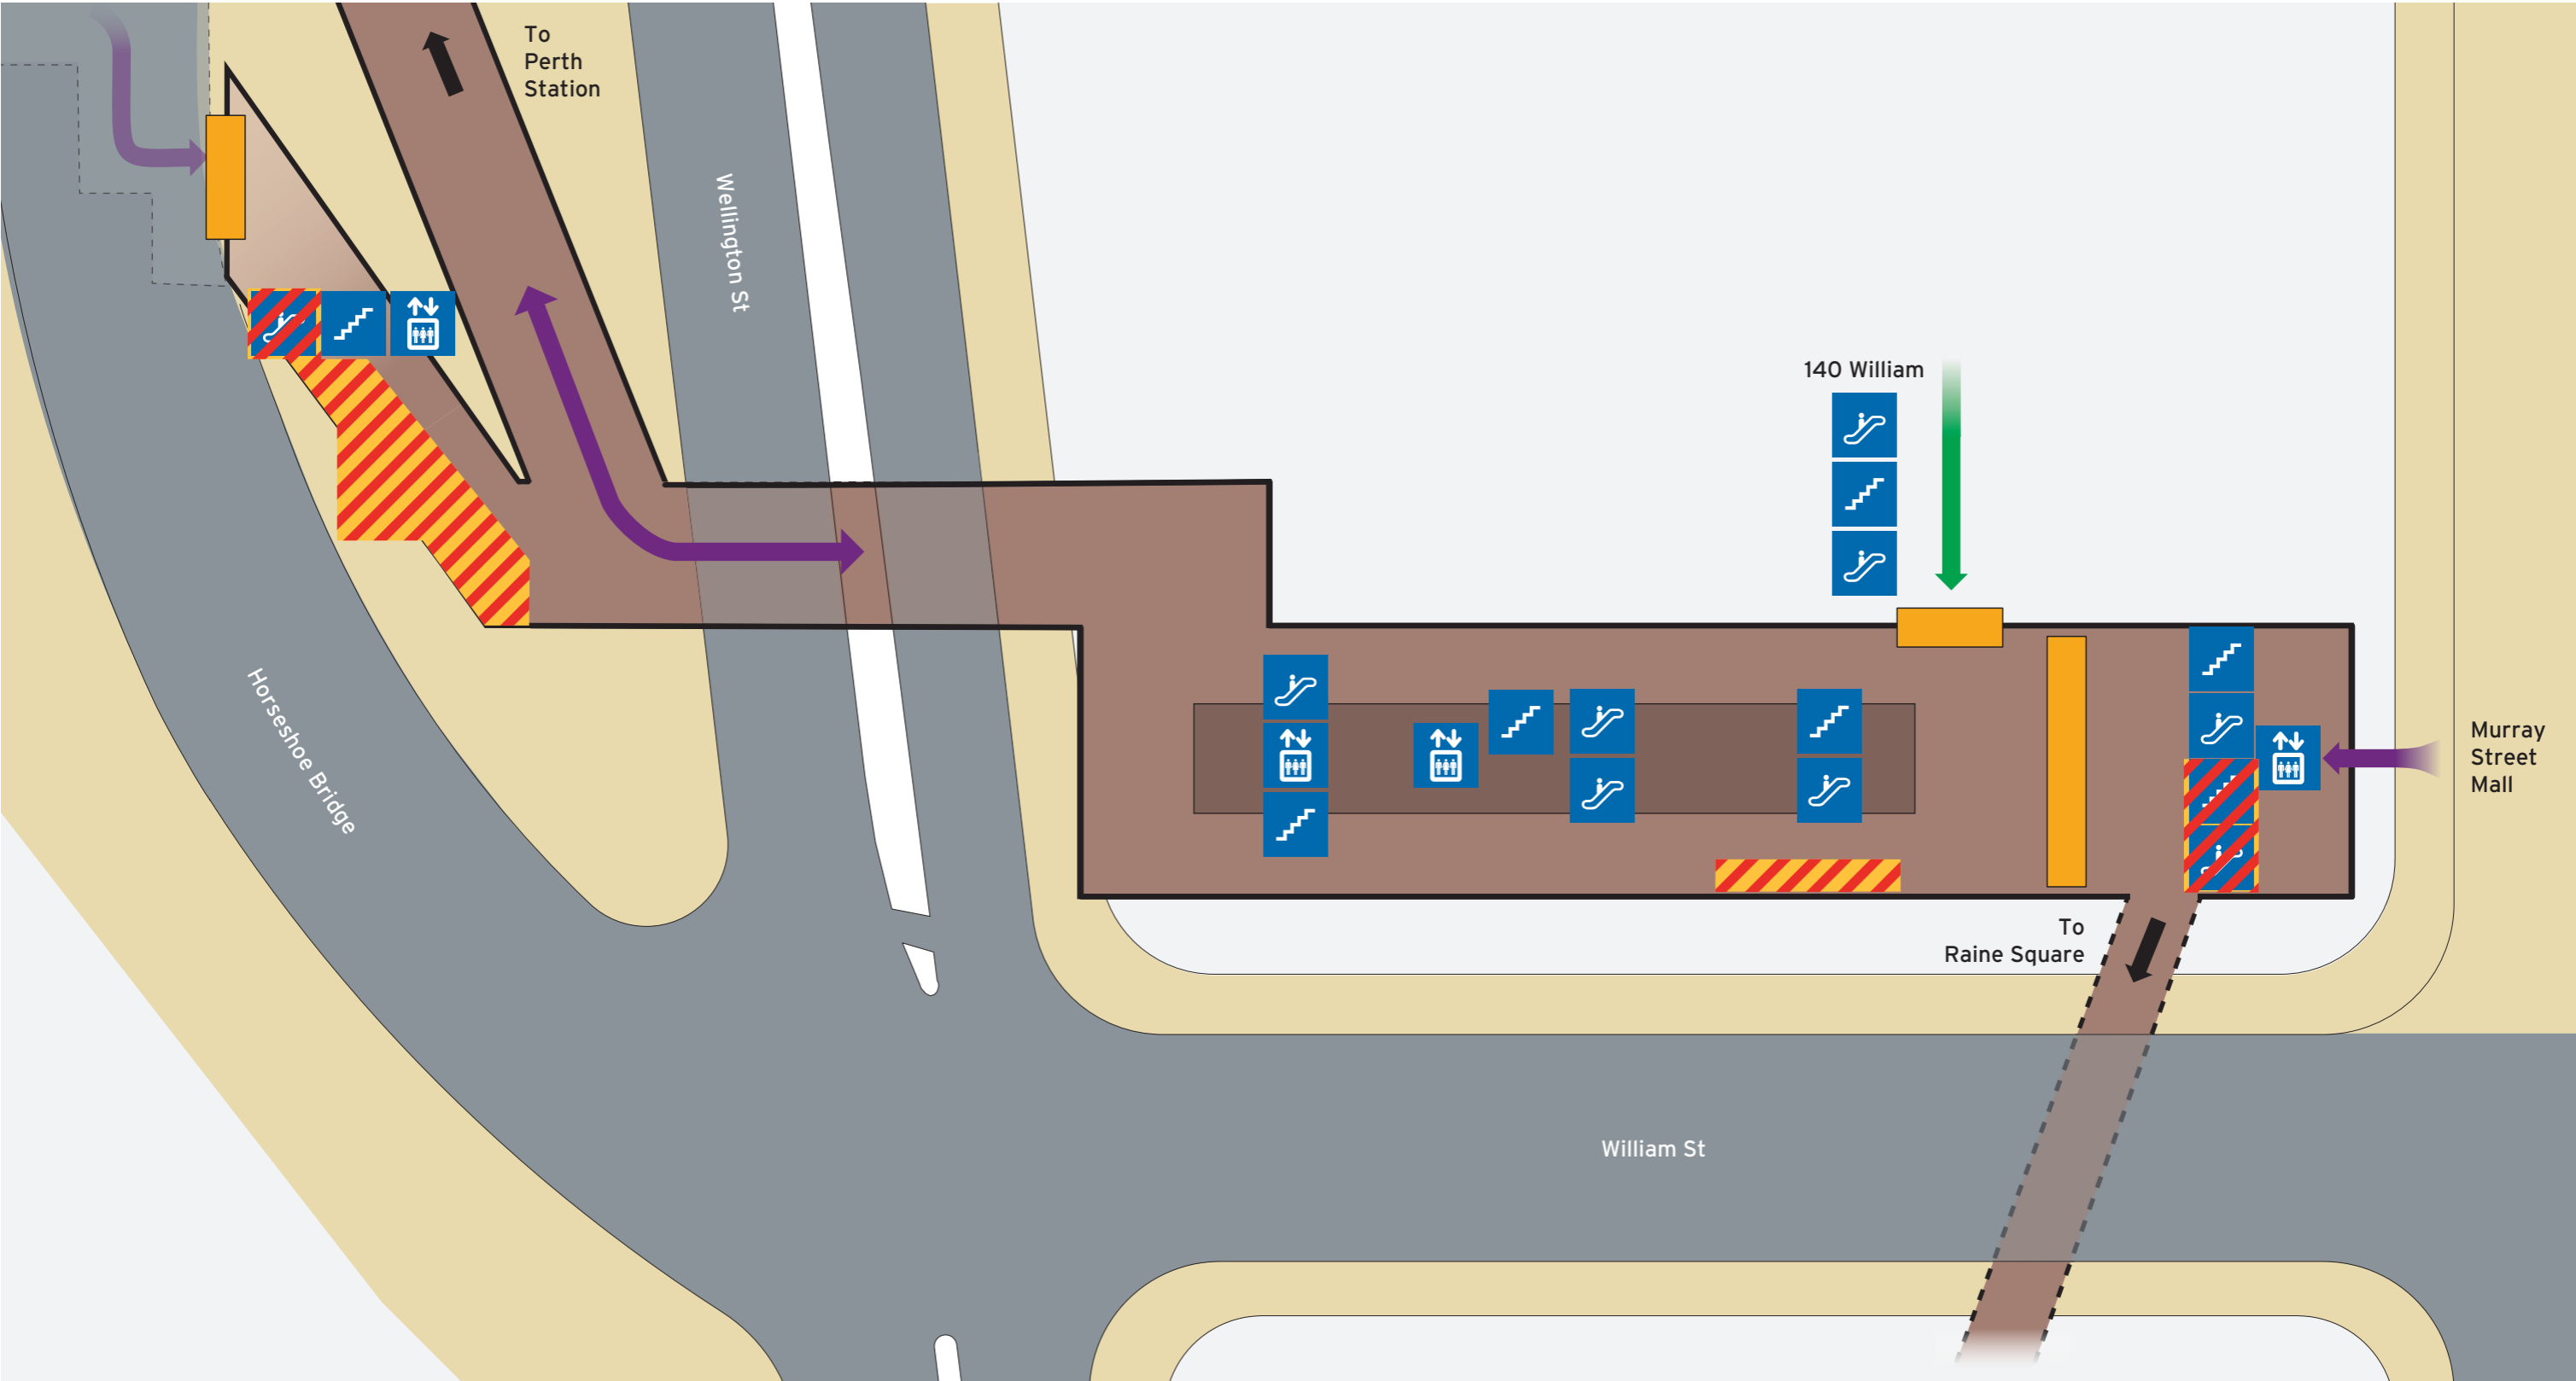

Perth Underground Station - Access Map 1 of 2 Concourse Level

Current as at 29/01/2019

Legend

			All access		Pedestrian access		Lift		Pathways		Ramp & Concourse		Non-Accessible Construction Zone
North Point	Scale		Accessible pathway		Station zone		Escalator		Platform		Walkway to Perth Underground		
			Ticket Barrier				Stairs		Road		Perth Underground Platform		

Legend

 North Point	 0 25m Scale	 Lift	 Road	 Non-Accessible Construction Zone
		 Escalator	 Perth Underground Platform	
		 Stairs		