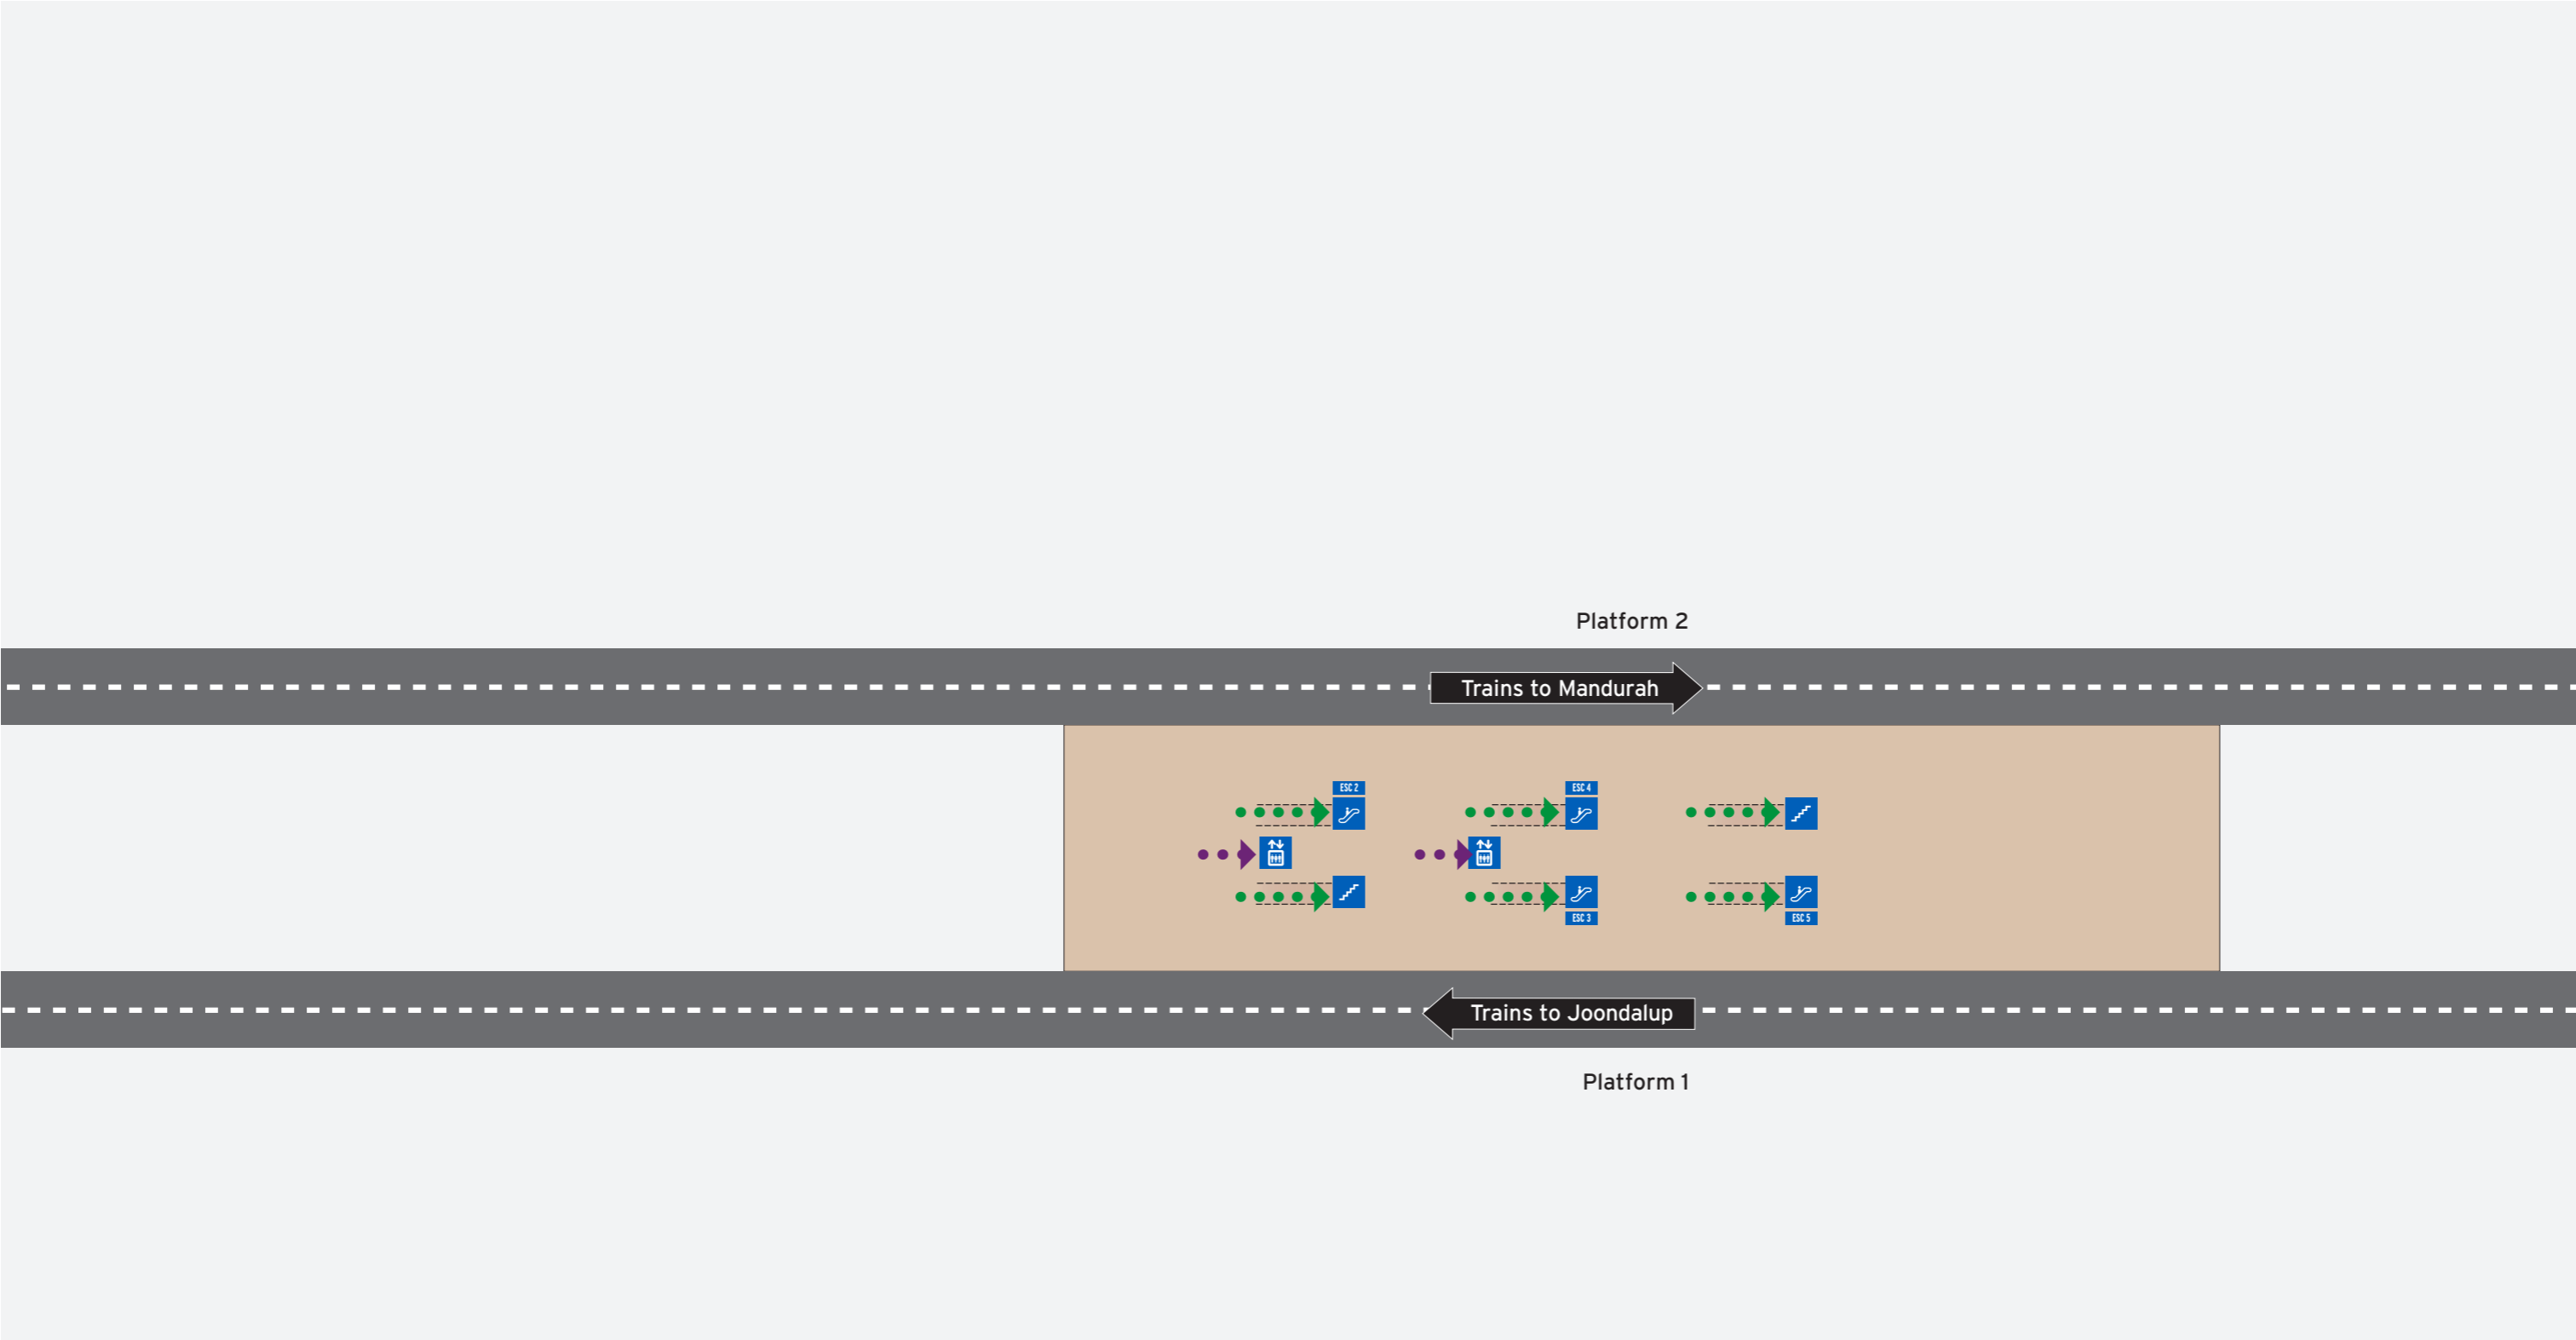

Legend

	Walking/Accessible Path	Stairs	Ticket Barrier	Road	Platform
North Point	Pedestrian Access	Escalator	Pathways	Non-Accessible Area	Concourse & Ramp
	Station Zone	Lift			Walkway to Perth Underground

Scale: 0 25m

Legend

North Point

Scale 0 25m

- Walking/Accessible Path
- Pedestrian Access
- Stairs
- Escalator
- Lift
- Non-Accessible Area
- Platform