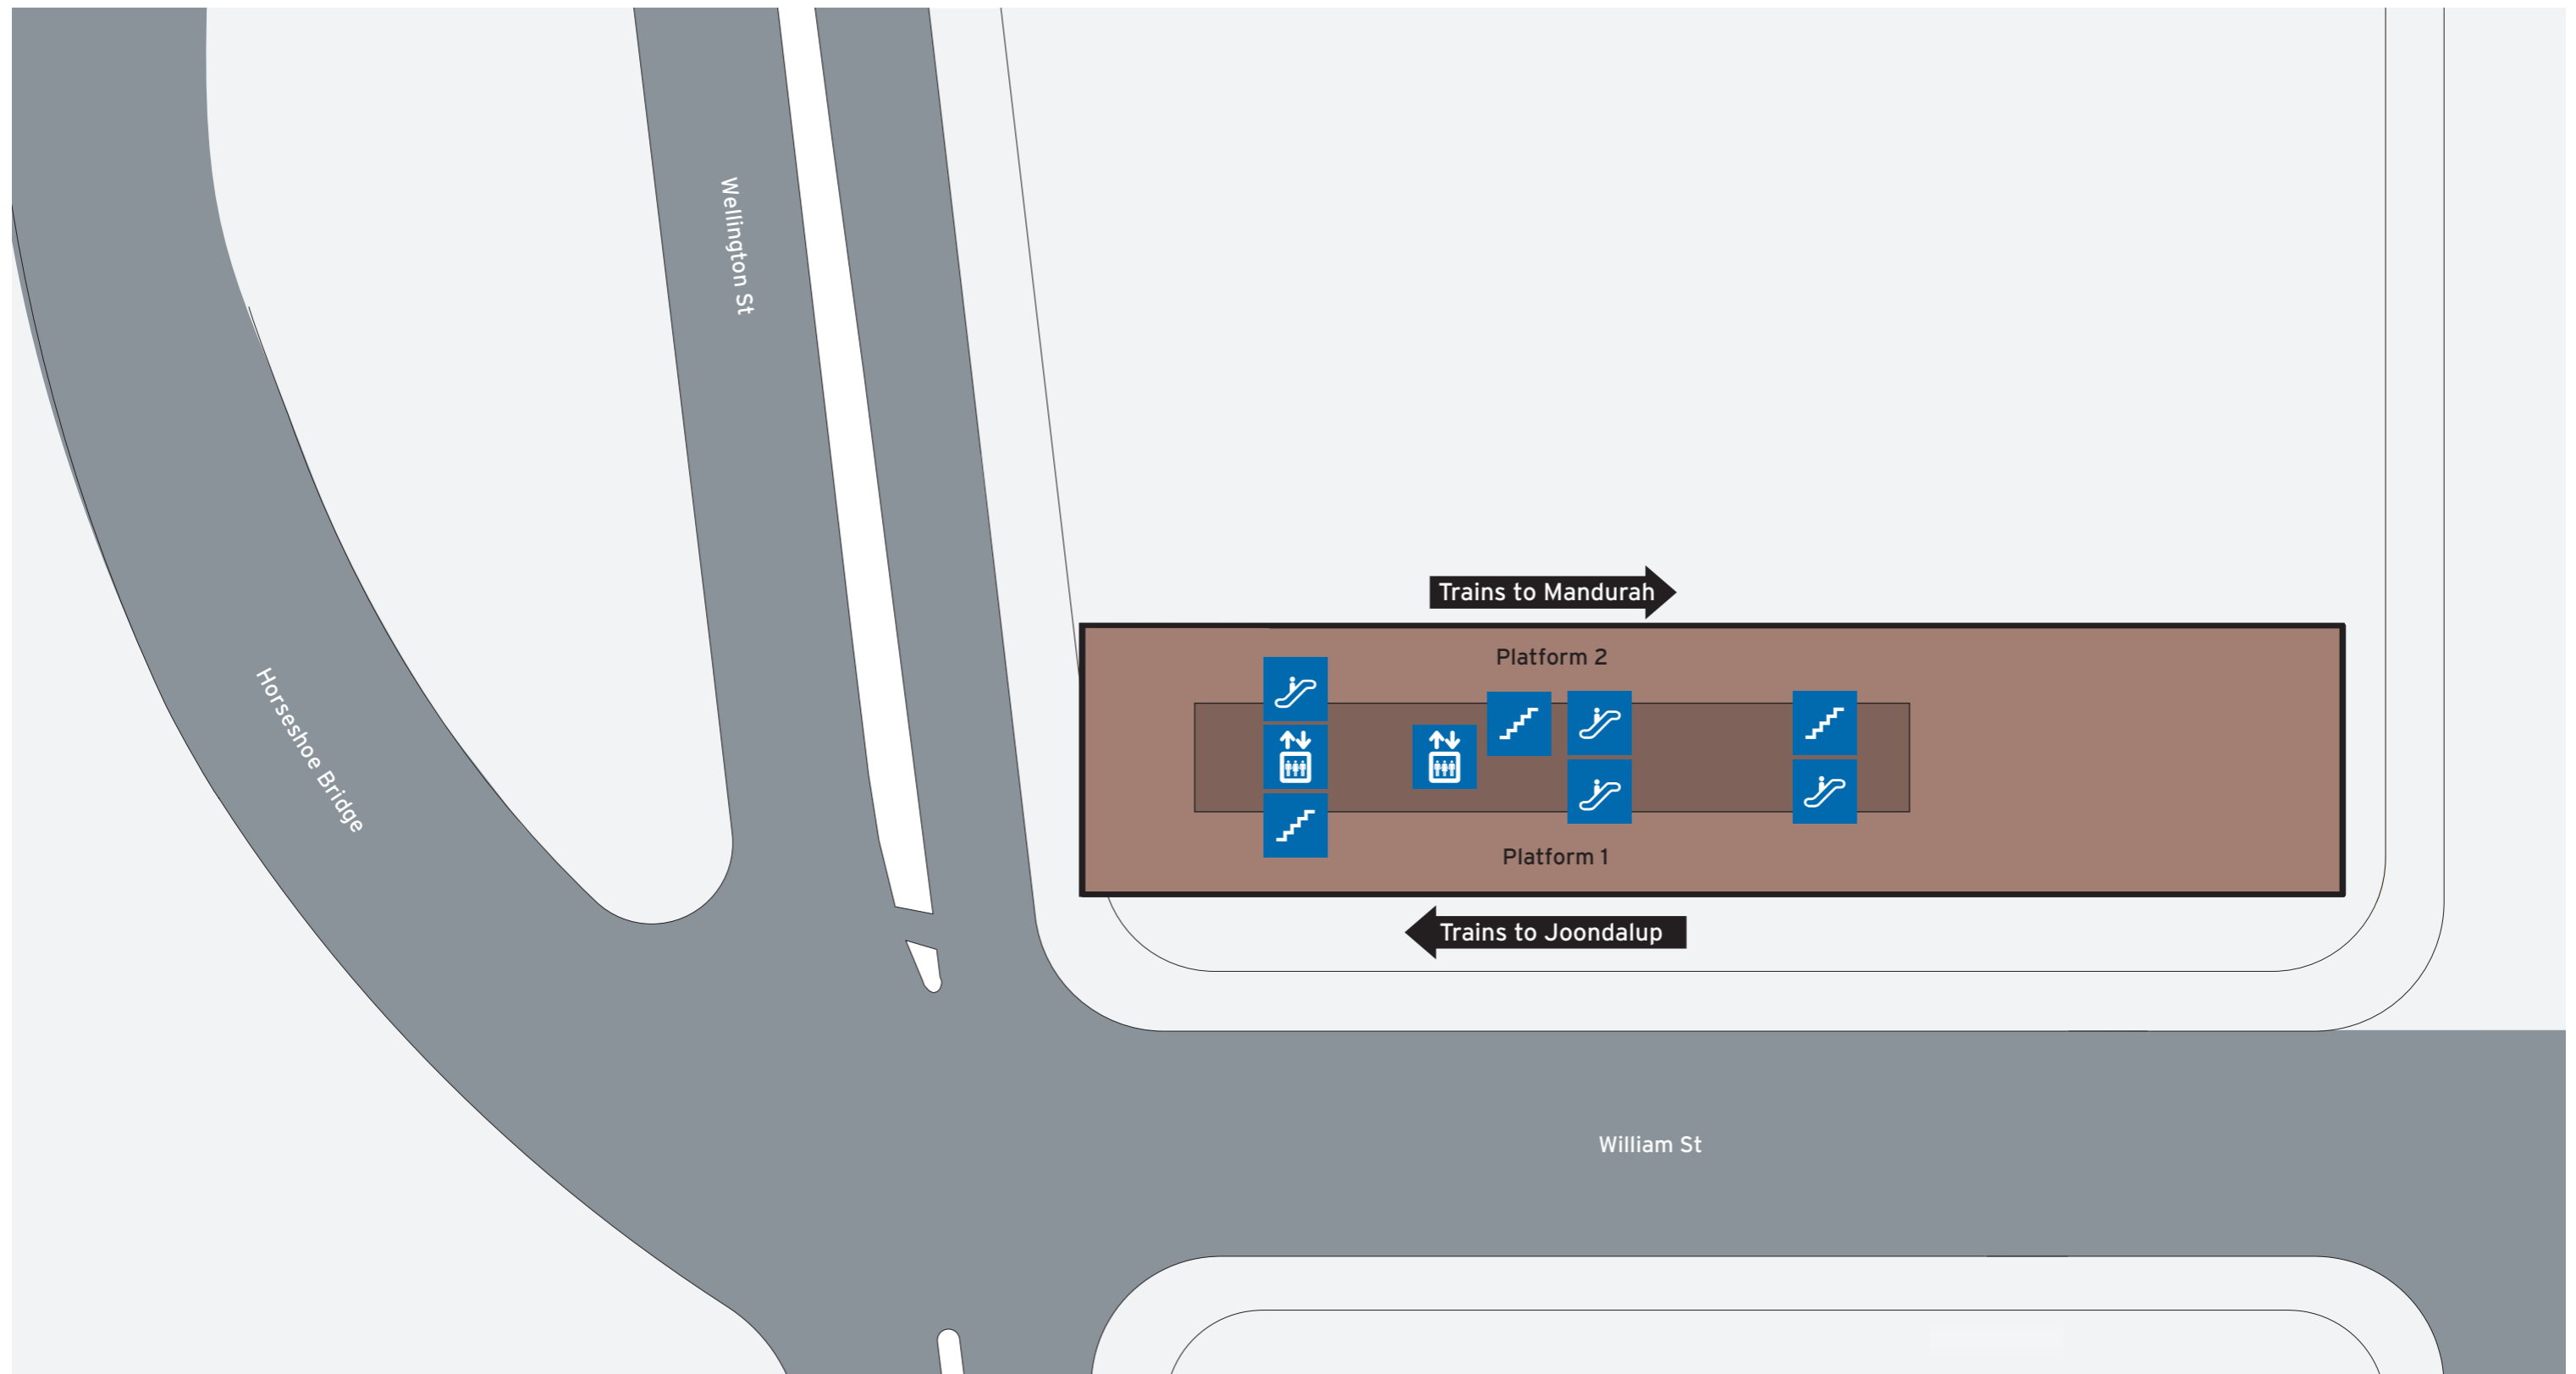

Perth Underground Station - Access Map 1 of 2 Concourse Level

Current as at 29/01/2019

Legend

			All access		Pedestrian access		Lift		Pathways		Ramp & Concourse		Non-Accessible Construction Zone
North Point	Scale		Accessible pathway		Station zone		Escalator		Platform		Walkway to Perth Underground		
			Ticket Barrier				Stairs		Road		Perth Underground Platform		

Legend

 North Point	 0 25m Scale	 Lift	 Road	 Non-Accessible Construction Zone
		 Escalator	 Perth Underground Platform	
		 Stairs		