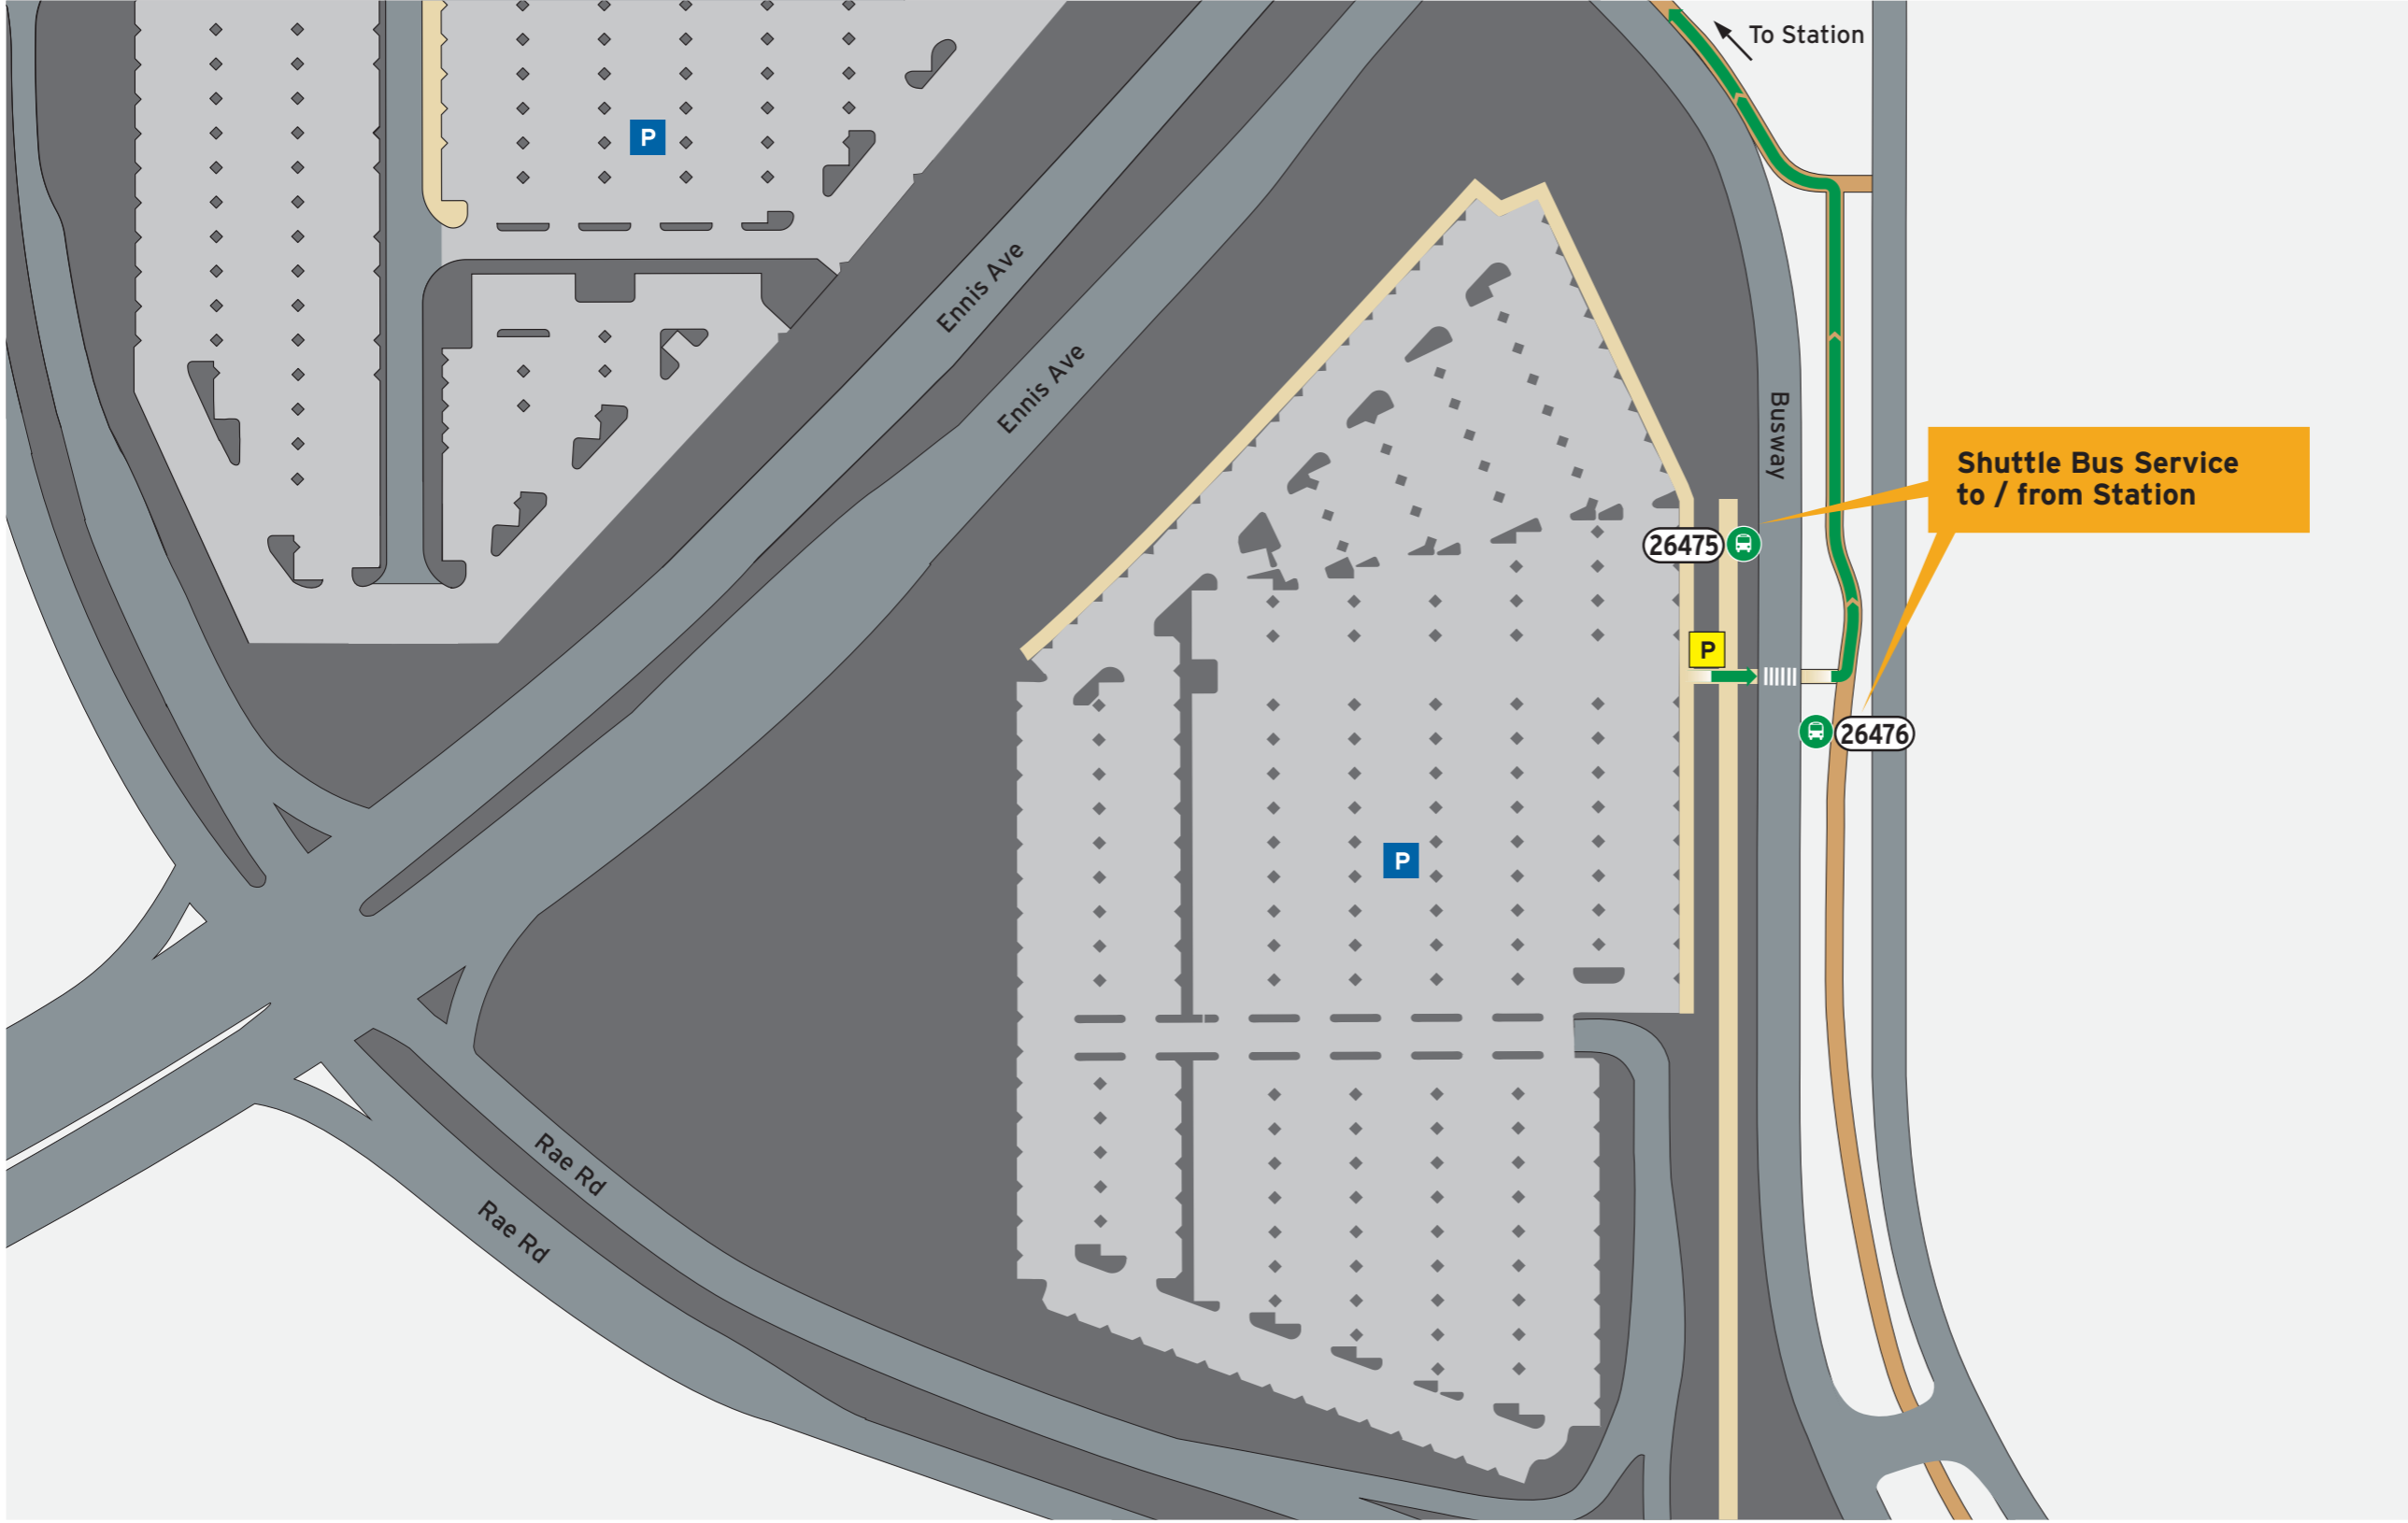

P Parking Information

When to pay

Operating Times

Monday-Friday	Fee applies
Saturday	No charge
Sunday or Public Holiday	No charge*

*Unless vehicle is parked overnight

$2.00 per 24hr period or part there of applies.

This parking charge applies to all vehicles.

For more information on parking your vehicle visit transperth.wa.gov.au

Bus Services between Rockingham Station and Western car park

Routes:
548, 549, 551, 552, 555, 556, 557, 562

Services from Rockingham Station:
Bus Stop No. **26476**

Services to Rockingham Station:
Bus Stop No. **26475**

Legend

North Point	Scale 0 39m	Pedestrian Access	ACROD Parking	Transperth Parking	Principal Shared Path	Non-Accessible Area
		Shuttle Bus Stand	Short Term Parking	SmartParker Machine	Pathways	Road