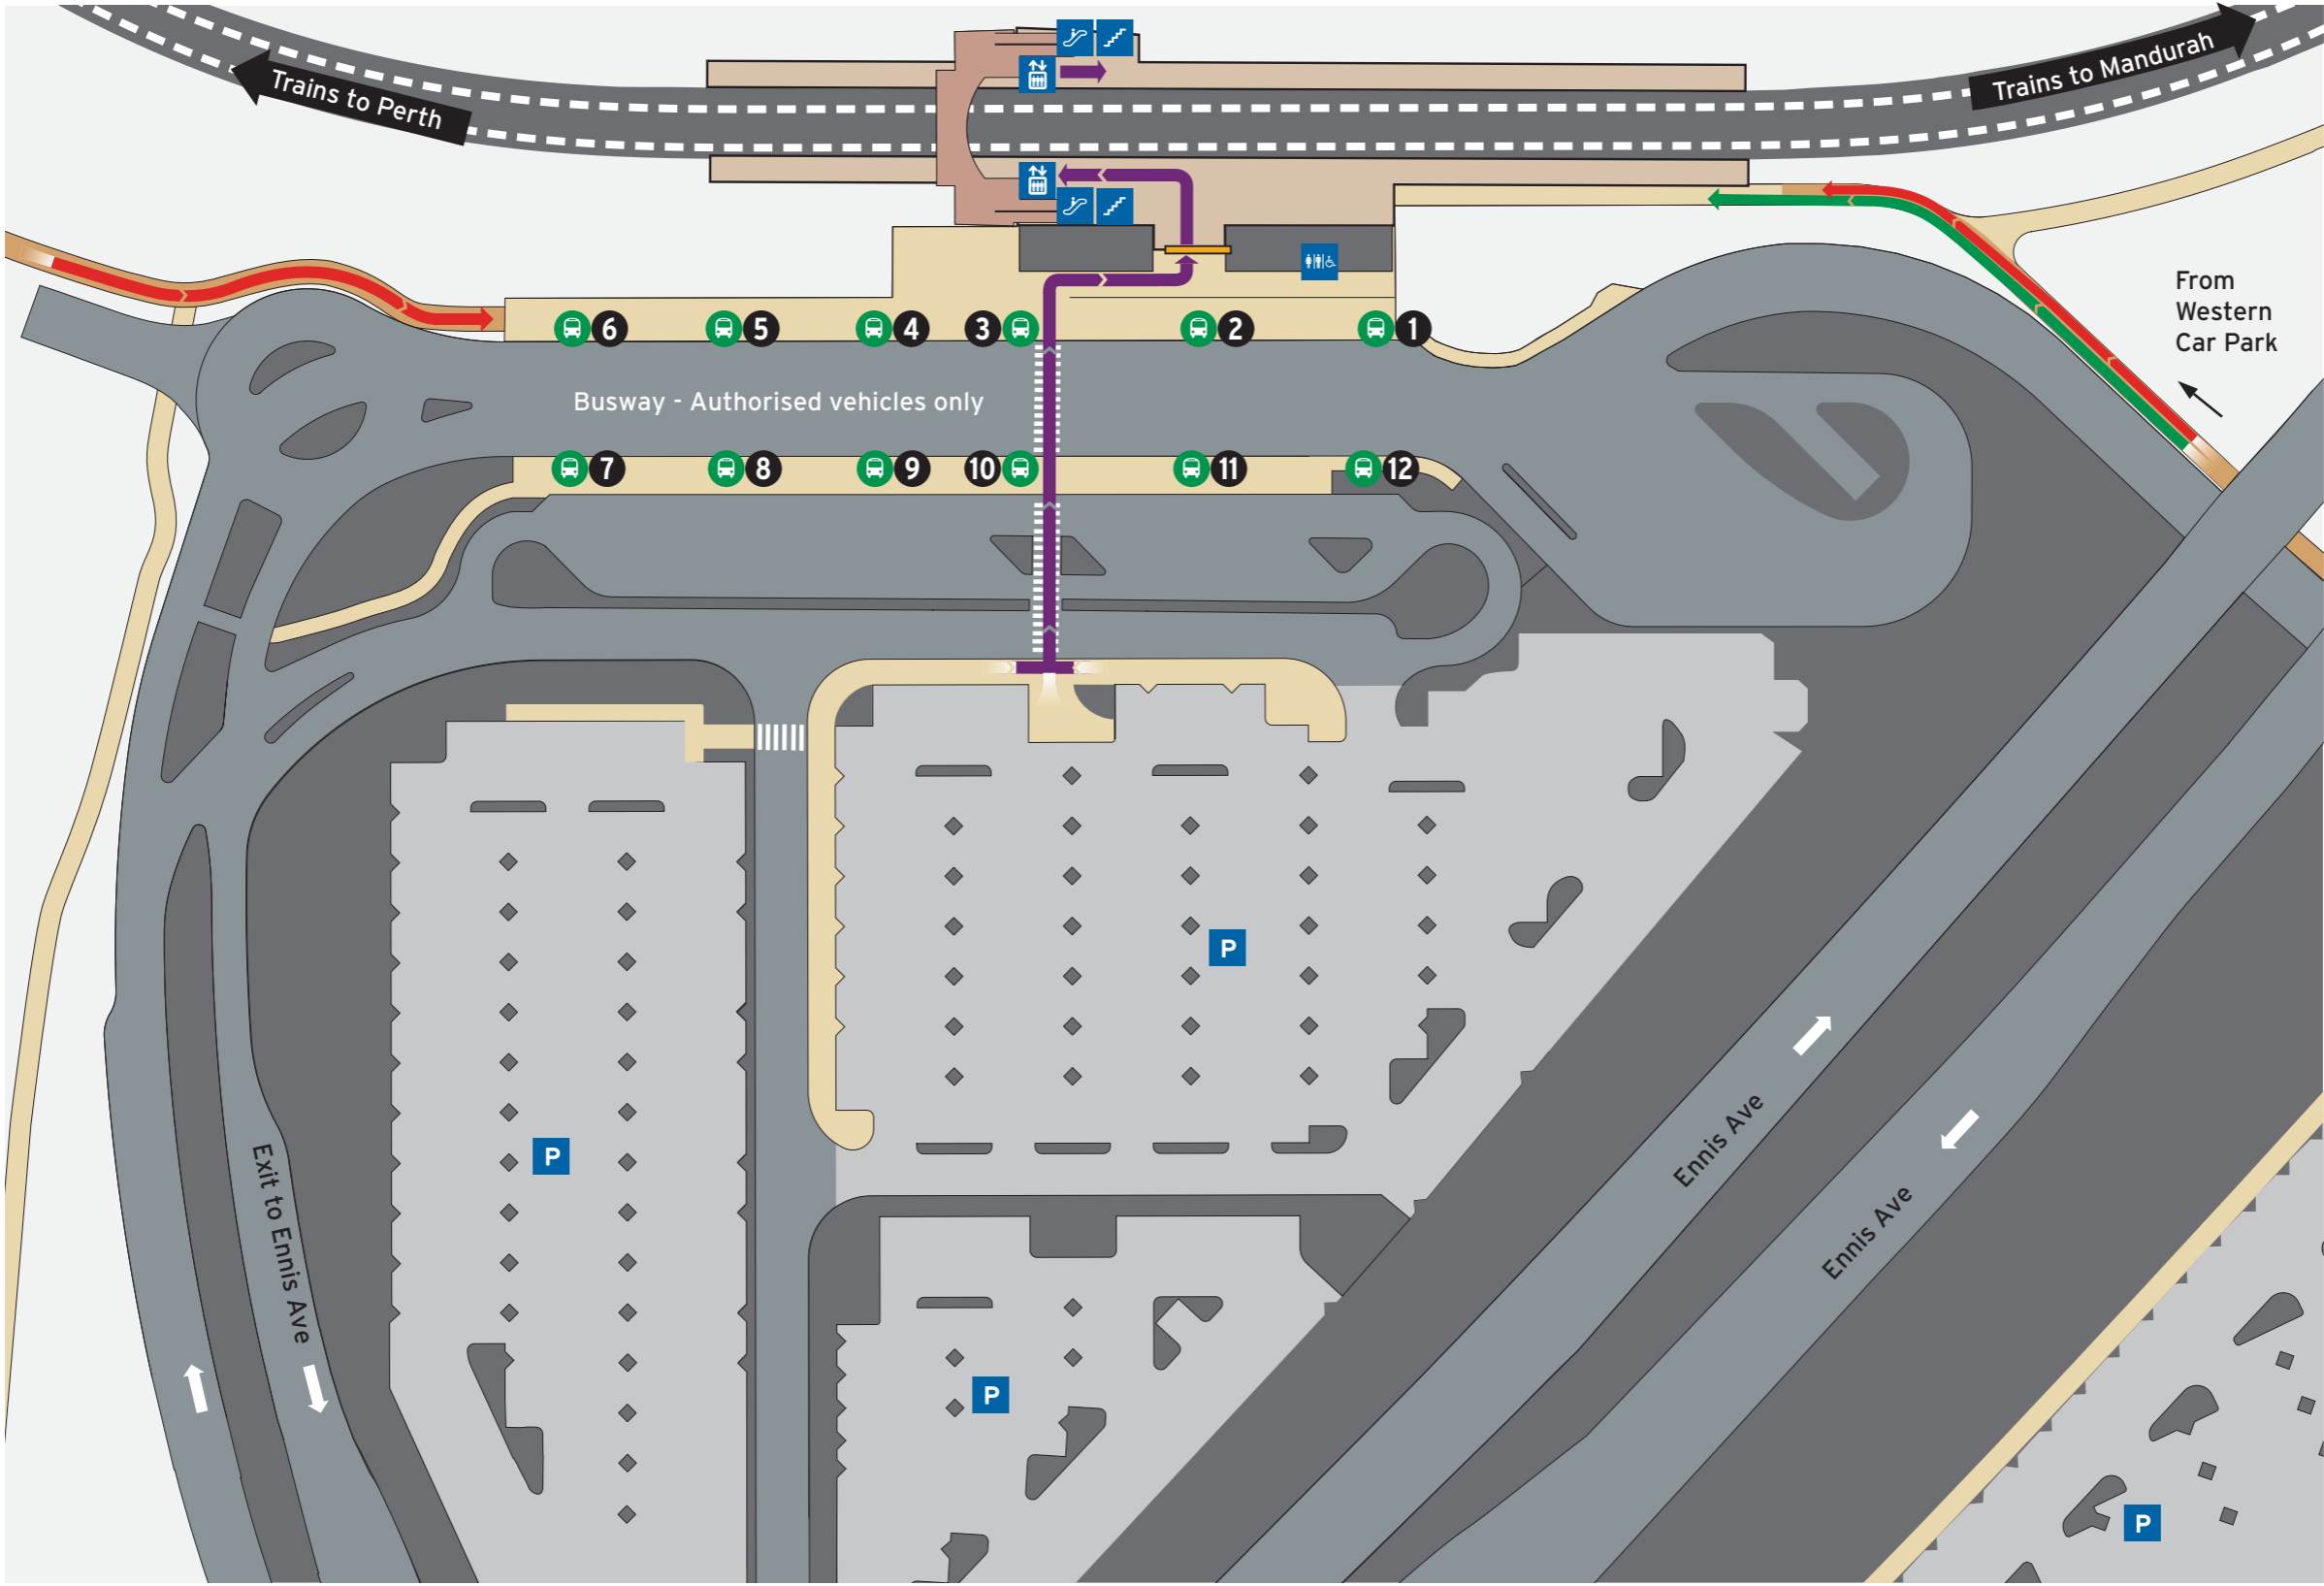

Rockingham Station - Overview Map 1 of 4 Current as at 12/06/2023

Legend

 North Point	 Scale	 Transperth Parking	 Pathways	 Concourse & Ramp	 Road
			 Platforms	 Principal Shared Path	 Non-Accessible Area

Bus Stands

Stand	Route
1	549
2	548
3	555
4	558
5	557, 559
6	Set Down
Train Replacement to Perth 909	
7	School Specials
8	554, 556
9	550, 551
10	552, 553
11	Set Down
Train Replacement to Mandurah 909	
12	Set Down

Legend

		All Access	Escalator	Ticket Barrier	Toilets - Male & Female Accessible Baby change room	Transperth Parking	Concourse & Ramp	Non-Accessible Area
North Point	Scale	Pedestrian Access	Lift	Bus Stand		Pathways	Principal Shared Path	
		Bicycle Access	Stairs			Platforms	Road	

This parking charge applies to all vehicles.

For more information on parking your vehicle visit transperth.wa.gov.au

Legend

		Bike U-rails	Ticket Barrier	ACROD Parking	SmartParker Machine	Concourse & Ramp	Non-Accessible Area
North Point	Scale	Motorbikes	Bus Stand	Short Term Parking	Pathways	Principal Shared Path	
		Bike Shelter	Taxi	Transperth Parking	Platforms	Road	