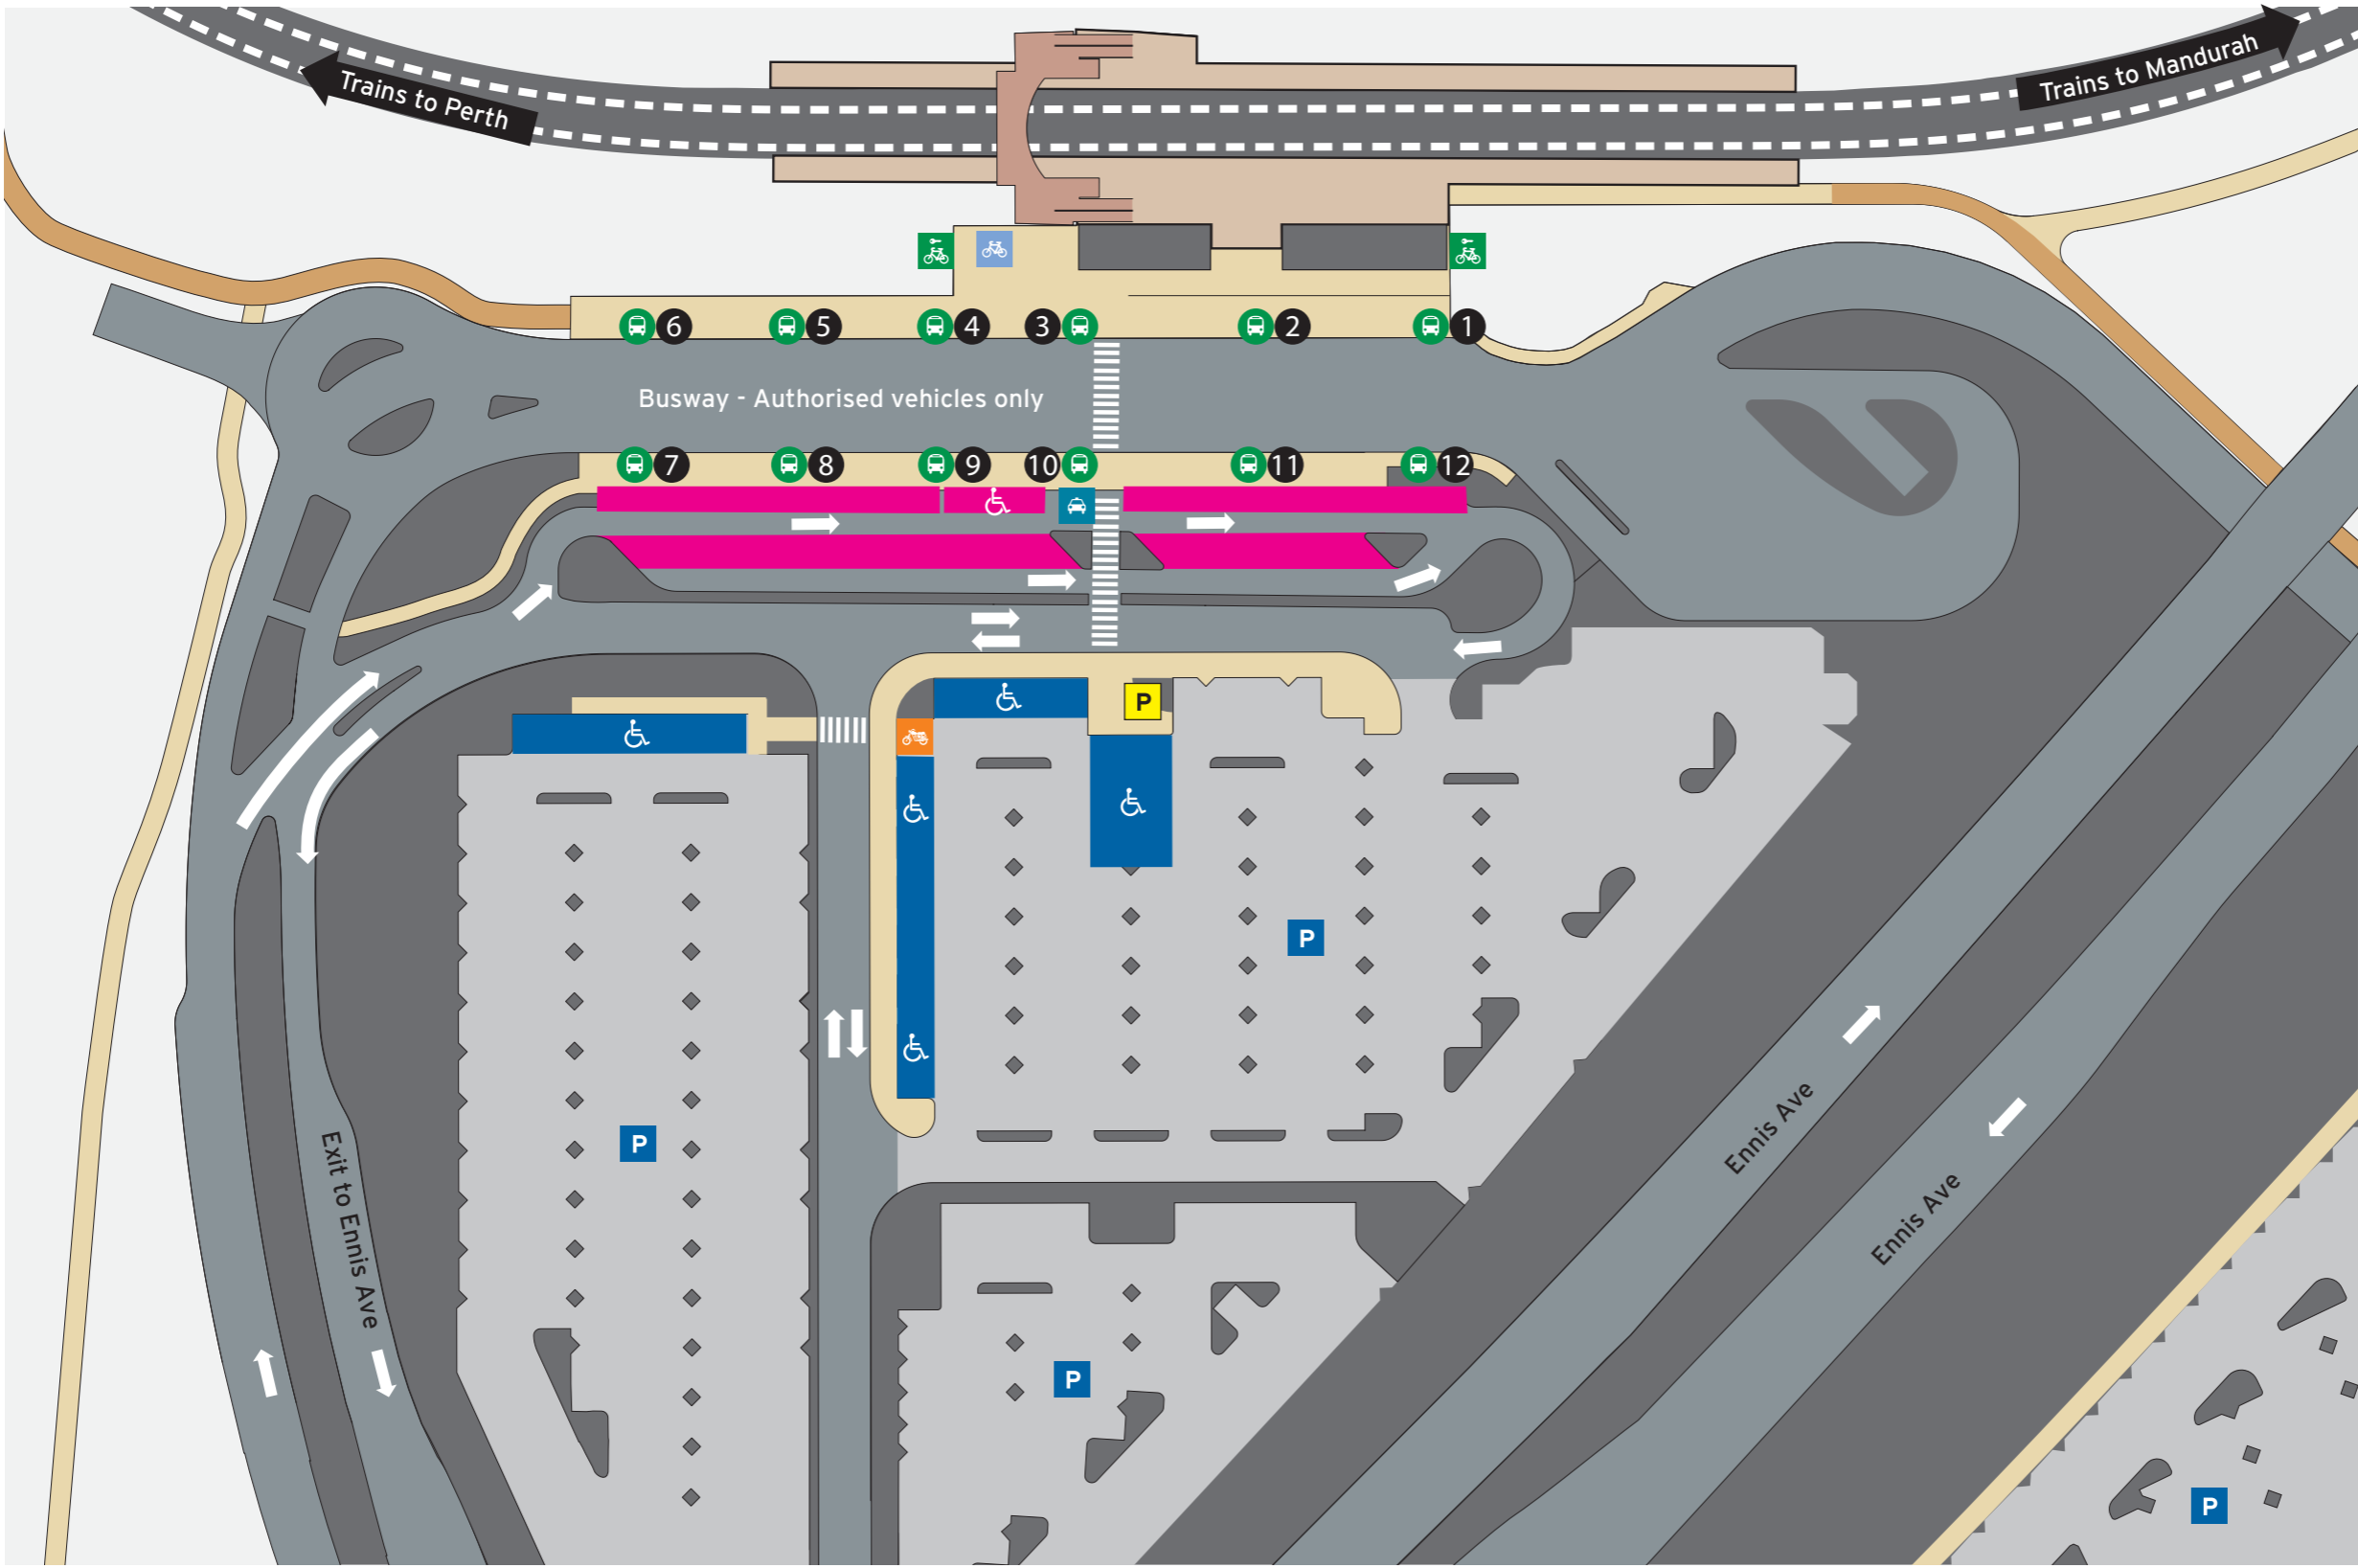

Rockingham Station - Overview Map 1 of 4 Current as at 12/06/2023

Legend

 North Point	 Scale	 Transperth Parking	 Pathways	 Concourse & Ramp	 Road
			 Platforms	 Principal Shared Path	 Non-Accessible Area

Bus Stands

Stand	Route
1	549
2	548
3	555
4	558
5	557, 559
6	Set Down
Train Replacement to Perth 909	
7	School Specials
8	554, 556
9	550, 551
10	552, 553
11	Set Down
Train Replacement to Mandurah 909	
12	Set Down

Legend

		All Access	Escalator	Ticket Barrier	Toilets - Male & Female Accessible Baby change room	Transperth Parking	Concourse & Ramp	Non-Accessible Area
North Point	Scale	Pedestrian Access	Lift	Bus Stand		Pathways	Principal Shared Path	
		Bicycle Access	Stairs			Platforms	Road	

This parking charge applies to all vehicles.

For more information on parking your vehicle visit transperth.wa.gov.au

Legend

		Bike U-rails	Ticket Barrier	ACROD Parking	SmartParker Machine	Concourse & Ramp	Non-Accessible Area
North Point	Scale	Motorbikes	Bus Stand	Short Term Parking	Pathways	Principal Shared Path	
		Bike Shelter	Taxi	Transperth Parking	Platforms	Road	