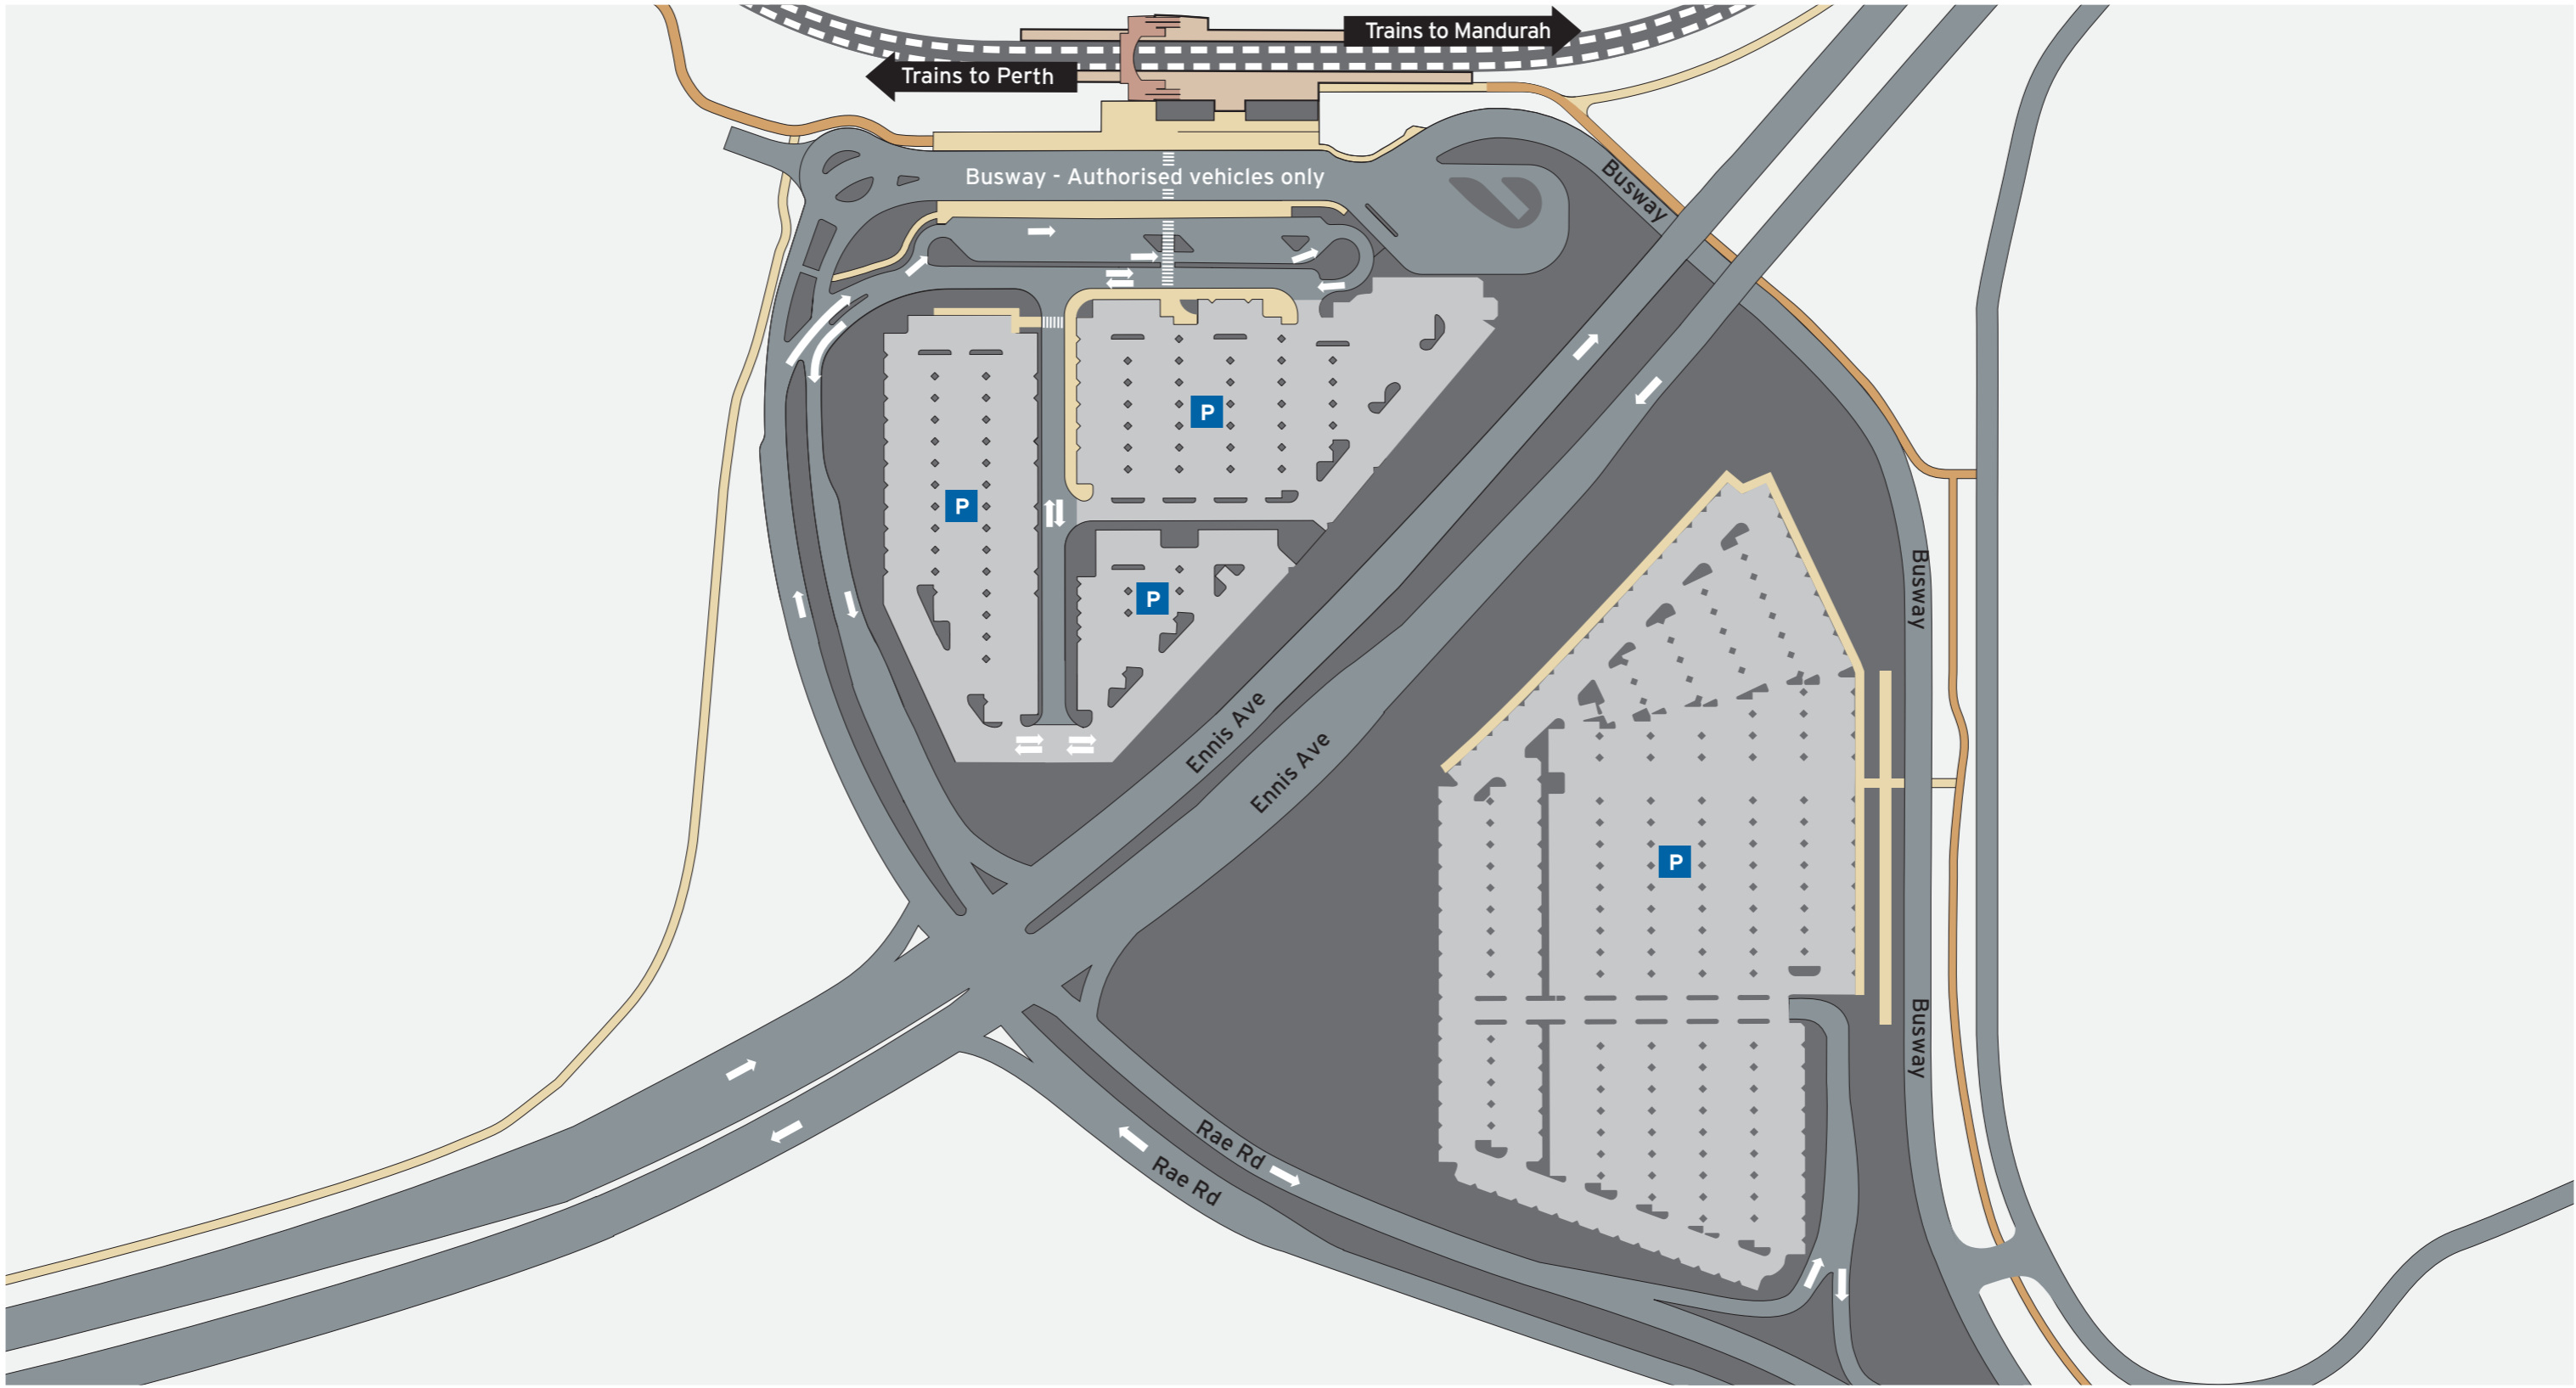

Rockingham Station - Overview Map 1 of 4 Current as at 12/06/2023

Legend

 North Point	 Scale	 Transperth Parking	 Pathways	 Concourse & Ramp	 Road
			 Platforms	 Principal Shared Path	 Non-Accessible Area

Legend

		All Access	Escalator	Ticket Barrier	Toilets - Male & Female Accessible Baby change room	Transperth Parking	Concourse & Ramp	Non-Accessible Area
North Point	Scale	Pedestrian Access	Lift	Bus Stand		Pathways	Principal Shared Path	
		Bicycle Access	Stairs			Platforms	Road	