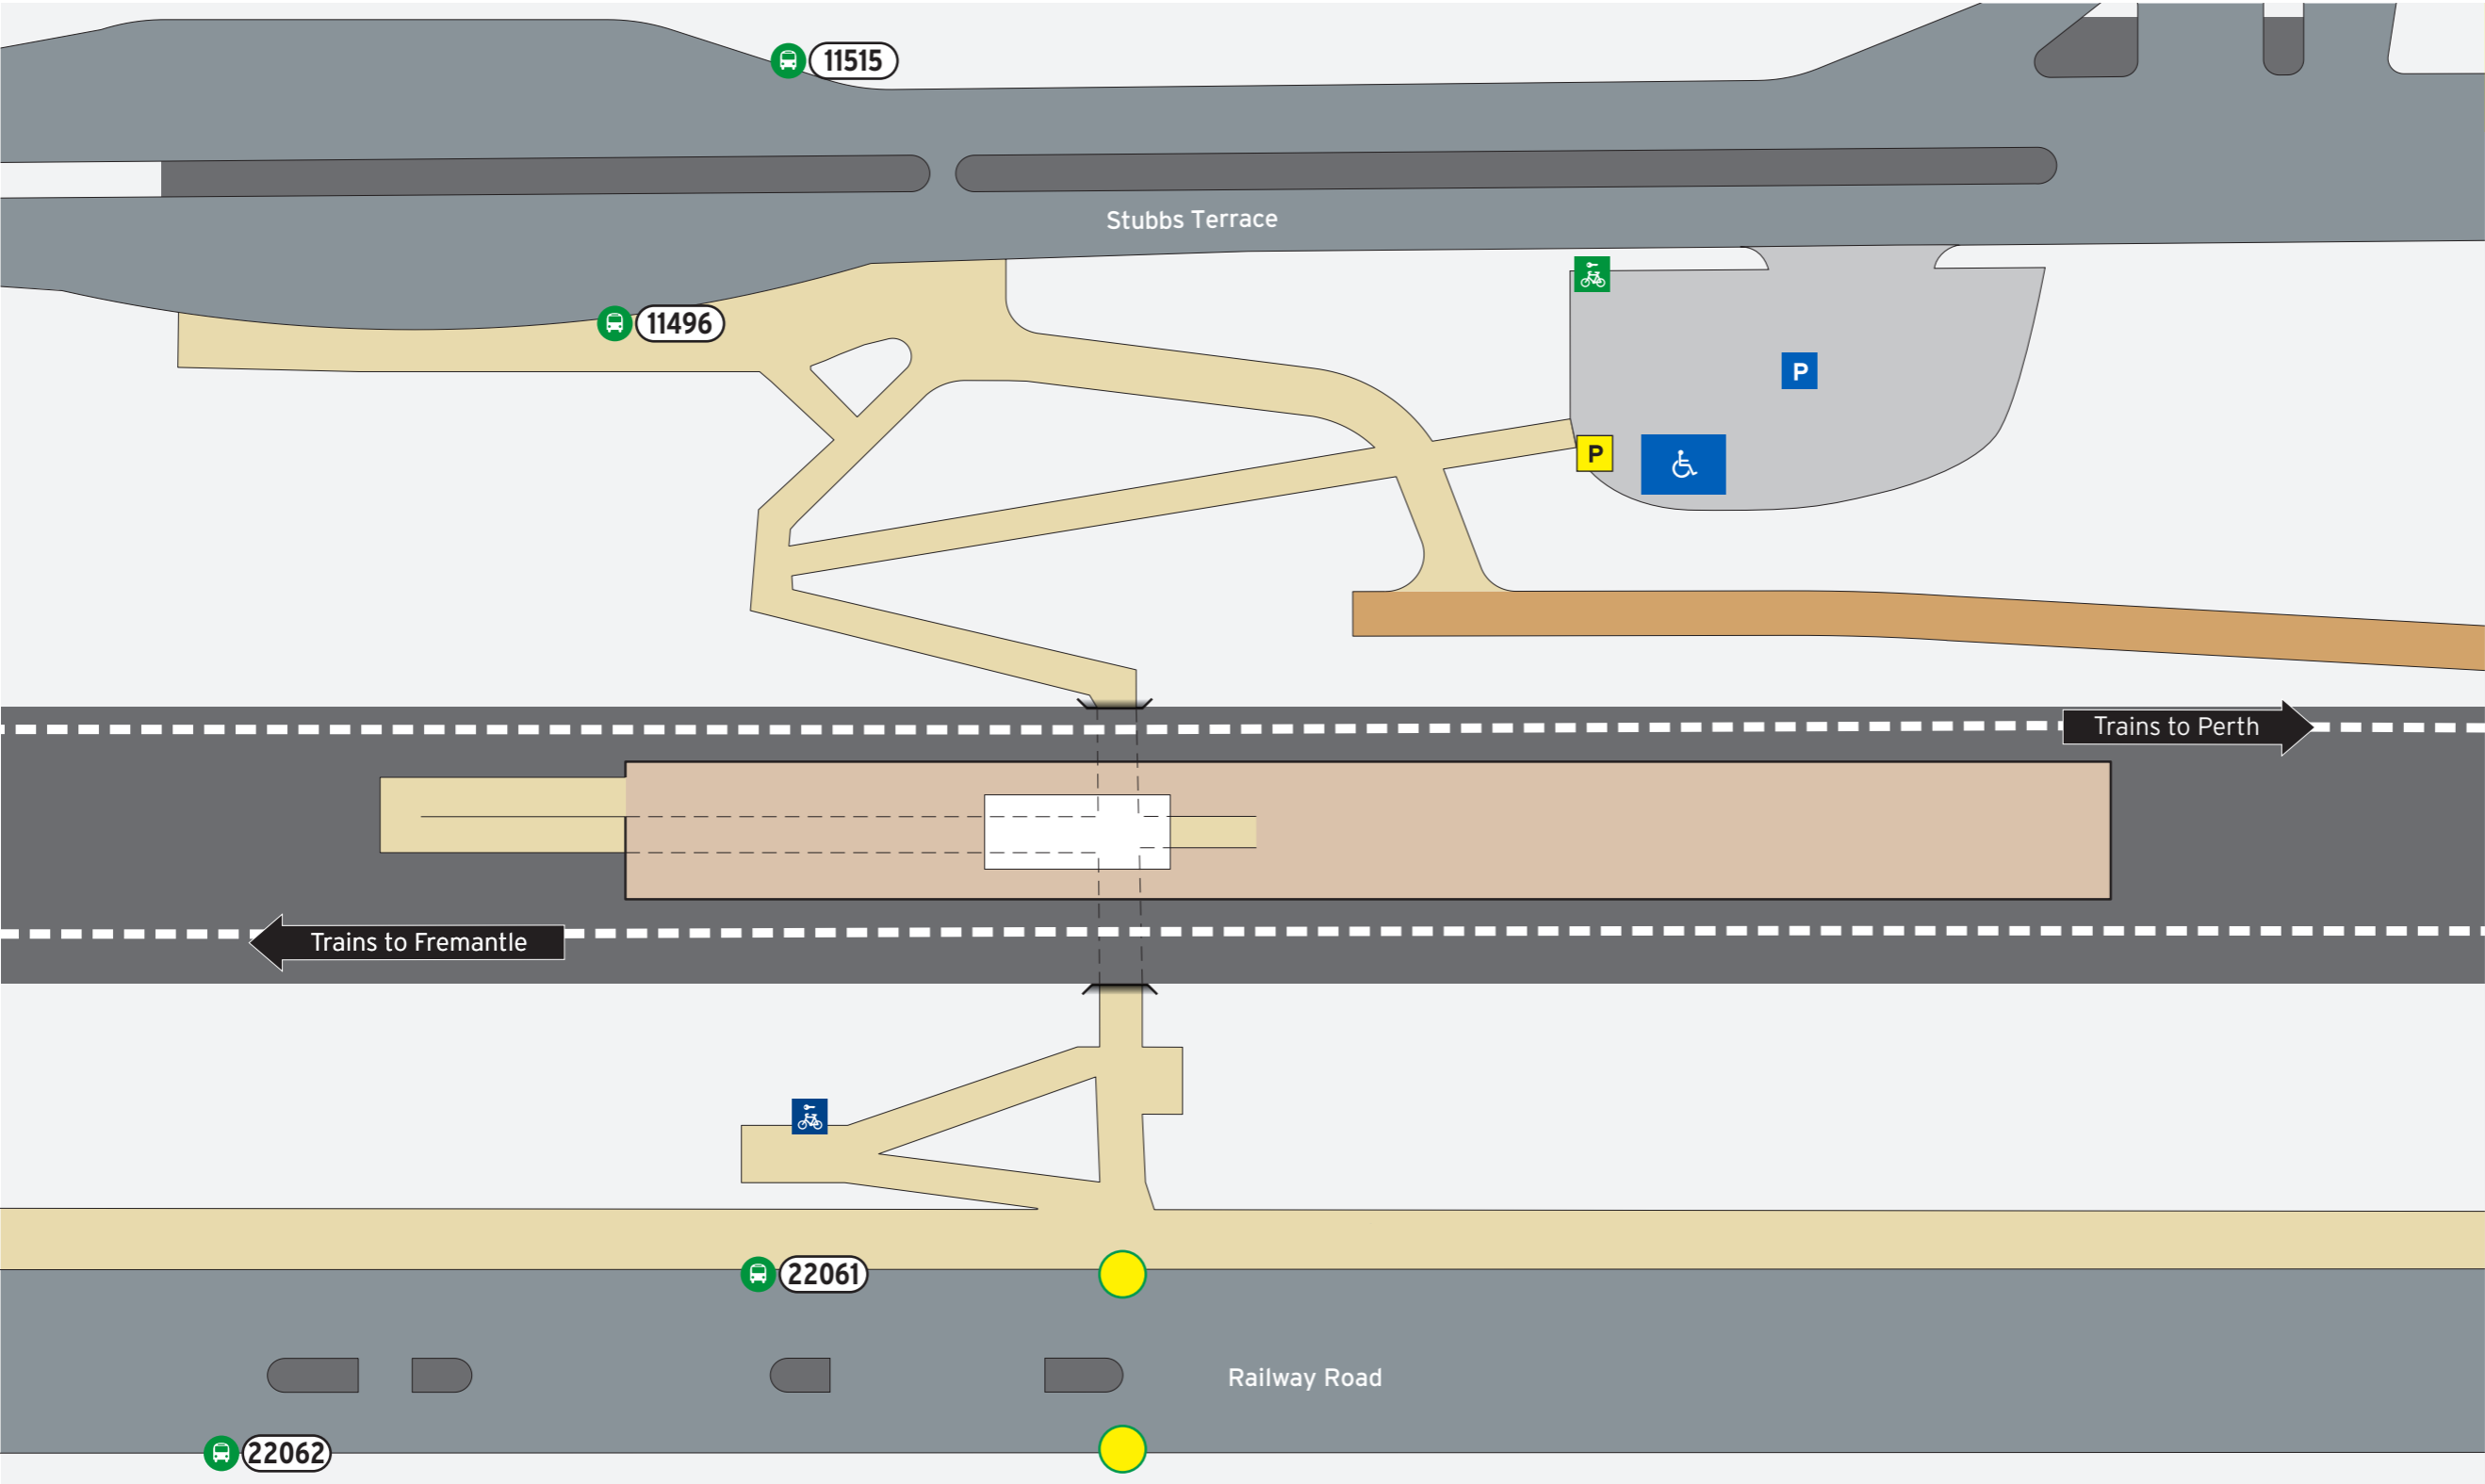

Bus Stands

Stand	Route
11496	25, 999
11515	998
22061	906 Train replacement to Perth
22062	906 Train replacement to Fremantle Stn

Legend

- Pedestrian Crossing Lights
- Transperth Parking
- Road
- Bus Stop
- Stairs
- Pathways
- Walking/Accessible Path
- Non-Accessible Area
- Pedestrian Access
- Platform
- Bicycle Access
- Principal Shared Path

North Point

Scale
0 10m

P | Parking Information

When to pay

Operating Times

Monday-Friday Fee applies
 Saturday No charge
 Sunday or Public Holiday No charge*
 *Unless vehicle is parked overnight

\$2.00 per 24hr period or part thereof applies.

This parking charge applies to all vehicles.

For more information on parking your vehicle visit transperth.wa.gov.au

Legend

- Pedestrian Crossing Lights
- Transperth Parking
- Road
- Bus Stop
- ACROD Parking
- SmartParker Machine
- Non-Accessible Area
- Bike Lockers
- Platform
- Bike Shelter
- Principal Shared Path

North Point

Scale
 0 10m