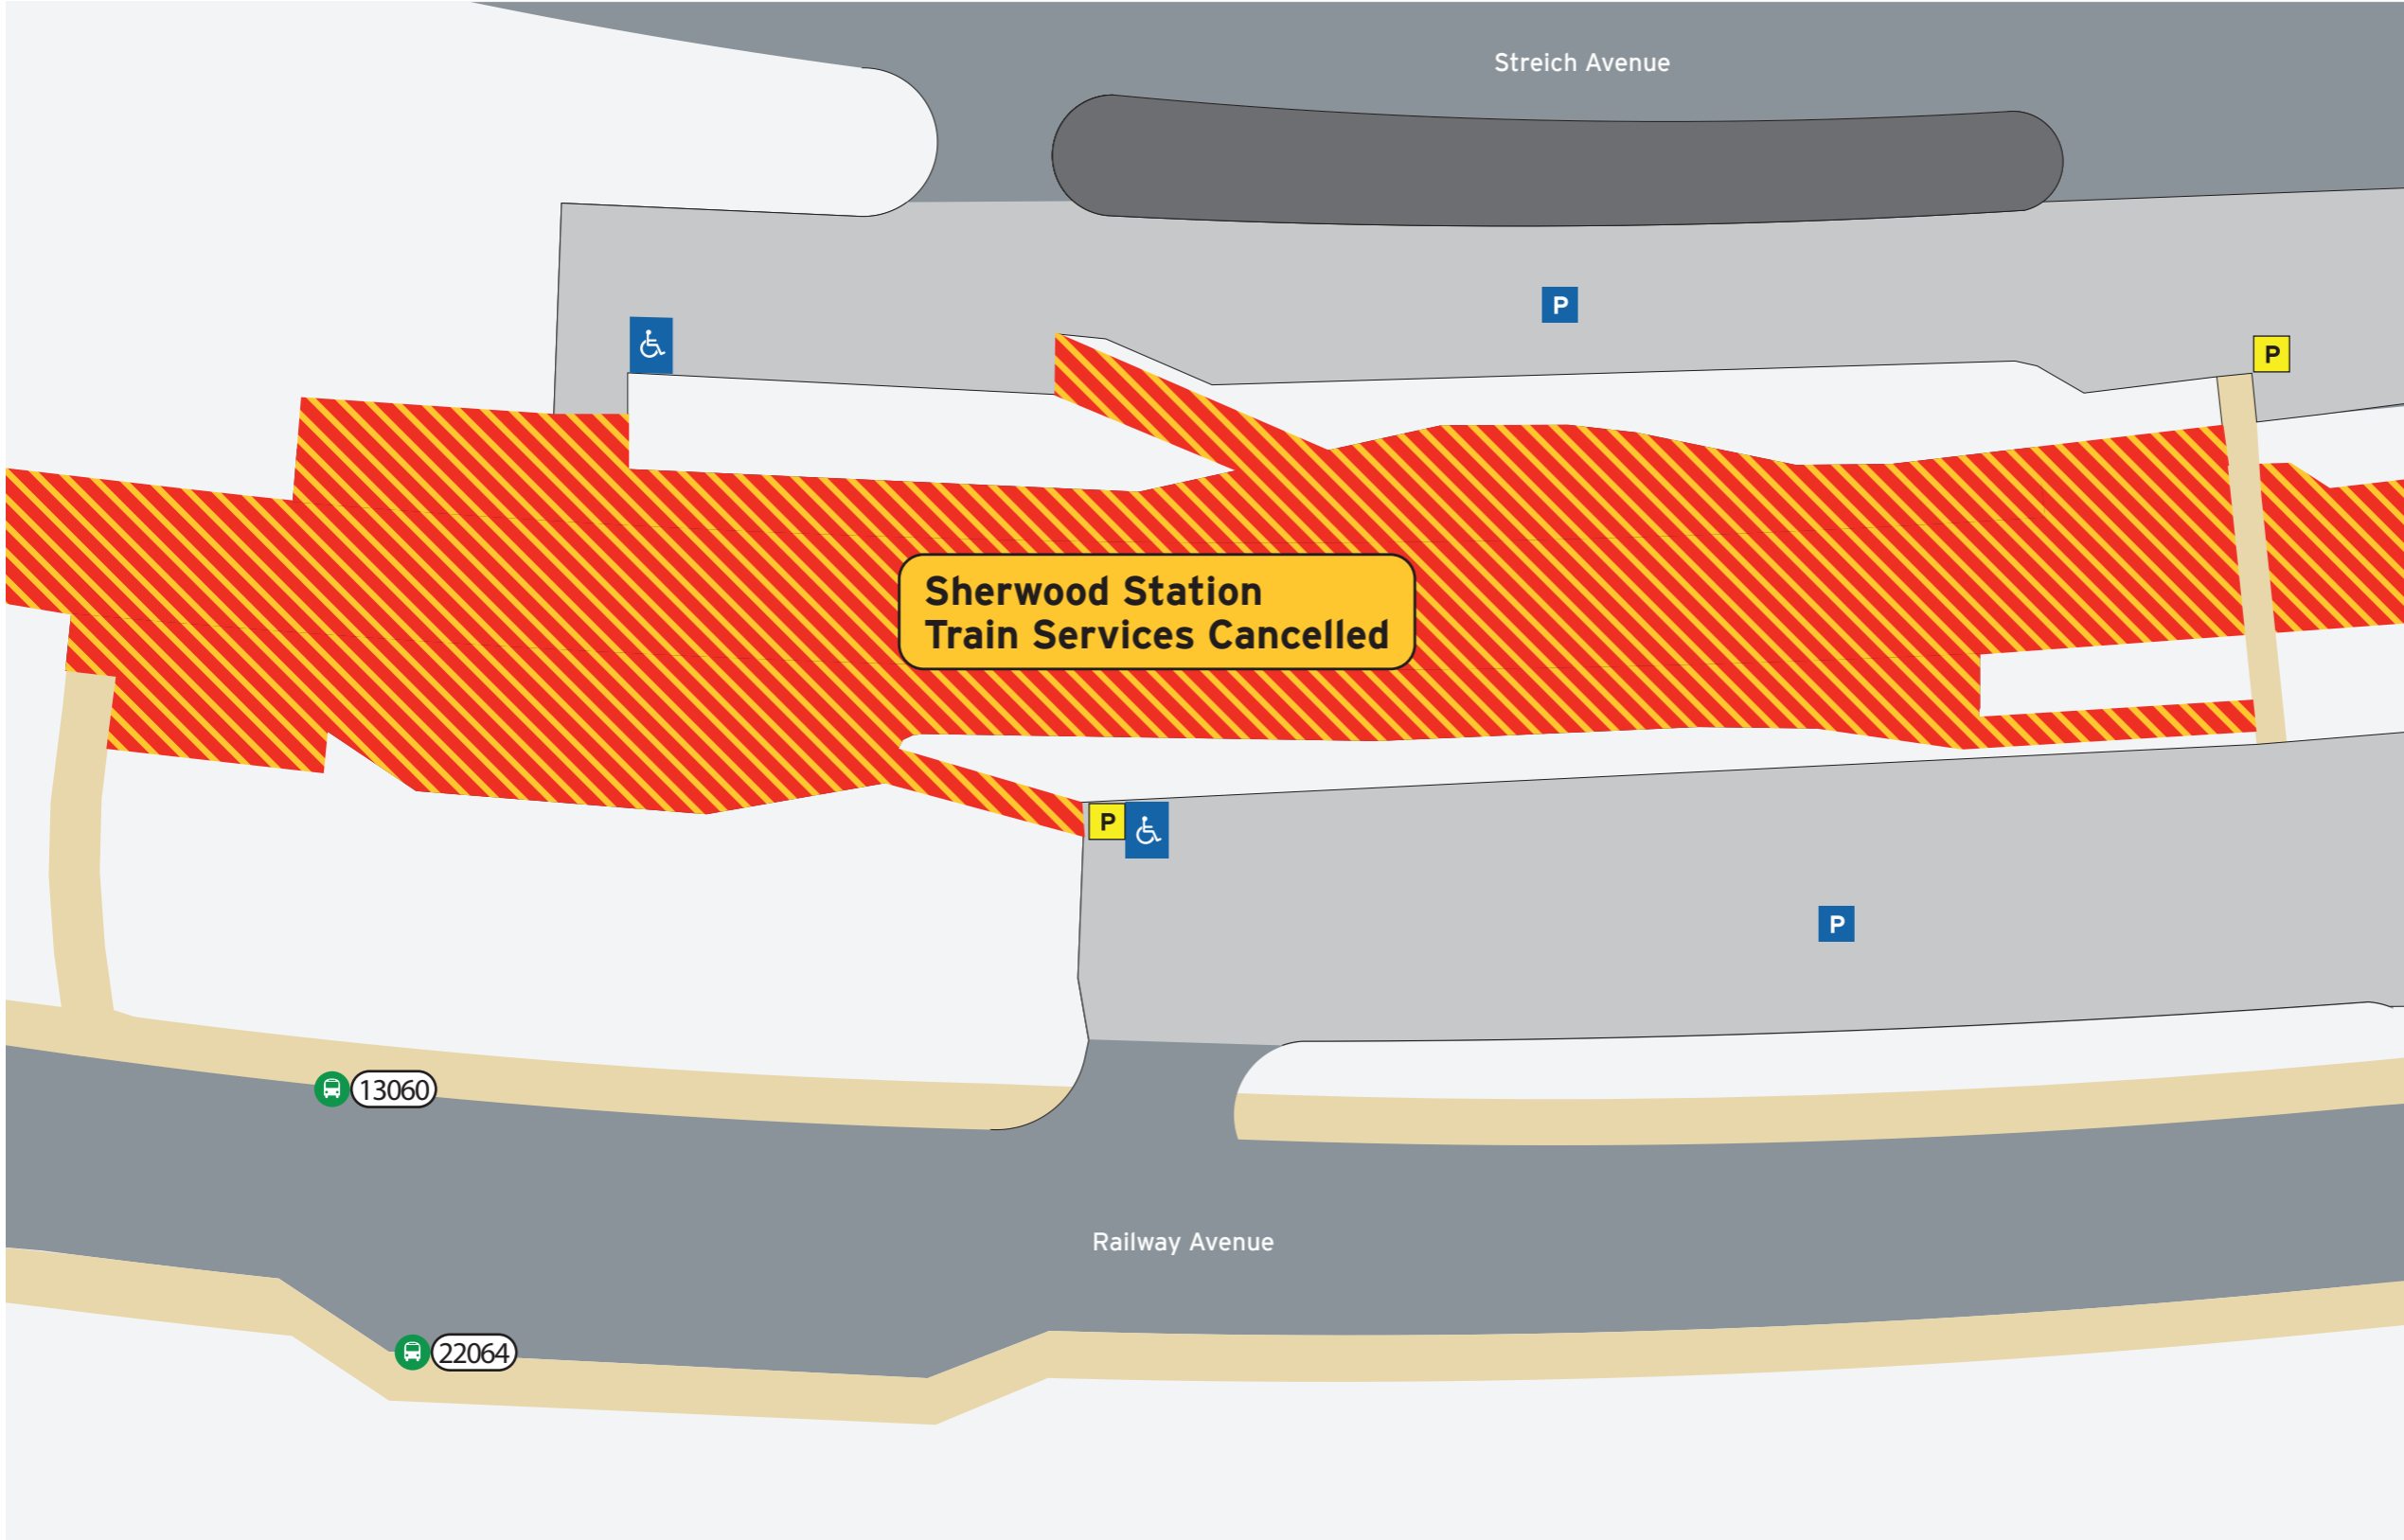

Sherwood Station Current as 20/11/2023

Bus Stands

Stand	Route
13060	907 to Armadale Station
22064	907 to Perth

P Parking Information

When to pay

Operating Times
 Monday-Friday Fee applies
 Saturday No charge
 Sunday or Public Holiday No charge*
 *Unless vehicle is parked overnight

\$2.00 per 24hr period or part thereof applies.

This parking charge applies to all vehicles.

For more information on parking your vehicle visit transperth.wa.gov.au

Legend

North Point	Scale 0 10m	Bus Stand	ACROD Parking	SmartParker Machine	Pathways	Non-Accessible Area
			Transperth Parking		Road	Area Closed