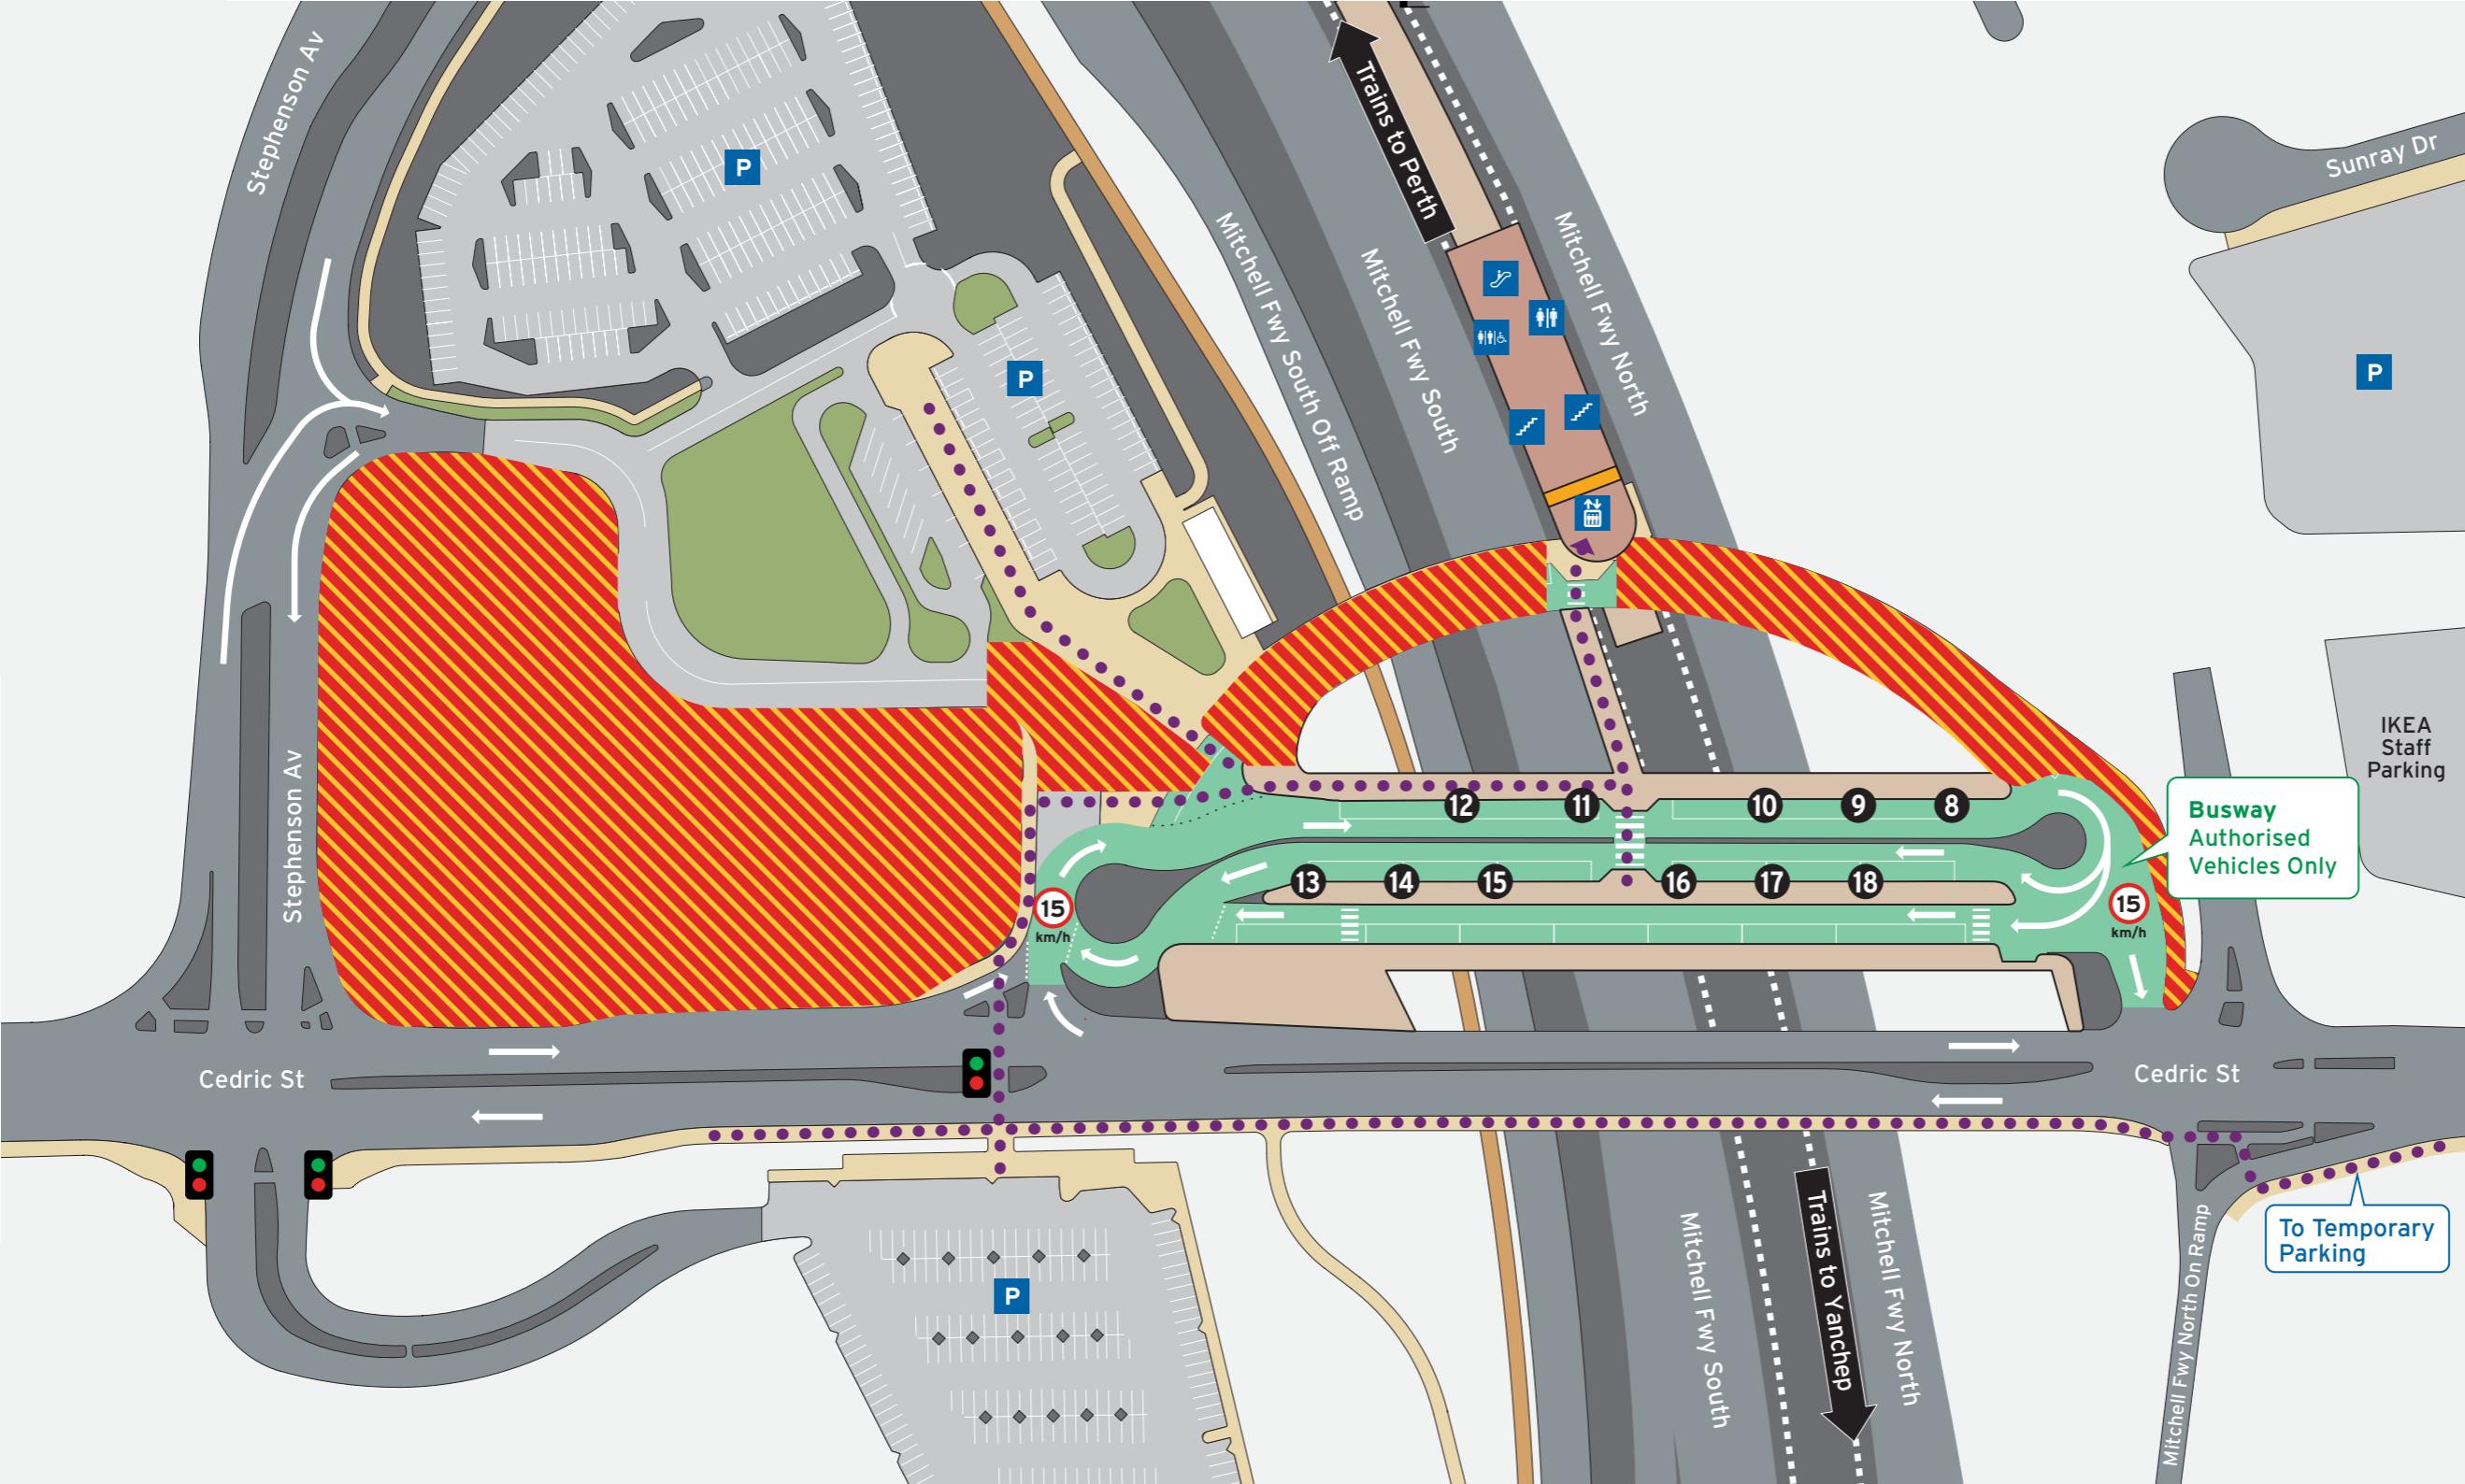

Legend

- Stirling Station
- Bus Stand Number
- Transperth Parking
- Pedestrian Crossing
- Road
- Pathways
- Non-Accessible Area
- Platform
- Busway
- Under Construction

**Bus Stands**

Stand	Route
8	422, 425 904 Train Replacement to Yanchee Stn
9	421, 423
10	998
11	999
12	Set Down 904 Train Replacement to Perth
13	415
14	414, 428
15	402, 403
16	Surf CAT
17	424, 427
18	410, 412, 413 Transperth School Specials

**Legend**

North Point	Bus Stand Number	Transperth Parking	Pedestrian Crossing	Toilets - Male & Female	Road	Concourse
	Accessible Path	Escalator	Ticket Barrier	Toilets - Male & Female Accessible	Pathways	Busway
	Lift	Stairs			Non-Accessible Area	Under Construction
					Platform	

**P** Parking Information

**When to pay**

**Operating Times**

Monday-Friday Fee applies  
 Saturday No charge  
 Sunday or Public Holiday No charge\*  
 \*Unless vehicle is parked overnight

\$2.00 per 24hr period or part there of applies.

This parking charge applies to all vehicles.

For more information on parking your vehicle visit [transperth.wa.gov.au](http://transperth.wa.gov.au)

**Legend**

	Transperth Parking	SmartParker Machine	Road	Busway
	ACROD Parking	Bike Shelter	Pathways	Under Construction
	Short Term Parking	Pedestrian Crossing	Non-Accessible Area	
			Platform	