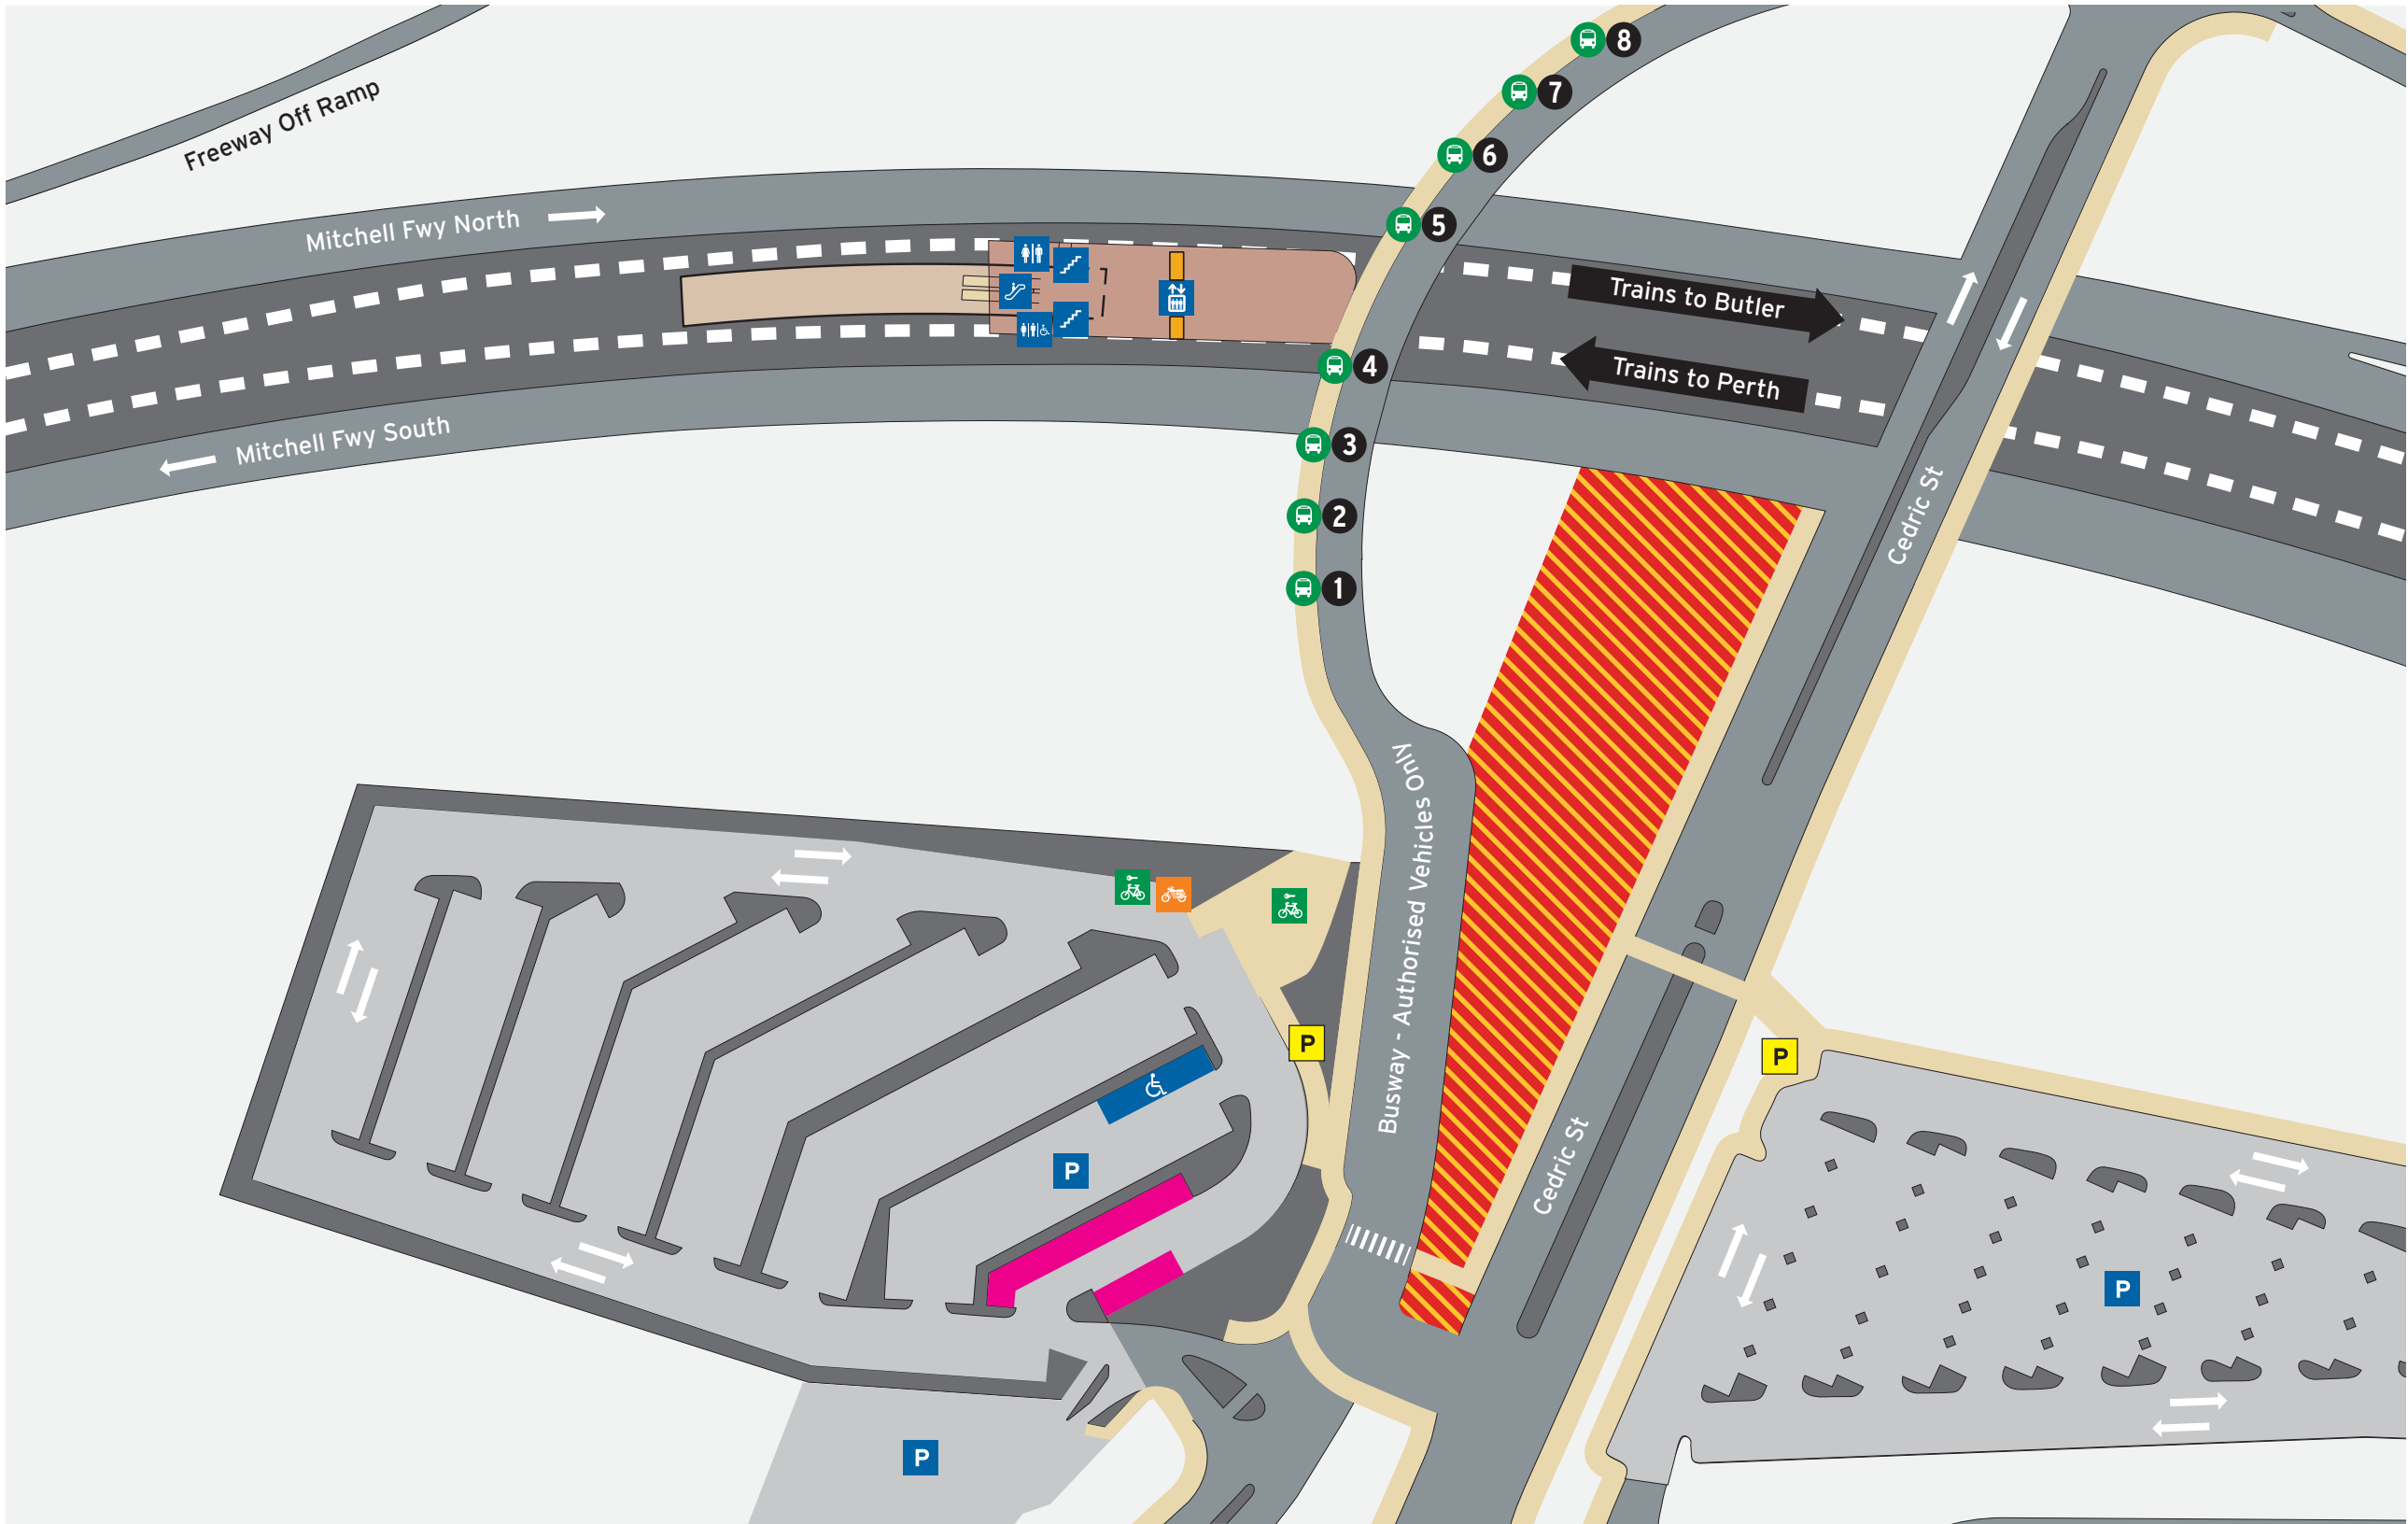

Stirling Station - Parking Map 3 of 3

Current as at 18/10/2023

P Parking Information

When to pay

Operating Times
Monday-Friday Fee applies
Saturday No charge
Sunday or Public Holiday No charge*
*Unless vehicle is parked overnight

$2.00 per 24hr period or part there of applies.

This parking charge applies to all vehicles.

For more information on parking your vehicle visit transperth.wa.gov.au

Entrance to the carparks is via Cedric St

Legend

		Bike Shelter	Motorbikes	Bus Stand	ACROD Parking	Short Term Parking	Transperth Parking	SmartParker Machine	Pathways	Platforms	Concourse & Ramp	Road	Non-Accessible Area	Under Construction