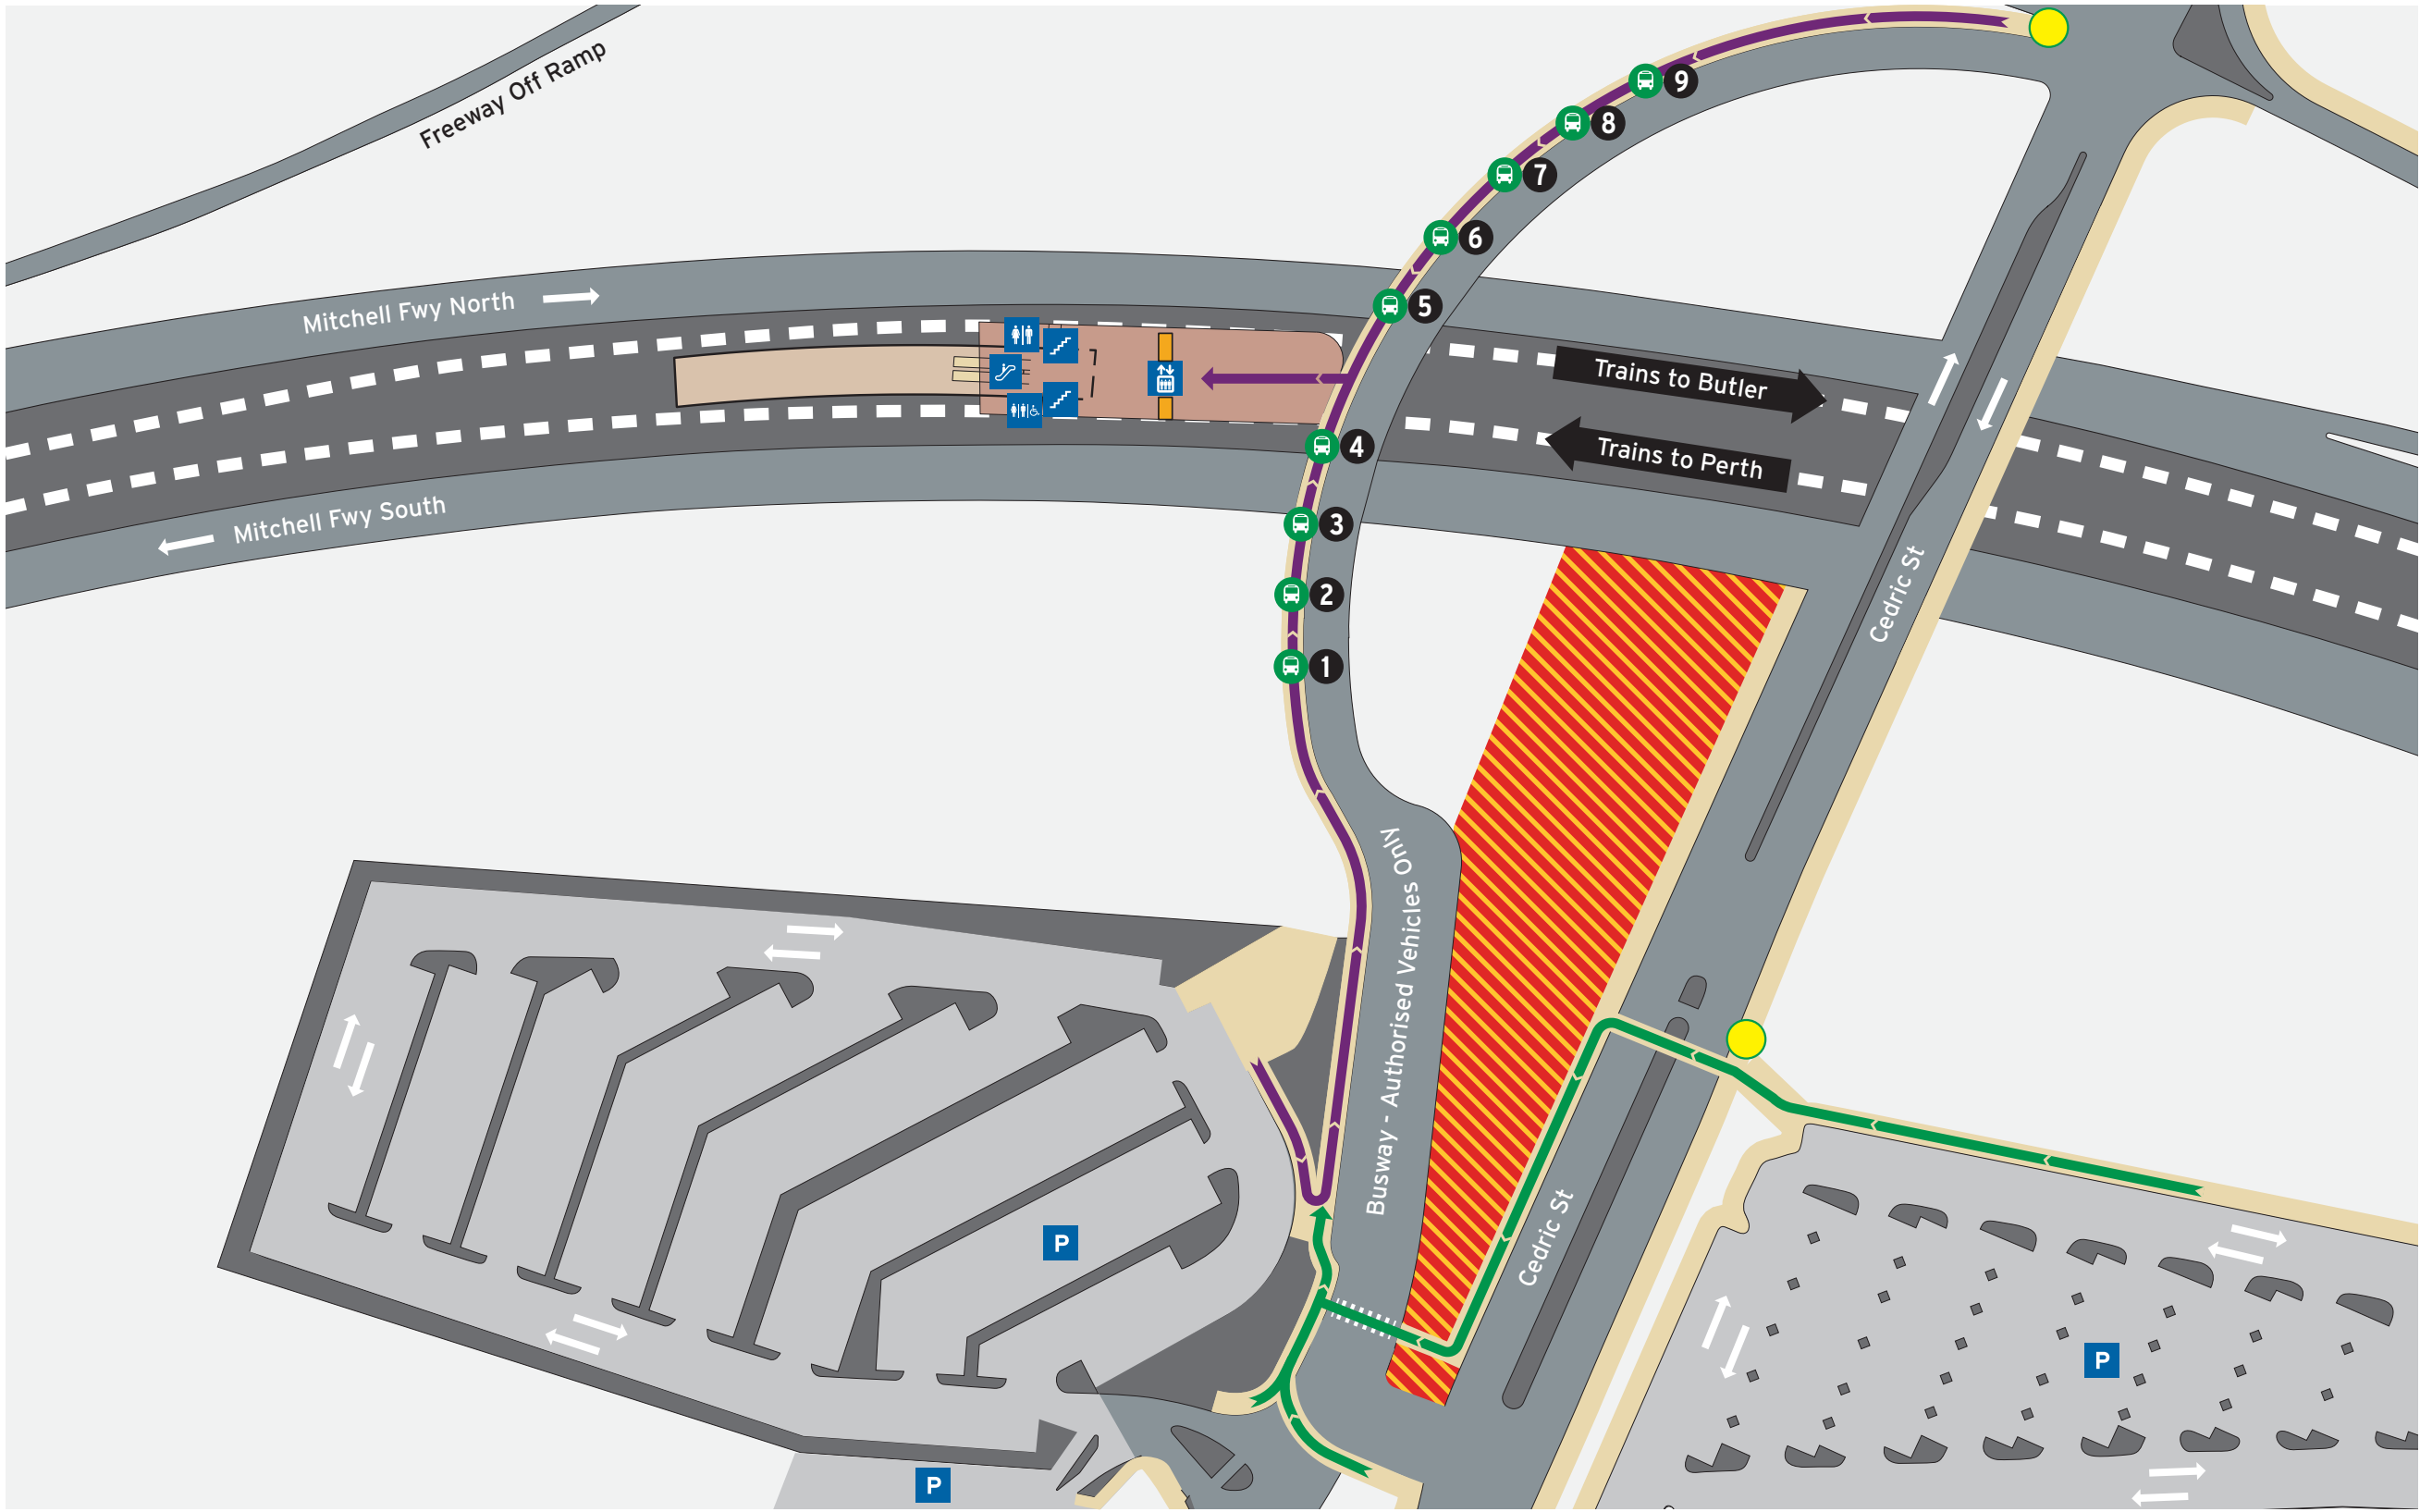

Legend

 North Point	 Scale	 Transperth Parking	 Pathways  Platforms	 Concourse & Ramp  Road	 Non-Accessible Area  Under Construction
-----------------	-----------	------------------------	-------------------------------	----------------------------------	---

# Stirling Station - Access Map 2 of 3

Current as at 18/10/2023

### Legend

North Point	Scale						

\$2.00 per 24hr period or part there of applies.

This parking charge applies to all vehicles.

For more information on parking your vehicle visit [transperth.wa.gov.au](http://transperth.wa.gov.au)

Entrance to the carparks is via Cedric St