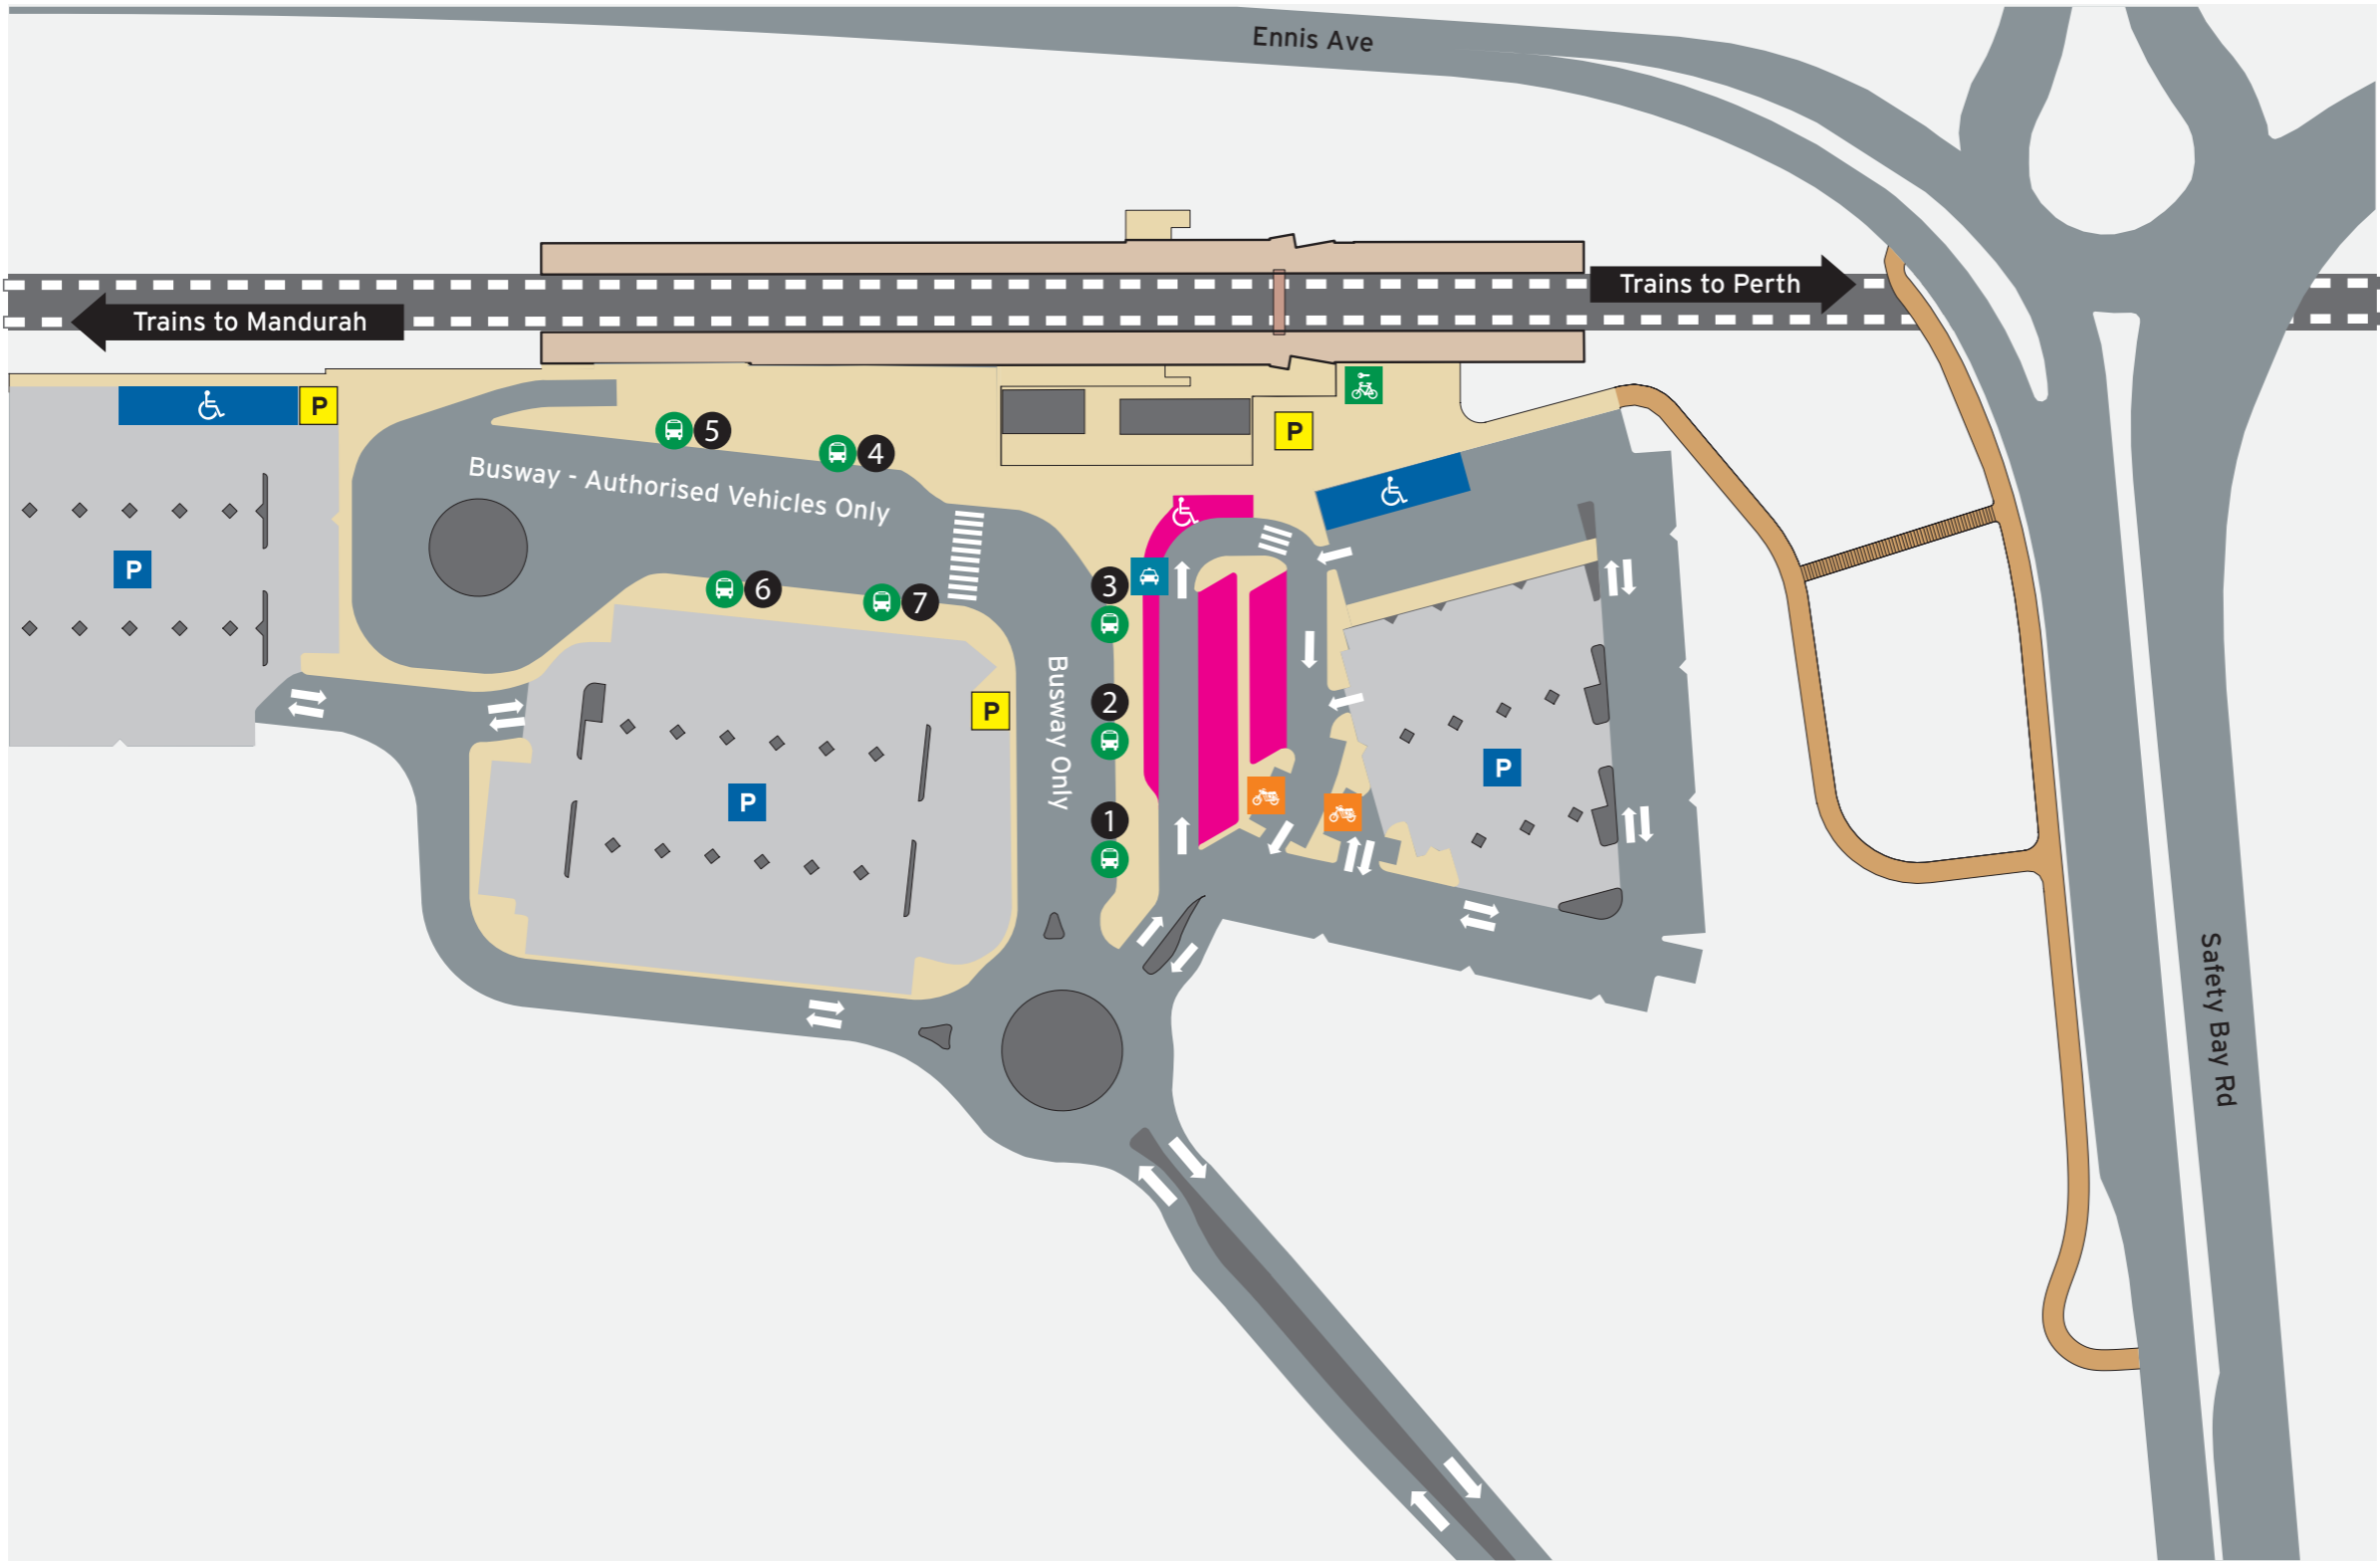

Bus Stands

Stand	Route
1	564, 565
2	566, 567
3	568, 569 Train Replacement to Mandurah 909
4	561, 574 Train Replacement to Perth 909
5	560, 563
6	557, 558, 559
7	Set Down

Legend

<p>North Point</p>	<p>Scale</p>	All Access	Escalator	Ticket Barrier	Toilets - Male & Female Accessible Baby change room	Transperth Parking	Concourse & Ramp	Non-Accessible Area
		Pedestrian Access	Lift	Bus Stand	Pathways	Principal Shared Path	Road	
		Bicycle Access	Stairs			Platforms		

Warnbro Station - Parking Map

2 of 2

Current as at 12/06/2023

P Parking Information

When to pay

Operating Times
 Monday-Friday Fee applies
 Saturday No charge
 Sunday or Public Holiday No charge*
 *Unless vehicle is parked overnight

\$2.00 per 24hr period or part there of applies.

This parking charge applies to all vehicles.

For more information on parking your vehicle visit transperth.wa.gov.au

Legend

 North Point	 Scale	Bike Shelter	Bus Stand	ACROD Parking	SmartParker Machine	Concourse & Ramp	Non-Accessible Area
		Bike U-rails	Taxi	Short Term Parking	Pathways	Principal Shared Path	
		Motorbikes		Transperth Parking	Platforms	Road	