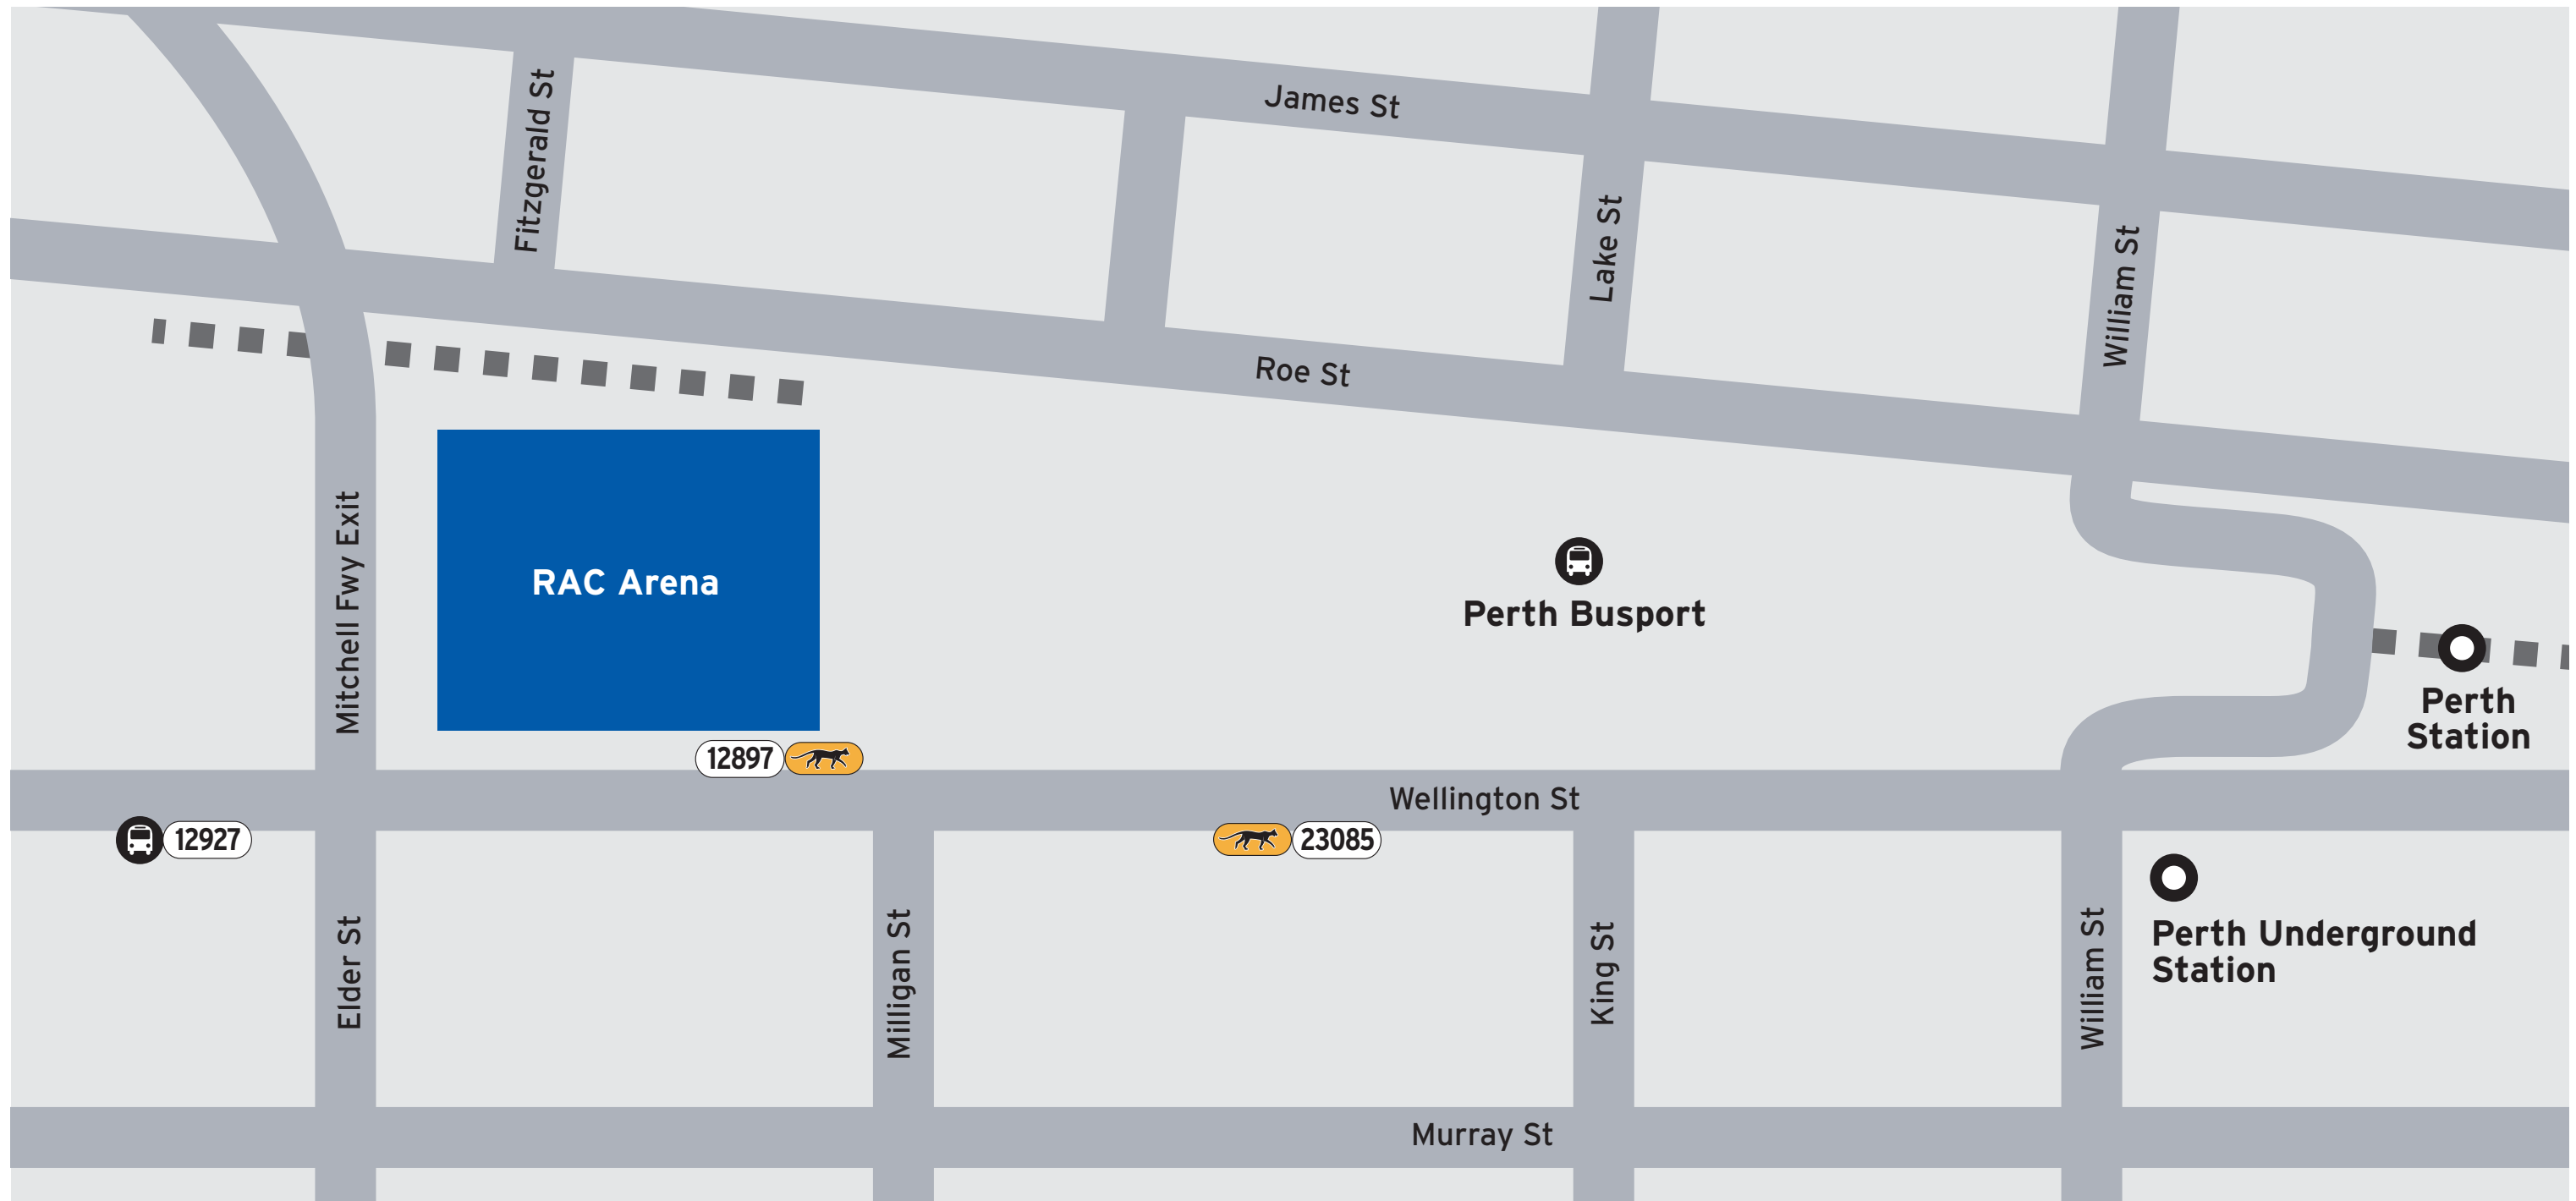

# Special Events Map - RAC Arena

Current as at 11/04/2019

## Bus Services

**Stop 23085**  
Yellow CAT 16 (Arena)

**Stop 12897**  
Yellow CAT 23 (Arena)  
28 to Perth Busport

**Stop 12927**  
28 to Claremont Station  
81 to City Beach  
82 to City Beach  
83 to Wembley Downs  
84 to Wembley Downs  
85 to Glendalough

## Legend

Bus Stop

Yellow CAT Bus Stop

Train Station

Train Line

Road

\* Special Event Services will operate at nominated events only.

**Looking for more information?**