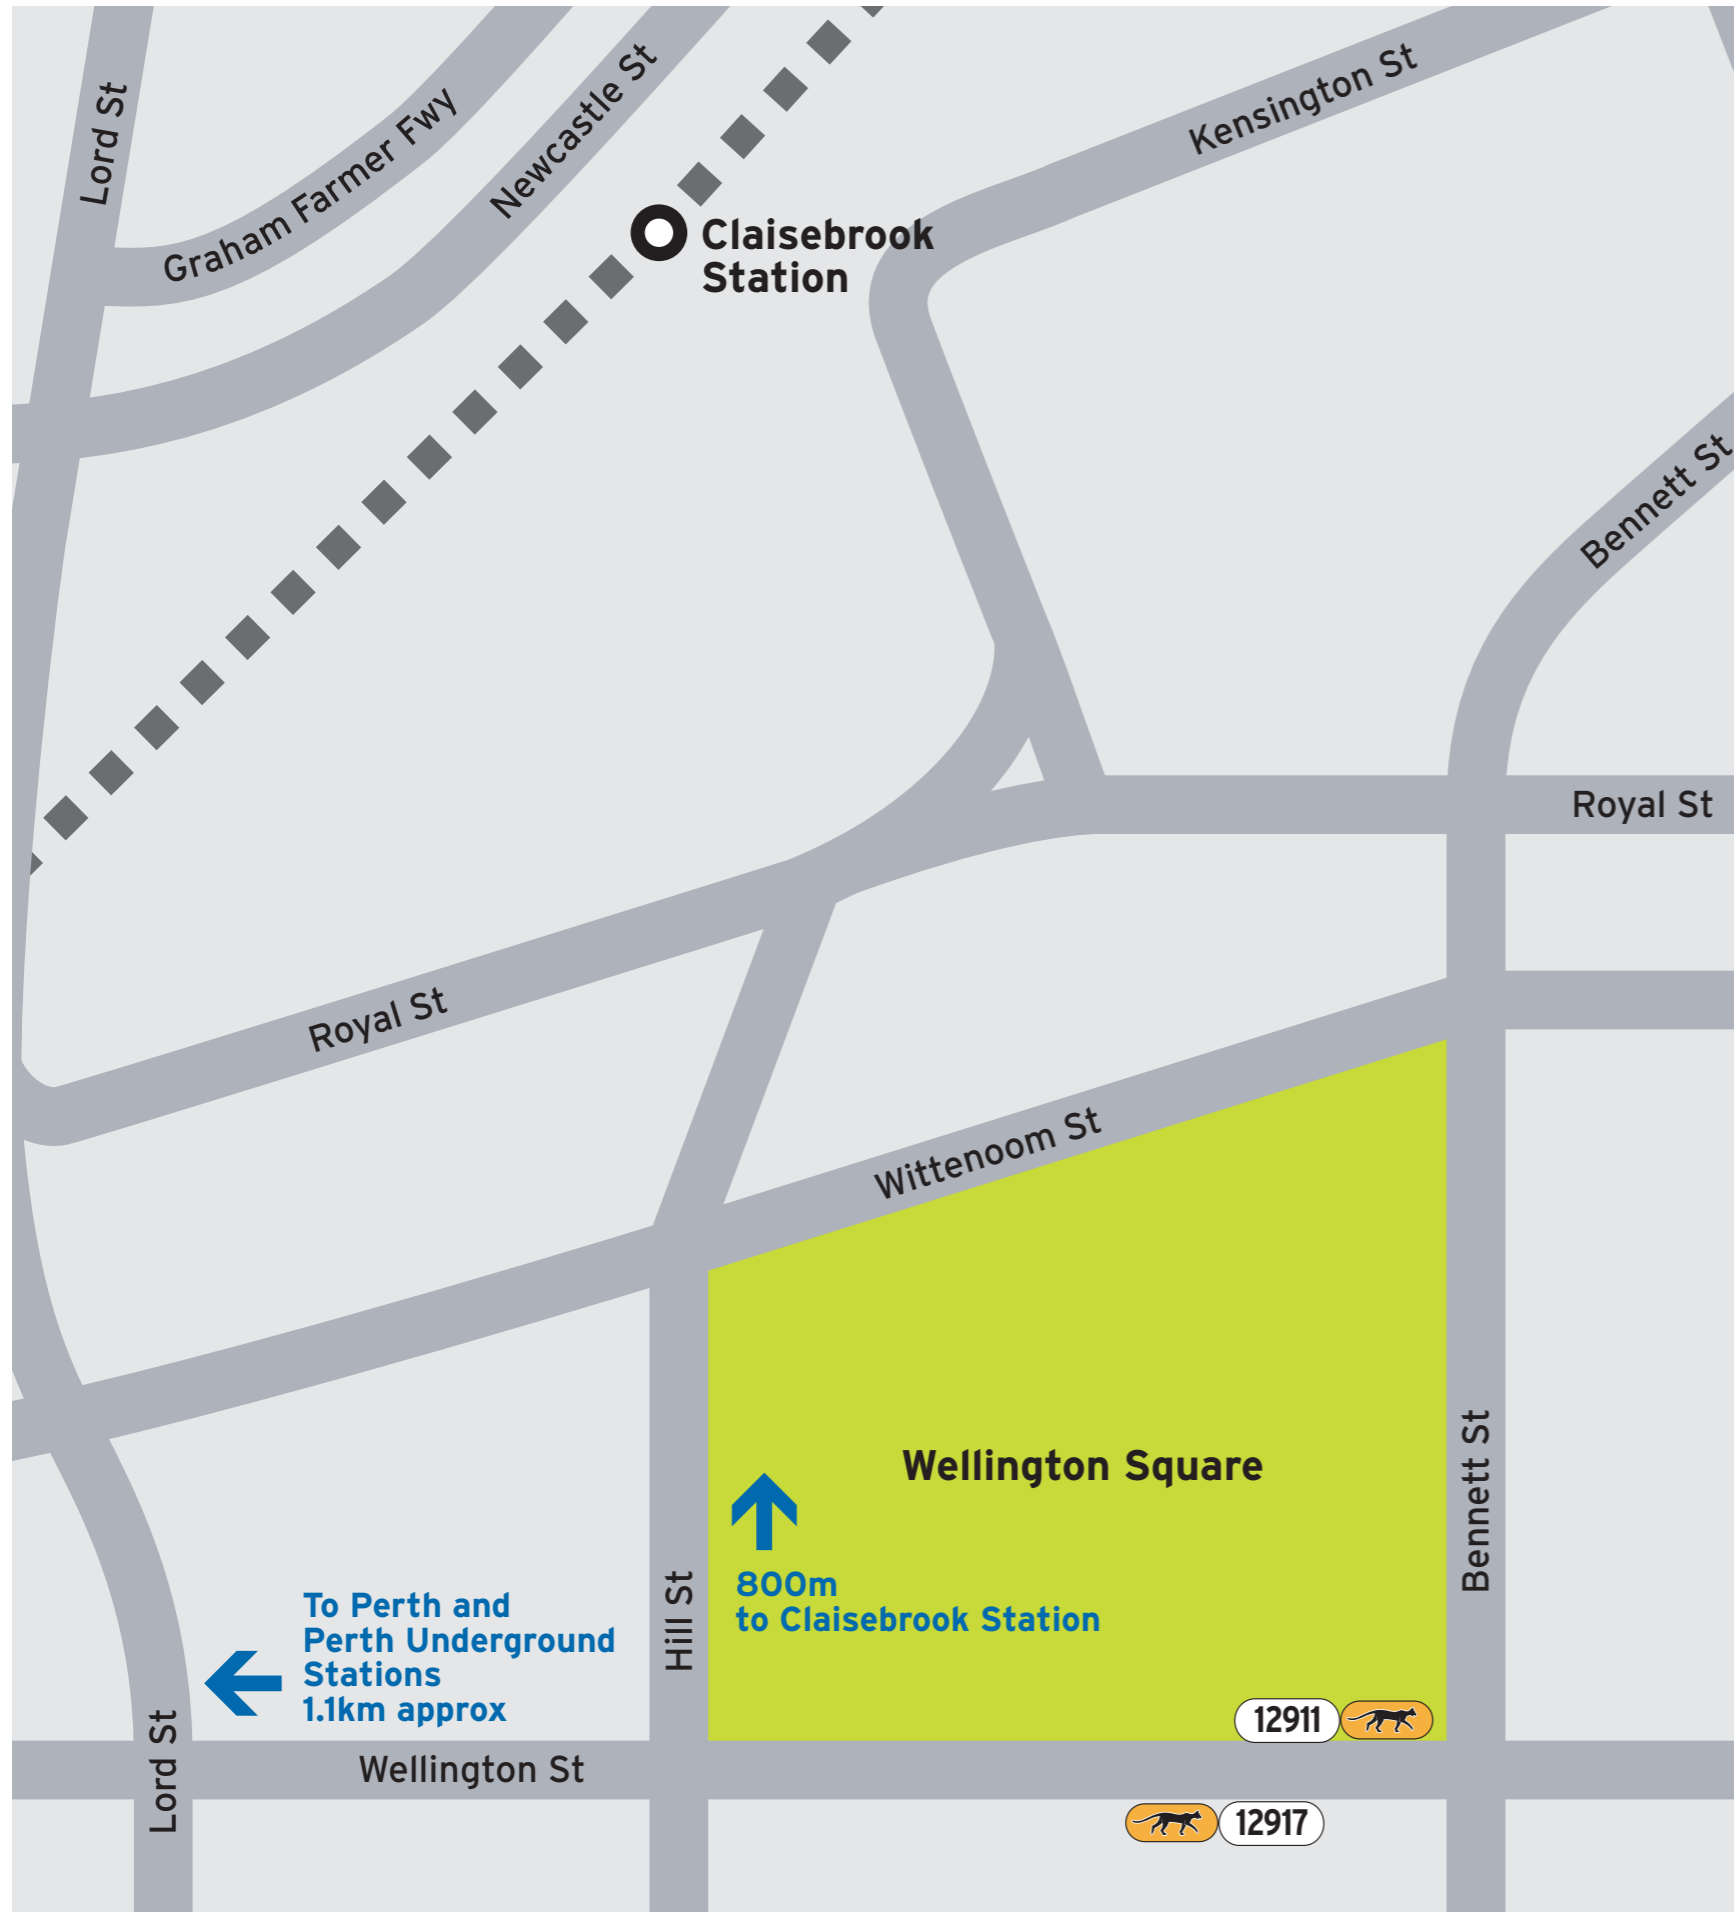

# Special Events Map - Wellington Square

Current as at 11/04/2019

## Bus Services

### Stop 12911

- Yellow CAT 28 (Wellington Fair)  
220 to Armadale Station  
960 to Curtin University Bus Station

## Legend

North Point

Scale

12911

Yellow CAT Bus Stop

Train Line

Train Station

Road