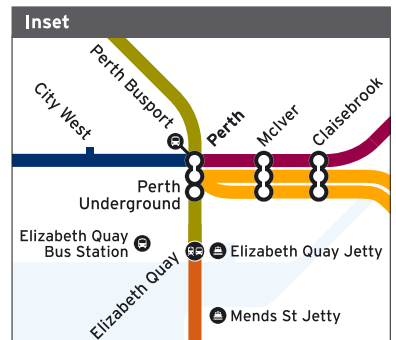

# System Map

## Legend

- |  |  |
|--|--|
|  Armadale/Thornlie Line |  Train Transfer         |
|  Fremantle Line         |  Train and Bus Transfer |
|  Joondalup Line         |  Bus Station            |
|  Mandurah Line          |  Ferry Port             |
|  Midland Line           |  Special Event Station  |

### Timetable Number by:

Route Number

Suburb

Transperth Station

Educational Institution

Hospital

Popular Destination

Shopping Centre