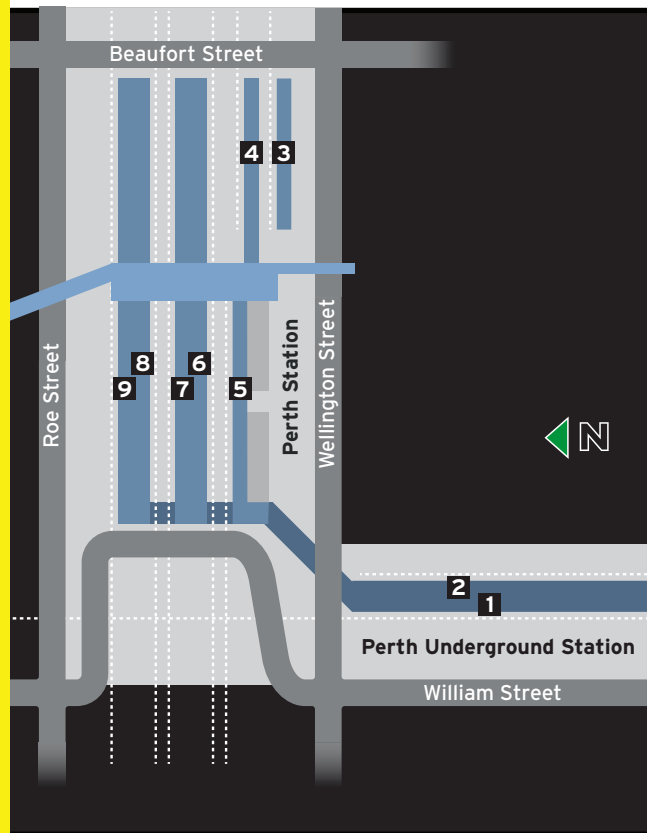

Stopping Patterns to High Wycombe via Perth

All Stops

P Stopping Pattern

ZONE 1 FTZ

FTZ ZONE 1

ZONE 1 2

Stay streets ahead with live bus tracking.

Download the Transperth app.

Platform - Services Map Perth and Perth Underground Stations

Perth Underground Station

- 1** Joondalup Line
- 2** Mandurah Line

Perth Station

- 3** Australind
- 4** Thornlie Line
- 5** Armadale Line
- 7** Airport Line to Claremont
- 7** Fremantle Line
- 8** Airport Line to High Wycombe
- 8** Midland Line