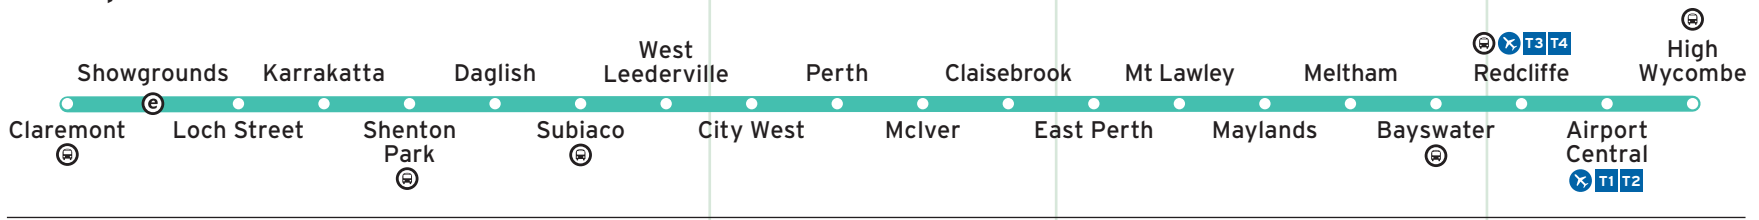

Airport Line

- High Wycombe
- Airport Central
- Redcliffe
- Bayswater
- Meltham
- Maylands
- Mt Lawley
- East Perth
- Claisebrook
- McIver
- Perth
- City West
- West Leederville
- Subiaco
- Daglish
- Shenton Park
- Karrakatta
- Loch Street
- Claremont

Until

pm	7:04	7:06	7:07	7:09	7:11	7:13	7:15	7:17	7:23	7:24	7:26	7:27	7:29	7:31	7:32	7:34	7:38	7:41	7:45
	7:19	7:21	7:22	7:24	7:26	7:28	7:30	7:32	7:38	7:39	7:41	7:42	7:44	7:46	7:47	7:49	7:53	7:56	8:00
	7:34	7:36	7:37	7:39	7:41	7:43	7:45	7:47	7:53	7:54	7:56	7:57	7:59	8:01	8:02	8:04	8:08	8:11	8:15
	7:49	7:51	7:52	7:54	7:56	7:58	8:00	8:02	8:17	8:18	8:20	8:21	8:23	8:25	8:26	8:28	8:32	8:35	8:39
	8:19	8:21	8:22	8:24	8:26	8:28	8:30	8:32	8:47	8:48	8:50	8:51	8:53	8:55	8:56	8:58	9:02	9:05	9:09
	8:54	8:56	8:57	8:59	9:01	9:03	9:05	9:07	9:17	9:18	9:20	9:21	9:23	9:25	9:26	9:28	9:32	9:35	9:39
	9:24	9:26	9:27	9:29	9:31	9:33	9:35	9:37	9:47	9:48	9:50	9:51	9:53	9:55	9:56	9:58	10:02	10:05	10:09
	9:54	9:56	9:57	9:59	10:01	10:03	10:05	10:07	10:17	10:18	10:20	10:21	10:23	10:25	10:26	10:28	10:32	10:35	10:39
	10:24	10:26	10:27	10:29	10:31	10:33	10:35	10:37	10:47	10:48	10:50	10:51	10:53	10:55	10:56	10:58	11:02	11:05	11:09
	10:54	10:56	10:57	10:59	11:01	11:03	11:05	11:07	11:17	11:18	11:20	11:21	11:23	11:25	11:26	11:28	11:32	11:35	11:39
	11:24	11:26	11:27	11:29	11:31	11:33	11:35	11:37	11:47	11:48	11:50	11:51	11:53	11:55	11:56	11:58	12:02	12:05	12:09

Stopping Patterns to High Wycombe via Perth

All Stops

P Stopping Pattern

ZONE 1 FTZ

FTZ ZONE 1

ZONE 1 2

Stay streets ahead with live bus tracking.

Download the Transperth app.

Platform - Services Map Perth and Perth Underground Stations

Perth Underground Station

- 1** Joondalup Line
- 2** Mandurah Line

Perth Station

- 3** Australind
- 4** Thornlie Line
- 5** Armadale Line
- 7** Airport Line to Claremont
- 7** Fremantle Line
- 8** Airport Line to High Wycombe
- 8** Midland Line