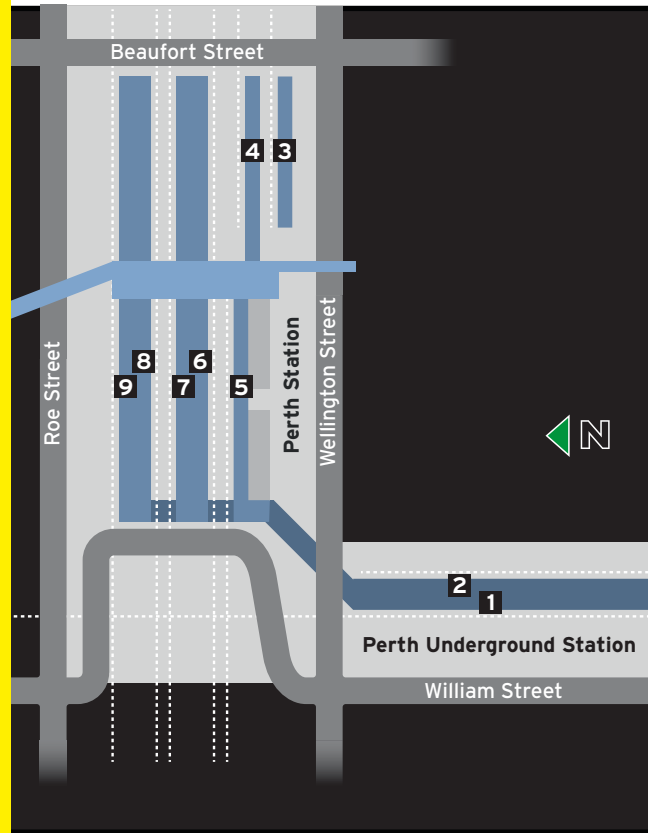

Stopping Patterns to High Wycombe via Perth

All Stops

P Stopping Pattern

ZONE 1 FTZ

FTZ ZONE 1

ZONE 1 2

Stay streets ahead with live bus tracking.

Download the Transperth app.

Platform - Services Map Perth and Perth Underground Stations

Perth Underground Station

- 1** Joondalup Line
- 2** Mandurah Line

Perth Station

- 4** **5** Armadale Line to Victoria Park
- 7** Airport Line to Claremont
- 7** Fremantle Line
- ✈ 8** Airport Line to High Wycombe
- 8** Midland Line