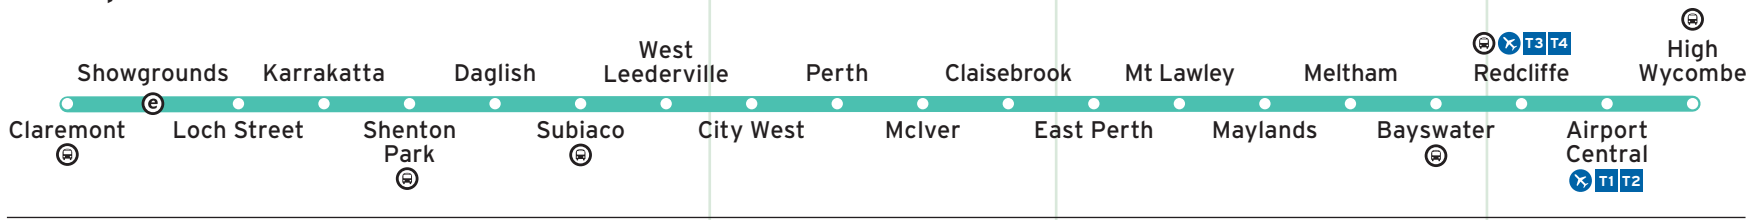

Airport Line

- High Wycombe
- Airport Central
- Redcliffe
- Bayswater
- Meltham
- Maylands
- Mt Lawley
- East Perth
- Claisebrook
- McIver
- Perth
- City West
- West Leederville
- Subiaco
- Daglish
- Shenton Park
- Karrakatta
- Loch Street
- Claremont

Until

pm	7:04	7:06	7:07	7:09	7:11	7:13	7:15	7:17	7:23	7:24	7:26	7:27	7:29	7:31	7:32	7:34	7:38	7:41	7:45
	7:19	7:21	7:22	7:24	7:26	7:28	7:30	7:32	7:38	7:39	7:41	7:42	7:44	7:46	7:47	7:49	7:53	7:56	8:00
	7:34	7:36	7:37	7:39	7:41	7:43	7:45	7:47	7:53	7:54	7:56	7:57	7:59	8:01	8:02	8:04	8:08	8:11	8:15
	7:49	7:51	7:52	7:54	7:56	7:58	8:00	8:02	8:17	8:18	8:20	8:21	8:23	8:25	8:26	8:28	8:32	8:35	8:39
	8:19	8:21	8:22	8:24	8:26	8:28	8:30	8:32	8:47	8:48	8:50	8:51	8:53	8:55	8:56	8:58	9:02	9:05	9:09
	8:54	8:56	8:57	8:59	9:01	9:03	9:05	9:07	9:17	9:18	9:20	9:21	9:23	9:25	9:26	9:28	9:32	9:35	9:39
	9:24	9:26	9:27	9:29	9:31	9:33	9:35	9:37	9:47	9:48	9:50	9:51	9:53	9:55	9:56	9:58	10:02	10:05	10:09
	9:54	9:56	9:57	9:59	10:01	10:03	10:05	10:07	10:17	10:18	10:20	10:21	10:23	10:25	10:26	10:28	10:32	10:35	10:39
	10:24	10:26	10:27	10:29	10:31	10:33	10:35	10:37	10:47	10:48	10:50	10:51	10:53	10:55	10:56	10:58	11:02	11:05	11:09
	10:54	10:56	10:57	10:59	11:01	11:03	11:05	11:07	11:17	11:18	11:20	11:21	11:23	11:25	11:26	11:28	11:32	11:35	11:39
	11:24	11:26	11:27	11:29	11:31	11:33	11:35	11:37	11:47	11:48	11:50	11:51	11:53	11:55	11:56	11:58	12:02	12:05	12:09

Stopping Patterns to High Wycombe via Perth

All Stops

P Stopping Pattern

ZONE 1 FTZ

FTZ ZONE 1

ZONE 1 2

Stay streets ahead with live bus tracking.

Download the Transperth app.

Platform - Services Map Perth and Perth Underground Stations

Perth Underground Station

- 1** Joondalup Line
- 2** Mandurah Line

Perth Station

- 4** **5** Armadale Line to Victoria Park
- 7** Airport Line to Claremont
- 7** Fremantle Line
- ✈ 8** Airport Line to High Wycombe
- 8** Midland Line