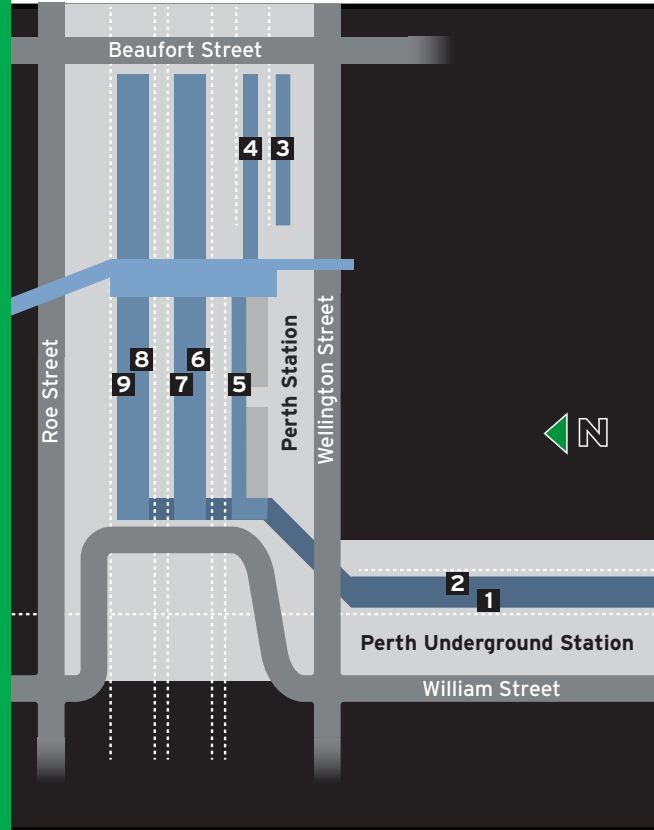

Stopping Patterns to High Wycombe via Perth

All Stops

P Stopping Pattern

ZONE 1 FTZ

FTZ ZONE 1

ZONE 1 2

Platform - Services Map

Perth and Perth Underground Stations

Tag on. Tag off.
Tag us.

View our platforms from our platforms,
or anywhere else.

Perth Underground Station

- 1** Yanchep Line
- 2** Mandurah Line

Perth Station

- 4** **5** Armadale Line to Victoria Park
- 7** Airport Line to Claremont
- 7** Fremantle Line
- 8** **9** Airport Line to High Wycombe
- 8** **9** Ellenbrook Line
- 8** **9** Midland Line