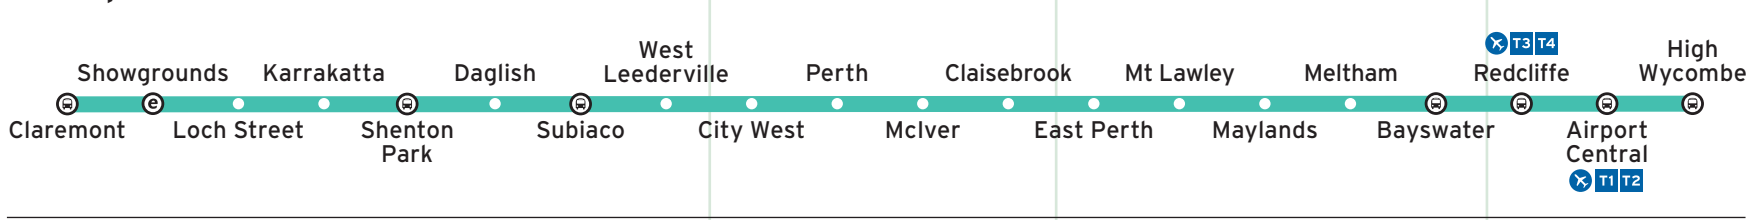

Stopping Patterns to High Wycombe via Perth

All Stops

P Stopping Pattern