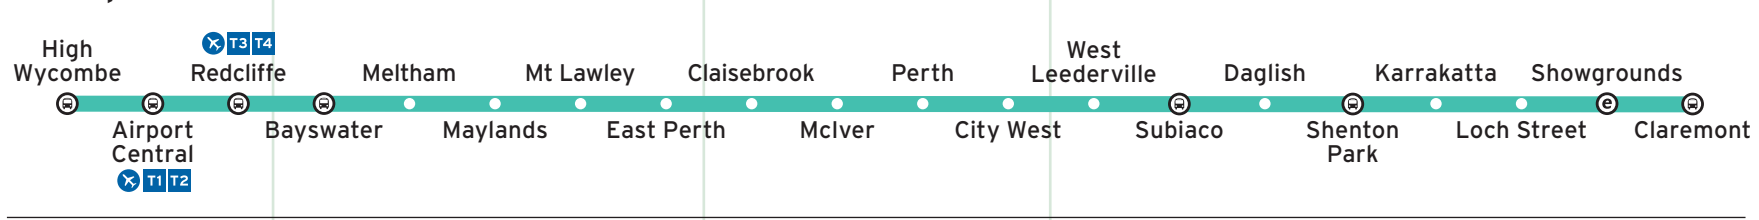

Stopping Patterns to Claremont via Perth

All Stops