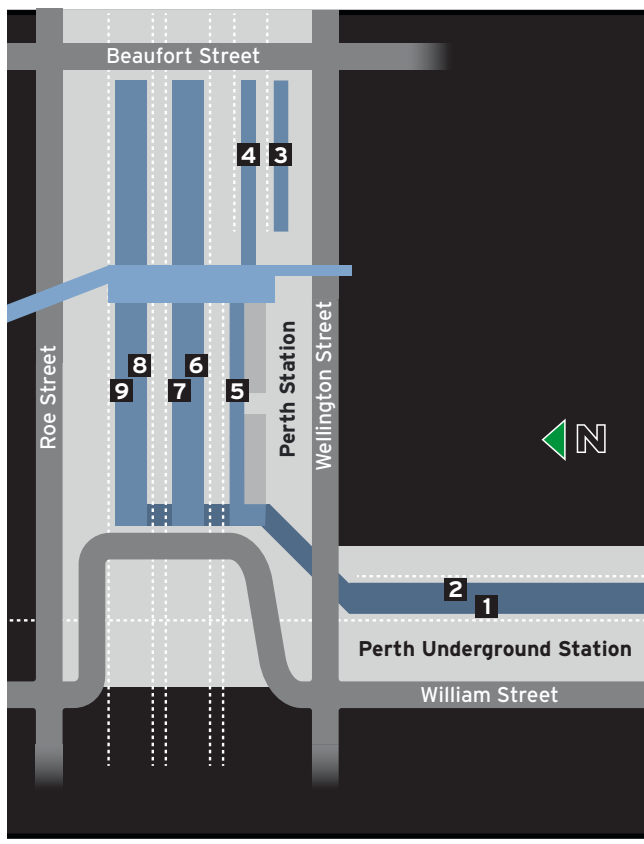

## All Stops

## Perth Underground Station

- 1** Joondalup Line
- 2** Mandurah Line