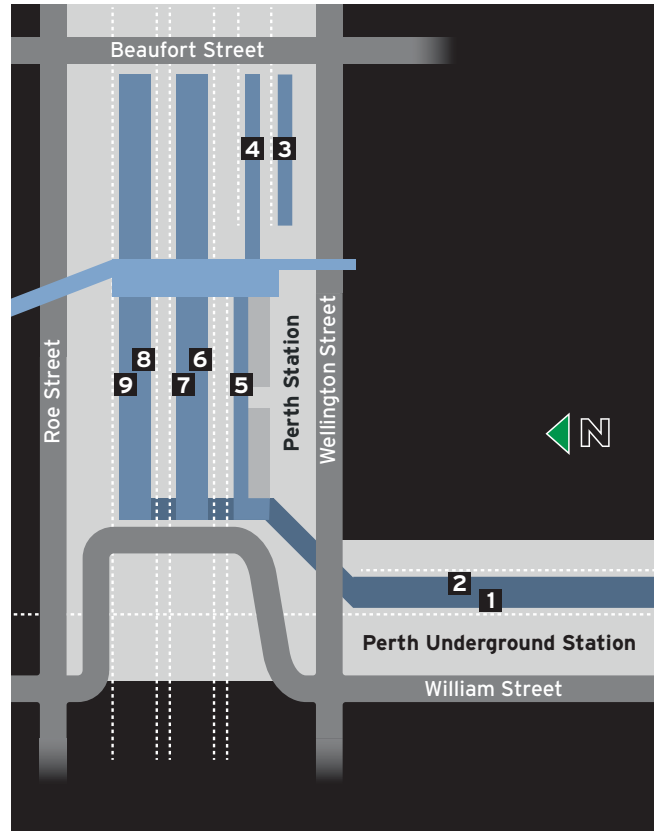

Gosnells

Bus Station	- 907 to Perth & to Armadale Station LS
-------------	--

Bus stop no. 10184 Albany Hwy before Dorothy St	- 220 to Armadale Station - 221 to Armadale Station LS
--	--

Bus stop no. 10025 Albany Hwy after Dorothy St	- 220 to Perth - 221 to Perth LS
---	--

Until:

pm	7:04	7:06	7:08	7:11	7:12	7:14
	7:11	7:14	7:16	7:19	7:20	7:22
	7:19	7:21	7:23	7:26	7:27	7:29
	7:26	7:29	7:31	7:34	7:35	7:37
	7:34	7:36	7:38	7:41	7:42	7:44
	7:45	7:48	7:50	7:53	7:54	7:56
	8:02	8:04	8:06	8:09	8:10	8:12
	8:17	8:19	8:21	8:24	8:25	8:27
	8:32	8:34	8:36	8:39	8:40	8:42
	8:47	8:49	8:51	8:54	8:55	8:57
	9:02	9:04	9:06	9:09	9:10	9:12
	9:17	9:19	9:21	9:24	9:25	9:27
	9:32	9:34	9:36	9:39	9:40	9:42
	9:47	9:49	9:51	9:54	9:55	9:57
	10:02	10:04	10:06	10:09	10:10	10:12
	10:17	10:19	10:21	10:24	10:25	10:27
	10:32	10:34	10:36	10:39	10:40	10:42
	10:47	10:49	10:51	10:54	10:55	10:57
	11:02	11:04	11:06	11:09	11:10	11:12
	11:17	11:19	11:21	11:24	11:25	11:27
11:32	11:34	11:36	11:39	11:40	11:42	
11:47	11:49	11:51	11:54	11:55	11:57	
am	12:02	12:04	12:06	12:09	12:10	12:12
	12:17	12:19	12:21	12:24	12:25	12:27

Stopping Pattern

All Stops

LEGEND

Buses

FTZ Free Transit Zone

Platform - Services Map

Perth and Perth Underground Stations

Perth Underground Station

- 1** Joondalup Line
- 2** Mandurah Line

Perth Station

- 4** **5** Armadale Line to Victoria Park
- 7** Airport Line to Claremont
- 7** Fremantle Line
- 8** Airport Line to High Wycombe
- 8** Midland Line