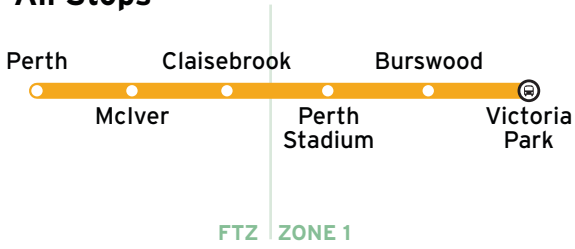

Stopping Pattern

All Stops

LEGEND

Buses

FTZ Free Transit Zone