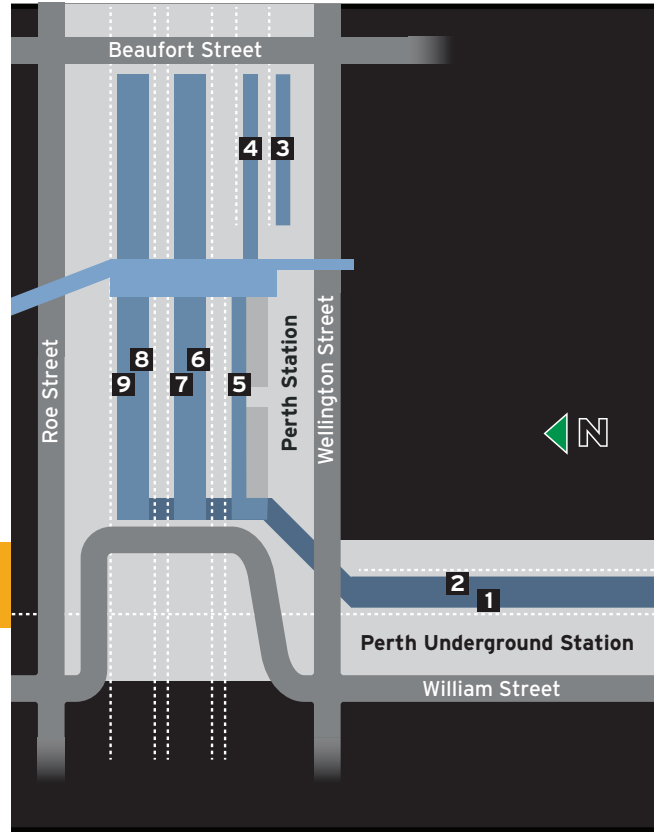

Bus stop no. 22063 Railway Av after Ryland Rd	- 907 to Perth LS
--	--------------------------

Gosnells

Bus Station	- 907 to Perth & to Armadale Station LS
-------------	--

Bus stop no. 10184 Albany Hwy before Dorothy St	- 220 to Armadale Station - 221 to Armadale Station LS
--	--

Bus stop no. 10025 Albany Hwy after Dorothy St	- 220 to Perth - 221 to Perth LS
---	--

Station / Bus Stop Route / Destination

Kelmscott

Bus Station	- 907 to Perth & to Armadale Station LS
-------------	--

Stopping Pattern to Victoria Park

All Stops

LEGEND

⊕ Train / Bus Station ■ Train Station

FTZ Free Transit Zone

Stopping Pattern to Perth

All Stops

LEGEND

⊕ Train / Bus Station ■ Train Station

FTZ Free Transit Zone

Platform - Services Map Perth and Perth Underground Stations

Perth Underground Station

- 1** Yanchep Line
- 2** Mandurah Line

Perth Station

- 4** **5** Armadale Line to Victoria Park
- 7** Airport Line to Claremont
- 7** Fremantle Line
- 8** **9** Airport Line to High Wycombe
- 8** **9** Ellenbrook Line
- 8** **9** Midland Line