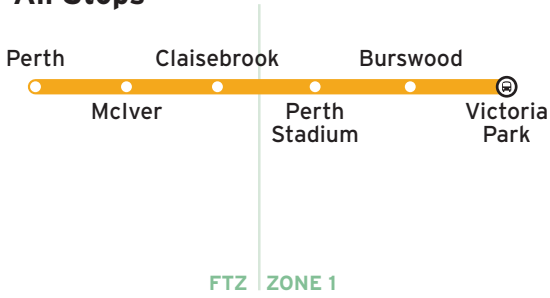

Until:

pm	7:04	7:06	7:08	7:11	7:12	7:14
	7:11	7:14	7:16	7:19	7:20	7:22
	7:19	7:21	7:23	7:26	7:27	7:29
	7:26	7:29	7:31	7:34	7:35	7:37
	7:34	7:36	7:38	7:41	7:42	7:44
	7:45	7:48	7:50	7:53	7:54	7:56
	8:02	8:04	8:06	8:09	8:10	8:12
	8:17	8:19	8:21	8:24	8:25	8:27
	8:32	8:34	8:36	8:39	8:40	8:42
	8:47	8:49	8:51	8:54	8:55	8:57
	9:02	9:04	9:06	9:09	9:10	9:12
	9:17	9:19	9:21	9:24	9:25	9:27
	9:32	9:34	9:36	9:39	9:40	9:42
	9:47	9:49	9:51	9:54	9:55	9:57
	10:02	10:04	10:06	10:09	10:10	10:12
	10:17	10:19	10:21	10:24	10:25	10:27
	10:32	10:34	10:36	10:39	10:40	10:42
	10:47	10:49	10:51	10:54	10:55	10:57
	11:02	11:04	11:06	11:09	11:10	11:12
	11:17	11:19	11:21	11:24	11:25	11:27
11:32	11:34	11:36	11:39	11:40	11:42	
11:47	11:49	11:51	11:54	11:55	11:57	
am	12:02	12:04	12:06	12:09	12:10	12:12
	12:17	12:19	12:21	12:24	12:25	12:27

Stopping Pattern to Victoria Park

All Stops

LEGEND

⊕ Train / Bus Station ■ Train Station

FTZ Free Transit Zone

Stopping Pattern to Perth

All Stops

LEGEND

⊕ Train / Bus Station ■ Train Station

FTZ Free Transit Zone

Platform - Services Map Perth and Perth Underground Stations

Perth Underground Station

- 1** Yanchep Line
- 2** Mandurah Line

Perth Station

- 4** **5** Armadale Line to Victoria Park
- 7** Airport Line to Claremont
- 7** Fremantle Line
- 8** **9** Airport Line to High Wycombe
- 8** **9** Ellenbrook Line
- 8** **9** Midland Line