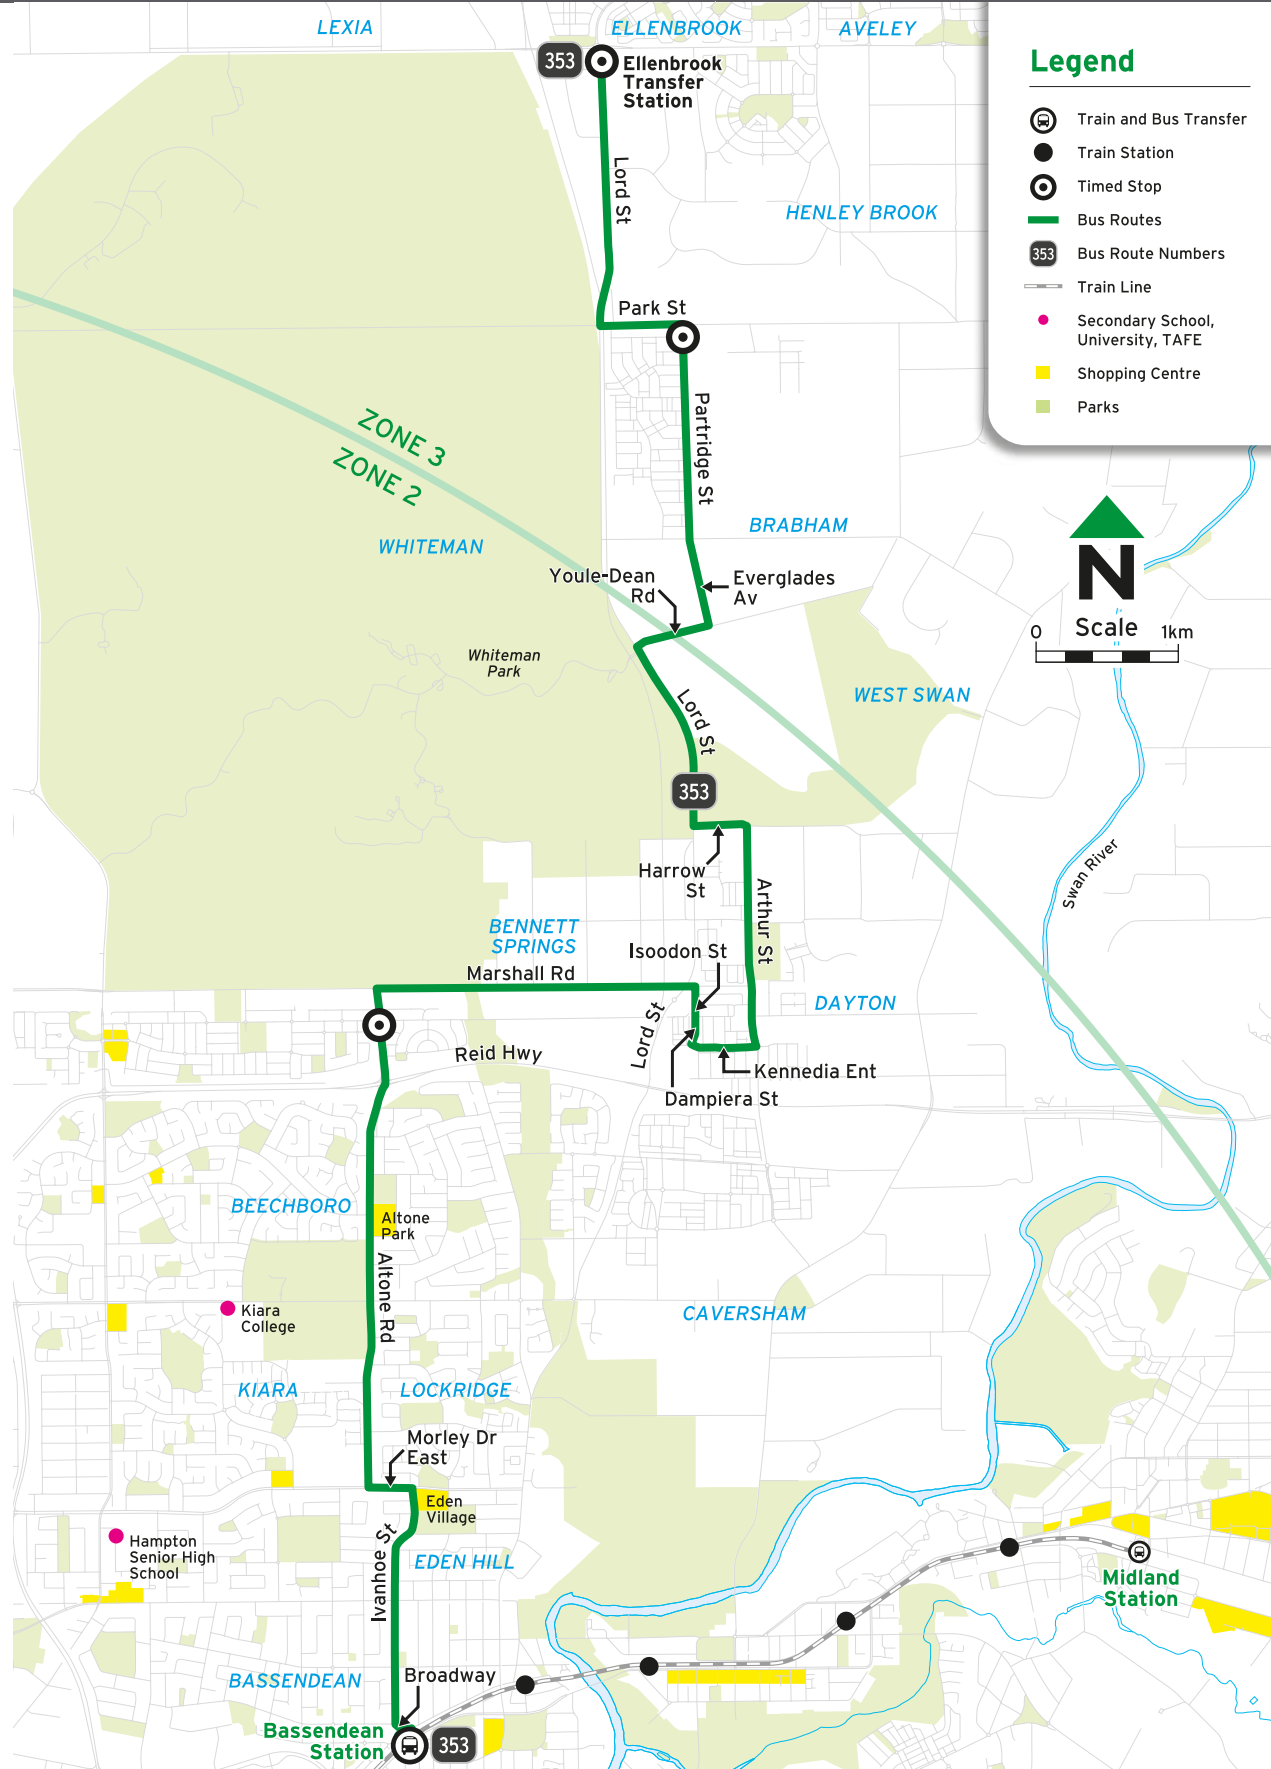

Saturday					
am	353	7:20	7:29	7:43	7:48
	353	8:20	8:29	8:43	8:48
	353	9:20	9:29	9:43	9:48
	353	10:20	10:29	10:43	10:48
	353	11:20	11:29	11:43	11:48
pm	353	12:20	12:29	12:43	12:48
	353	1:20	1:29	1:43	1:48
	353	2:20	2:29	2:43	2:48
	353	3:20	3:29	3:43	3:48
	353	4:20	4:29	4:43	4:48
	353	5:20	5:29	5:43	5:48
	353	6:20	6:29	6:43	6:48
	353	7:20	7:29	7:43	7:48

Legend
353 A Departs from Altone Rd, Bennett Springs.
353 S Operates on school days only and deviates via Kiara College.

Timed Stops				
Stop No.	17720	22002	27847	23338
Route No.	Bassendean Stn	Altone Rd / Bennett Springs Dr	Partridge St / Park St	Ellenbrook Transfer Stn

Sunday and Public Holidays					
am	353	8:20	8:29	8:43	8:48
	353	9:20	9:29	9:43	9:48
	353	10:20	10:29	10:43	10:48
	353	11:20	11:29	11:43	11:48
pm	353	12:20	12:29	12:43	12:48
	353	1:20	1:29	1:43	1:48
	353	2:20	2:29	2:43	2:48
	353	3:20	3:29	3:43	3:48
	353	4:20	4:29	4:43	4:48
	353	5:20	5:29	5:43	5:48
	353	6:20	6:29	6:43	6:48
	353	7:20	7:29	7:43	7:48

Route 353 Map

Legend

- Train and Bus Transfer
- Train Station
- Timed Stop
- Bus Routes
- Bus Route Numbers
- Train Line
- Secondary School, University, TAFE
- Shopping Centre
- Parks

N
Scale 1km
0