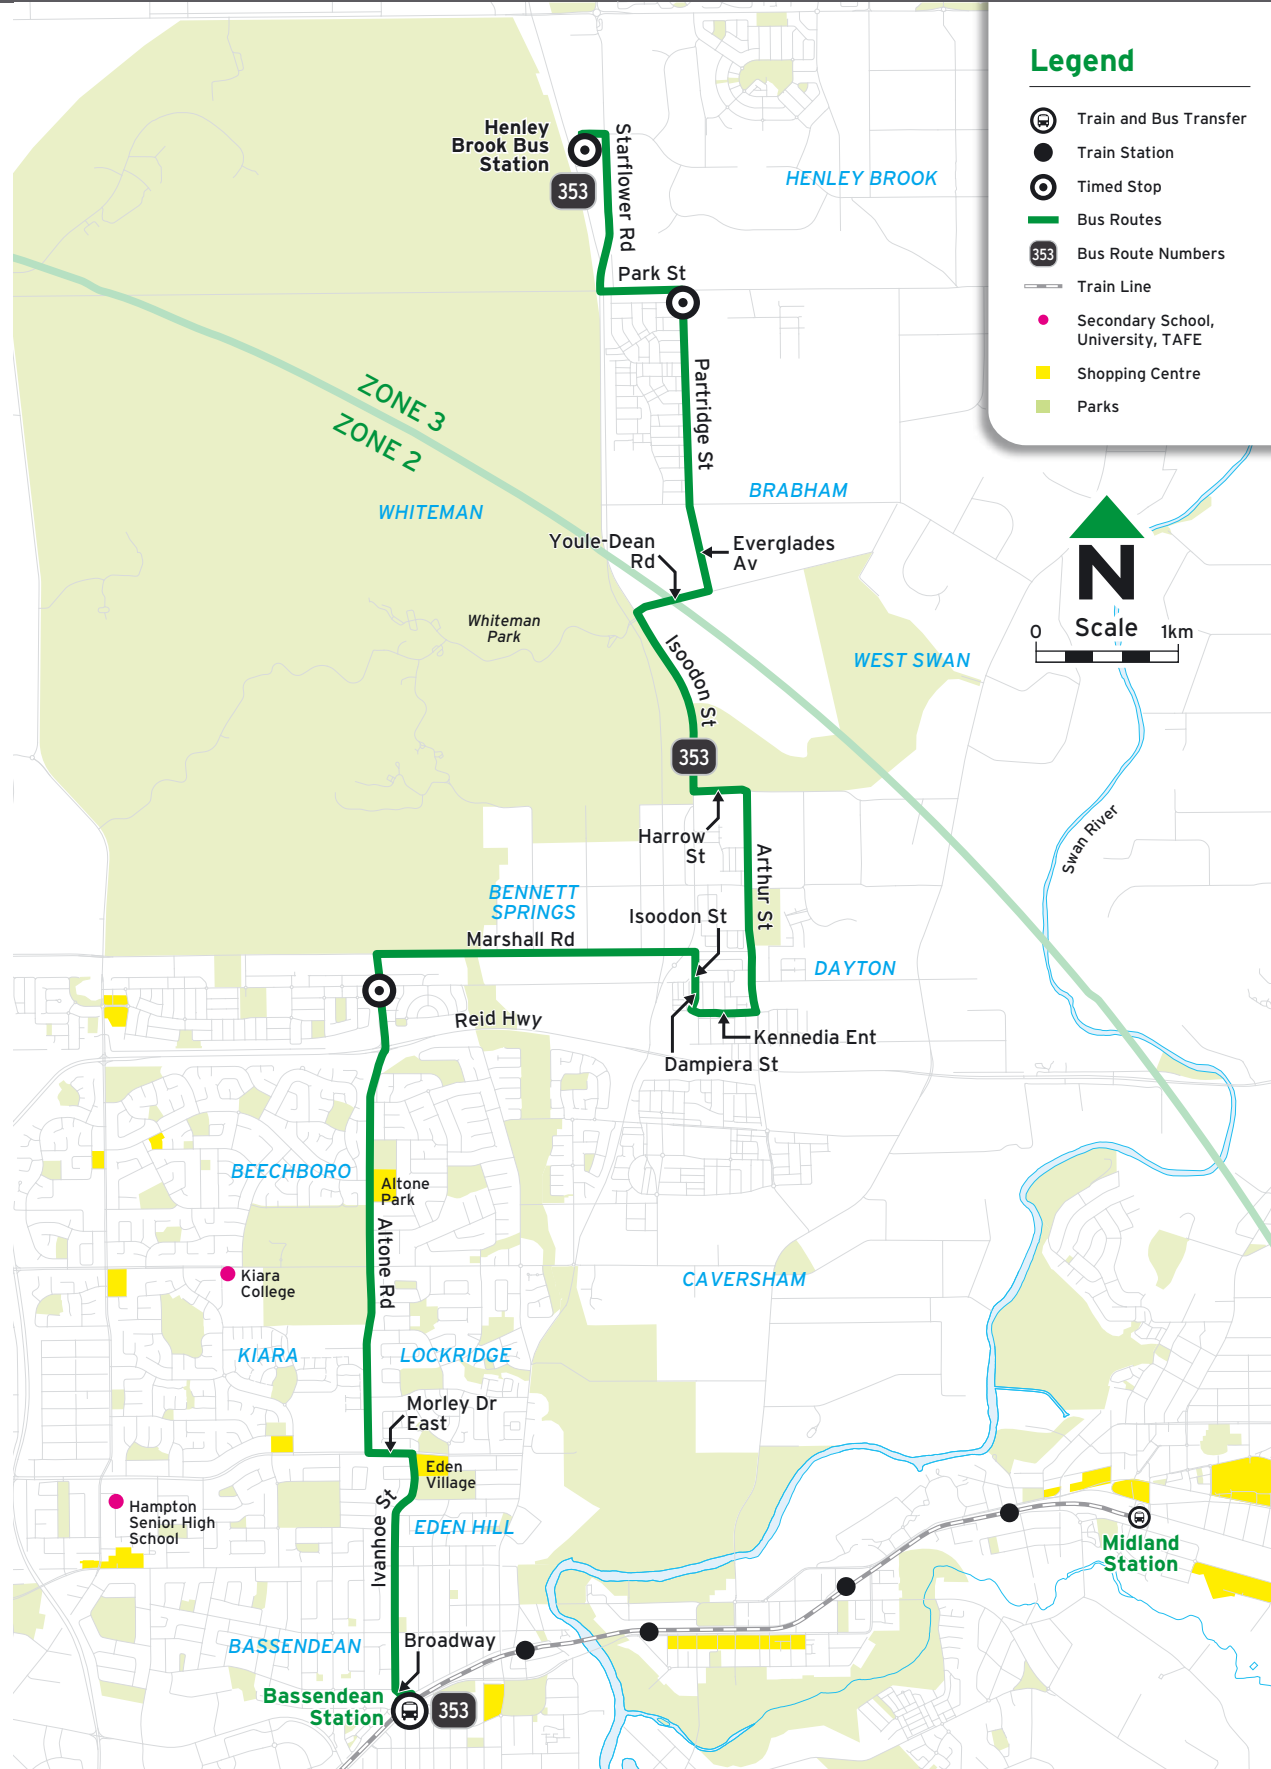

Saturday

am	353	7:21	7:29	7:42	7:46
	353	8:21	8:29	8:42	8:46
	353	9:21	9:29	9:42	9:48
	353	10:21	10:29	10:42	10:49
	353	11:21	11:29	11:42	11:49
pm	353	12:21	12:29	12:42	12:49
	353	1:21	1:29	1:42	1:49
	353	2:21	2:29	2:42	2:49
	353	3:21	3:29	3:42	3:49
	353	4:21	4:29	4:42	4:49
	353	5:21	5:29	5:42	5:49
	353	6:21	6:29	6:42	6:49
	353	7:21	7:29	7:42	7:49

Legend
353 S Operates on school days only, deviating via Kiara College.

Route 353 Map

Timed Stops				
Stop No.	17720	22002	27847	27942
Route No.	Bassendean Stn	Altone Rd / Bennett Springs Dr	Partridge St / Park St	Henley Brook Bus Stn

Sunday and Public Holidays

am	353	8:21	8:29	8:42	8:48
	353	9:21	9:29	9:42	9:48
	353	10:21	10:29	10:42	10:48
	353	11:21	11:29	11:42	11:48
pm	353	12:21	12:29	12:42	12:48
	353	1:21	1:29	1:42	1:48
	353	2:21	2:29	2:42	2:48
	353	3:21	3:29	3:42	3:49
	353	4:21	4:29	4:42	4:49
	353	5:21	5:29	5:42	5:49
	353	6:21	6:29	6:42	6:48
	353	7:21	7:29	7:42	7:48

Legend

- Train and Bus Transfer
- Train Station
- Timed Stop
- Bus Routes
- Bus Route Numbers
- Train Line
- Secondary School, University, TAFE
- Shopping Centre
- Parks

N
Scale 1km
0 1km