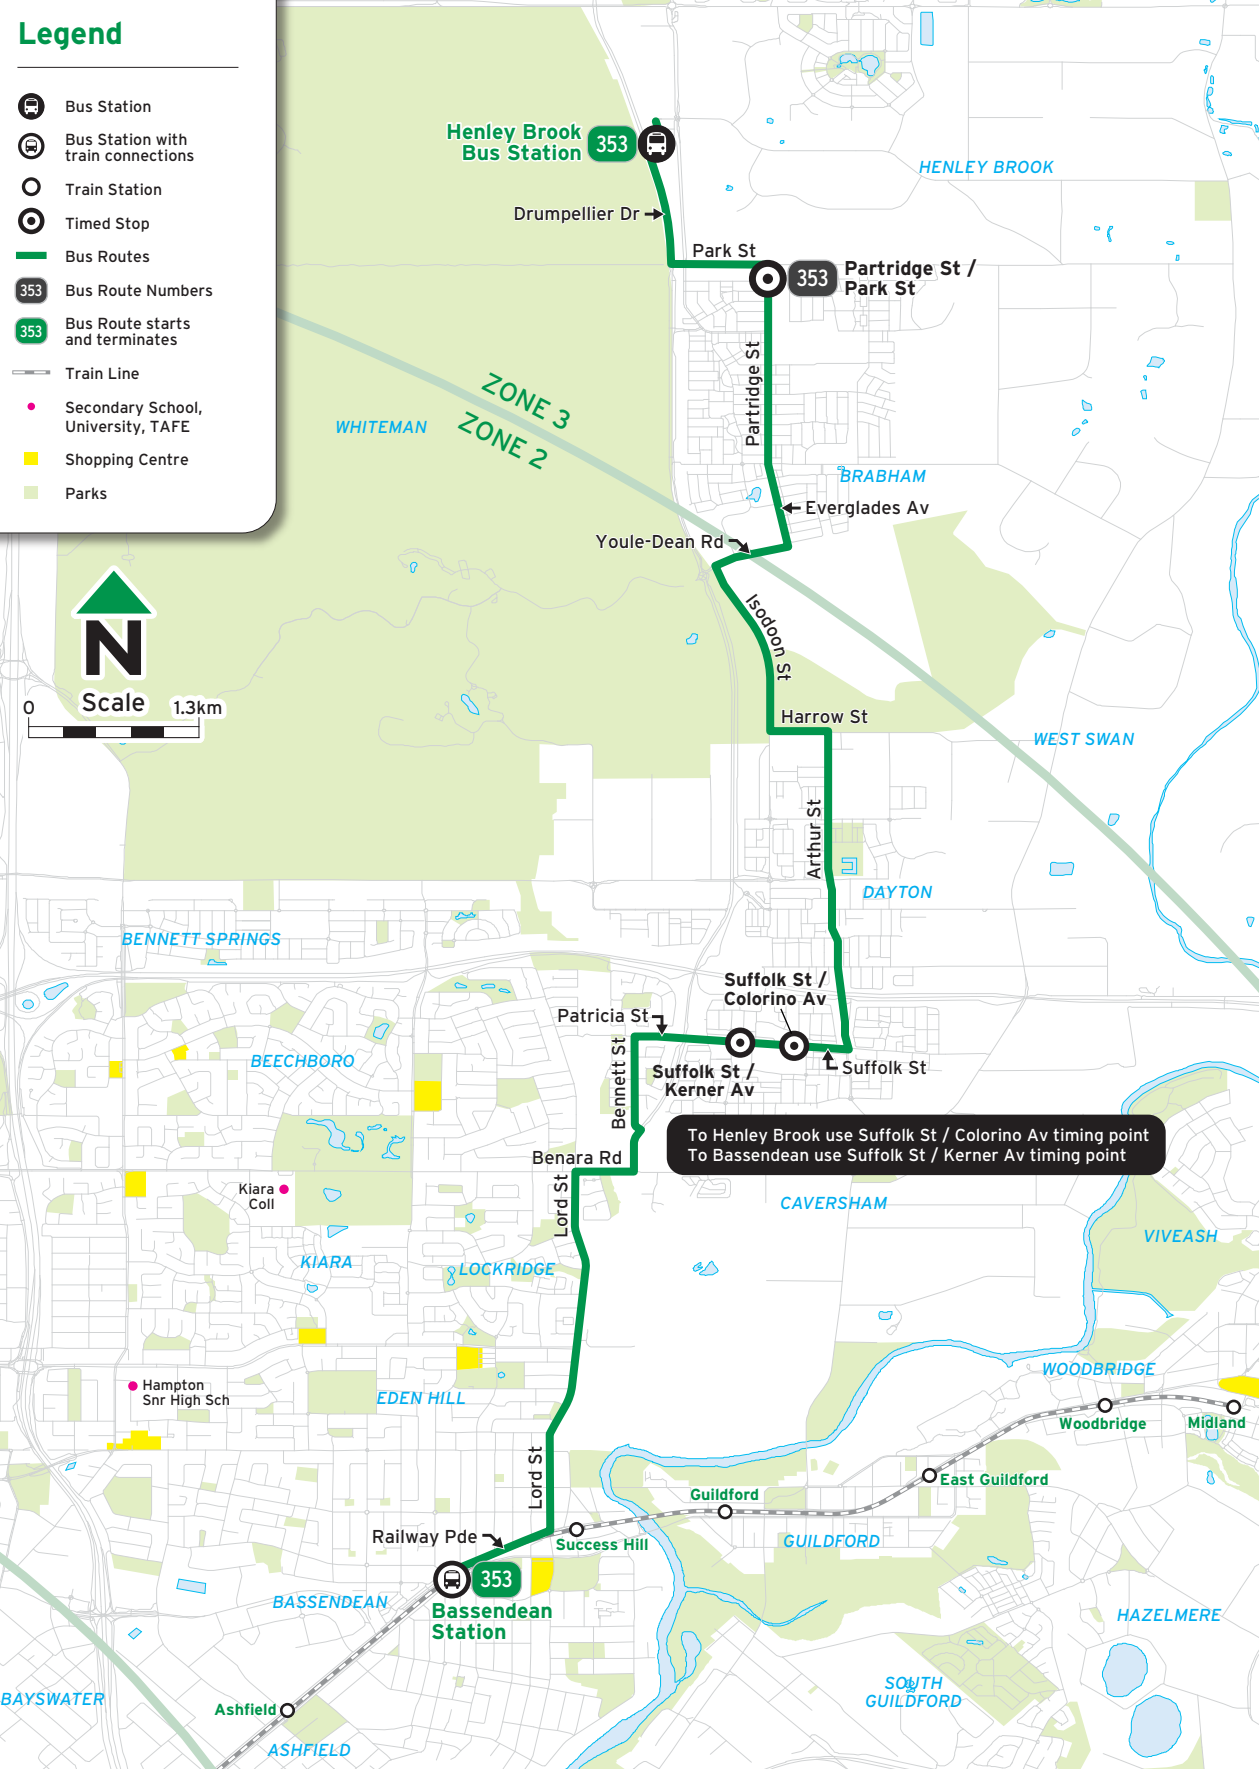

- Bassendean
- Brabham
- Caversham
- Dayton
- Eden Hill
- Henley Brook
- Kiara
- Lockridge
- Whiteman

All Transperth buses are accessible

Looking for more information?

Visit us online
transperth.wa.gov.au

- Legend**
- A Operates on school days only. Deviates from Arthur St in Dayton to terminate at Swan Christian College.
 - B Operates on school days only and departs Kiara College at 3.05pm.
 - D Departs from Suffolk St, near Waldeck Rd in Caversham 1 minute prior to first time shown.
 - S Extends to Ellenbrook Secondary College on school days only.

Route 353 Map

Legend

- Bus Station
- Bus Station with train connections
- Train Station
- Timed Stop
- Bus Routes
- Bus Route Numbers
- Bus Route starts and terminates
- Train Line
- Secondary School, University, TAFE
- Shopping Centre
- Parks

Scale 0 1.3km

N

To Henley Brook use Suffolk St / Colorino Av timing point
To Bassendean use Suffolk St / Kerner Av timing point