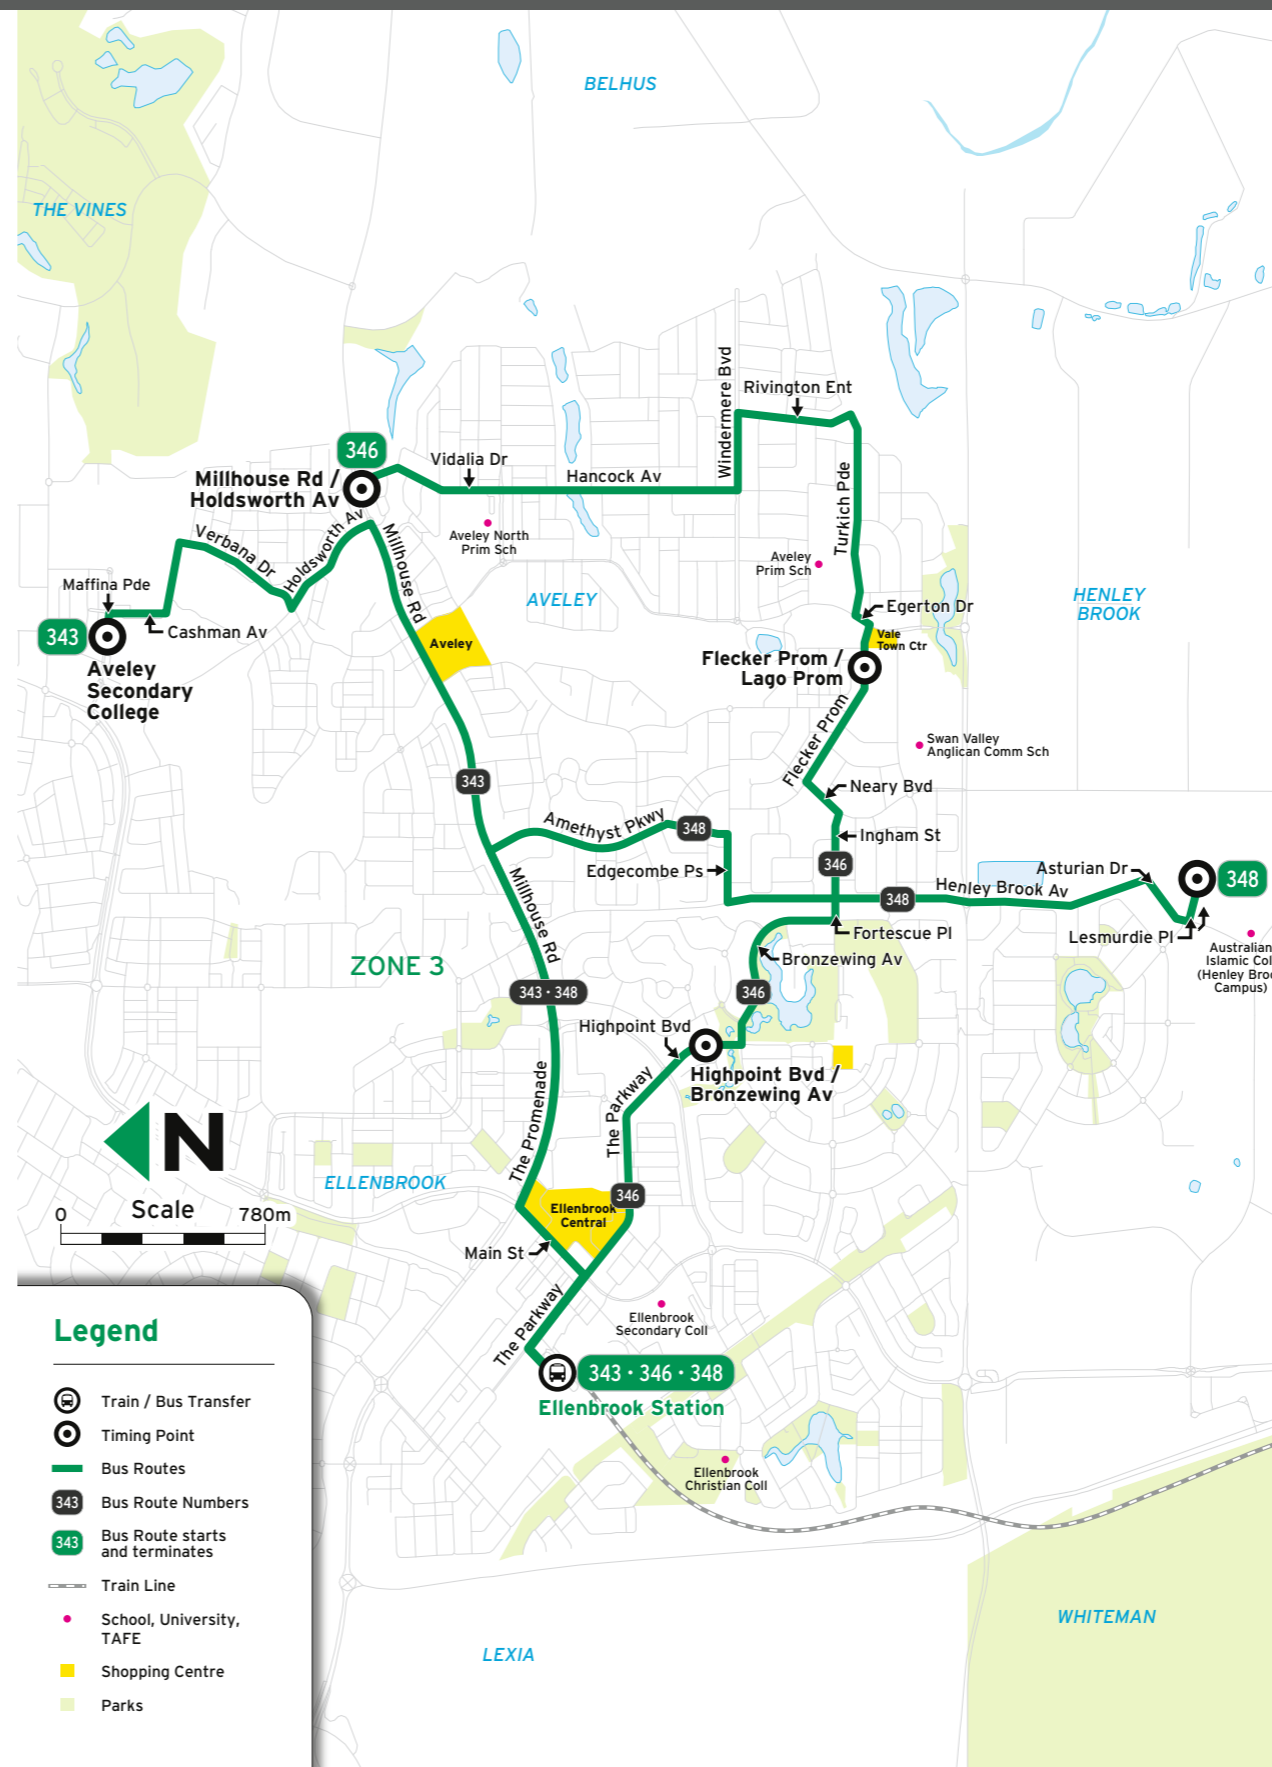

Route 348 - To Ellenbrook

Timed Stops	⊙	⊚
Stop No.	29300	29115 / Stand 11
Route No.	Australian Islamic College (Henley Brook)	Ellenbrook Stn
Monday to Friday		
am 348	4:57	5:09
348	5:21	5:33
348	5:44	5:56
348	6:07	6:20
348	6:31	6:44
348	6:54	7:08
348	7:19	7:33
348	7:43	7:57
348 S	7:51	8:21
348 H	8:08	8:20
348	8:29	8:44
348	8:42	8:57
348	9:15	9:28
348	9:45	9:58
348	10:15	10:28
348	10:45	10:58
348	11:15	11:28
348	11:45	11:58
pm 348	12:15	12:28
348	12:45	12:58
348	1:15	1:28
348	1:45	1:58
348	2:20	2:33
348	2:45	2:58
348 A	3:14	3:38
348 H	3:21	3:34
348	3:44	3:58
348	4:07	4:21
348	4:31	4:45
348	4:55	5:09
348	5:19	5:33
348	6:00	6:13
348	6:45	6:58
348	7:30	7:43

Timed Stops	⊙	⊚
Stop No.	29300	29115 / Stand 11
Route No.	Australian Islamic College (Henley Brook)	Ellenbrook Stn
Saturday		
am 348	7:16	7:28
348	8:16	8:28
348	9:15	9:28
348	10:15	10:28
348	11:15	11:28
pm 348	12:15	12:28
348	1:15	1:28
348	2:15	2:28
348	3:15	3:28
348	4:15	4:28
348	5:15	5:28
348	6:15	6:28
348	7:15	7:28
348	8:15	8:28

Timed Stops	⊙	⊚
Stop No.	29300	29115 / Stand 11
Route No.	Australian Islamic College (Henley Brook)	Ellenbrook Stn
Sunday & Public Holidays		
am 348	8:15	8:28
348	9:15	9:28
348	10:15	10:28
348	11:15	11:28
pm 348	12:15	12:28
348	1:15	1:28
348	2:15	2:28
348	3:15	3:28
348	4:15	4:28
348	5:15	5:28
348	6:15	6:28

Route 343, 346, 348 Map

**Love big events?
Love having
travel included.**

Transperth is the best way to get to all the big events, and travel may be included in your ticket. What's not to love? Find out more at transperth.wa.gov.au