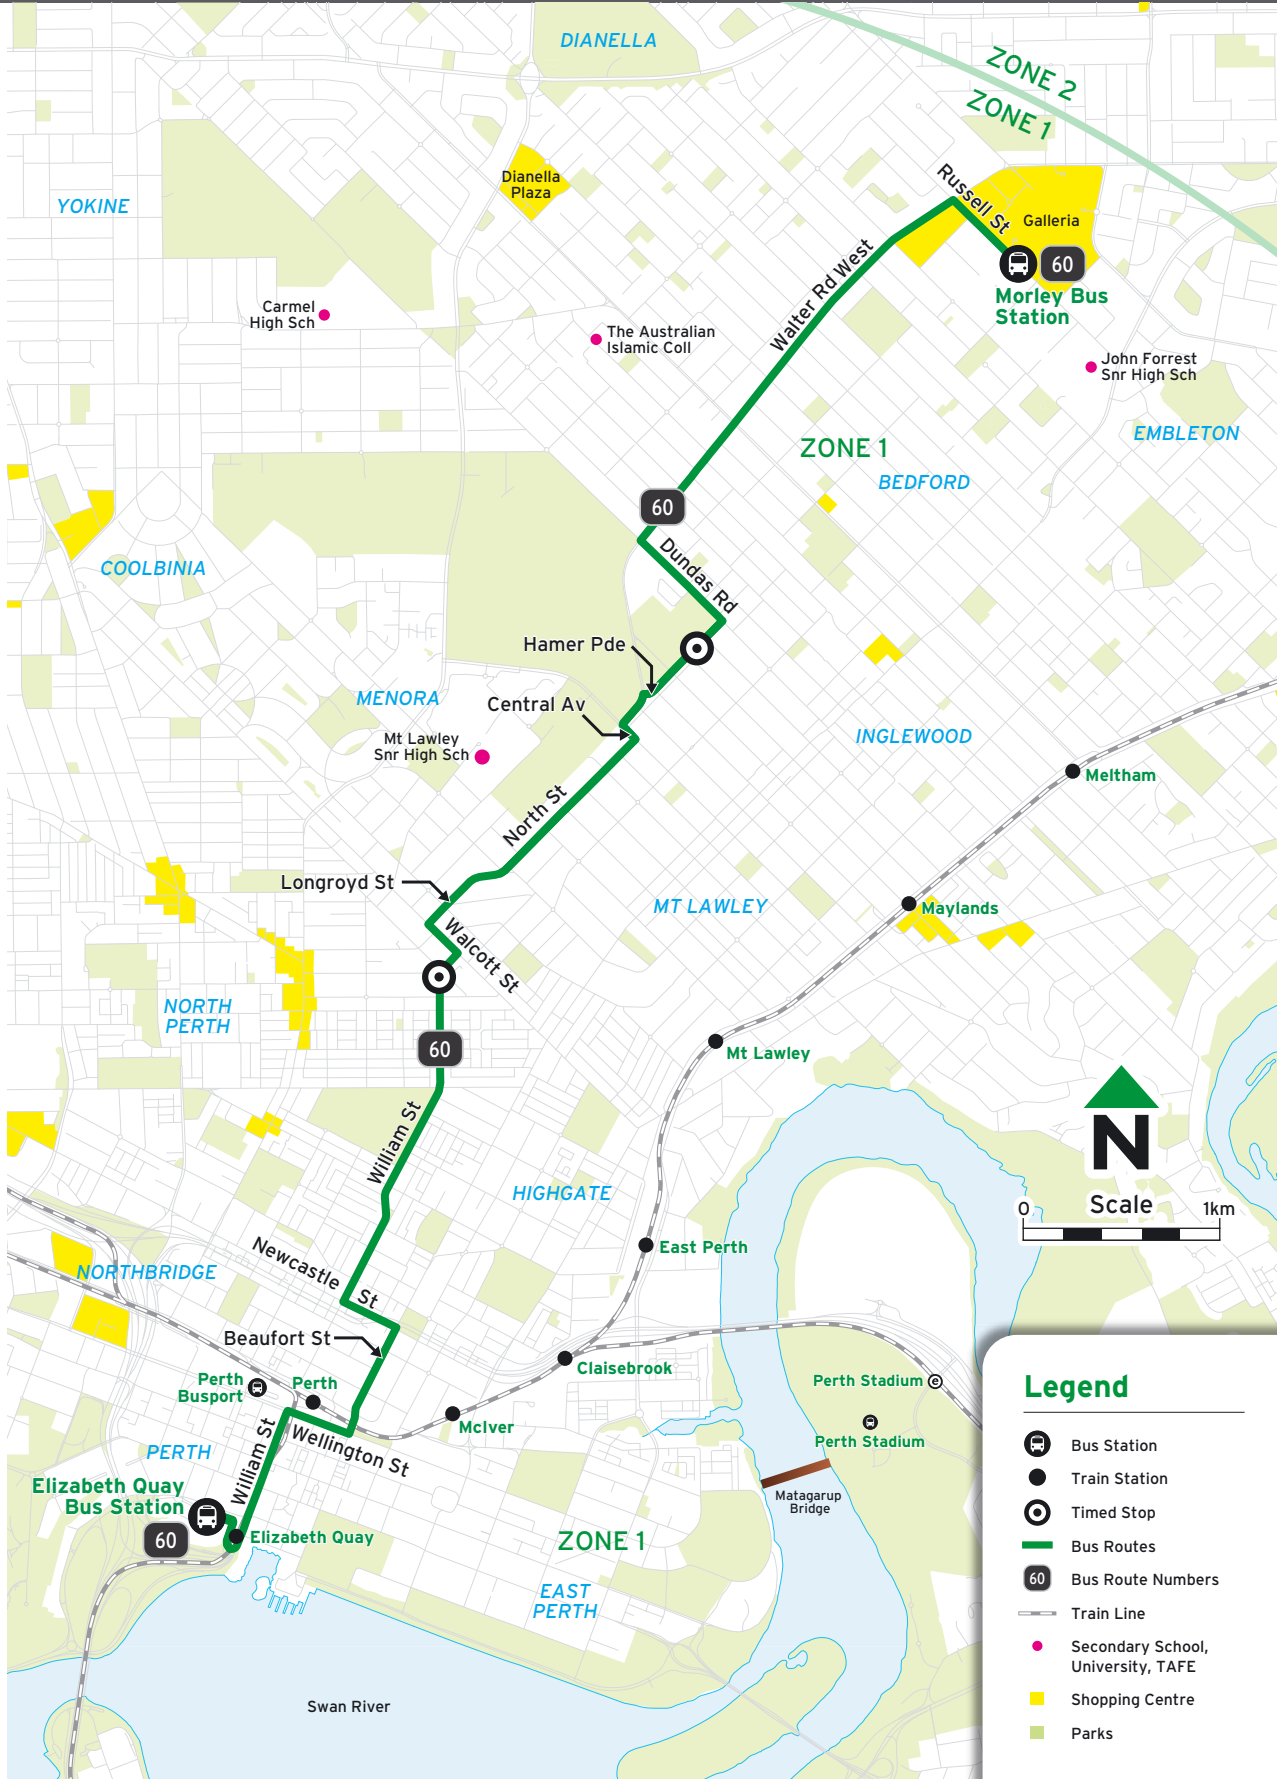

Route 60 - To Perth

Timed Stops				
Stop No.	11363	16728	10212	12224
Route No.	Morley Bus Stn	Hamer Pde / Tenth Av	William St / Walcott St	Elizabeth Quay Bus Stn
Sunday and Public Holidays				
am 60	8:00	8:07	8:12	8:29
60	8:30	8:38	8:43	9:00
60	9:00	9:08	9:13	9:30
60	9:30	9:38	9:43	10:01
60	10:00	10:08	10:13	10:31
60	10:30	10:38	10:44	11:03
60	11:00	11:08	11:14	11:33
60	11:30	11:38	11:43	12:02
pm 60	12:00	12:08	12:13	12:32
60	12:30	12:38	12:43	1:03
60	1:00	1:08	1:13	1:33
60	1:30	1:38	1:43	2:03
60	2:00	2:08	2:13	2:32
60	2:30	2:38	2:43	3:02
60	3:00	3:08	3:13	3:32
60	3:30	3:38	3:43	4:02
60	4:00	4:08	4:13	4:32
60	4:30	4:37	4:42	5:01
60	5:00	5:07	5:12	5:30
60	5:30	5:37	5:42	6:00
60	6:00	6:07	6:12	6:29
60	6:30	6:36	6:40	6:57
60	7:30	7:36	7:40	7:56
60	8:40	8:46	8:50	9:06

Route 60 Map

Legend

- Bus Station
- Train Station
- Timed Stop
- Bus Routes
- Bus Route Numbers
- Train Line
- Secondary School, University, TAFE
- Shopping Centre
- Parks