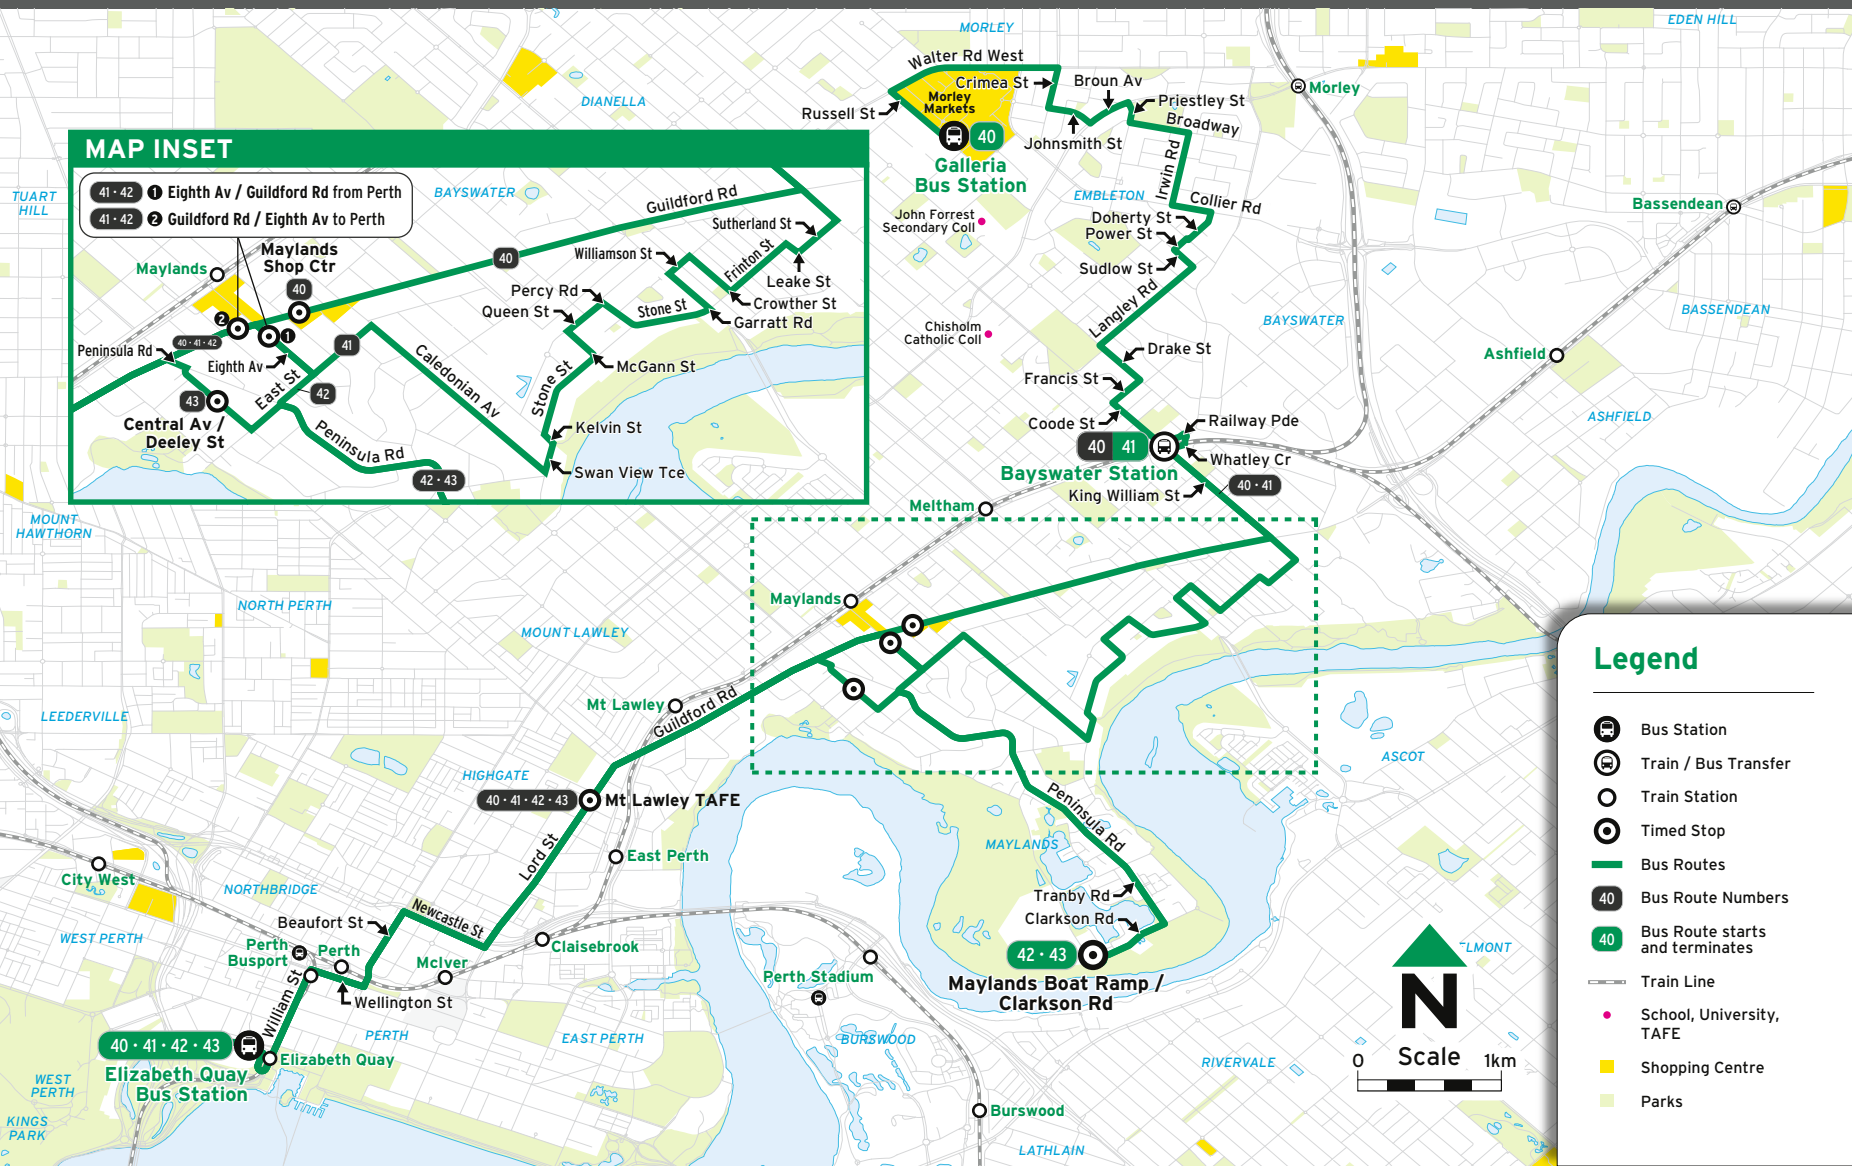

Route 40, 41, 42, 43 Map

MAP INSET

41 - 42 1 Eighth Av / Guildford Rd from Perth
41 - 42 2 Guildford Rd / Eighth Av to Perth

Legend

- Bus Station
- Train / Bus Transfer
- Train Station
- Timed Stop
- Bus Routes
- Bus Route Numbers
- Bus Route starts and terminates
- Train Line
- School, University, TAFE
- Shopping Centre
- Parks

0 Scale 1km