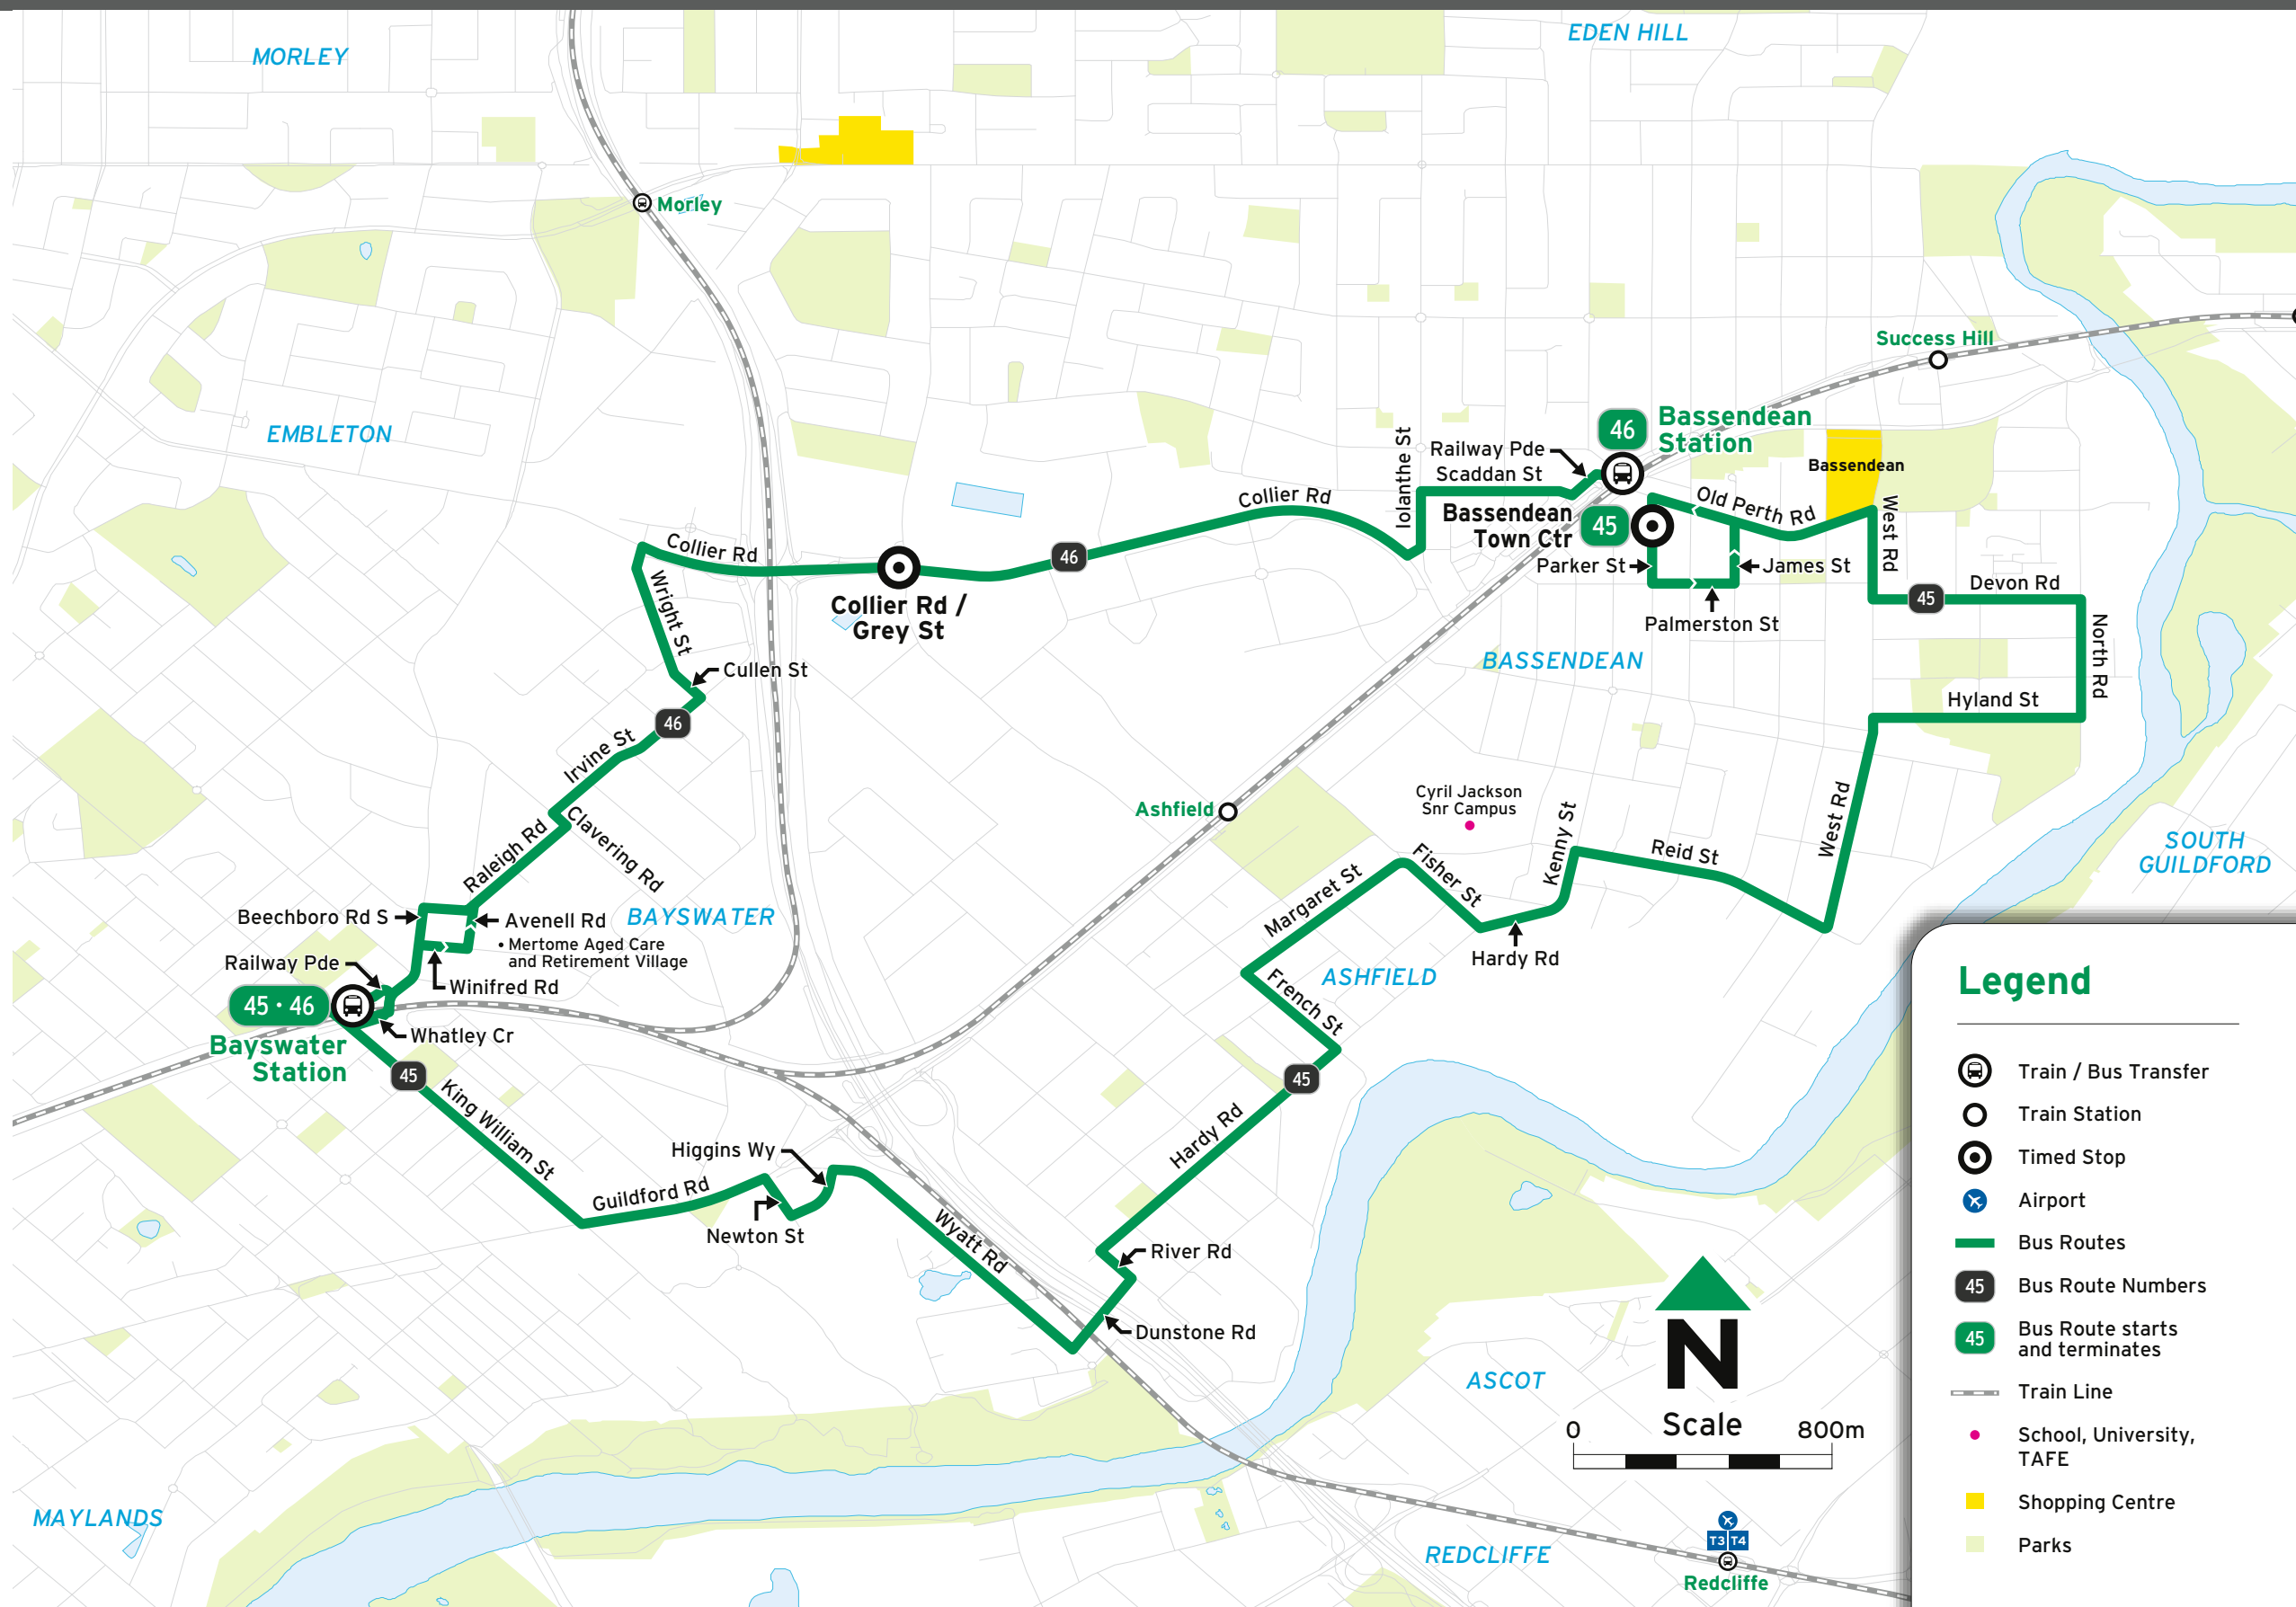

Route 46 - To Bayswater

Timed Stops			
Stop No.	17722 / Stand 1	27819	28995 / Stand 3
Route No.	Bassendean Stn	Collier Rd / Grey St	Bayswater Stn
Monday to Friday			
am 46	6:08	6:13	6:23
46	6:44	6:49	6:59
46	7:20	7:25	7:35
46	9:21	9:26	9:36
46	11:22	11:27	11:37
pm 46	1:22	1:27	1:37
46	3:57	4:02	4:12
46	4:33	4:38	4:48
46	5:09	5:14	5:24

No Saturday, Sunday & Public Holiday service

Route 45, 46 Map

Timed Stops			
Stop No.	27485	15608	28996 / Stand 4
Route No.	Bassendean Town Centre	Kenny St / Reid St	Bayswater Stn
Saturday			
am 45	5:42	5:49	6:02
45	6:42	6:49	7:02
45	7:40	7:47	8:02
45	8:40	8:47	9:02
45	9:38	9:46	10:02
45	10:37	10:45	11:02
45	11:36	11:44	12:02
pm 45	12:36	12:44	1:02
45	1:38	1:46	2:02
45	2:39	2:47	3:02
45	3:39	3:47	4:02
45	4:39	4:47	5:02
45	5:39	5:47	6:02
45	6:40	6:47	7:02
45	7:35	7:42	7:57
45	8:36	8:43	8:57
45	9:36	9:43	9:57

Sunday & Public Holidays			
am 45	7:26	7:33	7:47
45	8:40	8:47	9:02
45	9:40	9:47	10:02
45	10:39	10:47	11:02
45	11:39	11:47	12:02
pm 45	12:39	12:47	1:02
45	1:39	1:47	2:02
45	2:39	2:47	3:02
45	3:39	3:47	4:02
45	4:40	4:47	5:02
45	5:40	5:47	6:02
45	6:41	6:48	7:02
45	7:36	7:43	7:57
45	8:37	8:44	8:57

Legend
This is not a timed stop. Times shown are approximates only.

Legend

- Train / Bus Transfer
- Train Station
- Timed Stop
- Airport
- Bus Routes
- Bus Route Numbers
- Bus Route starts and terminates
- Train Line
- School, University, TAFE
- Shopping Centre
- Parks