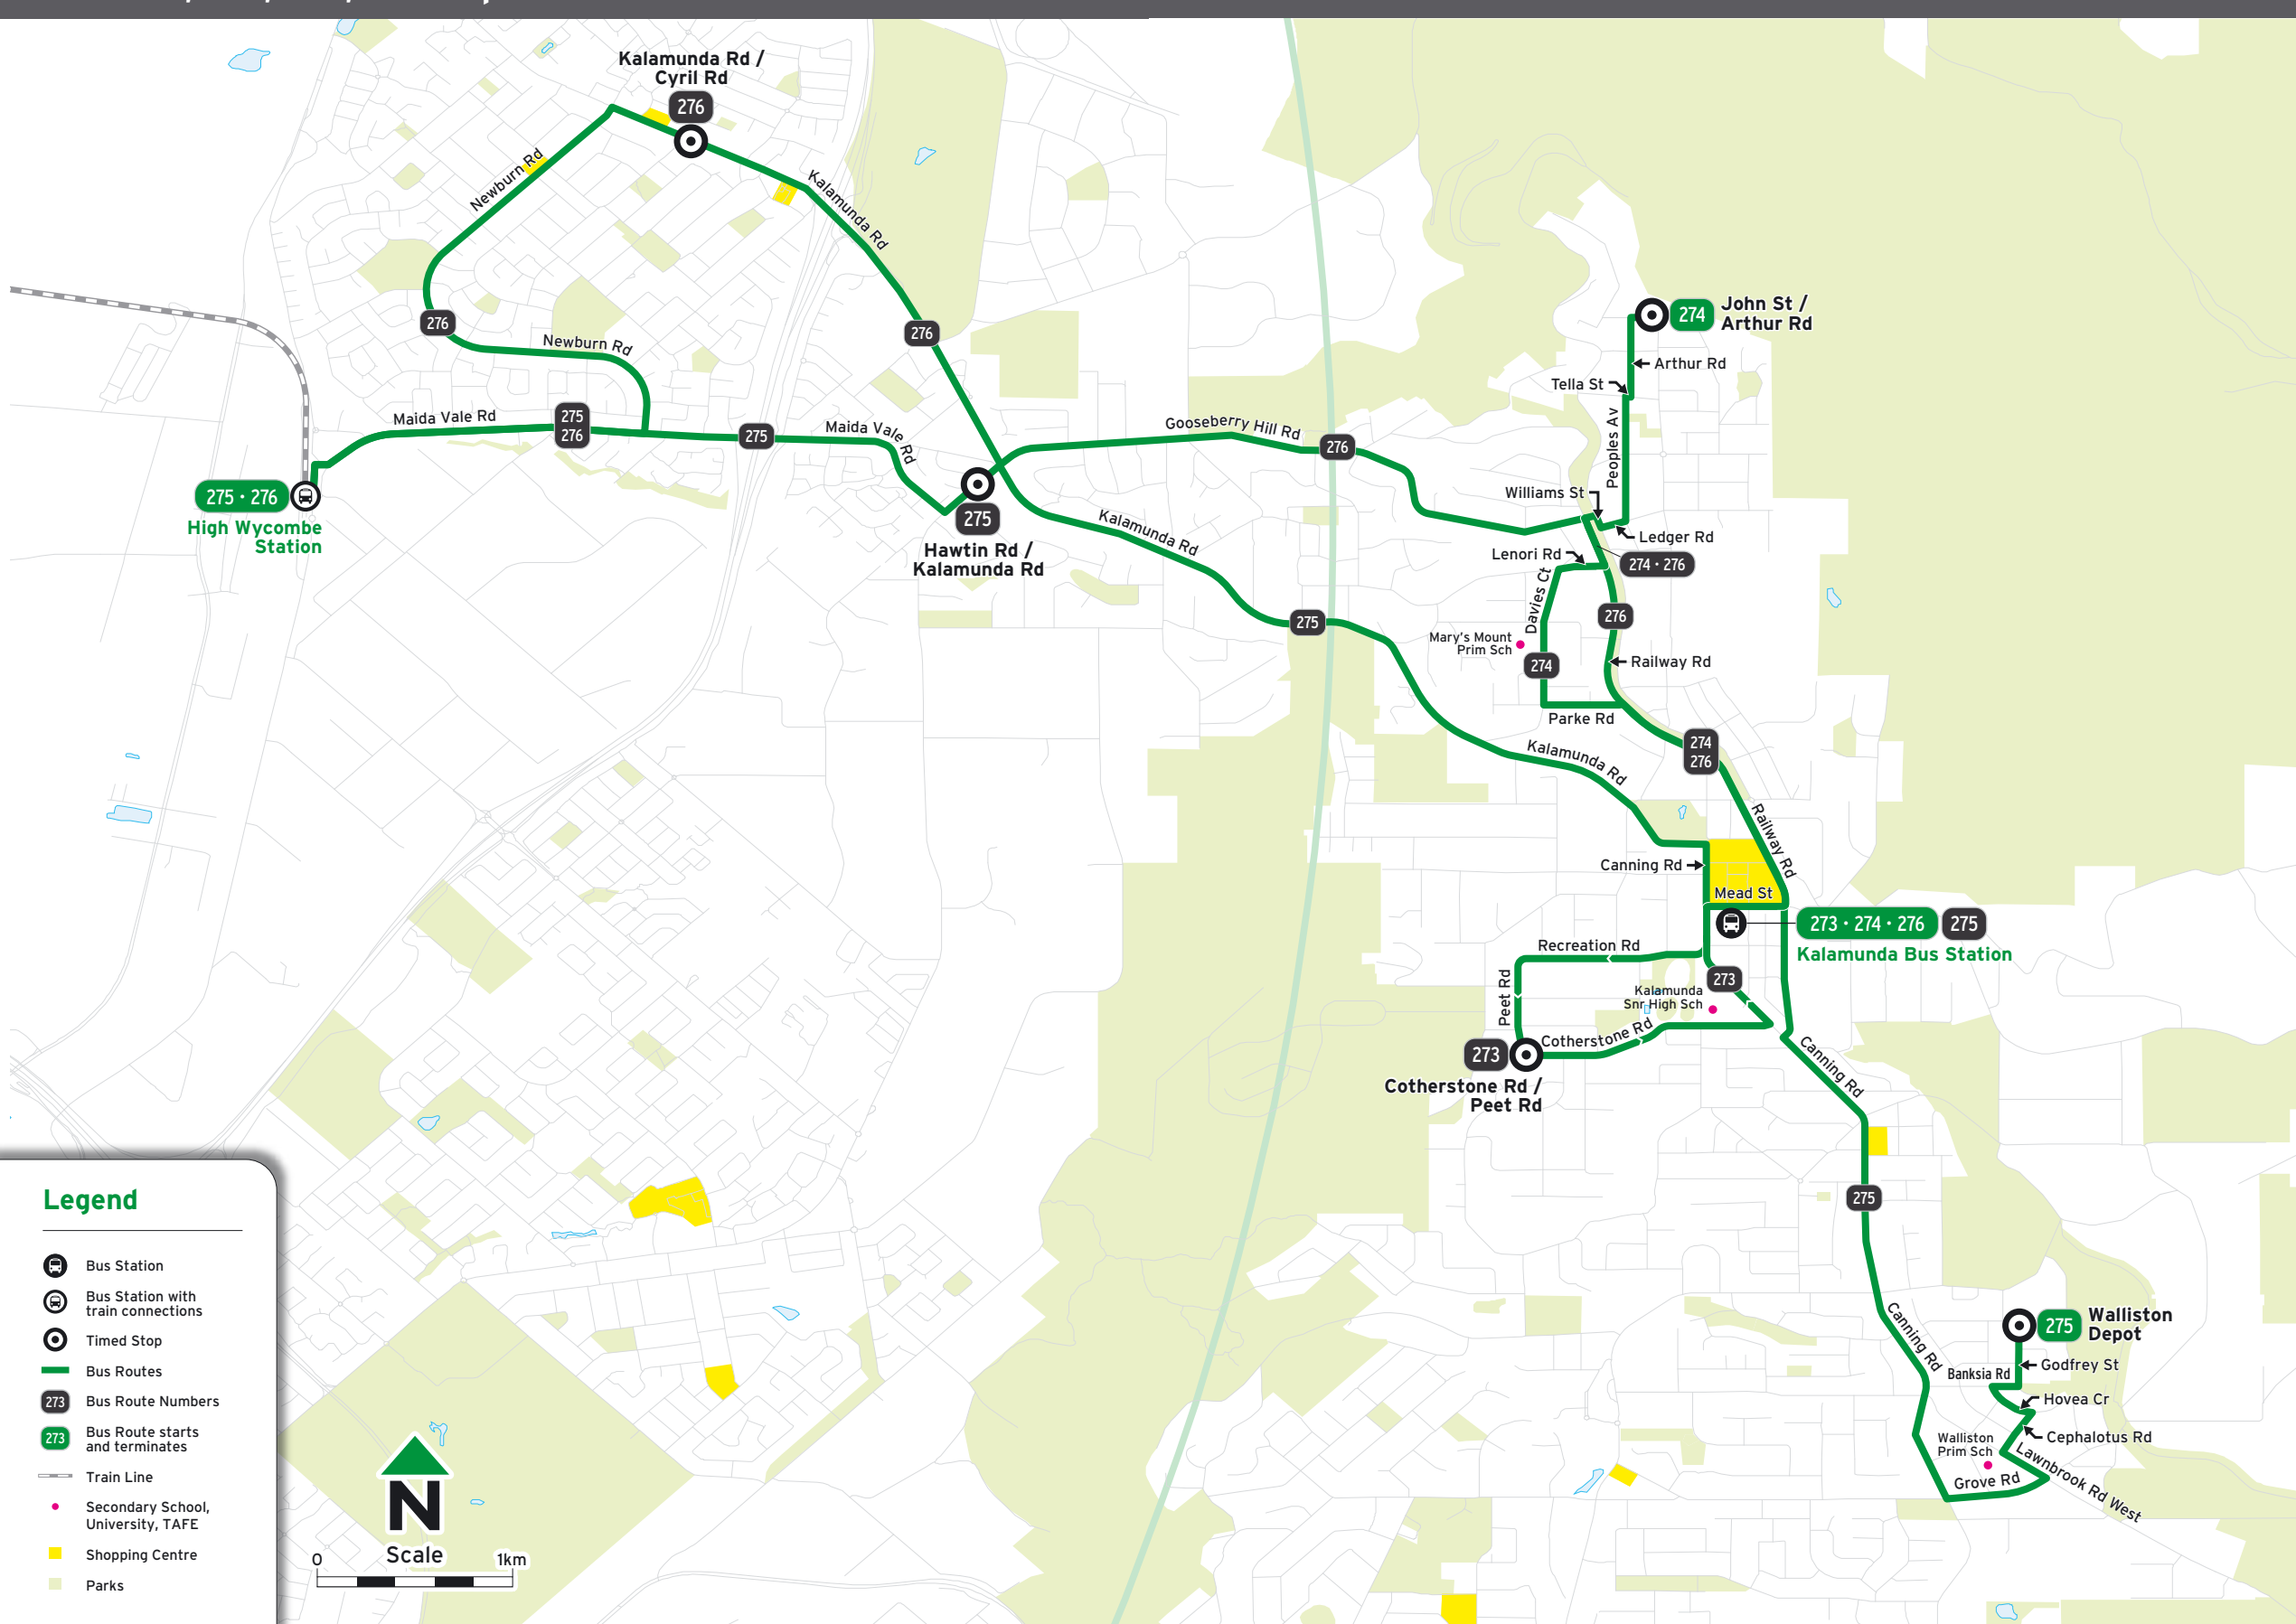

Timed Stops	13849	*	14029	14109	28547 / Stand 6
Stop No.	13849	*	14029	14109	28547 / Stand 6
Route No.	Godfrey St / Raymond Rd	Kalamunda Bus Stn	Kalamunda Rd / Hawkevale Rd	Hawtin Rd / Kalamunda Rd	High Wycombe Stn
Sunday and Public Holidays					
am	275 7:46	7:53	-	7:59	8:07
	276 -	8:19	8:28	-	8:37
	275 8:46	8:53	-	8:59	9:07
	276 -	9:17	9:27	-	9:37
	275 9:46	9:53	-	9:59	10:07
	276 -	10:17	10:27	-	10:37
	275 10:46	10:53	-	10:59	11:07
	276 -	11:17	11:27	-	11:37
	275 11:46	11:53	-	11:59	12:07
pm	276 -	12:17	12:27	-	12:37
	275 12:46	12:53	-	12:59	1:07
	276 -	1:17	1:27	-	1:37
	275 1:46	1:53	-	1:59	2:07
	276 -	2:17	2:27	-	2:37
	275 2:46	2:53	-	2:59	3:07
	276 -	3:17	3:27	-	3:37
	275 3:46	3:53	-	3:59	4:07
	276 -	4:17	4:27	-	4:37
	275 4:46	4:53	-	4:59	5:07
	276 -	5:18	5:27	-	5:37
	275 5:46	5:53	-	5:59	6:07
	276 -	6:18	6:27	-	6:37
	275 6:46	6:53	-	6:59	7:07
	276 -	7:19	7:28	-	7:37
	275 7:46	7:53	-	7:59	8:07
	276 -	8:24	8:33	-	8:42
	275 8:51	8:58	-	9:04	9:12
	276 -	9:24	9:33	-	9:42
	275 9:51	9:58	-	10:04	10:12
	276 -	10:51	10:58	-	11:04

Route 273, 274, 275, 276 Map

Legend

- Bus Station
- Bus Station with train connections
- Timed Stop
- Bus Routes
- Bus Route Numbers
- Bus Route starts and terminates
- Train Line
- Secondary School, University, TAFE
- Shopping Centre
- Parks